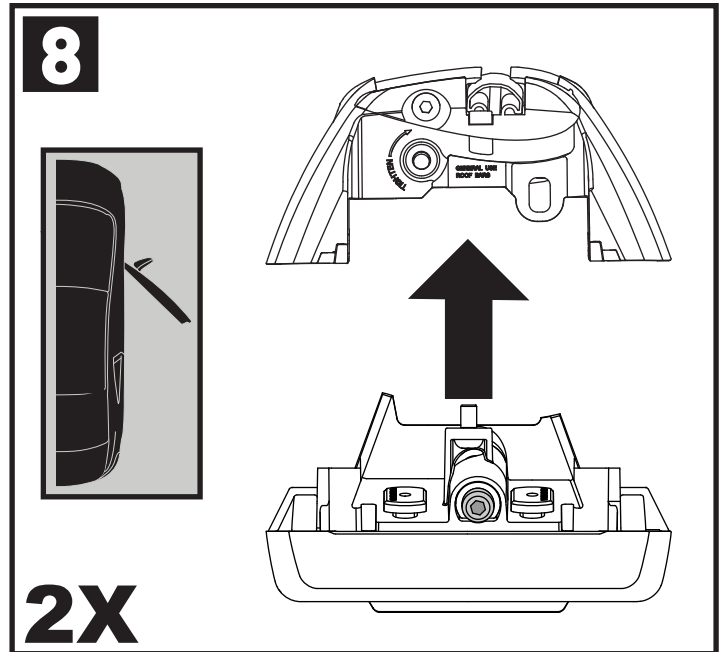

X2

X2

X1

X8

Flush Bar (F)

Through Bar (T)

Heavy Duty Bar (HD)

Square Bar/P-Bar (P)

K957

1.1 kg (2.5 lbs.)

14

2X

15

4X

16

4X

17

4X

18

3Nm
(27 in-lb)

4X

19

F

T