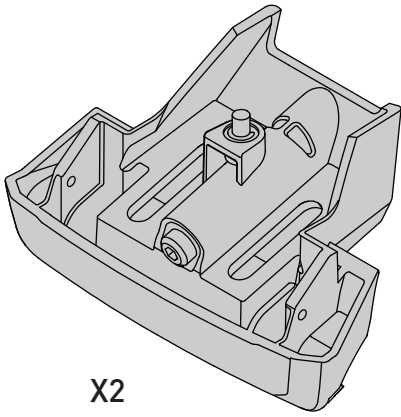

K957

Fitting Kit

MAX kg (lb)			
		F 	T  HD  P 
SsangYong Tivoli 5dr SUV 2015+	NZ, ZA, EU	75 kg (165 lb)	
SsangYong Tivolan 5dr SUV 2015+	CN	75 kg (165 lb)	

CONTENTS • CONTENUTO • CONTENIDO • INHALT • CONTENUTI

X2

X2

X1

X8

Flush Bar (F)

Through Bar (T)

Heavy Duty Bar (HD)

Square Bar/P-Bar (P)

17

4X

18

3Nm
(27 in-lb)

4X

19

F

T

HD

P

4X

20

21

4X

4X

K957	X 1	X 2
Tivoli	850mm/33 1/2"	830mm/32 11/16"