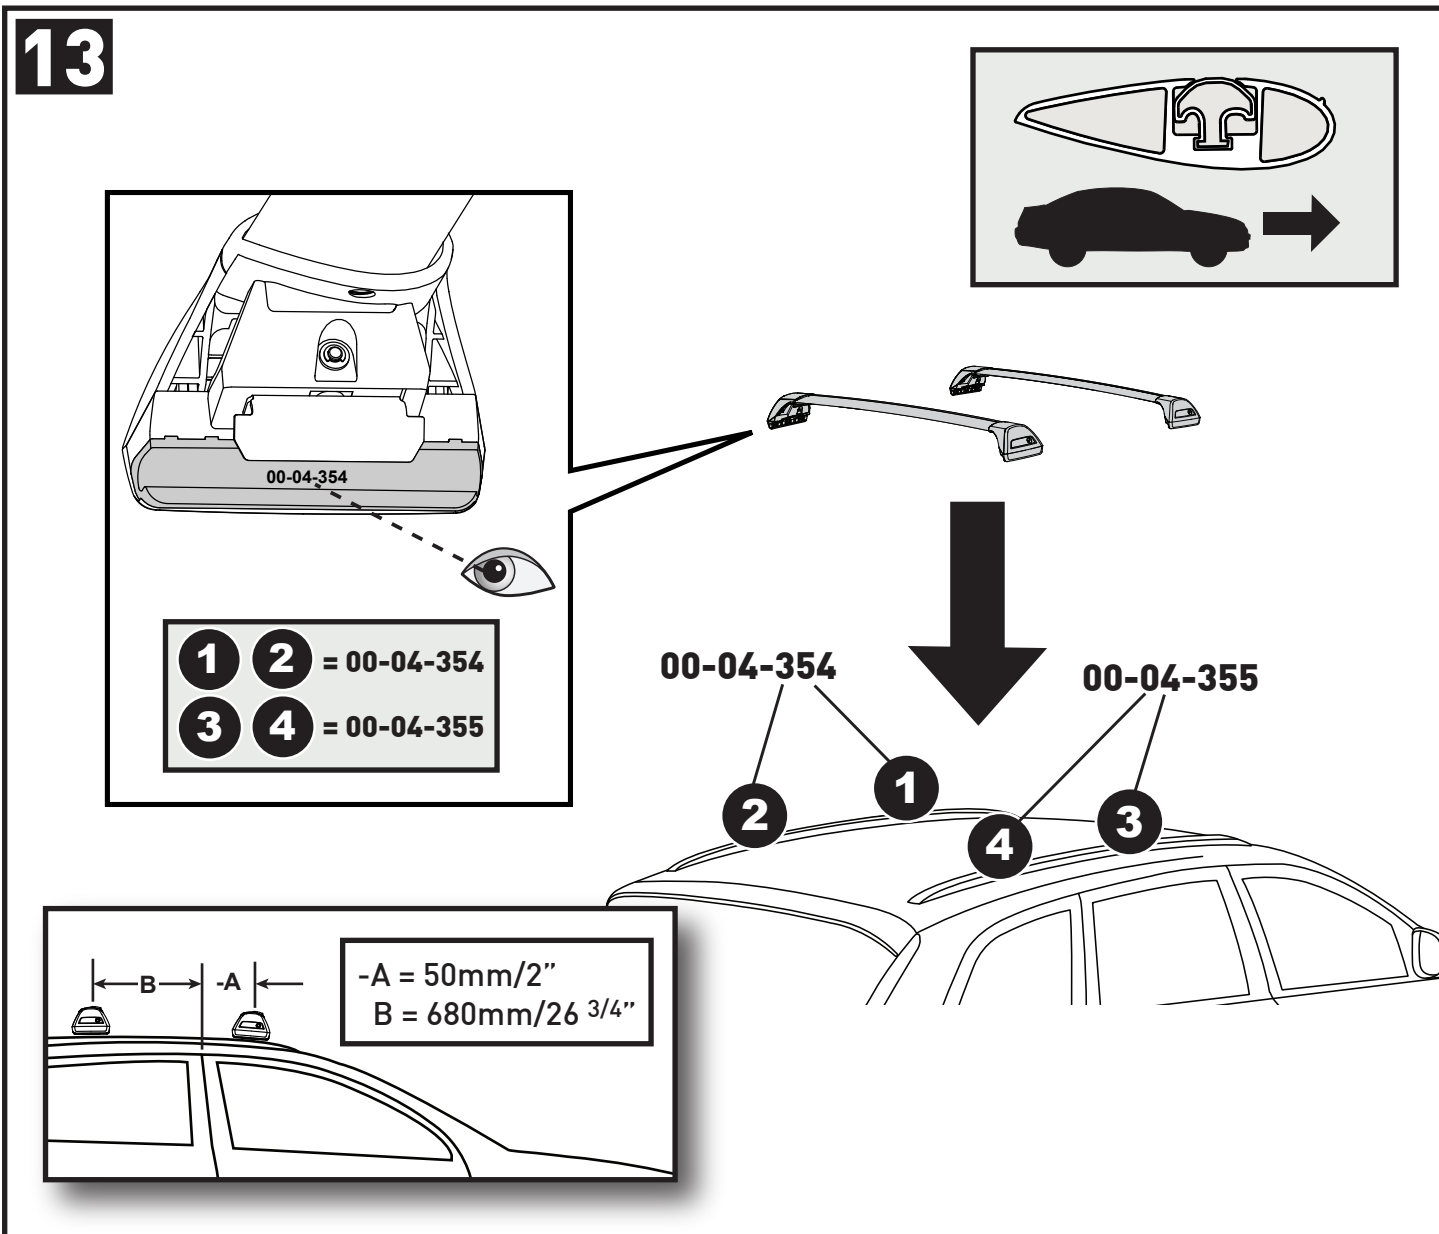

X2

X2

X1

X8

Flush Bar (F)

Through Bar (T)

Heavy Duty Bar (HD)

Square Bar/P-Bar (P)

K957

1.1 kg (2.5 lbs.)

14

2X

15

4X

16

4X

17

4X

18

3Nm
(27 in-lb)

4X

19

F

T

HD

P

4X

20

21

4X

4X

K957	X 1	X 2
Tivoli	850mm/33 1/2"	830mm/32 11/16"