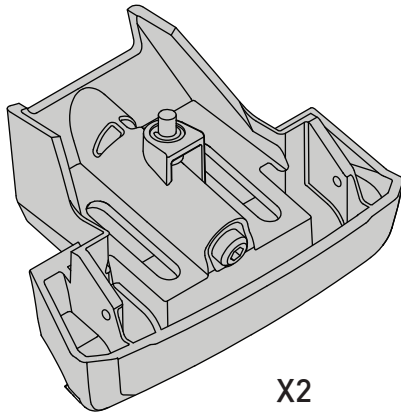

K957

Fitting Kit

MAX kg (lb)			
		F 	T  HD  P 
SsangYong Tivoli 5dr SUV 2015+	NZ, ZA, EU	75 kg (165 lb)	
SsangYong Tivolan 5dr SUV 2015+	CN	75 kg (165 lb)	

CONTENTS • CONTENUTO • CONTENIDO • INHALT • CONTENUTI

X2

X2

X1

X8

Flush Bar (F)

Through Bar (T)

Heavy Duty Bar (HD)

Square Bar/P-Bar (P)

K957

1.1 kg (2.5 lbs.)

14

2X

15

4X

16

4X

HD

P

4X

20

21

4X

4X

K957	X 1	X 2
Tivoli	850mm/33 1/2"	830mm/32 11/16"