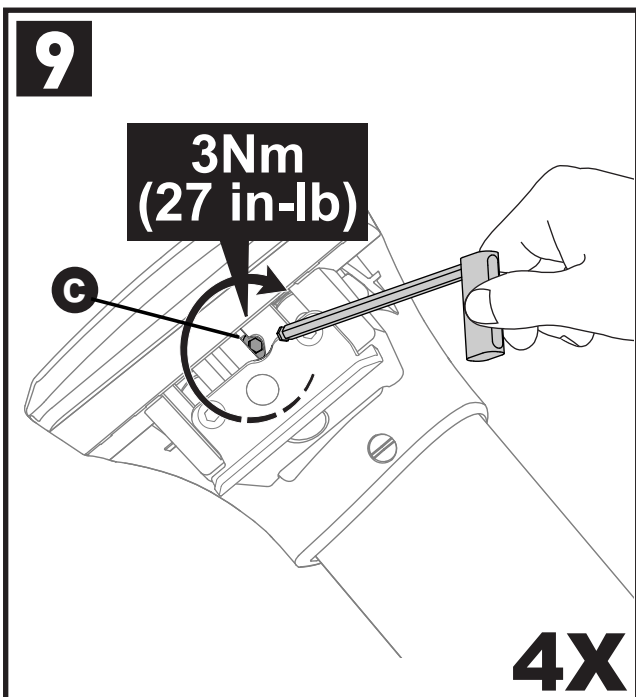

X2

X2

X1

X8

Flush Bar (F)

Through Bar (T)

Heavy Duty Bar (HD)

Square Bar/P-Bar (P)

K957

1.1 kg (2.5 lbs.)

14

2X

15

4X

16

4X

17

4X

18

3Nm
(27 in-lb)

4X

19

F

T

HD

P

4X

20

21

4X

4X

K957	X 1	X 2
Tivoli	850mm/33 1/2"	830mm/32 11/16"