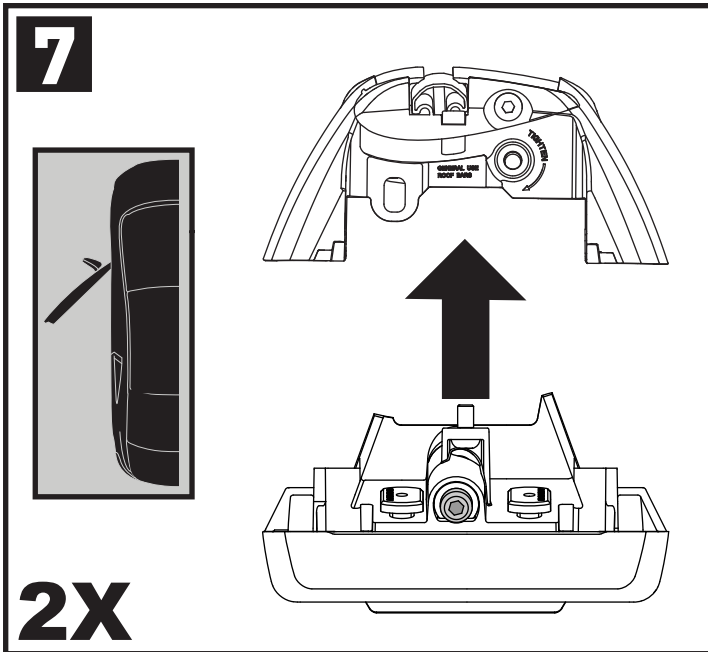

X2

X2

X1

X8

Flush Bar (F)

Through Bar (T)

Heavy Duty Bar (HD)

Square Bar/P-Bar (P)

K957

1.1 kg (2.5 lbs.)

14

2X

15

4X

16

4X

17

4X

18

3Nm
(27 in-lb)

4X

19

F

T

HD

P

4X

20

21

4X

4X

K957	X 1	X 2
Tivoli	850mm/33 1/2"	830mm/32 11/16"