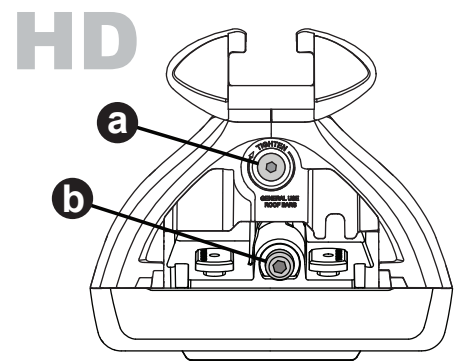

X2

X2

X1

X8

Flush Bar (F)

Through Bar (T)

Heavy Duty Bar (HD)

Square Bar/P-Bar (P)

K957

1.1 kg (2.5 lbs.)

14

2X

15

4X

16

4X

17

4X

18

3Nm
(27 in-lb)

4X

19

F

T

HD

P

4X

20

21

4X

4X

K957	X 1	X 2
Tivoli	850mm/33 1/2"	830mm/32 11/16"