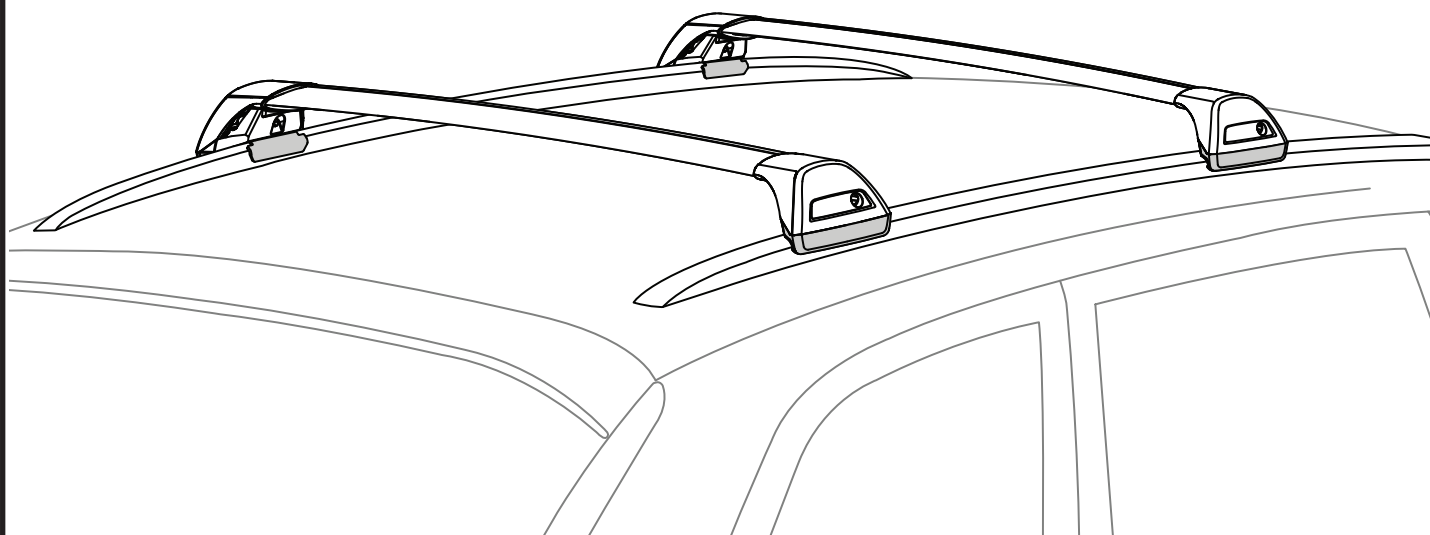

K957

Fitting Kit

MAX kg (lb)			
		F 	T  HD  P 
SsangYong Tivoli 5dr SUV 2015+	NZ, ZA, EU	75 kg (165 lb)	
SsangYong Tivolan 5dr SUV 2015+	CN	75 kg (165 lb)	

CONTENTS • CONTENUTO • CONTENIDO • INHALT • CONTENUTI

X2

X2

X1

X8

Flush Bar (F)

Through Bar (T)

Heavy Duty Bar (HD)

Square Bar/P-Bar (P)