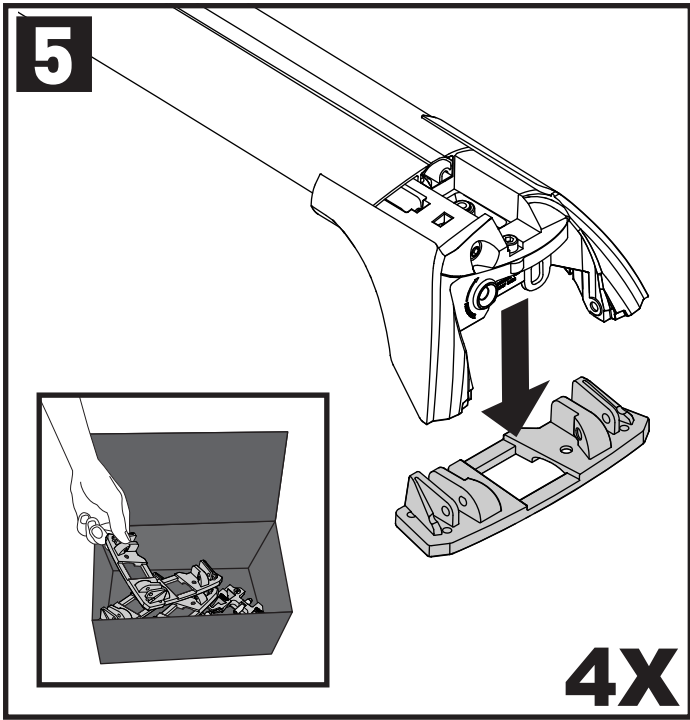

X2

X2

X1

X8

Flush Bar (F)

Through Bar (T)

Heavy Duty Bar (HD)

Square Bar/P-Bar (P)

K957

1.1 kg (2.5 lbs.)

14

2X

15

4X

16

4X

17

4X

18

3Nm
(27 in-lb)

4X

19

F

T