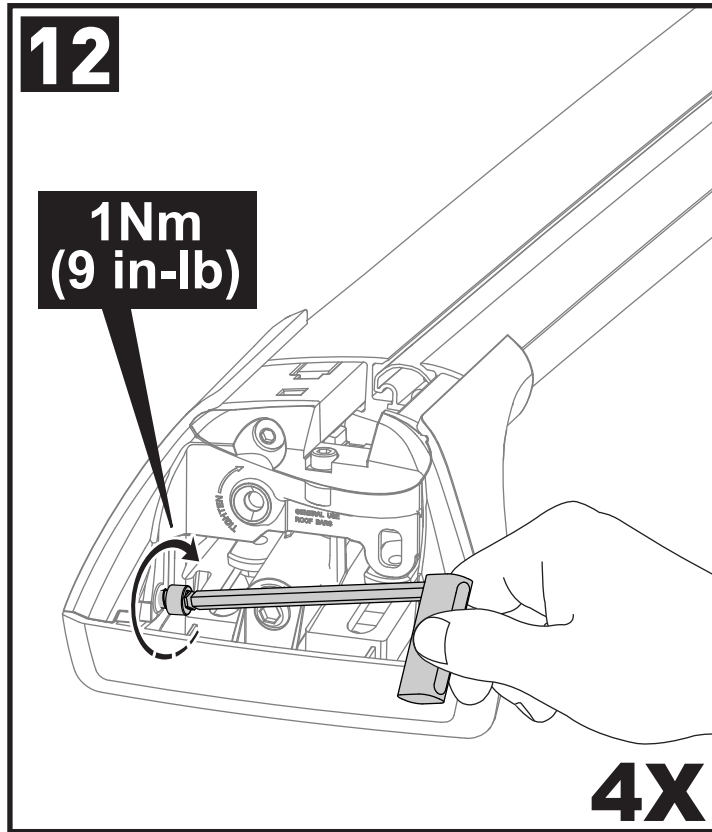

K957

1.1 kg (2.5 lbs.)

14

2X

15

4X

16

4X

17

4X

18

3Nm
(27 in-lb)

4X

19

F

T

HD

P

4X

20

21

4X

4X

K957	X 1	X 2
Tivoli	850mm/33 1/2"	830mm/32 11/16"