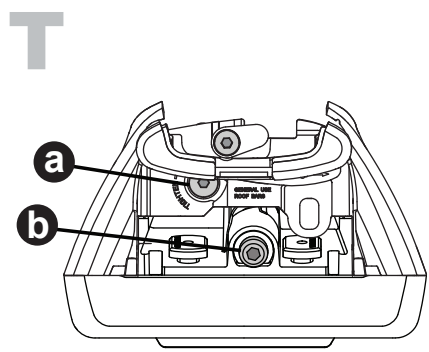

CONTENTS • CONTENUTO • CONTENIDO • INHALT • CONTENUTI

X2

X2

X1

X8

K957

1.1 kg (2.5 lbs.)