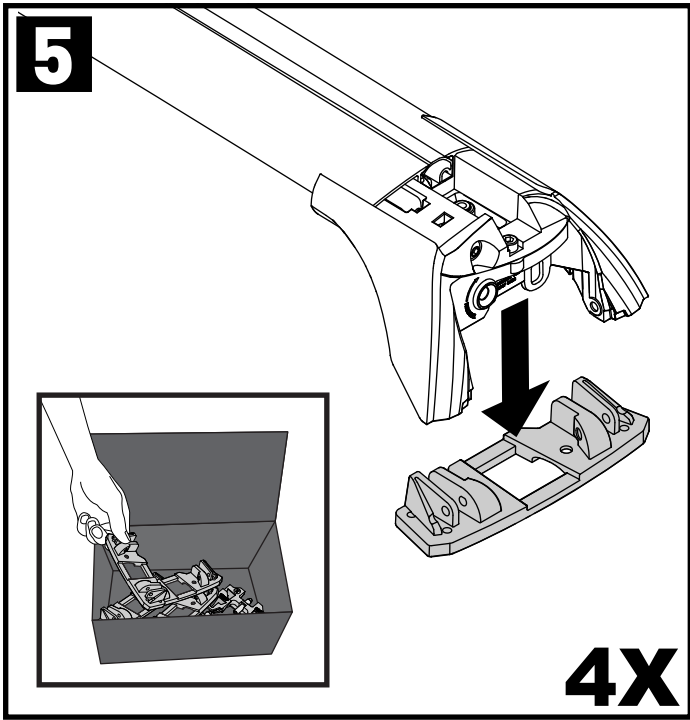

X8

Flush Bar (F)

Through Bar (T)

Heavy Duty Bar (HD)

Square Bar/P-Bar (P)

K829

1.1 kg (2.5 lbs.)

14