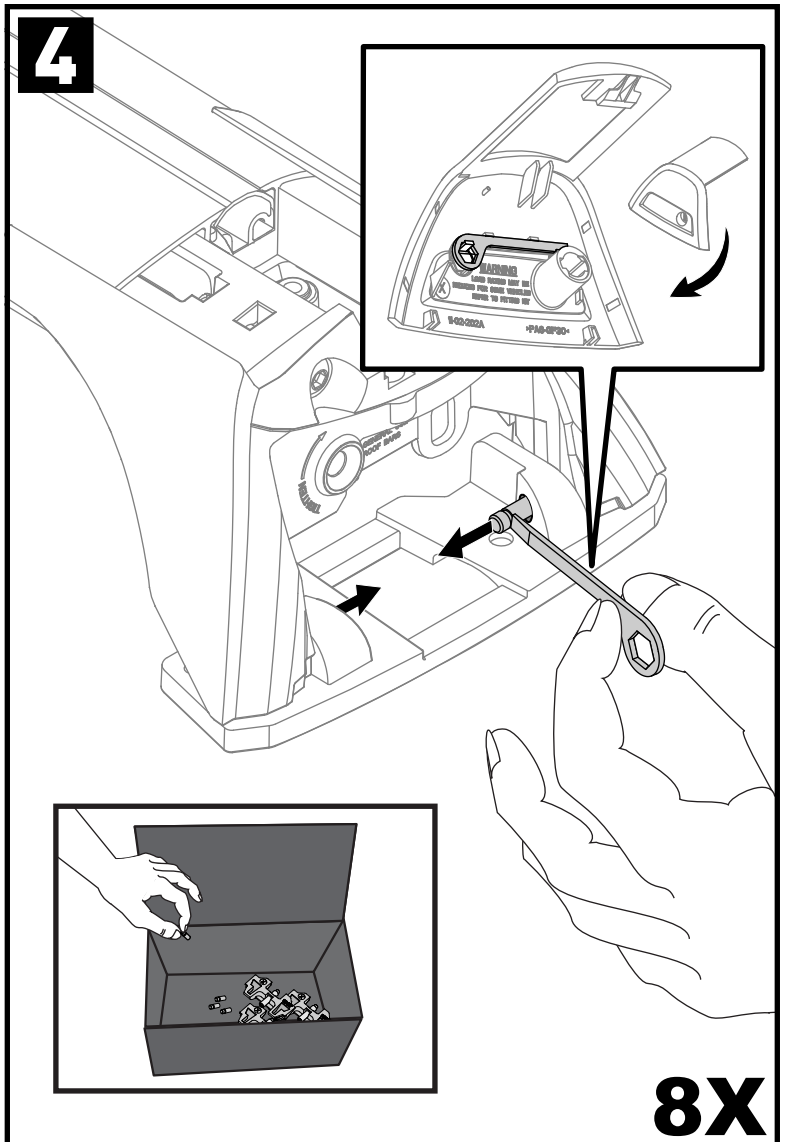

X8

Flush Bar (F)

Through Bar (T)

Heavy Duty Bar (HD)

Square Bar/P-Bar (P)

K829

1.1 kg (2.5 lbs.)

14