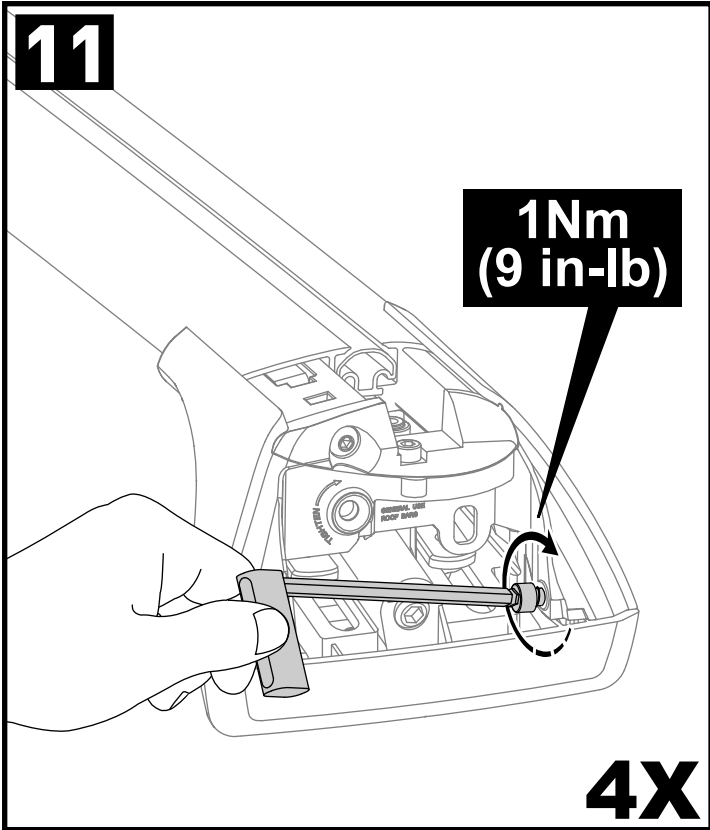

X8

Flush Bar (F)

Through Bar (T)

Heavy Duty Bar (HD)

Square Bar/P-Bar (P)

K829

1.1 kg (2.5 lbs.)

14