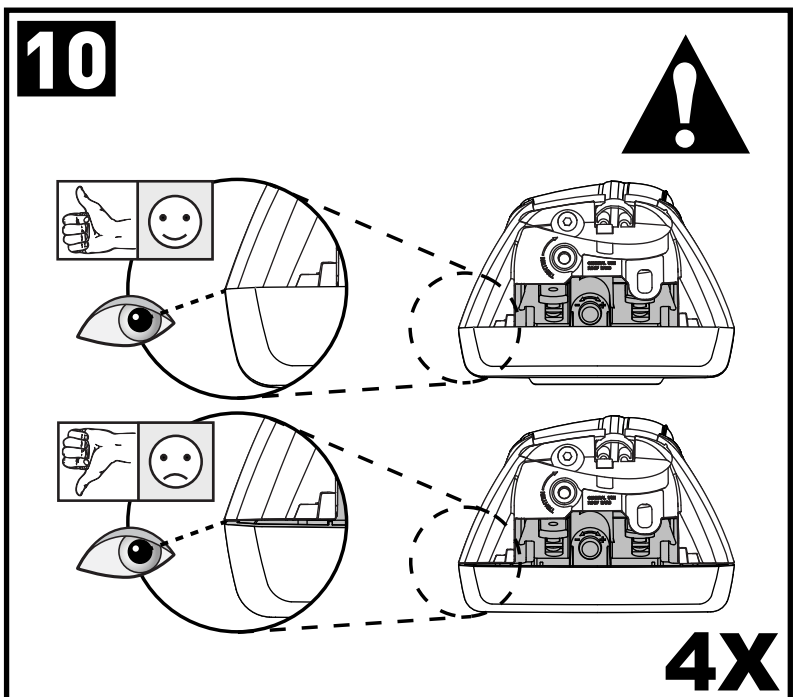

X8

Flush Bar (F)

Through Bar (T)

Heavy Duty Bar (HD)

Square Bar/P-Bar (P)

K829

1.1 kg (2.5 lbs.)

14