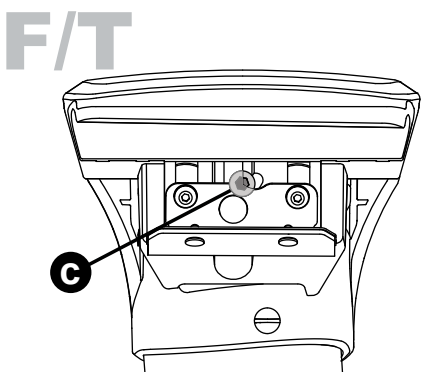

X8

Flush Bar (F)

Through Bar (T)

Heavy Duty Bar (HD)

Square Bar/P-Bar (P)

K829

1.1 kg (2.5 lbs.)

14