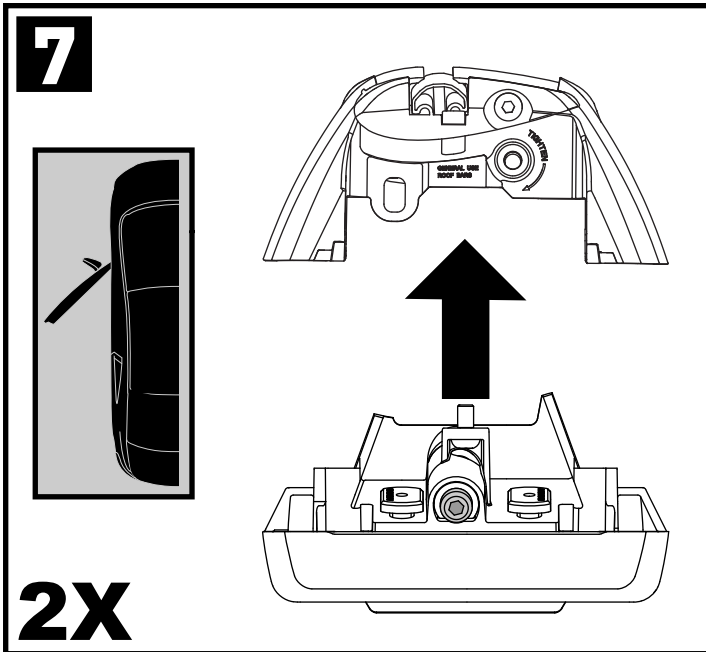

X8

Flush Bar (F)

Through Bar (T)

Heavy Duty Bar (HD)

Square Bar/P-Bar (P)

K829

1.1 kg (2.5 lbs.)

14

2X

15

4X

16

4X

17

4X

18

**3Nm
(27 in-lb)**

4X

19

F

T

HD

P

4X

20

21

4X

K829	X 1	X 2
308	950mm/37 3/8"	905mm/35 5/8"

F

T

HD

P