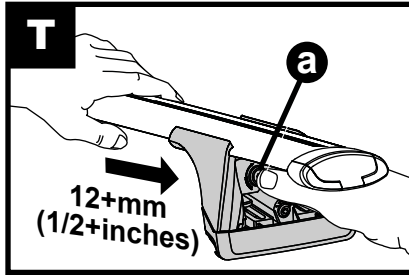

X8

Flush Bar (F)

Through Bar (T)

Heavy Duty Bar (HD)

Square Bar/P-Bar (P)

K829

1.1 kg (2.5 lbs.)

14