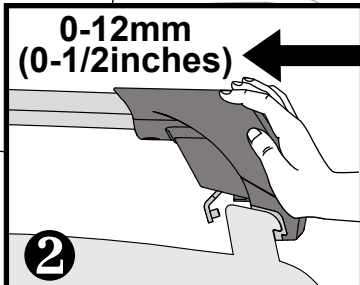

X8

Flush Bar (F)

Through Bar (T)

Heavy Duty Bar (HD)

Square Bar/P-Bar (P)

K829

1.1 kg (2.5 lbs.)

14