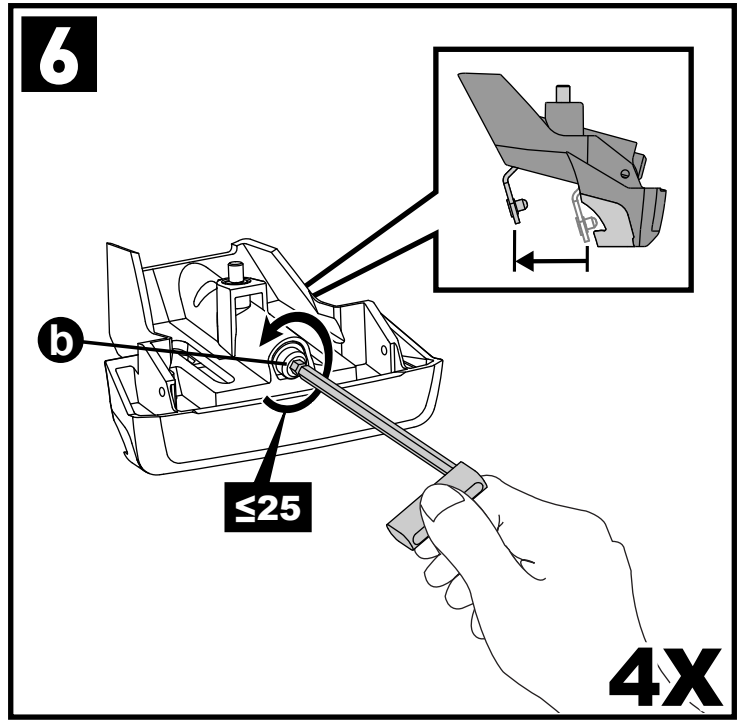

X8

Flush Bar (F)

Through Bar (T)

Heavy Duty Bar (HD)

Square Bar/P-Bar (P)

K829

1.1 kg (2.5 lbs.)

14