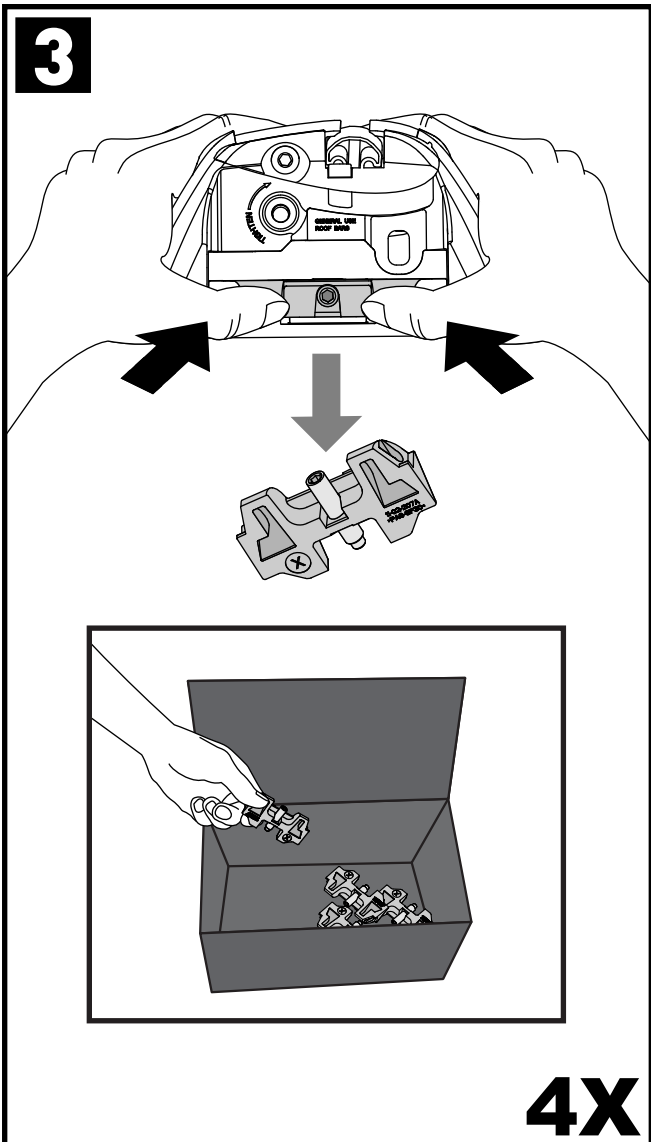

X8

Flush Bar (F)

Through Bar (T)

Heavy Duty Bar (HD)

Square Bar/P-Bar (P)

K829

1.1 kg (2.5 lbs.)

14