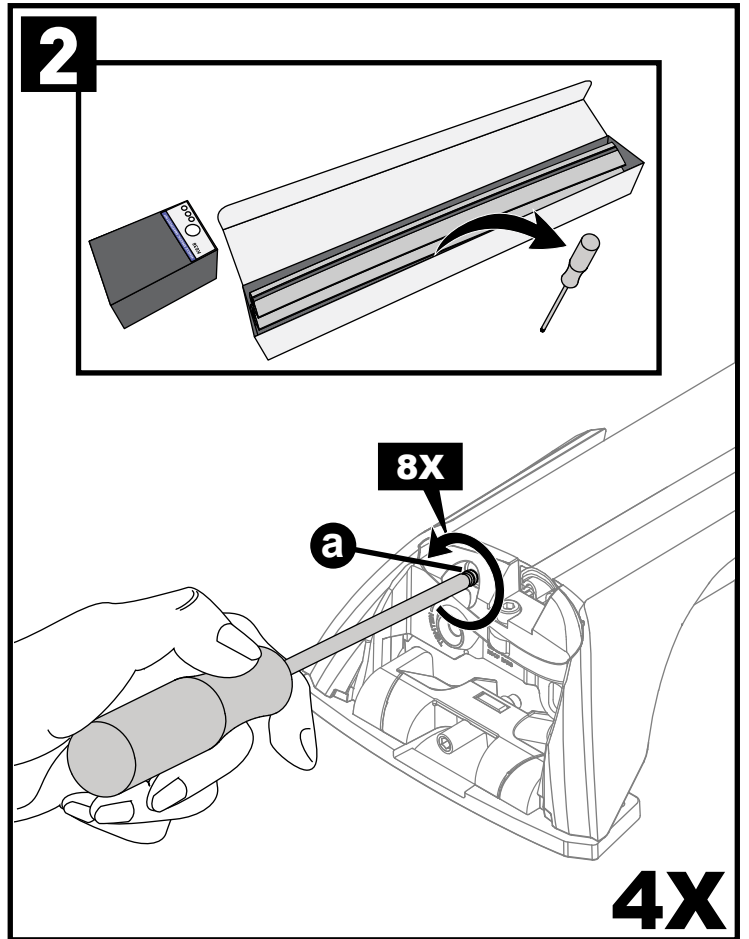

X8

Flush Bar (F)

Through Bar (T)

Heavy Duty Bar (HD)

Square Bar/P-Bar (P)

K829

1.1 kg (2.5 lbs.)

14