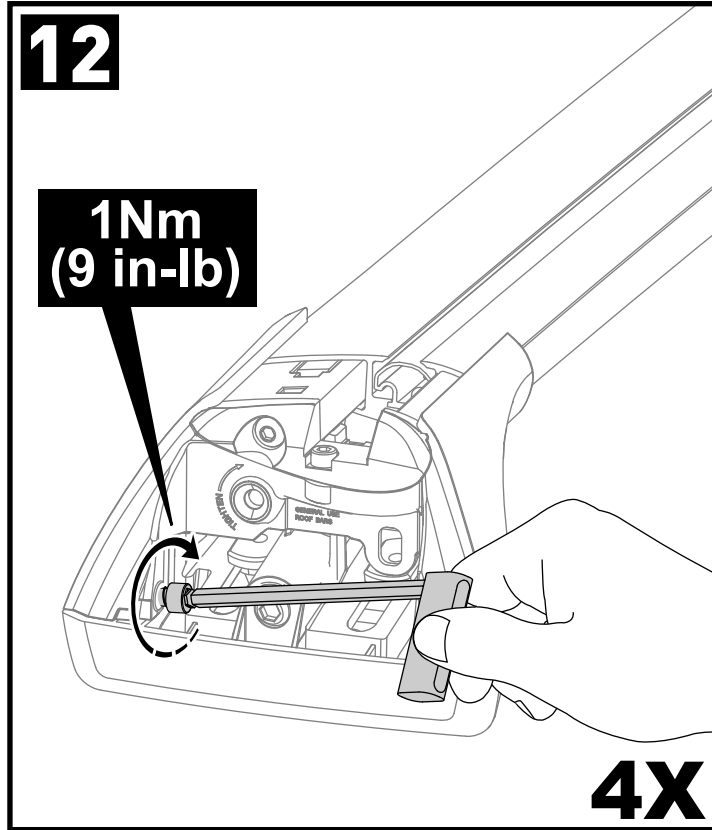

X8

Flush Bar (F)

Through Bar (T)

Heavy Duty Bar (HD)

Square Bar/P-Bar (P)

K829

1.1 kg (2.5 lbs.)

14

**3Nm
(27 in-lb)**

4X

19

F

T

HD

P

4X

20

21

4X

K829	X 1	X 2
308	950mm/37 3/8"	905mm/35 5/8"

F

T

HD

P