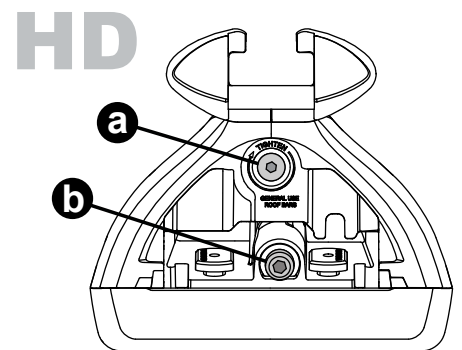

X8

Flush Bar (F)

Through Bar (T)

Heavy Duty Bar (HD)

Square Bar/P-Bar (P)

K829

1.1 kg (2.5 lbs.)

14

2X

15

4X

16

4X

17

4X

18

**3Nm
(27 in-lb)**

4X

19

F

T

HD

P

4X

20

21

4X

K829	X 1	X 2
308	950mm/37 3/8"	905mm/35 5/8"

F

T

HD

P