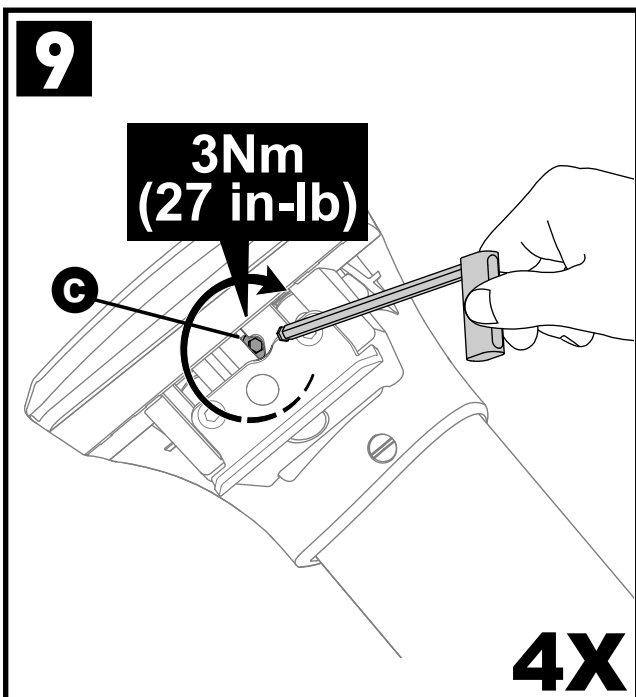

X8

Flush Bar (F)

Through Bar (T)

Heavy Duty Bar (HD)

Square Bar/P-Bar (P)

K829

1.1 kg (2.5 lbs.)

14

2X

15

4X

16

4X

17

4X

18

**3Nm
(27 in-lb)**

4X

19

F

T

HD

P

4X

20

21

4X

K829	X 1	X 2
308	950mm/37 3/8"	905mm/35 5/8"

F

T

HD

P