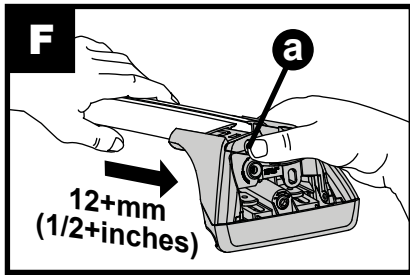

X8

Flush Bar (F)

Through Bar (T)

Heavy Duty Bar (HD)

Square Bar/P-Bar (P)

K829

1.1 kg (2.5 lbs.)

14