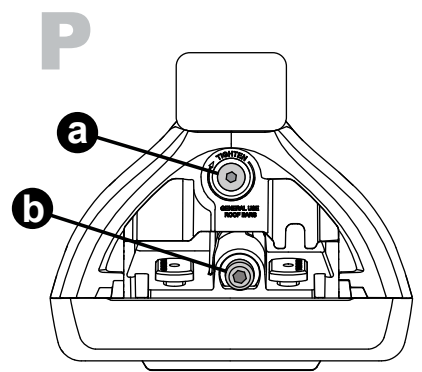

X8

Flush Bar (F)

Through Bar (T)

Heavy Duty Bar (HD)

Square Bar/P-Bar (P)

K829

1.1 kg (2.5 lbs.)

14

2X

15

4X

16

4X

17

4X

18

**3Nm
(27 in-lb)**

4X

19

F

T

HD

P

4X

20

21

4X

K829	X 1	X 2
308	950mm/37 3/8"	905mm/35 5/8"

F

T

HD

P