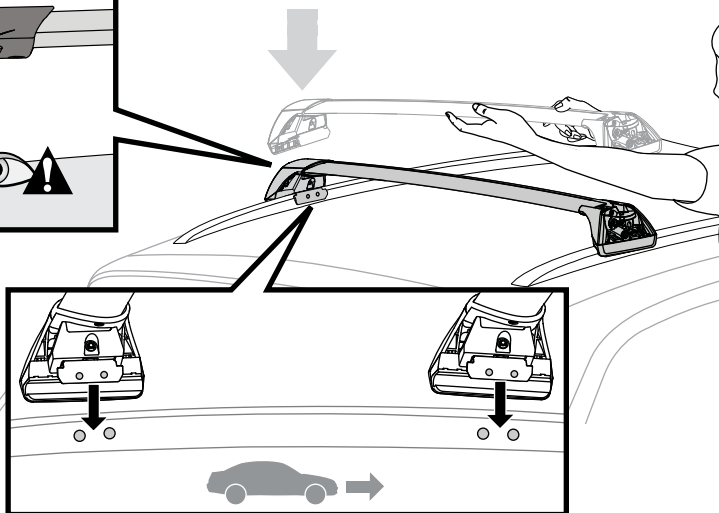

X8

Flush Bar (F)

Through Bar (T)

Heavy Duty Bar (HD)

Square Bar/P-Bar (P)

K829

1.1 kg (2.5 lbs.)

14