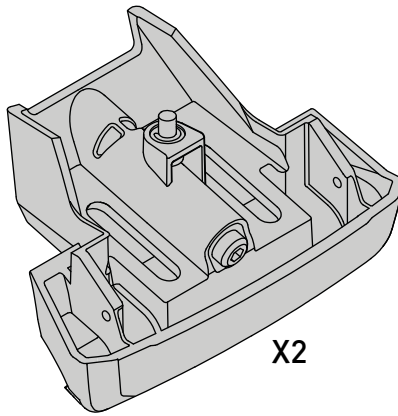

K829

Fitting Kit

MAX kg (lb)

		   
Peugeot 308 SW 5dr Estate 2014+	EU,AU,NZ	75 kg (165 lb)

CONTENTS • CONTENUTO • CONTENIDO • INHALT • CONTENUTI

X2

X2

X1

X8

Flush Bar (F)

Through Bar (T)

Heavy Duty Bar (HD)

Square Bar/P-Bar (P)

K829

1.1 kg (2.5 lbs.)

14

2X

15

4X

16

4X

17

4X

18

20

21

4X

K829	X 1	X 2
308	950mm/37 3/8"	905mm/35 5/8"

F

T

HD

P