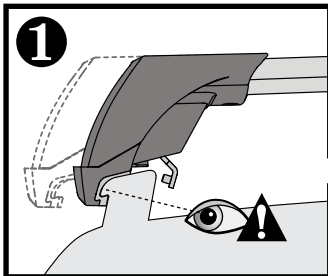

X8

Flush Bar (F)

Through Bar (T)

Heavy Duty Bar (HD)

Square Bar/P-Bar (P)

K829

1.1 kg (2.5 lbs.)

14