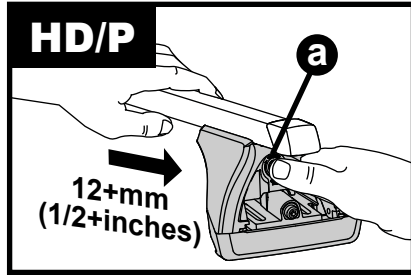

X8

Flush Bar (F)

Through Bar (T)

Heavy Duty Bar (HD)

Square Bar/P-Bar (P)

K829

1.1 kg (2.5 lbs.)

14