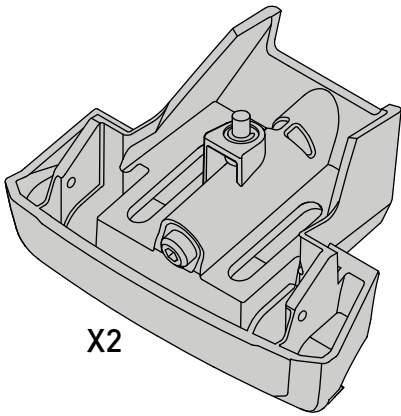

K829

Fitting Kit

MAX kg (lb)

		   
Peugeot 308 SW 5dr Estate 2014+	EU,AU,NZ	75 kg (165 lb)

CONTENTS • CONTENUTO • CONTENIDO • INHALT • CONTENUTI

X2

X2

X1

X8

Flush Bar (F)

Through Bar (T)

Heavy Duty Bar (HD)

Square Bar/P-Bar (P)

K829

1.1 kg (2.5 lbs.)

14

2X

15

4X

16

4X

17

4X

18

20

21

4X

K829	X 1	X 2
308	950mm/37 3/8"	905mm/35 5/8"

F

T

HD

P