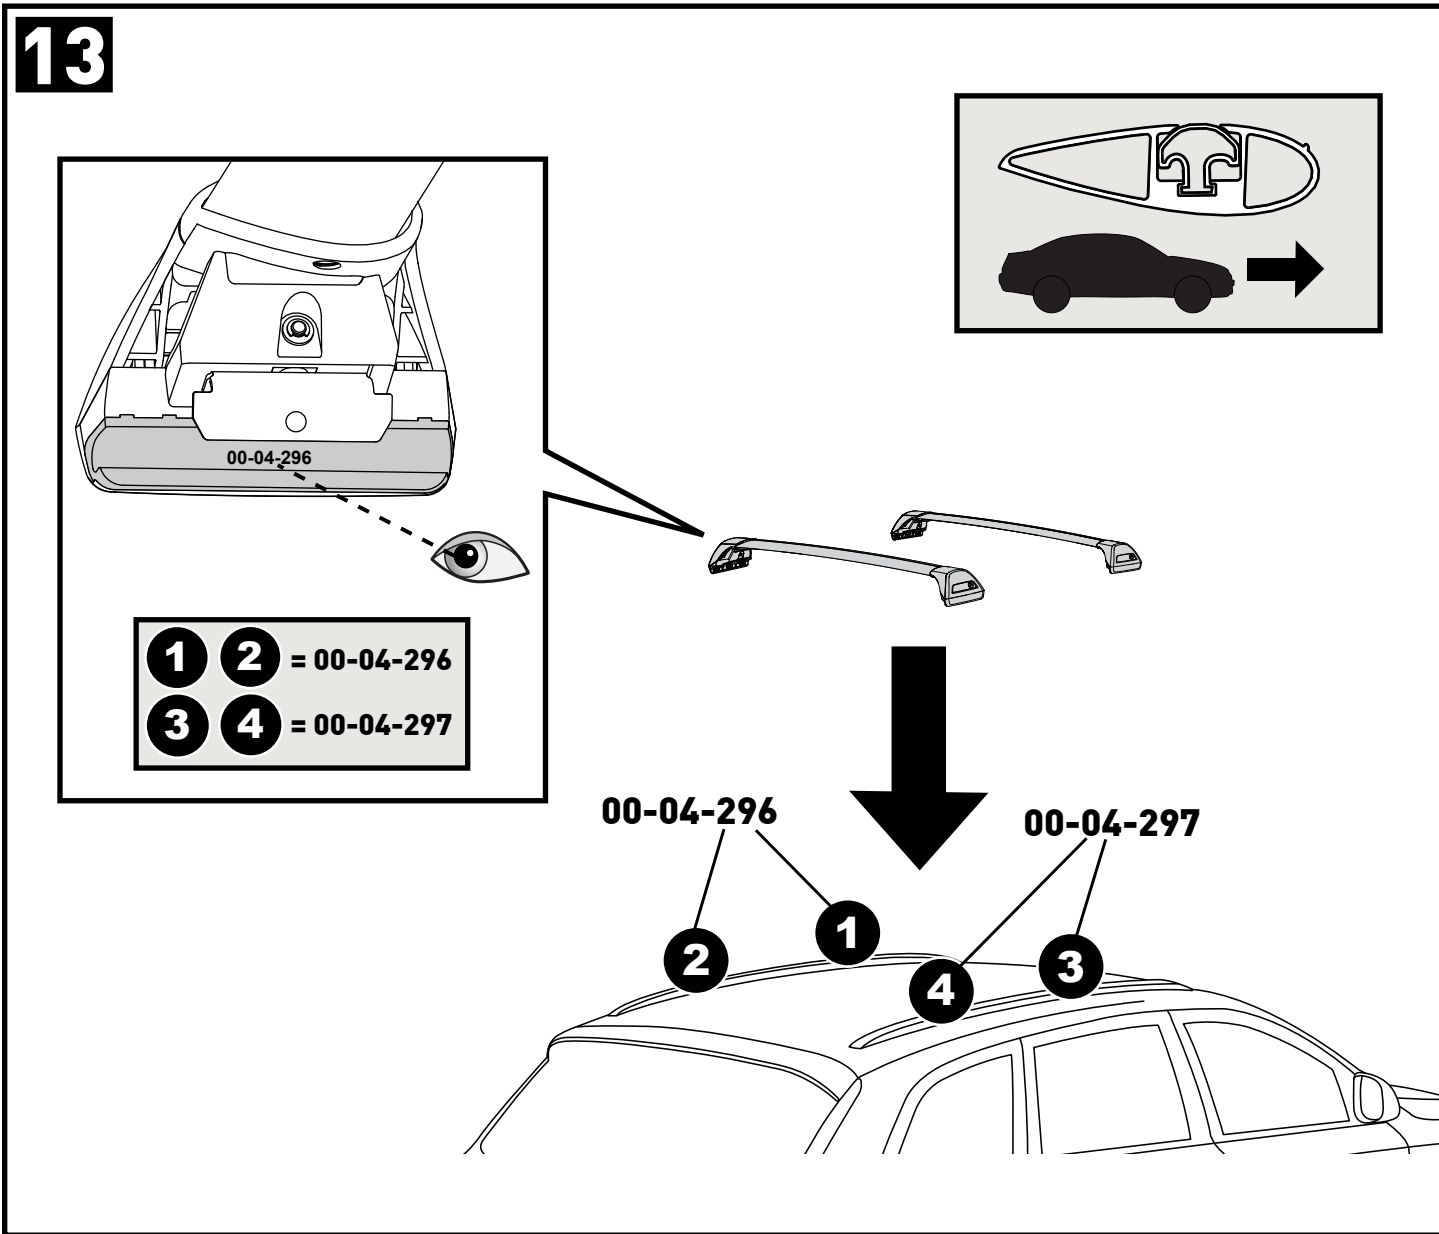

X8

Flush Bar (F)

Through Bar (T)

Heavy Duty Bar (HD)

Square Bar/P-Bar (P)

K829

1.1 kg (2.5 lbs.)

14

2X

15

4X

16

4X

17

4X

18

20

21

4X

K829	X 1	X 2
308	950mm/37 3/8"	905mm/35 5/8"

F

T

HD

P