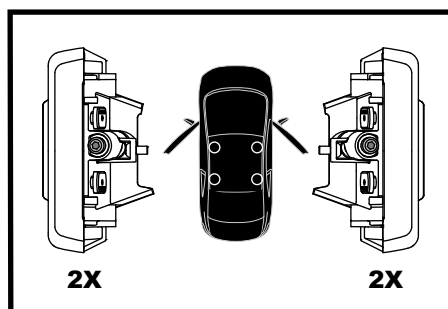

X8

Flush Bar (F)

Through Bar (T)

Heavy Duty Bar (HD)

Square Bar/P-Bar (P)

K829

1.1 kg (2.5 lbs.)

14