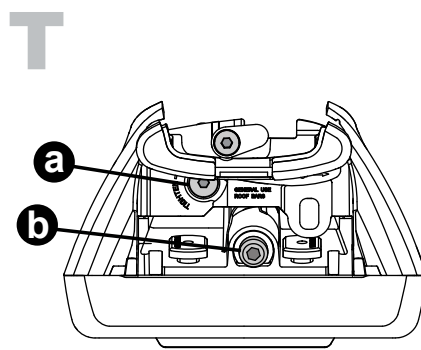

X8

Flush Bar (F)

Through Bar (T)

Heavy Duty Bar (HD)

Square Bar/P-Bar (P)

K829

1.1 kg (2.5 lbs.)

14

**3Nm
(27 in-lb)**

4X

19

F

T

HD

P

4X

20

21

4X

K829	X 1	X 2
308	950mm/37 3/8"	905mm/35 5/8"

F

T

HD

P