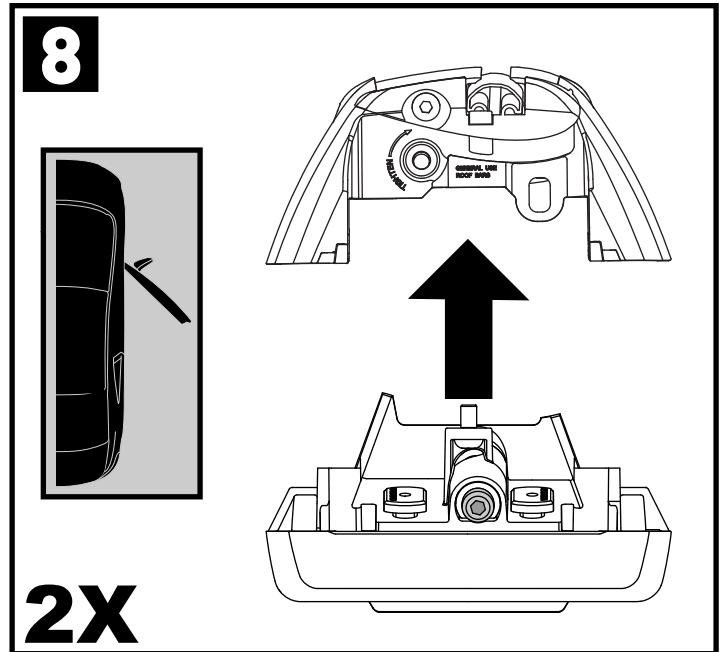

X8

Flush Bar (F)

Through Bar (T)

Heavy Duty Bar (HD)

Square Bar/P-Bar (P)

K829

1.1 kg (2.5 lbs.)

14