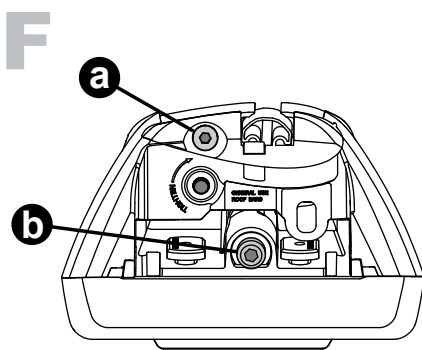

X8

Flush Bar (F)

Through Bar (T)

Heavy Duty Bar (HD)

Square Bar/P-Bar (P)

K829

1.1 kg (2.5 lbs.)

14

20

21

4X

K829	X 1	X 2
308	950mm/37 3/8"	905mm/35 5/8"

F

T

HD

P