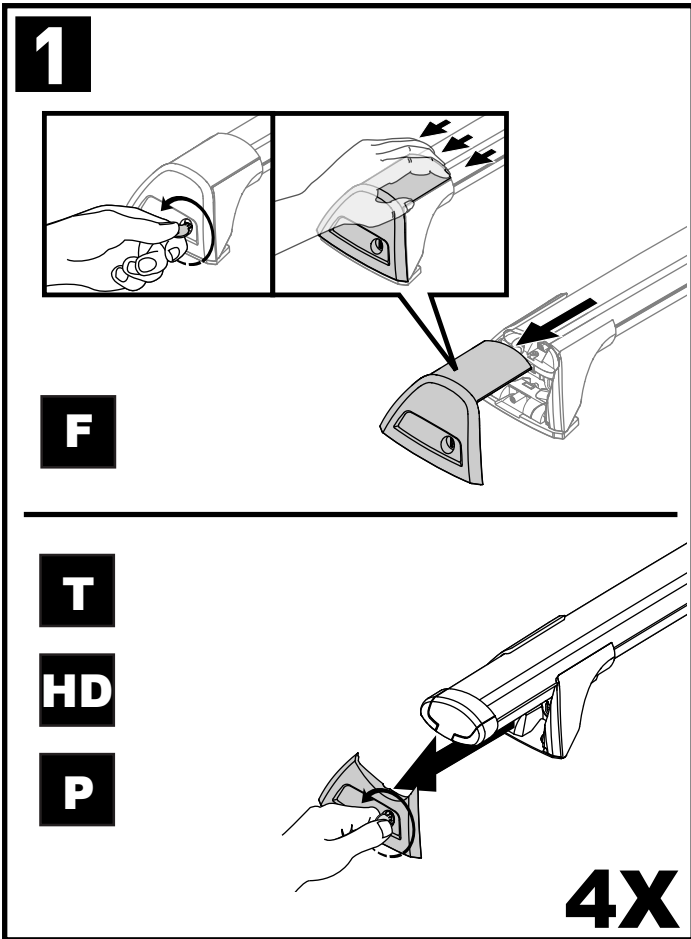

X8

Flush Bar (F)

Through Bar (T)

Heavy Duty Bar (HD)

Square Bar/P-Bar (P)

K829

1.1 kg (2.5 lbs.)

14