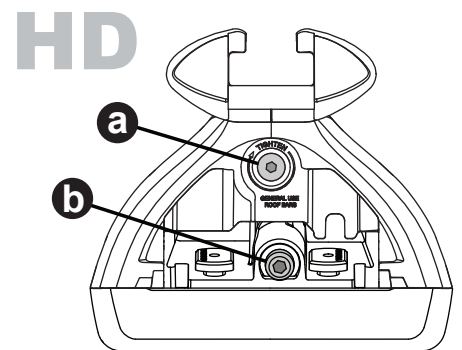

K1019

Fitting Kit

MAX kg (lb)					
					
Kia Niro 5dr SUV 2016+	EU,ZA,US	75 kg (165 lb)			

CONTENTS • CONTENUTO • CONTENIDO • INHALT • CONTENUTI

Flush Bar (F)

Through Bar (T)

Heavy Duty Bar (HD)

Square Bar/P-Bar (P)

K1019

= 1.1 kg (2.5 lbs.)

14

2X

15

16

17

18

**3Nm
(27 in-lb)**

4X

19

F

T

HD

P

4X

20

21

4X

4X

K1019	X 1	X 2
Niro	900mm/35 3/8"	883mm/34 3/4"

F

T

HD