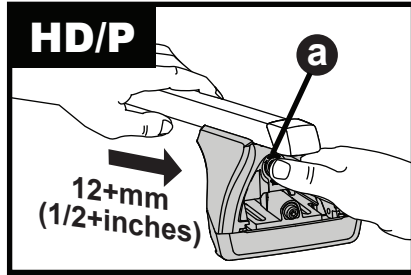

K1019

Fitting Kit

MAX kg (lb)					
					
Kia Niro 5dr SUV 2016+	EU,ZA,US	75 kg (165 lb)			

CONTENTS • CONTENUTO • CONTENIDO • INHALT • CONTENUTI

Flush Bar (F)

Through Bar (T)

Heavy Duty Bar (HD)

Square Bar/P-Bar (P)

K1019

= 1.1 kg (2.5 lbs.)

14

2X

15

16

17

18

**3Nm
(27 in-lb)**

4X

19

F

T

HD

P

4X