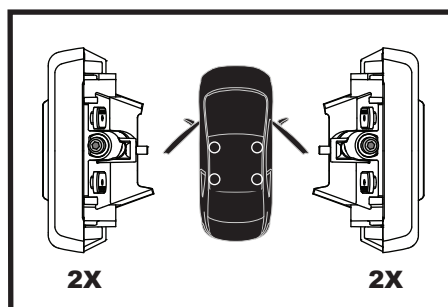

K1019

Fitting Kit

MAX kg (lb)					
					
Kia Niro 5dr SUV 2016+	EU,ZA,US	75 kg (165 lb)			

CONTENTS • CONTENUTO • CONTENIDO • INHALT • CONTENUTI

Flush Bar (F)

Through Bar (T)

Heavy Duty Bar (HD)

Square Bar/P-Bar (P)

K1019

= 1.1 kg (2.5 lbs.)

14

2X

15

16

17

18

**3Nm
(27 in-lb)**

4X

19

F

T

HD

P

4X