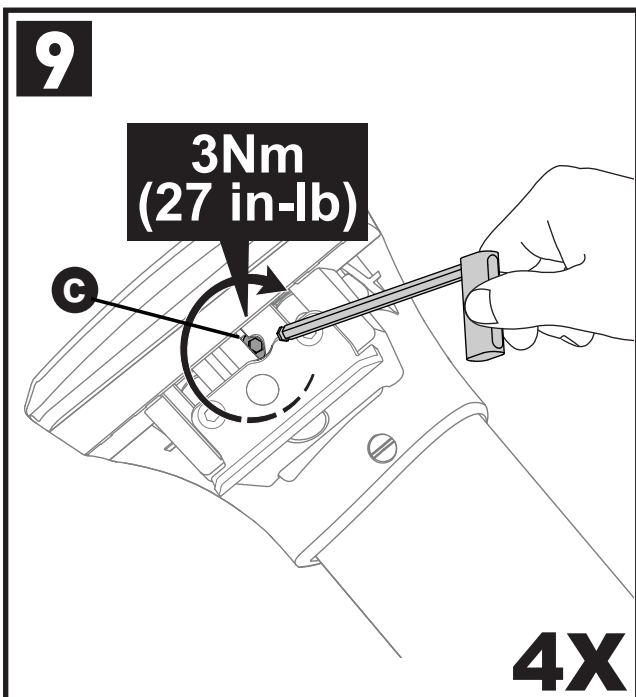

K1019

Fitting Kit

MAX kg (lb)					
					
Kia Niro 5dr SUV 2016+	EU,ZA,US	75 kg (165 lb)			

CONTENTS • CONTENUTO • CONTENIDO • INHALT • CONTENUTI

Flush Bar (F)

Through Bar (T)

Heavy Duty Bar (HD)

Square Bar/P-Bar (P)

K1019

= 1.1 kg (2.5 lbs.)

14

2X

15

16

17

18

**3Nm
(27 in-lb)**

4X

19

F

T

HD

P

4X

20

21

4X

4X

K1019	X 1	X 2
Niro	900mm/35 3/8"	883mm/34 3/4"

F

T

HD