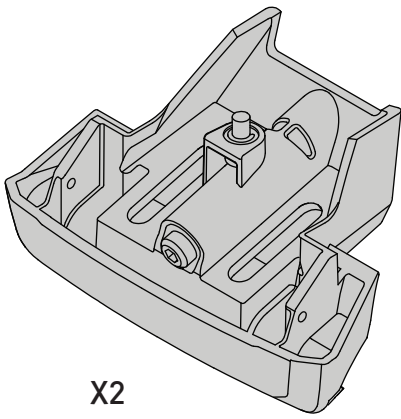

K1019

Fitting Kit

MAX kg (lb)					
					
Kia Niro 5dr SUV 2016+	EU,ZA,US	75 kg (165 lb)			

CONTENTS • CONTENUTO • CONTENIDO • INHALT • CONTENUTI

Flush Bar (F)

Through Bar (T)

Heavy Duty Bar (HD)

Square Bar/P-Bar (P)

K1019

= 1.1 kg (2.5 lbs.)

14

2X

15

16

17

18

**3Nm
(27 in-lb)**

4X

19

F

T

HD

P

4X

20

21

4X

4X

K1019	X 1	X 2
Niro	900mm/35 3/8"	883mm/34 3/4"

F

T

HD