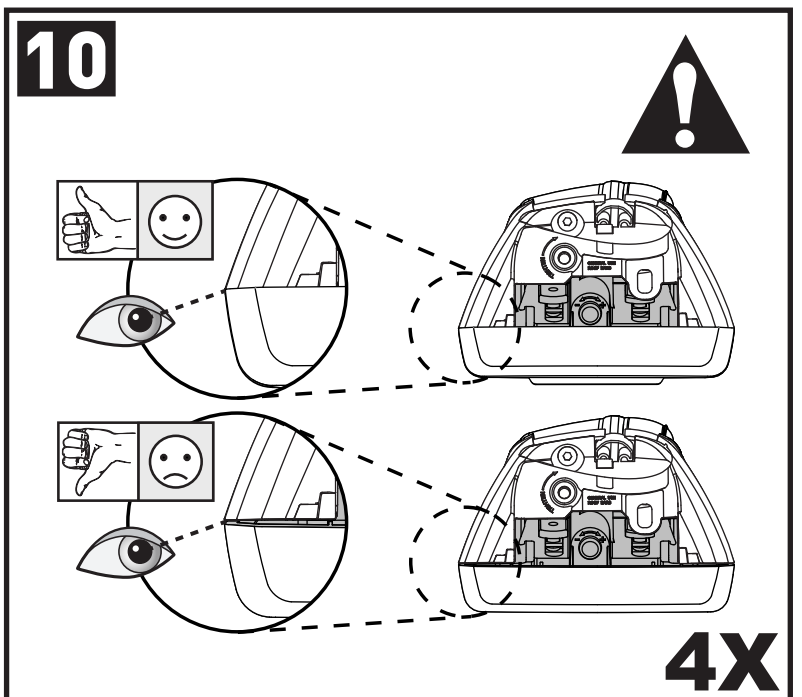

K1019

Fitting Kit

MAX kg (lb)					
					
Kia Niro 5dr SUV 2016+	EU,ZA,US	75 kg (165 lb)			

CONTENTS • CONTENUTO • CONTENIDO • INHALT • CONTENUTI

Flush Bar (F)

Through Bar (T)

Heavy Duty Bar (HD)

Square Bar/P-Bar (P)

K1019

= 1.1 kg (2.5 lbs.)

14

2X

15

16

17

18

**3Nm
(27 in-lb)**

4X

19

F

T

HD

P

4X