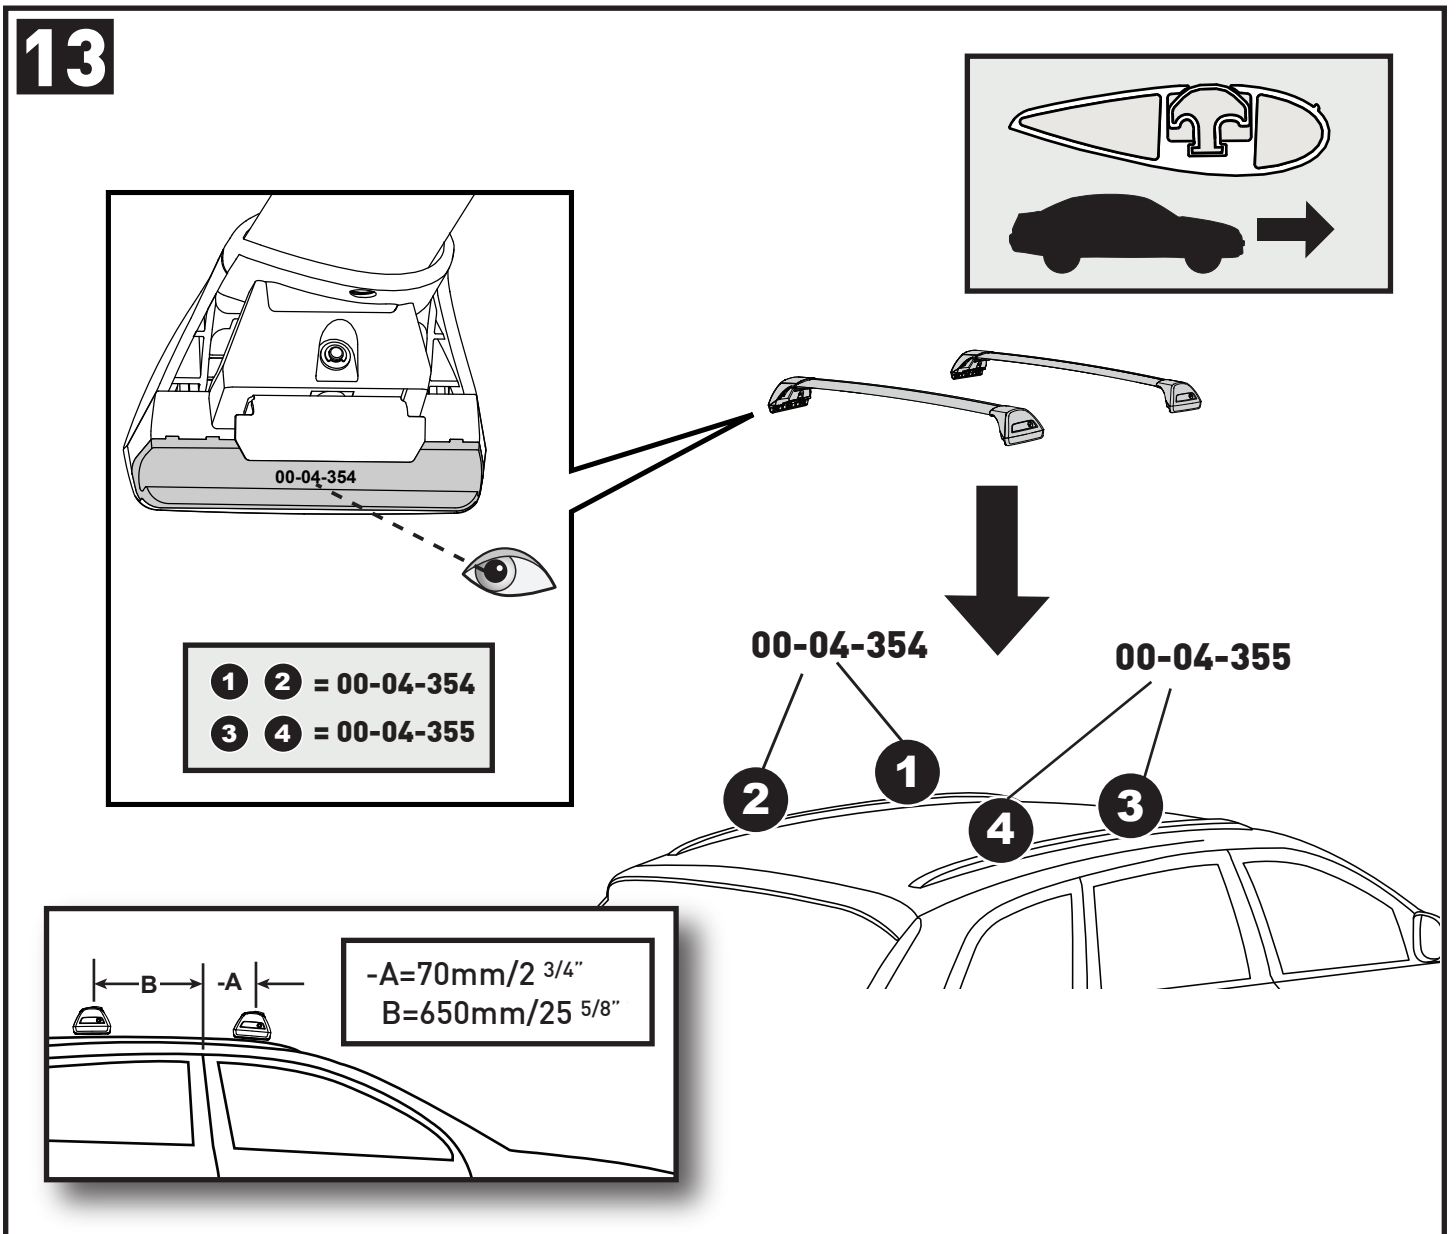

K1019

Fitting Kit

MAX kg (lb)					
					
Kia Niro 5dr SUV 2016+	EU,ZA,US	75 kg (165 lb)			

CONTENTS • CONTENUTO • CONTENIDO • INHALT • CONTENUTI

Flush Bar (F)

Through Bar (T)

Heavy Duty Bar (HD)

Square Bar/P-Bar (P)

K1019

= 1.1 kg (2.5 lbs.)

14

2X

15

16

17

18

**3Nm
(27 in-lb)**

4X

19

F

T

HD

P

4X

20

21

4X

4X

K1019	X 1	X 2
Niro	900mm/35 3/8"	883mm/34 3/4"

F

T

HD