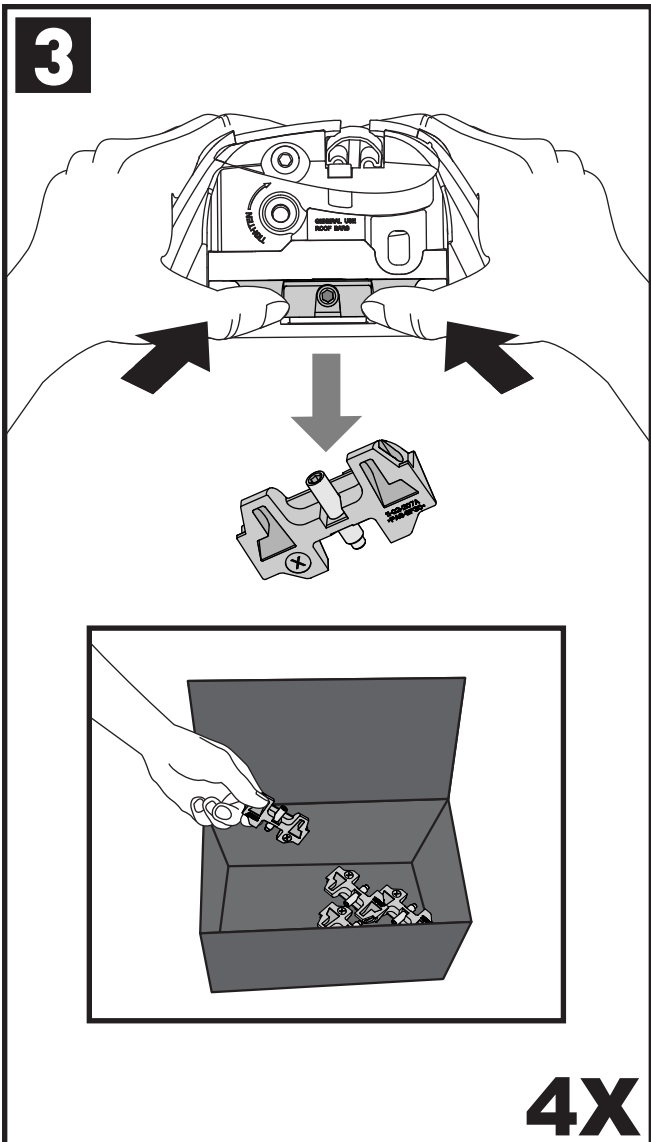

K1019

Fitting Kit

MAX kg (lb)					
					
Kia Niro 5dr SUV 2016+	EU,ZA,US	75 kg (165 lb)			

CONTENTS • CONTENUTO • CONTENIDO • INHALT • CONTENUTI

Flush Bar (F)

Through Bar (T)

Heavy Duty Bar (HD)

Square Bar/P-Bar (P)

K1019

= 1.1 kg (2.5 lbs.)

14

2X

15

16

17

18

**3Nm
(27 in-lb)**

4X

19

F

T

HD

P

4X