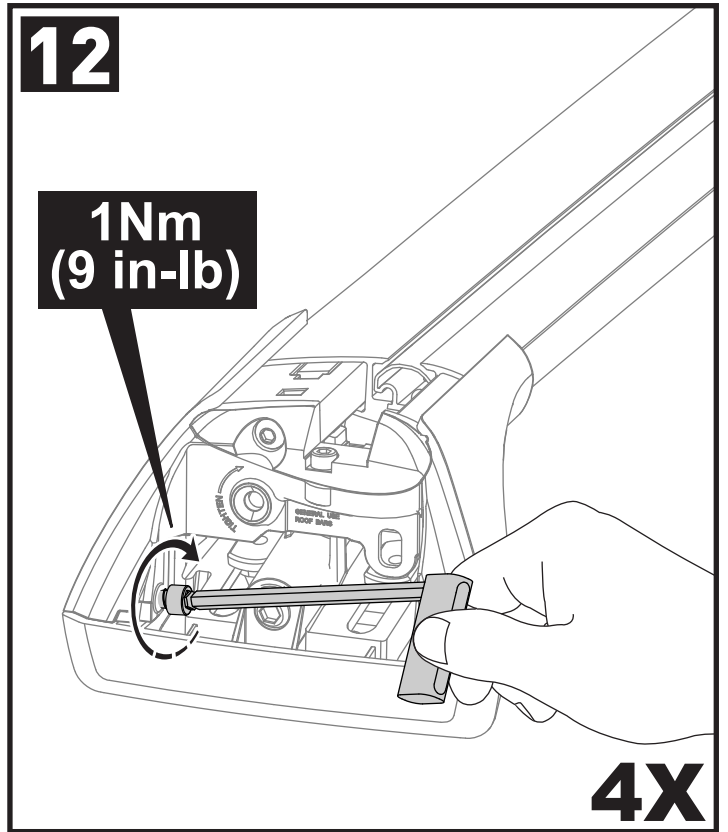

K1019

Fitting Kit

MAX kg (lb)					
					
Kia Niro 5dr SUV 2016+	EU,ZA,US	75 kg (165 lb)			

CONTENTS • CONTENUTO • CONTENIDO • INHALT • CONTENUTI

Flush Bar (F)

Through Bar (T)

Heavy Duty Bar (HD)

Square Bar/P-Bar (P)

K1019

= 1.1 kg (2.5 lbs.)

14

2X

15

16

17

18

**3Nm
(27 in-lb)**

4X

19

F

T

HD

P

4X