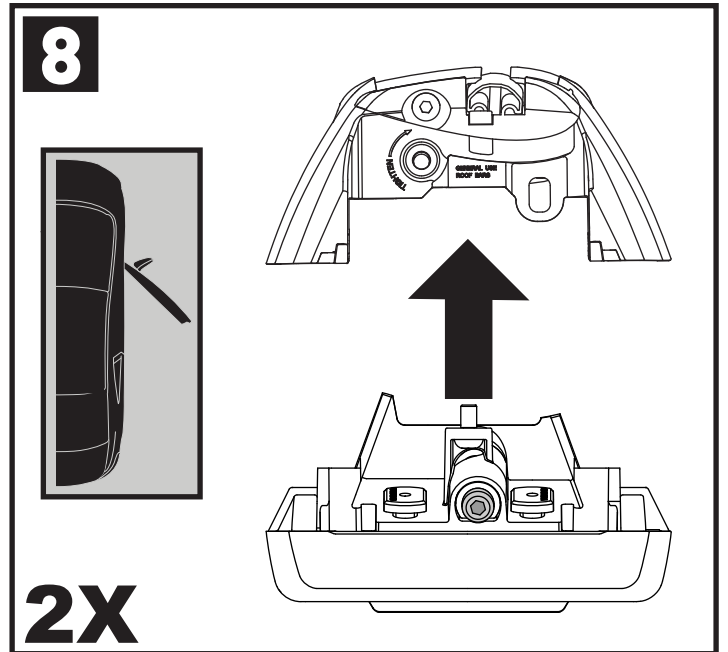

K1019

Fitting Kit

MAX kg (lb)					
					
Kia Niro 5dr SUV 2016+	EU,ZA,US	75 kg (165 lb)			

CONTENTS • CONTENUTO • CONTENIDO • INHALT • CONTENUTI

Flush Bar (F)

Through Bar (T)

Heavy Duty Bar (HD)

Square Bar/P-Bar (P)

K1019

= 1.1 kg (2.5 lbs.)

14

2X

15

16

17

18

**3Nm
(27 in-lb)**

4X

19

F

T

HD

P

4X