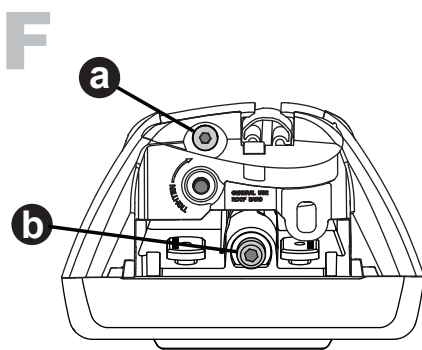

K1019

Fitting Kit

MAX kg (lb)					
					
Kia Niro 5dr SUV 2016+	EU,ZA,US	75 kg (165 lb)			

CONTENTS • CONTENUTO • CONTENIDO • INHALT • CONTENUTI

Flush Bar (F)

Through Bar (T)

Heavy Duty Bar (HD)

Square Bar/P-Bar (P)

K1019

= 1.1 kg (2.5 lbs.)

14

2X

15

16

17

18

**3Nm
(27 in-lb)**

4X

19

F

T

HD

P

4X