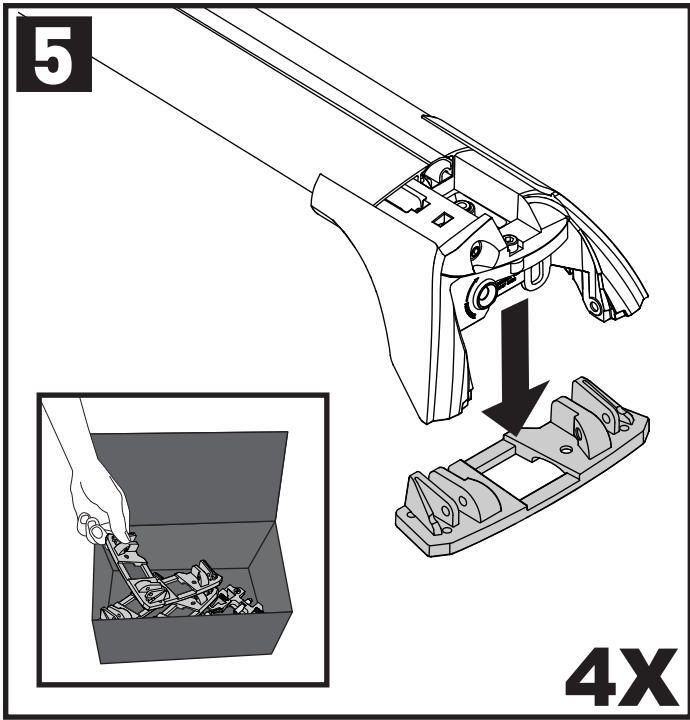

K1019

Fitting Kit

MAX kg (lb)					
					
Kia Niro 5dr SUV 2016+	EU,ZA,US	75 kg (165 lb)			

CONTENTS • CONTENUTO • CONTENIDO • INHALT • CONTENUTI

Flush Bar (F)

Through Bar (T)

Heavy Duty Bar (HD)

Square Bar/P-Bar (P)

K1019

= 1.1 kg (2.5 lbs.)

14

2X

15

16

17

18

**3Nm
(27 in-lb)**

4X

19

F

T

HD

P

4X