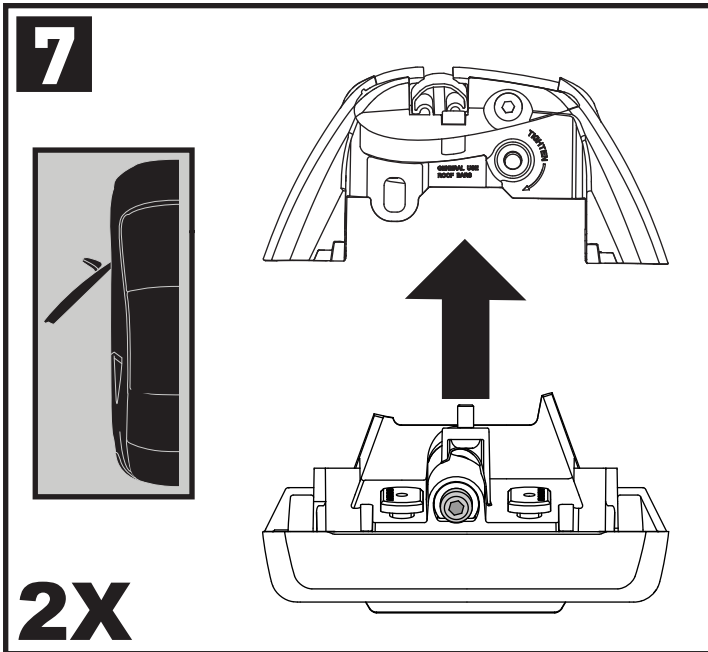

K1019

Fitting Kit

MAX kg (lb)					
					
Kia Niro 5dr SUV 2016+	EU,ZA,US	75 kg (165 lb)			

CONTENTS • CONTENUTO • CONTENIDO • INHALT • CONTENUTI

Flush Bar (F)

Through Bar (T)

Heavy Duty Bar (HD)

Square Bar/P-Bar (P)

K1019

= 1.1 kg (2.5 lbs.)

14

2X

15

16

17

18

**3Nm
(27 in-lb)**

4X

19

F

T

HD

P

4X

20

21

4X

4X

K1019	X 1	X 2
Niro	900mm/35 3/8"	883mm/34 3/4"

F

T

HD