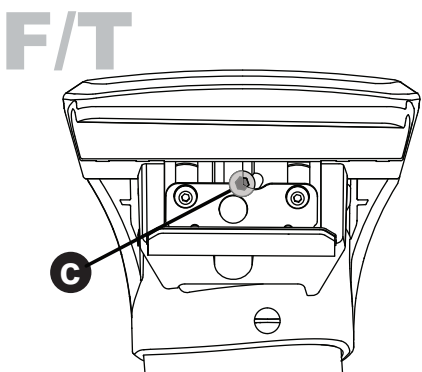

K1019

Fitting Kit

MAX kg (lb)					
					
Kia Niro 5dr SUV 2016+	EU,ZA,US	75 kg (165 lb)			

CONTENTS • CONTENUTO • CONTENIDO • INHALT • CONTENUTI

Flush Bar (F)

Through Bar (T)

Heavy Duty Bar (HD)

Square Bar/P-Bar (P)

K1019

= 1.1 kg (2.5 lbs.)

14

2X

15

16

17

18