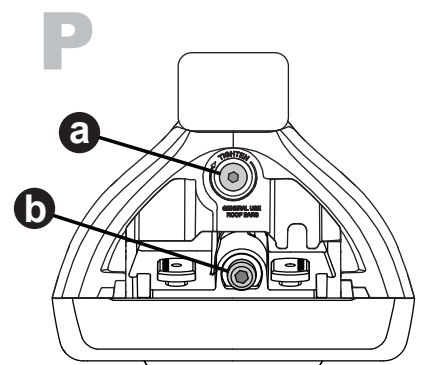

K1019

Fitting Kit

MAX kg (lb)					
					
Kia Niro 5dr SUV 2016+	EU,ZA,US	75 kg (165 lb)			

CONTENTS • CONTENUTO • CONTENIDO • INHALT • CONTENUTI

Flush Bar (F)

Through Bar (T)

Heavy Duty Bar (HD)

Square Bar/P-Bar (P)

K1019

= 1.1 kg (2.5 lbs.)

14

2X

15

16

17

18

**3Nm
(27 in-lb)**

4X

19

F

T

HD

P

4X

20

21

4X

4X

K1019	X 1	X 2
Niro	900mm/35 3/8"	883mm/34 3/4"

F

T

HD