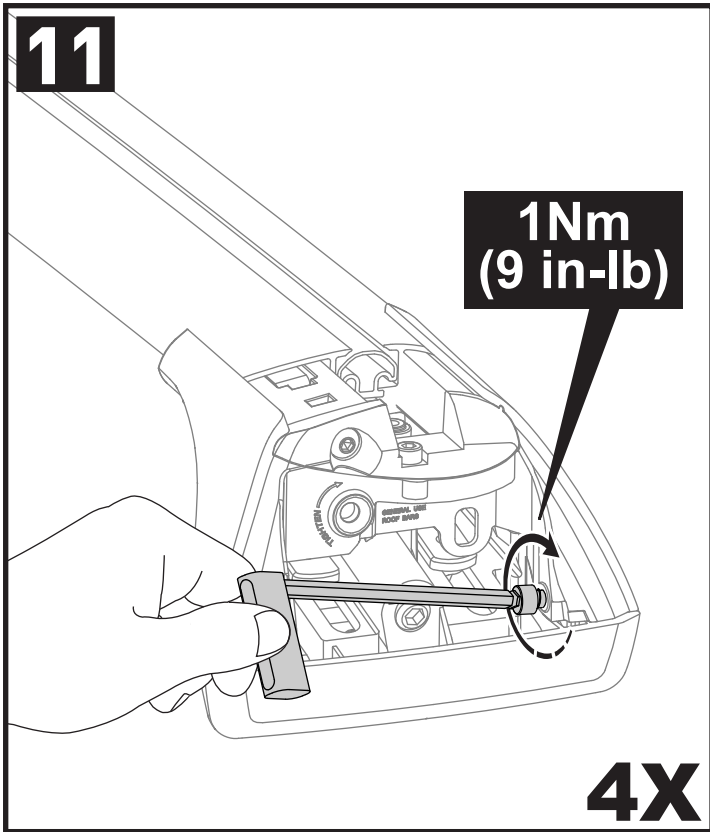

K1019

Fitting Kit

MAX kg (lb)					
					
Kia Niro 5dr SUV 2016+	EU,ZA,US	75 kg (165 lb)			

CONTENTS • CONTENUTO • CONTENIDO • INHALT • CONTENUTI

Flush Bar (F)

Through Bar (T)

Heavy Duty Bar (HD)

Square Bar/P-Bar (P)

K1019

= 1.1 kg (2.5 lbs.)

14

2X

15

16

17

18

**3Nm
(27 in-lb)**

4X

19

F

T

HD

P

4X