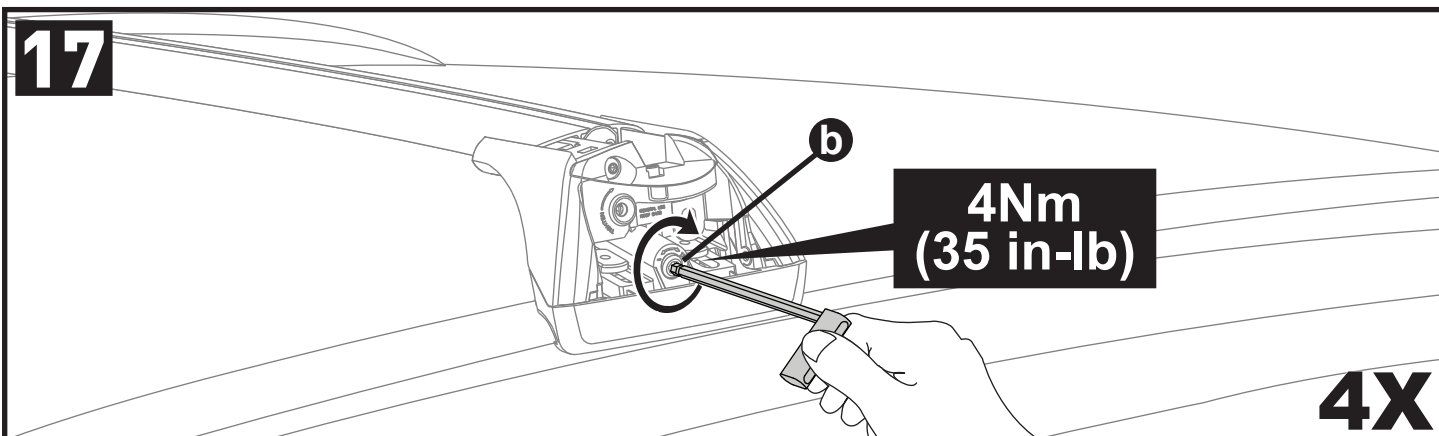

K1019

Fitting Kit

MAX kg (lb)					
					
Kia Niro 5dr SUV 2016+	EU,ZA,US	75 kg (165 lb)			

CONTENTS • CONTENUTO • CONTENIDO • INHALT • CONTENUTI

Flush Bar (F)

Through Bar (T)

Heavy Duty Bar (HD)

Square Bar/P-Bar (P)

K1019

= 1.1 kg (2.5 lbs.)

14

2X

15

16

17

18

**3Nm
(27 in-lb)**

4X

19

F

T

HD

P

4X

20

21

4X

4X

K1019	X 1	X 2
Niro	900mm/35 3/8"	883mm/34 3/4"

F

T

HD