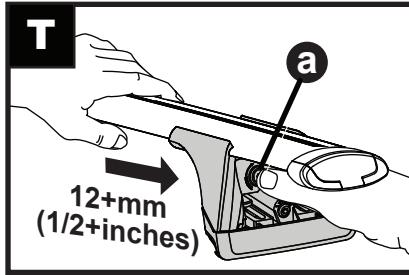

K1019

Fitting Kit

MAX kg (lb)					
					
Kia Niro 5dr SUV 2016+	EU,ZA,US	75 kg (165 lb)			

CONTENTS • CONTENUTO • CONTENIDO • INHALT • CONTENUTI

Flush Bar (F)

Through Bar (T)

Heavy Duty Bar (HD)

Square Bar/P-Bar (P)

K1019

= 1.1 kg (2.5 lbs.)

14

2X

15

16

17

18

**3Nm
(27 in-lb)**

4X

19

F

T

HD

P

4X