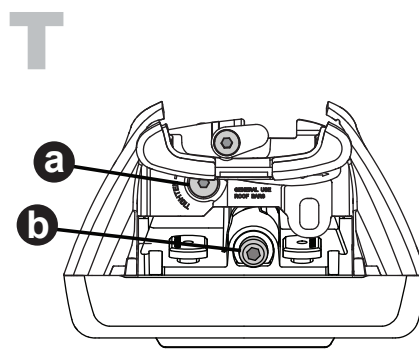

K1019

Fitting Kit

MAX kg (lb)					
					
Kia Niro 5dr SUV 2016+	EU,ZA,US	75 kg (165 lb)			

CONTENTS • CONTENUTO • CONTENIDO • INHALT • CONTENUTI

Flush Bar (F)

Through Bar (T)

Heavy Duty Bar (HD)

Square Bar/P-Bar (P)

K1019

= 1.1 kg (2.5 lbs.)

14

2X

15

16

17

18

**3Nm
(27 in-lb)**

4X

19

F

T

HD

P

4X