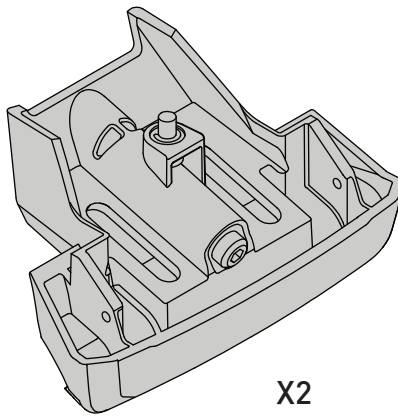

K1019

Fitting Kit

MAX kg (lb)					
					
Kia Niro 5dr SUV 2016+	EU,ZA,US	75 kg (165 lb)			

CONTENTS • CONTENUTO • CONTENIDO • INHALT • CONTENUTI

Flush Bar (F)

Through Bar (T)

Heavy Duty Bar (HD)

Square Bar/P-Bar (P)

K1019

= 1.1 kg (2.5 lbs.)

14

2X

15

16

17

18

**3Nm
(27 in-lb)**

4X

19

F

T

HD

P

4X

20

21

4X

4X

K1019	X 1	X 2
Niro	900mm/35 3/8"	883mm/34 3/4"

F

T

HD