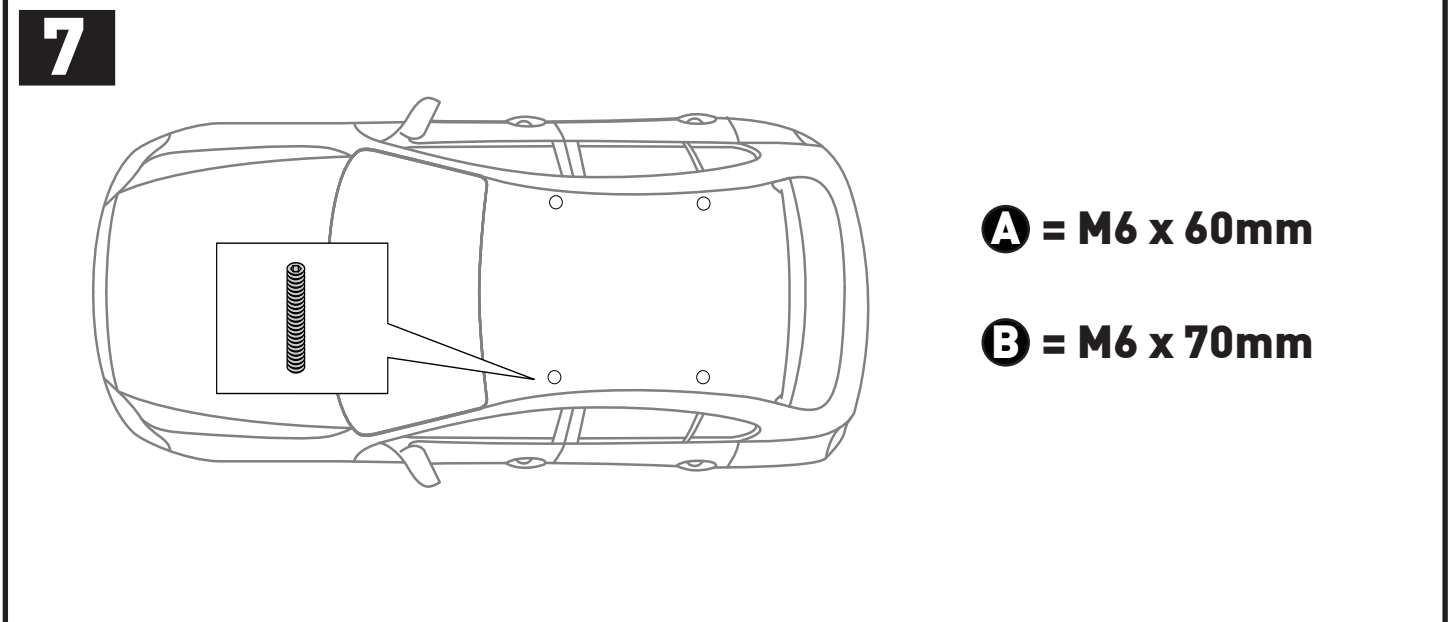

**ATTENTION • ACHTUNG • ATENCIÓN • ATTENTION • OPPMERKSOMHET • ATENÇÃO • ВНИМАНИЕ
ATTENZIONE • UWAGA • UPOZORNĚNÍ • UPOZORNENIE • LET OP • UPPMÄRKSAMHET**