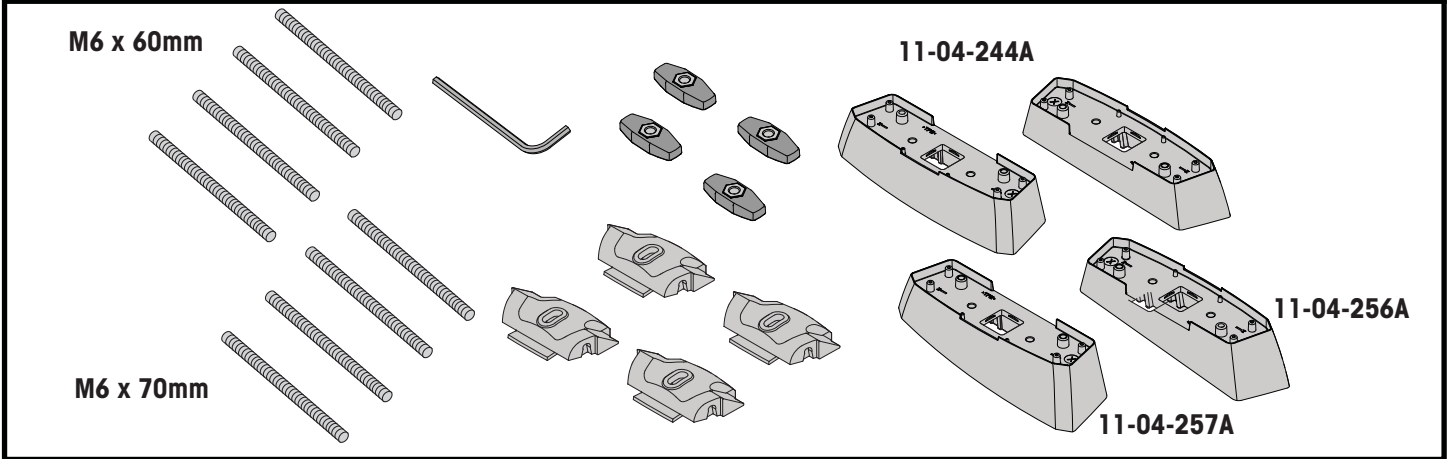

**CONTENTS • INHALT • CONTENIDO • CONTENU • INNHOLD • CONTEÚDO • СОДЕРЖАНИЕ • CONTENUTO
ZAWARTOŚĆ • OBSAH • OBSAH • INHOUD • INNEHÅLL**