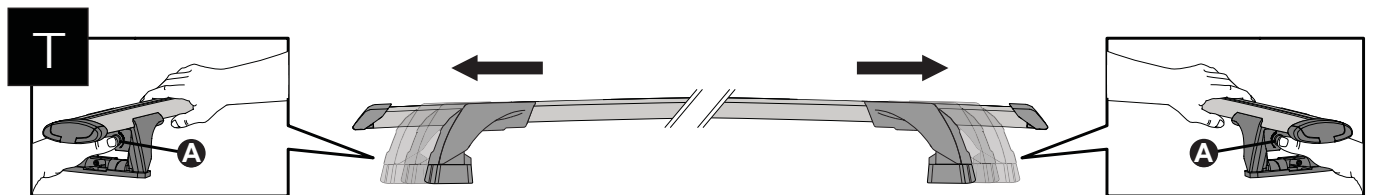

**5**

**6**

		-A	B
Ford Ranger Double Cab 4dr Ute Nov 11- Jul 15	AU, EU, NZ, ZA	220 mm (8 5/8")	530 mm (20 7/8")
Ford Ranger Double Cab 4dr Ute Aug 15+	AU, EU, NZ, ZA	220 mm (8 5/8")	530 mm (20 7/8")
Ford Ranger Single Cab 2dr Ute Jan 12 - 15	AU, EU, NZ, ZA	220 mm (8 5/8")	-
Ford Ranger Single Cab 2dr Ute Jan 15+	AU, NZ, ZA	220 mm (8 5/8")	-
Ford Ranger Regular Cab 2dr Ute 15+	EU	220 mm (8 5/8")	-
Ford Ranger Super Cab 4dr Ute Jan 12 - 15	AU, EU, NZ, ZA	230 mm (9")	370 mm (14 5/8")
Ford Ranger Super Cab 4dr Ute Aug 15+	AU, EU, NZ, ZA	230 mm (9")	370 mm (14 5/8")
Mazda BT-50 Dual Cab 4dr Ute Nov 11- Aug 15	AU, EU, NZ, ZA	220 mm (8 5/8")	530 mm (20 7/8")
Mazda BT-50 Dual Cab 4dr Ute Sep 15+	AU, NZ, ZA	220 mm (8 5/8")	530 mm (20 7/8")
Mazda BT-50 Freestyle Cab 4dr Ute Nov 11- Aug 15	AU, NZ, ZA	230 mm (9")	370 mm (14 5/8")
Mazda BT-50 Freestyle Cab 4dr Ute Sep 15+	AU, NZ, ZA	230 mm (9")	370 mm (14 5/8")
Mazda BT-50 Single Cab 2dr Ute Nov 11- Aug 15	AU, NZ, ZA	220 mm (8 5/8")	-
Mazda BT-50 Single Cab 2dr Ute Sep 15+	AU, NZ, ZA	220 mm (8 5/8")	-