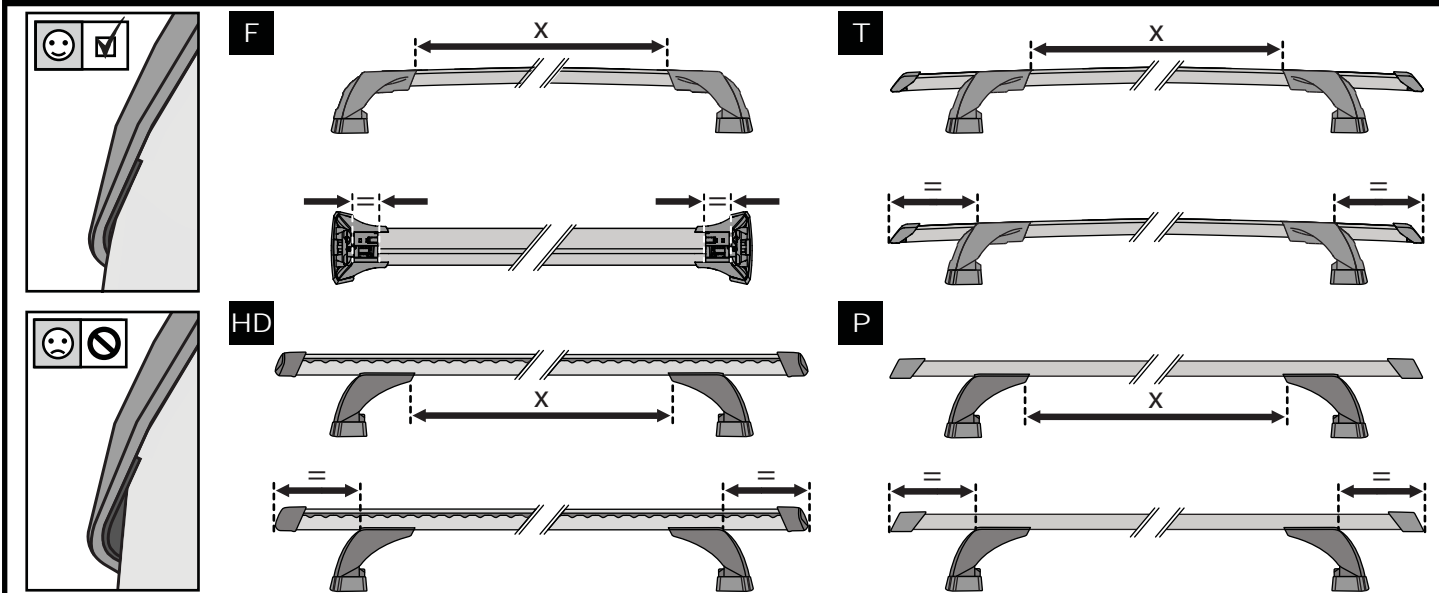

ATTENTION • ACHTUNG • ATENCIÓN • ATTENTION • OPMERKSOMHET • ATENÇÃO • ВНИМАНИЕ
ATTENZIONE • UWAGA • UPOZORNĚNÍ • UPOZORNENIE • LET OP • UPPMÄRKSAMHET