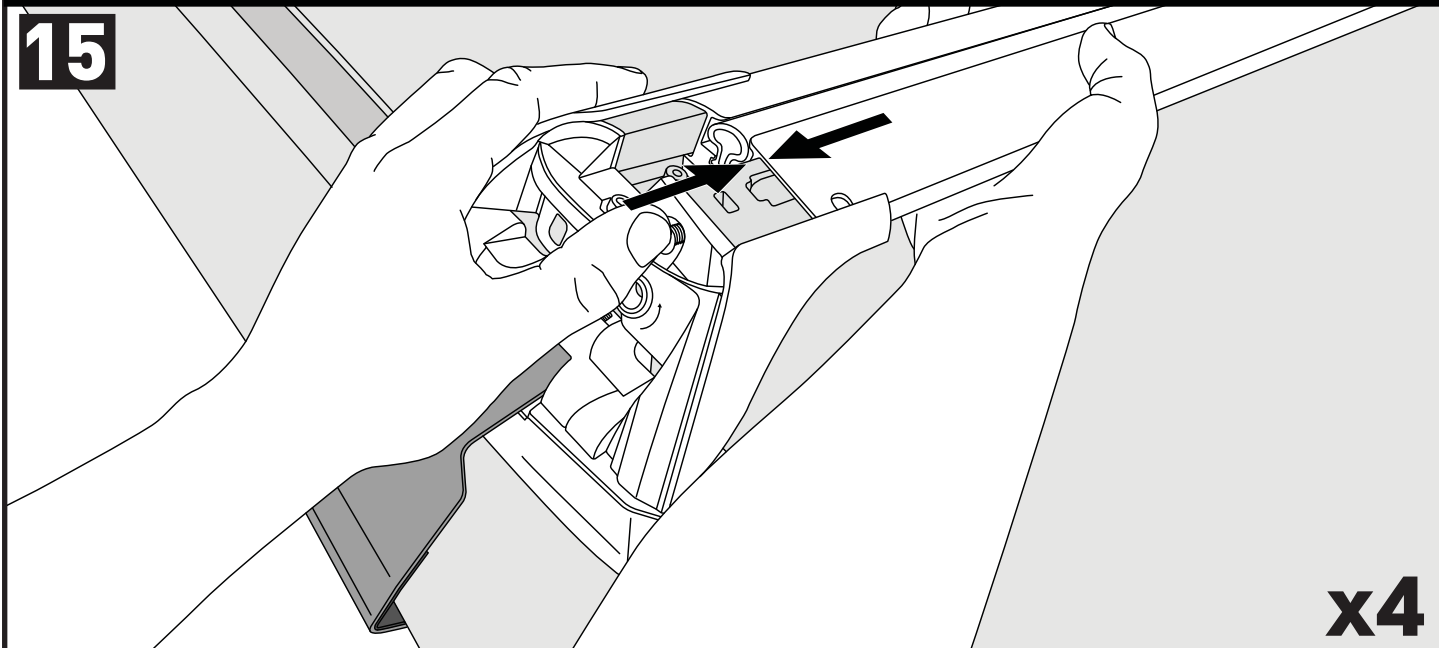

CLOSE • GESCHLOSSEN • CERRAR • FERMER • LUKKE • FECHAR • ЗАКРЫТЬ • SERRARE • BLISKO ZAVŘÍT • ZAVRIĚT • GESLOTEN • STÄNGA