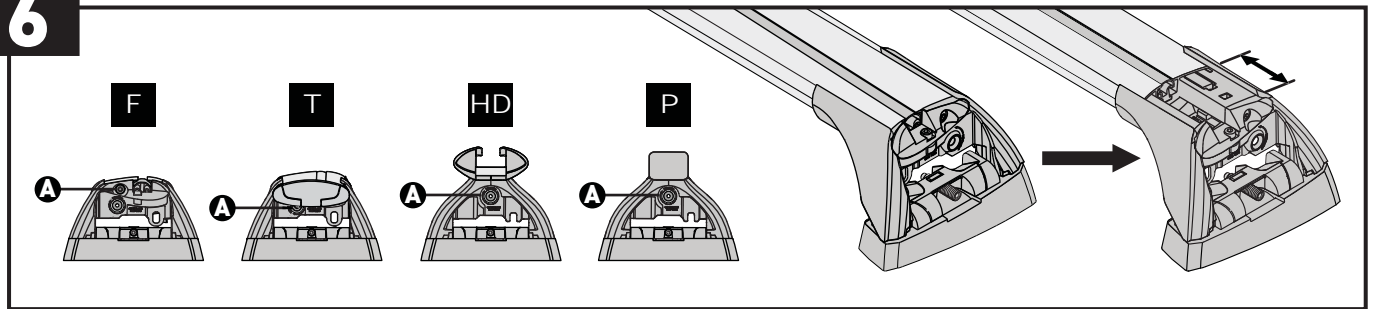

**5**

**6**

		-A	B
Ford Ranger Double Cab 4dr Ute Nov 11- Jul 15	AU, EU, NZ, ZA	220 mm (8 5/8")	530 mm (20 7/8")
Ford Ranger Double Cab 4dr Ute Aug 15+	AU, EU, NZ, ZA	220 mm (8 5/8")	530 mm (20 7/8")
Ford Ranger Single Cab 2dr Ute Jan 12 - 15	AU, EU, NZ, ZA	220 mm (8 5/8")	-
Ford Ranger Single Cab 2dr Ute Jan 15+	AU, NZ, ZA	220 mm (8 5/8")	-
Ford Ranger Regular Cab 2dr Ute 15+	EU	220 mm (8 5/8")	-
Ford Ranger Super Cab 4dr Ute Jan 12 - 15	AU, EU, NZ, ZA	230 mm (9")	370 mm (14 5/8")
Ford Ranger Super Cab 4dr Ute Aug 15+	AU, EU, NZ, ZA	230 mm (9")	370 mm (14 5/8")
Mazda BT-50 Dual Cab 4dr Ute Nov 11- Aug 15	AU, EU, NZ, ZA	220 mm (8 5/8")	530 mm (20 7/8")
Mazda BT-50 Dual Cab 4dr Ute Sep 15+	AU, NZ, ZA	220 mm (8 5/8")	530 mm (20 7/8")
Mazda BT-50 Freestyle Cab 4dr Ute Nov 11- Aug 15	AU, NZ, ZA	230 mm (9")	370 mm (14 5/8")
Mazda BT-50 Freestyle Cab 4dr Ute Sep 15+	AU, NZ, ZA	230 mm (9")	370 mm (14 5/8")
Mazda BT-50 Single Cab 2dr Ute Nov 11- Aug 15	AU, NZ, ZA	220 mm (8 5/8")	-
Mazda BT-50 Single Cab 2dr Ute Sep 15+	AU, NZ, ZA	220 mm (8 5/8")	-