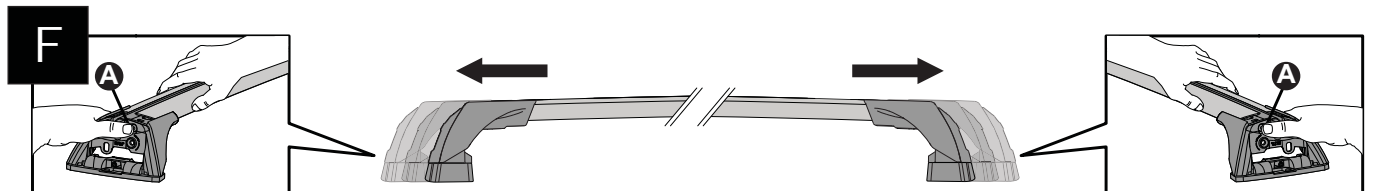

**5**

**6**

		-A	B
Ford Ranger Double Cab 4dr Ute Nov 11- Jul 15	AU, EU, NZ, ZA	220 mm (8 5/8")	530 mm (20 7/8")
Ford Ranger Double Cab 4dr Ute Aug 15+	AU, EU, NZ, ZA	220 mm (8 5/8")	530 mm (20 7/8")
Ford Ranger Single Cab 2dr Ute Jan 12 - 15	AU, EU, NZ, ZA	220 mm (8 5/8")	-
Ford Ranger Single Cab 2dr Ute Jan 15+	AU, NZ, ZA	220 mm (8 5/8")	-
Ford Ranger Regular Cab 2dr Ute 15+	EU	220 mm (8 5/8")	-
Ford Ranger Super Cab 4dr Ute Jan 12 - 15	AU, EU, NZ, ZA	230 mm (9")	370 mm (14 5/8")
Ford Ranger Super Cab 4dr Ute Aug 15+	AU, EU, NZ, ZA	230 mm (9")	370 mm (14 5/8")
Mazda BT-50 Dual Cab 4dr Ute Nov 11- Aug 15	AU, EU, NZ, ZA	220 mm (8 5/8")	530 mm (20 7/8")
Mazda BT-50 Dual Cab 4dr Ute Sep 15+	AU, NZ, ZA	220 mm (8 5/8")	530 mm (20 7/8")
Mazda BT-50 Freestyle Cab 4dr Ute Nov 11- Aug 15	AU, NZ, ZA	230 mm (9")	370 mm (14 5/8")
Mazda BT-50 Freestyle Cab 4dr Ute Sep 15+	AU, NZ, ZA	230 mm (9")	370 mm (14 5/8")
Mazda BT-50 Single Cab 2dr Ute Nov 11- Aug 15	AU, NZ, ZA	220 mm (8 5/8")	-
Mazda BT-50 Single Cab 2dr Ute Sep 15+	AU, NZ, ZA	220 mm (8 5/8")	-