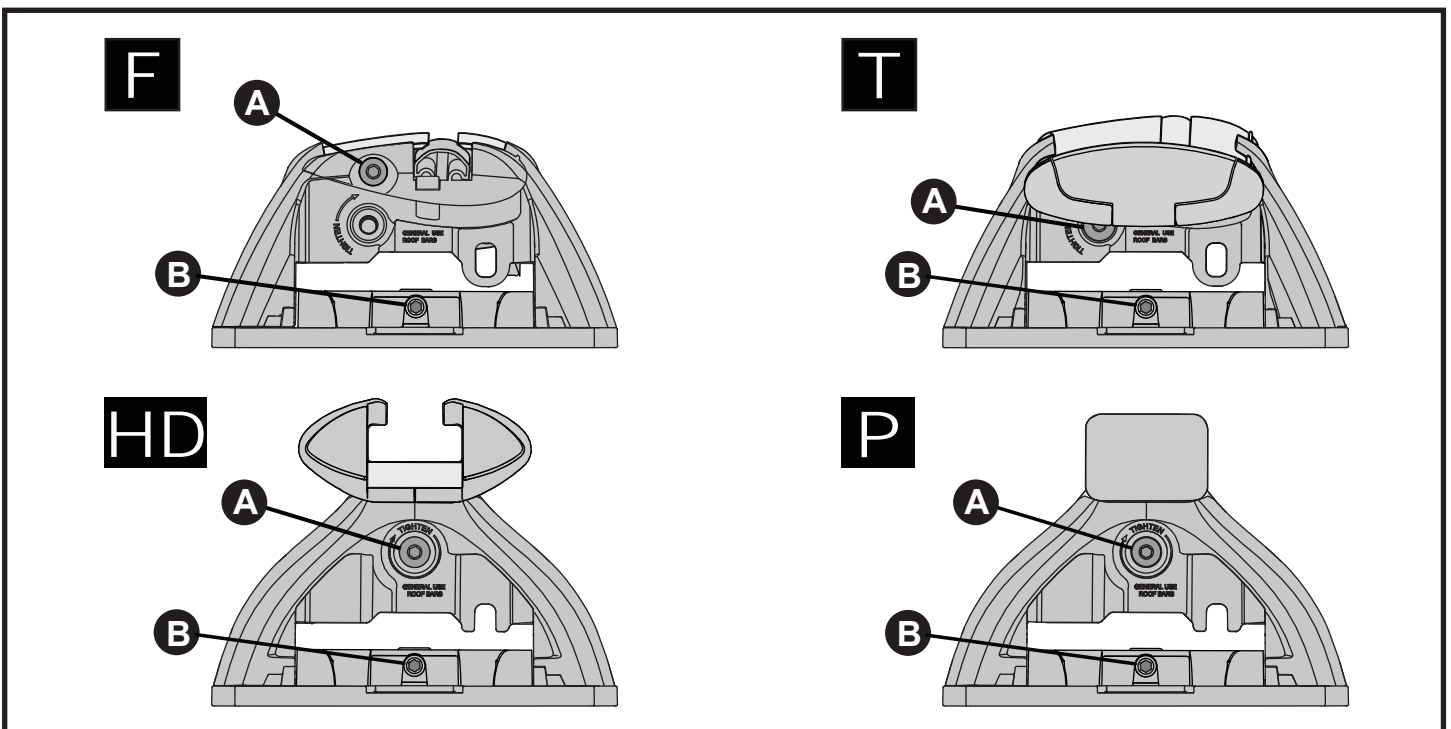

**ATTENTION • ACHTUNG • ATENCIÓN • ATTENTION • OPPMERKSOMHET • ATENÇÃO • ВНИМАНИЕ
ATTENZIONE • UWAGA • UPOZORNĚNÍ • UPOZORNENIE • LET OP • UPPMÄRKSAMHET**