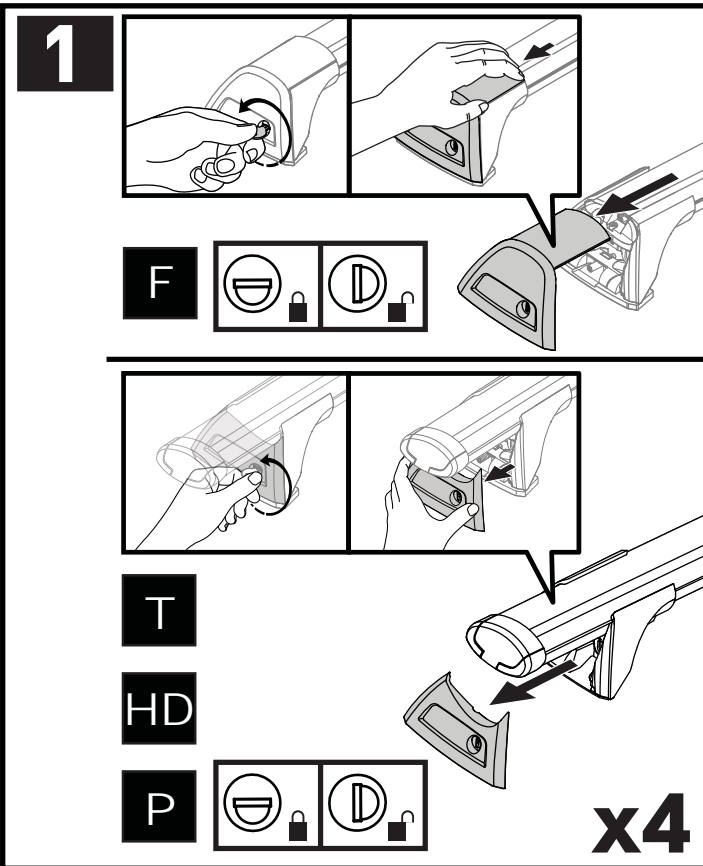

ATTENTION • ACHTUNG • ATENCIÓN • ATTENTION • OPPMERKSOMHET • ATENÇÃO • ВНИМАНИЕ
ATTENZIONE • UWAGA • UPOZORNĚNÍ • UPOZORNENIE • LET OP • UPPMÄRKSAMHET