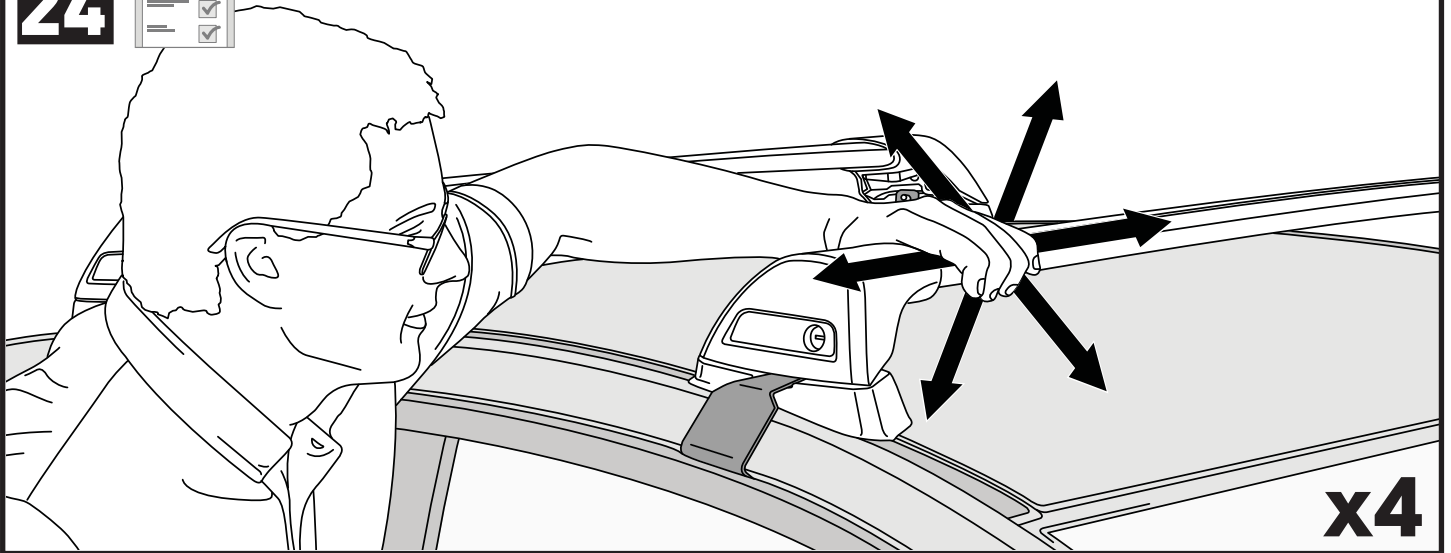

24

x4

**ATTENTION • ACHTUNG • ATENCIÓN • ATTENTION • OPMERKSOMHET • ATENÇÃO • ВНИМАНИЕ
ATTENZIONE • UWAGA • UPOZORNĚNÍ • UPOZORNENIE • LET OP • UPPMÄRSAMHET**

EN Please read safety and warranty booklet included with this product prior to use. For more information visit your local dealer.

DE Bitte lesen und beachten Sie die beiliegende Montageanleitung, Sicherheitshinweise und Garantiebedingungen bevor Sie das Produkt montieren/benutzen. Für weitere Informationen kontaktieren Sie bitte Ihren Händler.

ES Por favor, lea folleto de seguridad y garantía que se incluye con este producto antes de su uso. Para obtener más información, visite a su distribuidor local.

FR Veuillez lire attentivement le manuel de sécurité et de garantie avant utilisation. Pour plus d'informations, visitez votre concessionnaire local.

NO Vennligst les hefte om sikkerhet og garanti som er vedlagt dette produkt før det tas i bruk. For mer informasjon ta kontakt med din forhandler.

PT Por favor leia o manual de segurança e garantia incluído, antes de utilizar o produto. Para mais informações visite o seu revendedor local.

RU Пожалуйста, ознакомьтесь с инструкцией перед тем, как использовать товар. Для получения более подробной информации обратитесь к местному дилеру.

IT Si prega di leggere il libretto di sicurezza e garanzia incluso nel prodotto prima dell'uso. Per maggiori informazioni visita il rivenditore locale.

PL Proszę zapoznać się z warunkami gwarancji i bezpieczeństwa przed użyciem produktu. W celu uzyskania dodatkowych informacji proszę kontaktować się z najbliższym autoryzowanym punktem sprzedaży.

CS Před použitím si prosím přečtěte přiložené informace o bezpečnosti a záručních podmínkách. Pro více informací navštivte nejbližšího dealera.

SK Pred použitím si prosím prečítajte priložené informácie o bezpečnosti a záručných podmienkach. Pre viac informácií navštívte najbližšieho diera.

NL A.U.B. bijgesloten garantie- en veiligheidsinstructies grondig lezen voor gebruik van dit product. Voor meer informatie graag contact opnemen met uw dealer.

SV Var snabb och läs igenom säkerhets- och garantihäftet som medföljer produkten före användning. För mer information besök din lokala återförsäljare.