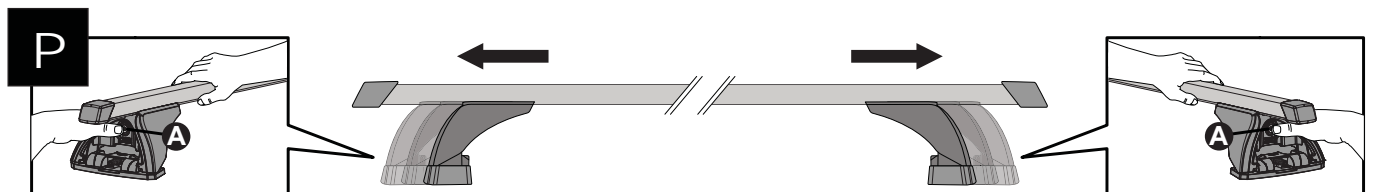

**5**

**6**

		-A	B
Ford Ranger Double Cab 4dr Ute Nov 11- Jul 15	AU, EU, NZ, ZA	220 mm (8 5/8")	530 mm (20 7/8")
Ford Ranger Double Cab 4dr Ute Aug 15+	AU, EU, NZ, ZA	220 mm (8 5/8")	530 mm (20 7/8")
Ford Ranger Single Cab 2dr Ute Jan 12 - 15	AU, EU, NZ, ZA	220 mm (8 5/8")	-
Ford Ranger Single Cab 2dr Ute Jan 15+	AU, NZ, ZA	220 mm (8 5/8")	-
Ford Ranger Regular Cab 2dr Ute 15+	EU	220 mm (8 5/8")	-
Ford Ranger Super Cab 4dr Ute Jan 12 - 15	AU, EU, NZ, ZA	230 mm (9")	370 mm (14 5/8")
Ford Ranger Super Cab 4dr Ute Aug 15+	AU, EU, NZ, ZA	230 mm (9")	370 mm (14 5/8")
Mazda BT-50 Dual Cab 4dr Ute Nov 11- Aug 15	AU, EU, NZ, ZA	220 mm (8 5/8")	530 mm (20 7/8")
Mazda BT-50 Dual Cab 4dr Ute Sep 15+	AU, NZ, ZA	220 mm (8 5/8")	530 mm (20 7/8")
Mazda BT-50 Freestyle Cab 4dr Ute Nov 11- Aug 15	AU, NZ, ZA	230 mm (9")	370 mm (14 5/8")
Mazda BT-50 Freestyle Cab 4dr Ute Sep 15+	AU, NZ, ZA	230 mm (9")	370 mm (14 5/8")
Mazda BT-50 Single Cab 2dr Ute Nov 11- Aug 15	AU, NZ, ZA	220 mm (8 5/8")	-
Mazda BT-50 Single Cab 2dr Ute Sep 15+	AU, NZ, ZA	220 mm (8 5/8")	-