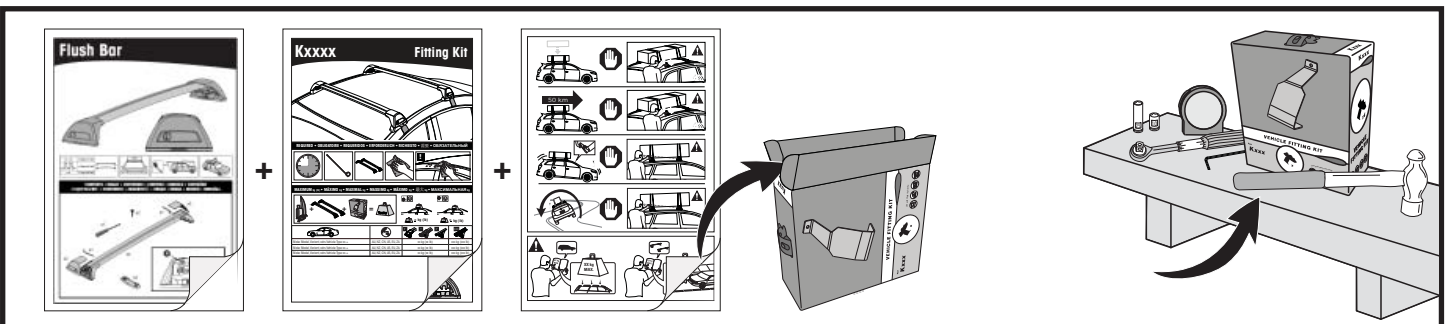

Yakima Australia Pty Ltd
17 Hinkler Court, Brendale
QLD 4500, Australia

Yakima Europe Coöperatief U.A.
Archimedesbaan 25, 3439
ME Nieuwegein, The Netherlands

Yakima Products, Inc.
4101 KRUSE WAY
Lake Oswego, OR. 97035 USA