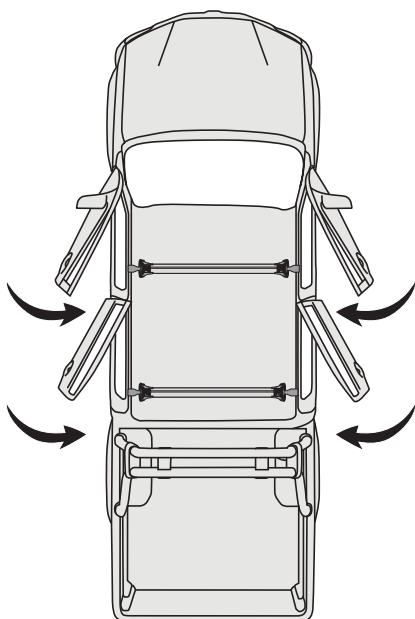

1	2
Ford Ranger Double Cab 4dr Ute Nov 11- Jul 15	AU, EU, NZ, ZA	X = 937 mm (36 7/8")	X = 915 mm (36")
Ford Ranger Double Cab 4dr Ute Aug 15+	AU, EU, NZ, ZA	X = 937 mm (36 7/8")	X = 915 mm (36")
Ford Ranger Single Cab 2dr Ute Jan 12 - 15	AU, EU, NZ, ZA	X = 940 mm (37")	-
Ford Ranger Single Cab 2dr Ute Jan 15+	AU, NZ, ZA	X = 940 mm (37")	-
Ford Ranger Regular Cab 2dr Ute 15+	EU	X = 940 mm (37")	-
Ford Ranger Super Cab 4dr Ute Jan 12 - 15	AU, EU, NZ, ZA	X = 937 mm (36 7/8")	X = 915 mm (36")
Ford Ranger Super Cab 4dr Ute Aug 15+	AU, EU, NZ, ZA	X = 937 mm (36 7/8")	X = 915 mm (36")
Mazda BT-50 Dual Cab 4dr Ute Nov 11- Aug 15	AU, EU, NZ, ZA	X = 937 mm (36 7/8")	X = 915 mm (36")
Mazda BT-50 Dual Cab 4dr Ute Sep 15+	AU, NZ, ZA	X = 937 mm (36 7/8")	X = 930 mm (36 5/8")
Mazda BT-50 Freestyle Cab 4dr Ute Nov 11- Aug 15	AU, NZ, ZA	X = 937 mm (36 7/8")	X = 927 mm (36 1/2")
Mazda BT-50 Freestyle Cab 4dr Ute Sep 15+	AU, NZ, ZA	X = 937 mm (36 7/8")	X = 927 mm (36 1/2")
Mazda BT-50 Single Cab 2dr Ute Nov 11- Aug 15	AU, NZ, ZA	X = 940 mm (37")	-
Mazda BT-50 Single Cab 2dr Ute Sep 15+	AU, NZ, ZA	X = 937 mm (36 7/8")	-

19