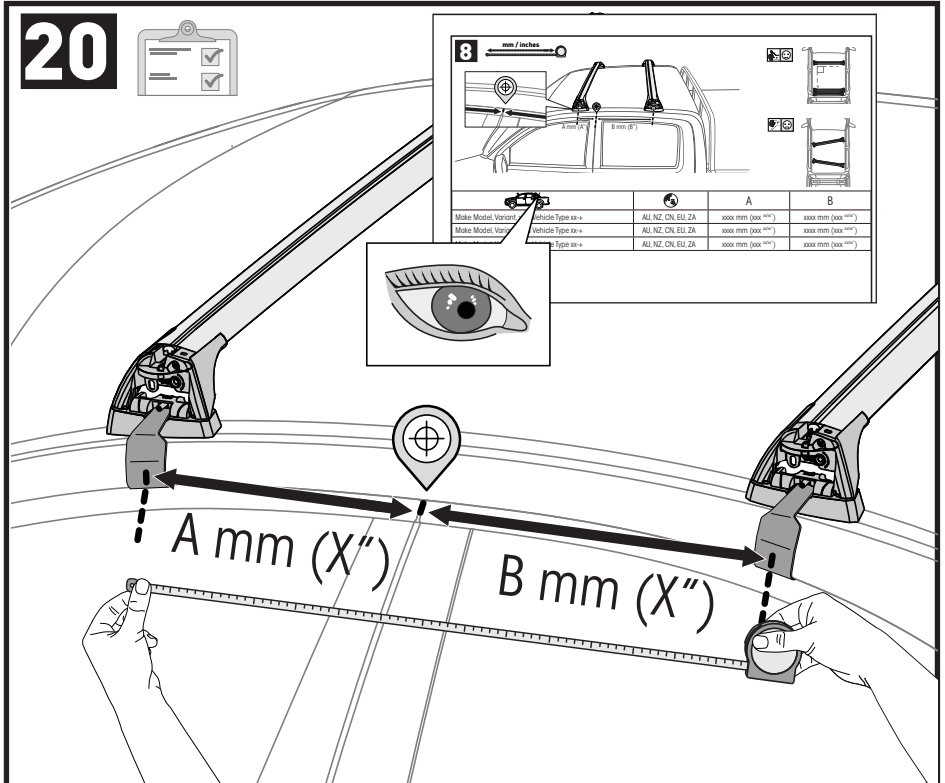

18

		1	2
Ford Ranger Double Cab 4dr Ute Nov 11- Jul 15	AU, EU, NZ, ZA	X = 937 mm (36 7/8")	X = 915 mm (36")
Ford Ranger Double Cab 4dr Ute Aug 15+	AU, EU, NZ, ZA	X = 937 mm (36 7/8")	X = 915 mm (36")
Ford Ranger Single Cab 2dr Ute Jan 12 - 15	AU, EU, NZ, ZA	X = 940 mm (37")	-
Ford Ranger Single Cab 2dr Ute Jan 15+	AU, NZ, ZA	X = 940 mm (37")	-
Ford Ranger Regular Cab 2dr Ute 15+	EU	X = 940 mm (37")	-
Ford Ranger Super Cab 4dr Ute Jan 12 - 15	AU, EU, NZ, ZA	X = 937 mm (36 7/8")	X = 915 mm (36")
Ford Ranger Super Cab 4dr Ute Aug 15+	AU, EU, NZ, ZA	X = 937 mm (36 7/8")	X = 915 mm (36")
Mazda BT-50 Dual Cab 4dr Ute Nov 11- Aug 15	AU, EU, NZ, ZA	X = 937 mm (36 7/8")	X = 915 mm (36")
Mazda BT-50 Dual Cab 4dr Ute Sep 15+	AU, NZ, ZA	X = 937 mm (36 7/8")	X = 930 mm (36 5/8")
Mazda BT-50 Freestyle Cab 4dr Ute Nov 11- Aug 15	AU, NZ, ZA	X = 937 mm (36 7/8")	X = 927 mm (36 1/2")
Mazda BT-50 Freestyle Cab 4dr Ute Sep 15+	AU, NZ, ZA	X = 937 mm (36 7/8")	X = 927 mm (36 1/2")
Mazda BT-50 Single Cab 2dr Ute Nov 11- Aug 15	AU, NZ, ZA	X = 940 mm (37")	-
Mazda BT-50 Single Cab 2dr Ute Sep 15+	AU, NZ, ZA	X = 937 mm (36 7/8")	-

19

20