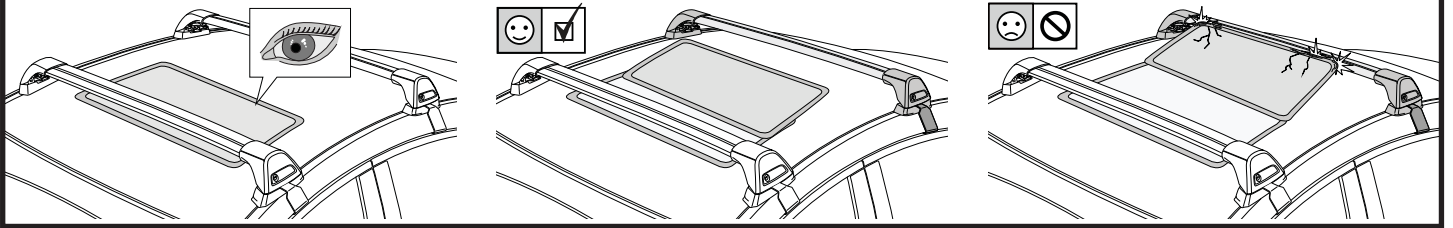

ATTENTION • ACHTUNG • ATENCIÓN • ATTENTION • OPPMERKSOMHET • ATENÇÃO • ВНИМАНИЕ
ATTENZIONE • UWAGA • UPOZORNĚNÍ • UPOZORNENIE • LET OP • UPPMÄRKSAMHET