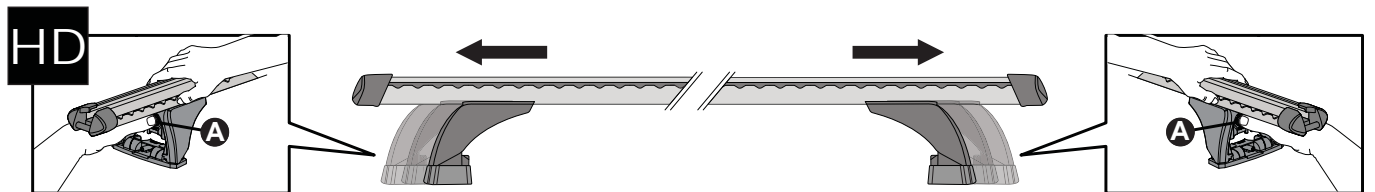

**5**

**6**

		-A	B
Ford Ranger Double Cab 4dr Ute Nov 11- Jul 15	AU, EU, NZ, ZA	220 mm (8 5/8")	530 mm (20 7/8")
Ford Ranger Double Cab 4dr Ute Aug 15+	AU, EU, NZ, ZA	220 mm (8 5/8")	530 mm (20 7/8")
Ford Ranger Single Cab 2dr Ute Jan 12 - 15	AU, EU, NZ, ZA	220 mm (8 5/8")	-
Ford Ranger Single Cab 2dr Ute Jan 15+	AU, NZ, ZA	220 mm (8 5/8")	-
Ford Ranger Regular Cab 2dr Ute 15+	EU	220 mm (8 5/8")	-
Ford Ranger Super Cab 4dr Ute Jan 12 - 15	AU, EU, NZ, ZA	230 mm (9")	370 mm (14 5/8")
Ford Ranger Super Cab 4dr Ute Aug 15+	AU, EU, NZ, ZA	230 mm (9")	370 mm (14 5/8")
Mazda BT-50 Dual Cab 4dr Ute Nov 11- Aug 15	AU, EU, NZ, ZA	220 mm (8 5/8")	530 mm (20 7/8")
Mazda BT-50 Dual Cab 4dr Ute Sep 15+	AU, NZ, ZA	220 mm (8 5/8")	530 mm (20 7/8")
Mazda BT-50 Freestyle Cab 4dr Ute Nov 11- Aug 15	AU, NZ, ZA	230 mm (9")	370 mm (14 5/8")
Mazda BT-50 Freestyle Cab 4dr Ute Sep 15+	AU, NZ, ZA	230 mm (9")	370 mm (14 5/8")
Mazda BT-50 Single Cab 2dr Ute Nov 11- Aug 15	AU, NZ, ZA	220 mm (8 5/8")	-
Mazda BT-50 Single Cab 2dr Ute Sep 15+	AU, NZ, ZA	220 mm (8 5/8")	-