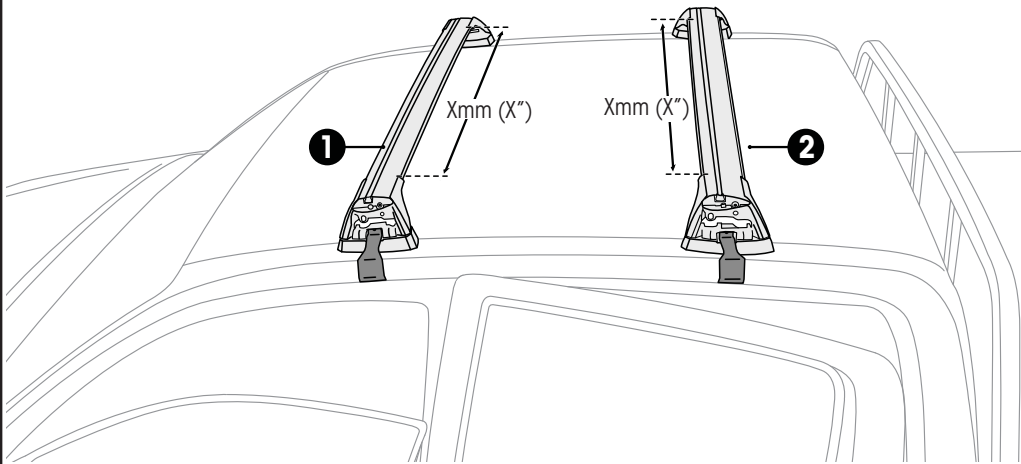

18

		1	2
Ford Ranger Double Cab 4dr Ute Nov 11- Jul 15	AU, EU, NZ, ZA	X = 937 mm (36 7/8")	X = 915 mm (36")
Ford Ranger Double Cab 4dr Ute Aug 15+	AU, EU, NZ, ZA	X = 937 mm (36 7/8")	X = 915 mm (36")
Ford Ranger Single Cab 2dr Ute Jan 12 - 15	AU, EU, NZ, ZA	X = 940 mm (37")	-
Ford Ranger Single Cab 2dr Ute Jan 15+	AU, NZ, ZA	X = 940 mm (37")	-
Ford Ranger Regular Cab 2dr Ute 15+	EU	X = 940 mm (37")	-
Ford Ranger Super Cab 4dr Ute Jan 12 - 15	AU, EU, NZ, ZA	X = 937 mm (36 7/8")	X = 915 mm (36")
Ford Ranger Super Cab 4dr Ute Aug 15+	AU, EU, NZ, ZA	X = 937 mm (36 7/8")	X = 915 mm (36")
Mazda BT-50 Dual Cab 4dr Ute Nov 11- Aug 15	AU, EU, NZ, ZA	X = 937 mm (36 7/8")	X = 915 mm (36")
Mazda BT-50 Dual Cab 4dr Ute Sep 15+	AU, NZ, ZA	X = 937 mm (36 7/8")	X = 930 mm (36 5/8")
Mazda BT-50 Freestyle Cab 4dr Ute Nov 11- Aug 15	AU, NZ, ZA	X = 937 mm (36 7/8")	X = 927 mm (36 1/2")
Mazda BT-50 Freestyle Cab 4dr Ute Sep 15+	AU, NZ, ZA	X = 937 mm (36 7/8")	X = 927 mm (36 1/2")
Mazda BT-50 Single Cab 2dr Ute Nov 11- Aug 15	AU, NZ, ZA	X = 940 mm (37")	-
Mazda BT-50 Single Cab 2dr Ute Sep 15+	AU, NZ, ZA	X = 937 mm (36 7/8")	-

19

20