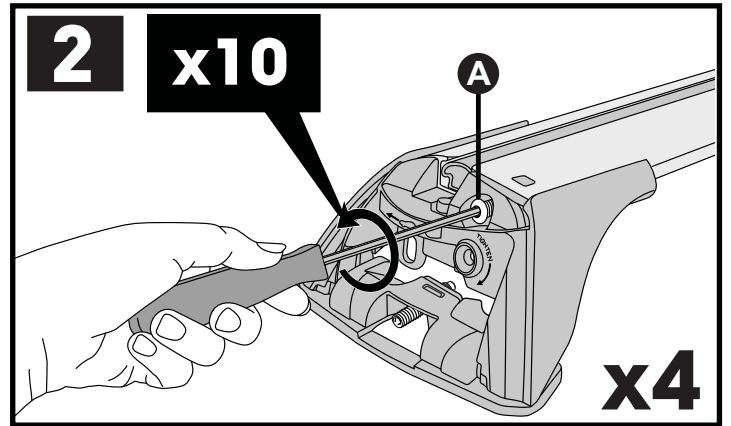

ATTENTION • ACHTUNG • ATENCIÓN • ATTENTION • OPPMERKSOMHET • ATENÇÃO • ВНИМАНИЕ
ATTENZIONE • UWAGA • UPOZORNĚNÍ • UPOZORNENIE • LET OP • UPPMÄRKSAMHET