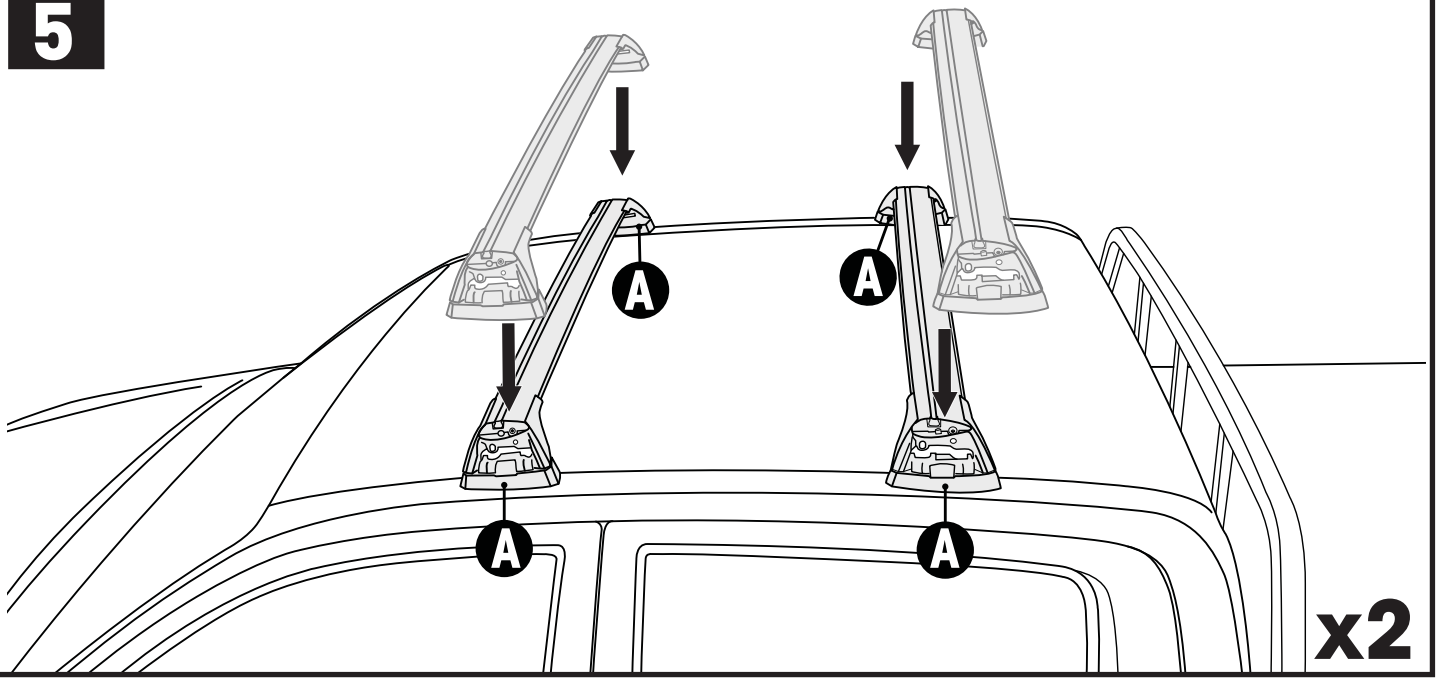

**5**

**6**

		-A	B
Ford Ranger Double Cab 4dr Ute Nov 11- Jul 15	AU, EU, NZ, ZA	220 mm (8 5/8")	530 mm (20 7/8")
Ford Ranger Double Cab 4dr Ute Aug 15+	AU, EU, NZ, ZA	220 mm (8 5/8")	530 mm (20 7/8")
Ford Ranger Single Cab 2dr Ute Jan 12 - 15	AU, EU, NZ, ZA	220 mm (8 5/8")	-
Ford Ranger Single Cab 2dr Ute Jan 15+	AU, NZ, ZA	220 mm (8 5/8")	-
Ford Ranger Regular Cab 2dr Ute 15+	EU	220 mm (8 5/8")	-
Ford Ranger Super Cab 4dr Ute Jan 12 - 15	AU, EU, NZ, ZA	230 mm (9")	370 mm (14 5/8")
Ford Ranger Super Cab 4dr Ute Aug 15+	AU, EU, NZ, ZA	230 mm (9")	370 mm (14 5/8")
Mazda BT-50 Dual Cab 4dr Ute Nov 11- Aug 15	AU, EU, NZ, ZA	220 mm (8 5/8")	530 mm (20 7/8")
Mazda BT-50 Dual Cab 4dr Ute Sep 15+	AU, NZ, ZA	220 mm (8 5/8")	530 mm (20 7/8")
Mazda BT-50 Freestyle Cab 4dr Ute Nov 11- Aug 15	AU, NZ, ZA	230 mm (9")	370 mm (14 5/8")
Mazda BT-50 Freestyle Cab 4dr Ute Sep 15+	AU, NZ, ZA	230 mm (9")	370 mm (14 5/8")
Mazda BT-50 Single Cab 2dr Ute Nov 11- Aug 15	AU, NZ, ZA	220 mm (8 5/8")	-
Mazda BT-50 Single Cab 2dr Ute Sep 15+	AU, NZ, ZA	220 mm (8 5/8")	-