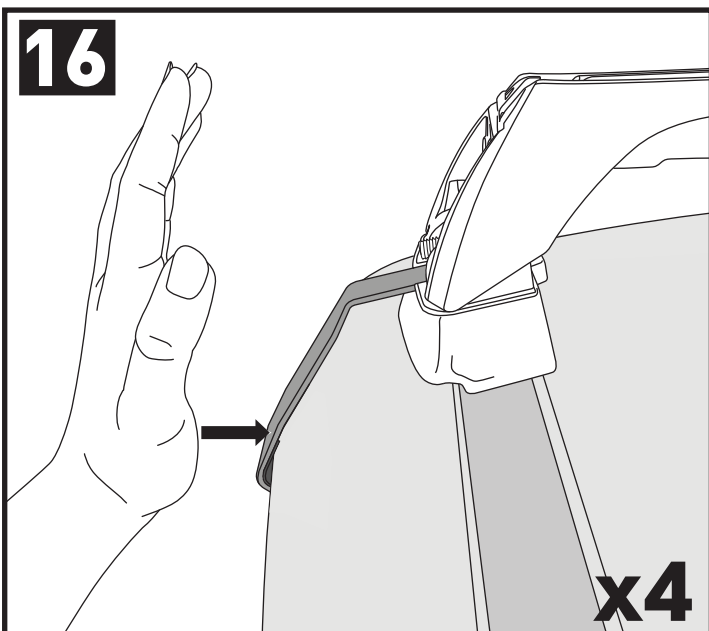

CLOSE • GESCHLOSSEN • CERRAR • FERMER • LUKKE • FECHAR • ЗАКРЫТЬ • SERRARE • BLISKO ZAVŘÍT • ZAVRIĚT • GESLOTEN • STÄNGA