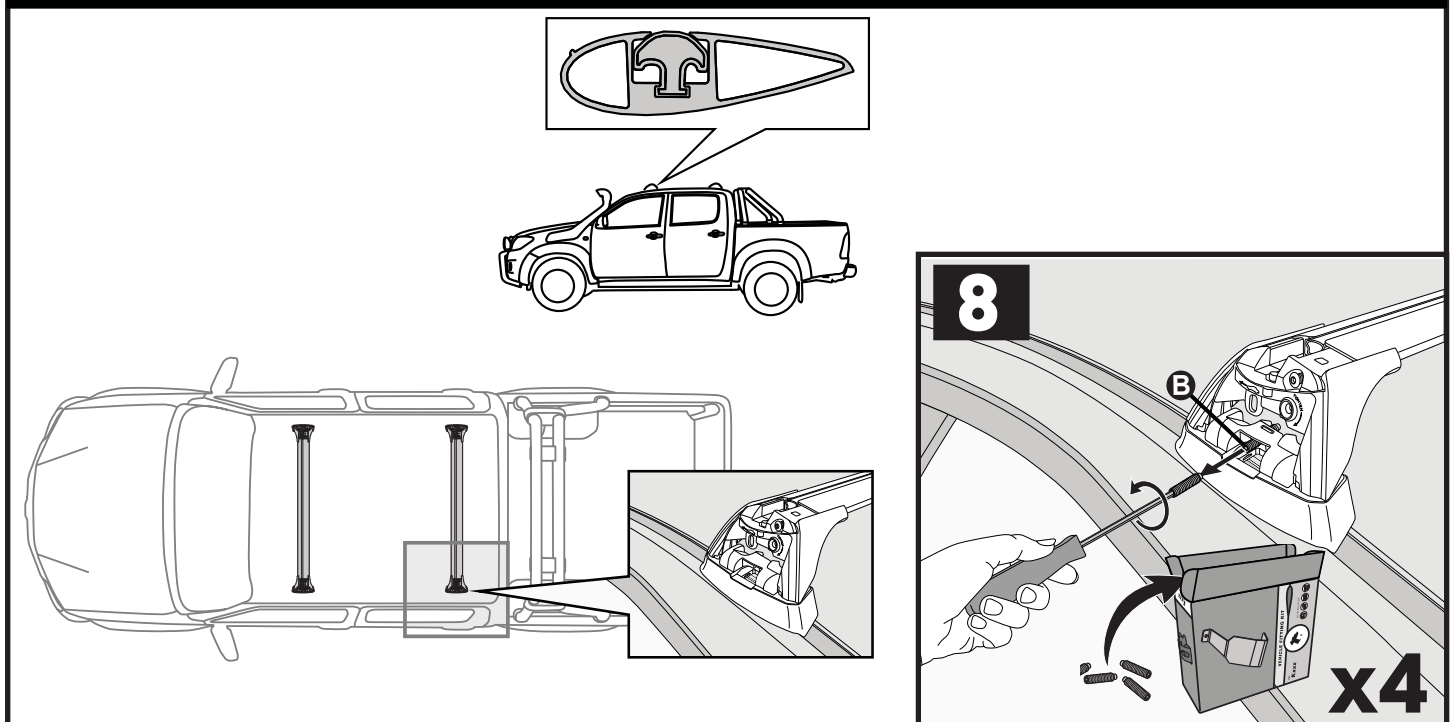

**PLACEMENT • PLATZIERUNG • COLOCACIÓN • MONTAGE • PLASSERING • COLOCAÇÃO • РАЗМЕЩЕНИЕ
MONTAGGIO • UMIESZCZENIE • UMÍSTĚNÍ • UMIESTNENIE • PLAATSING • PLACERING**