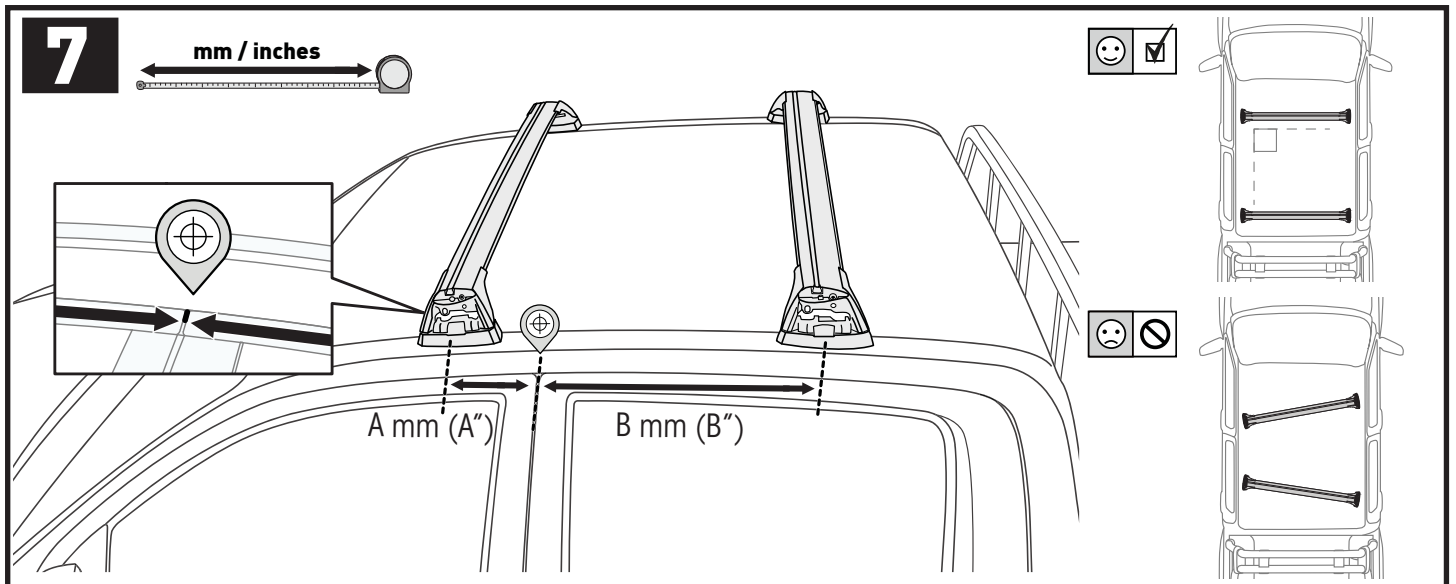

**5**

**6**

		-A	B
Ford Ranger Double Cab 4dr Ute Nov 11- Jul 15	AU, EU, NZ, ZA	220 mm (8 5/8")	530 mm (20 7/8")
Ford Ranger Double Cab 4dr Ute Aug 15+	AU, EU, NZ, ZA	220 mm (8 5/8")	530 mm (20 7/8")
Ford Ranger Single Cab 2dr Ute Jan 12 - 15	AU, EU, NZ, ZA	220 mm (8 5/8")	-
Ford Ranger Single Cab 2dr Ute Jan 15+	AU, NZ, ZA	220 mm (8 5/8")	-
Ford Ranger Regular Cab 2dr Ute 15+	EU	220 mm (8 5/8")	-
Ford Ranger Super Cab 4dr Ute Jan 12 - 15	AU, EU, NZ, ZA	230 mm (9")	370 mm (14 5/8")
Ford Ranger Super Cab 4dr Ute Aug 15+	AU, EU, NZ, ZA	230 mm (9")	370 mm (14 5/8")
Mazda BT-50 Dual Cab 4dr Ute Nov 11- Aug 15	AU, EU, NZ, ZA	220 mm (8 5/8")	530 mm (20 7/8")
Mazda BT-50 Dual Cab 4dr Ute Sep 15+	AU, NZ, ZA	220 mm (8 5/8")	530 mm (20 7/8")
Mazda BT-50 Freestyle Cab 4dr Ute Nov 11- Aug 15	AU, NZ, ZA	230 mm (9")	370 mm (14 5/8")
Mazda BT-50 Freestyle Cab 4dr Ute Sep 15+	AU, NZ, ZA	230 mm (9")	370 mm (14 5/8")
Mazda BT-50 Single Cab 2dr Ute Nov 11- Aug 15	AU, NZ, ZA	220 mm (8 5/8")	-
Mazda BT-50 Single Cab 2dr Ute Sep 15+	AU, NZ, ZA	220 mm (8 5/8")	-