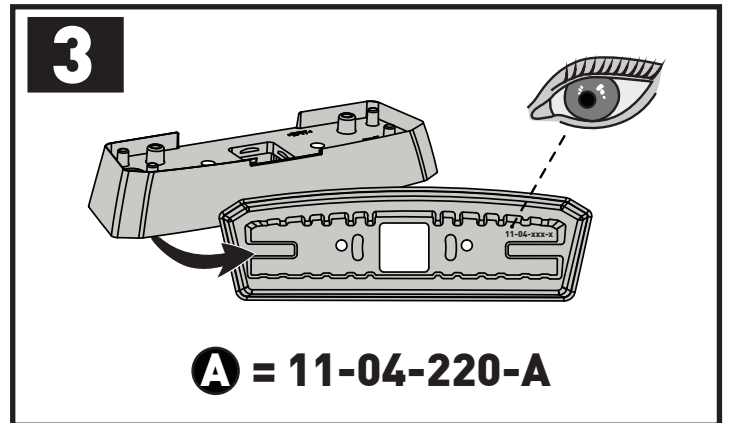

ATTENTION • ACHTUNG • ATENCIÓN • ATTENTION • OPPMERKSOMHET • ATENÇÃO • ВНИМАНИЕ
ATTENZIONE • UWAGA • UPOZORNĚNÍ • UPOZORNENIE • LET OP • UPPMÄRKSAMHET