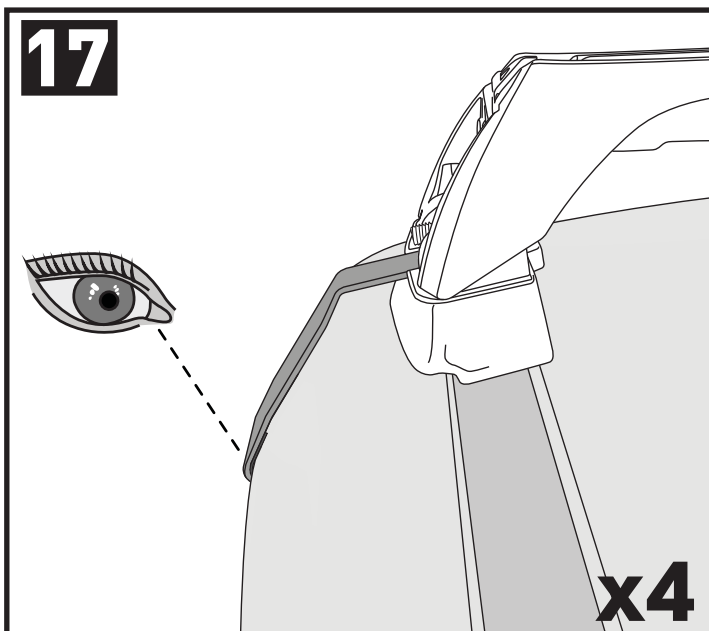

CLOSE • GESCHLOSSEN • CERRAR • FERMER • LUKKE • FECHAR • ЗАКРЫТЬ • SERRARE • BLISKO ZAVŘÍT • ZAVRIĚT • GESLOTEN • STÄNGA