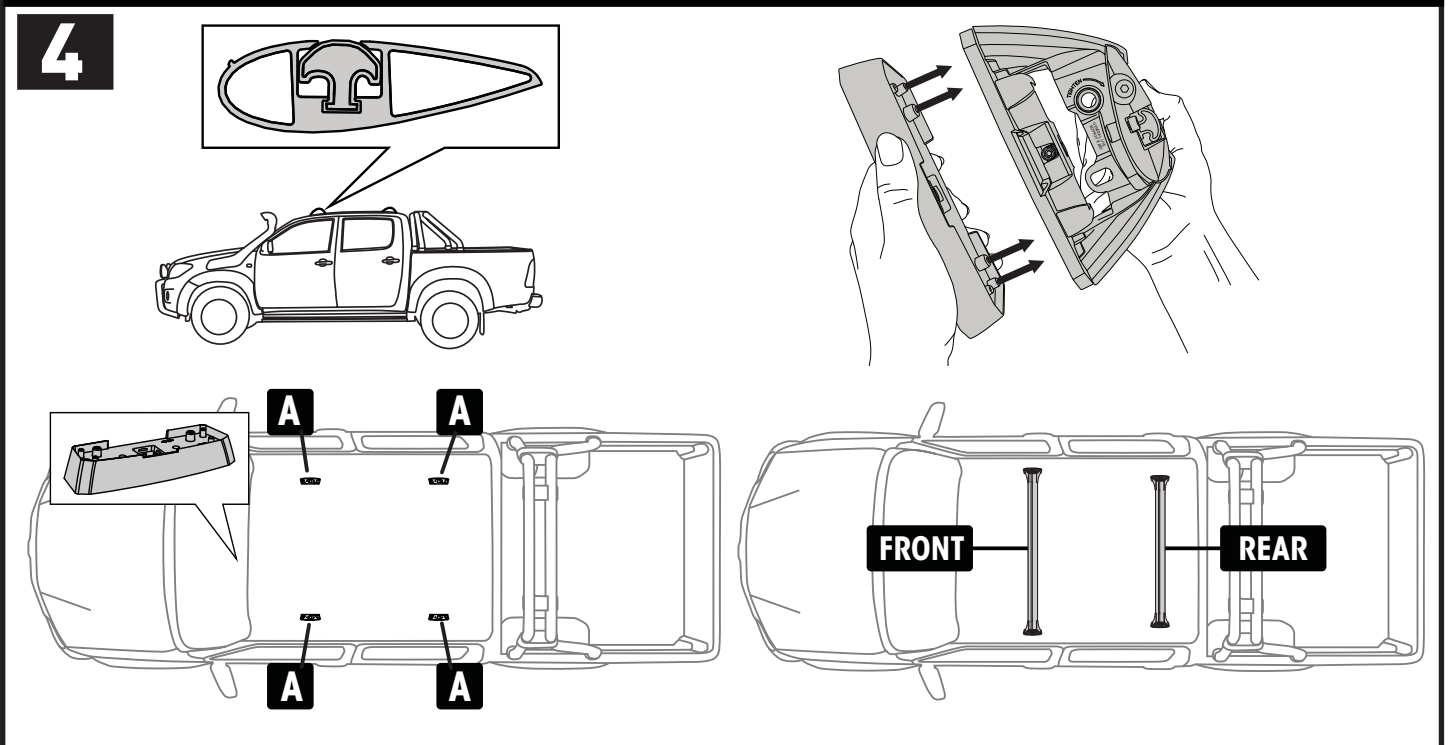

**5**

**6**

		-A	B
Ford Ranger Double Cab 4dr Ute Nov 11- Jul 15	AU, EU, NZ, ZA	220 mm (8 5/8")	530 mm (20 7/8")
Ford Ranger Double Cab 4dr Ute Aug 15+	AU, EU, NZ, ZA	220 mm (8 5/8")	530 mm (20 7/8")
Ford Ranger Single Cab 2dr Ute Jan 12 - 15	AU, EU, NZ, ZA	220 mm (8 5/8")	-
Ford Ranger Single Cab 2dr Ute Jan 15+	AU, NZ, ZA	220 mm (8 5/8")	-
Ford Ranger Regular Cab 2dr Ute 15+	EU	220 mm (8 5/8")	-
Ford Ranger Super Cab 4dr Ute Jan 12 - 15	AU, EU, NZ, ZA	230 mm (9")	370 mm (14 5/8")
Ford Ranger Super Cab 4dr Ute Aug 15+	AU, EU, NZ, ZA	230 mm (9")	370 mm (14 5/8")
Mazda BT-50 Dual Cab 4dr Ute Nov 11- Aug 15	AU, EU, NZ, ZA	220 mm (8 5/8")	530 mm (20 7/8")
Mazda BT-50 Dual Cab 4dr Ute Sep 15+	AU, NZ, ZA	220 mm (8 5/8")	530 mm (20 7/8")
Mazda BT-50 Freestyle Cab 4dr Ute Nov 11- Aug 15	AU, NZ, ZA	230 mm (9")	370 mm (14 5/8")
Mazda BT-50 Freestyle Cab 4dr Ute Sep 15+	AU, NZ, ZA	230 mm (9")	370 mm (14 5/8")
Mazda BT-50 Single Cab 2dr Ute Nov 11- Aug 15	AU, NZ, ZA	220 mm (8 5/8")	-
Mazda BT-50 Single Cab 2dr Ute Sep 15+	AU, NZ, ZA	220 mm (8 5/8")	-