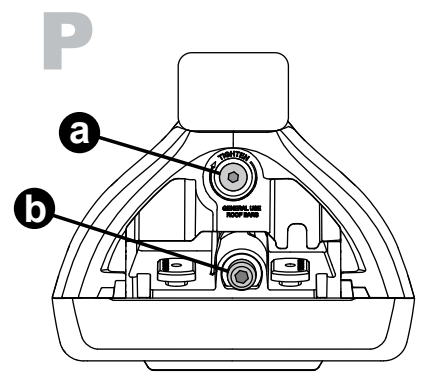

Through Bar (T)

Heavy Duty Bar (HD)

Square Bar/P-Bar (P)

K764

1.1 kg (2.5 lbs.)

14

2X

15

16

17

18

3Nm
(27 in-lb)

4X

19

F

T

HD

P

4X

20

4X

21

4X

K764	X 1	X 2
Galaxy	1008mm/39 11/16"	945mm/37 3/16"
Tourneo	980mm/38 5/8"	990 mm/39"