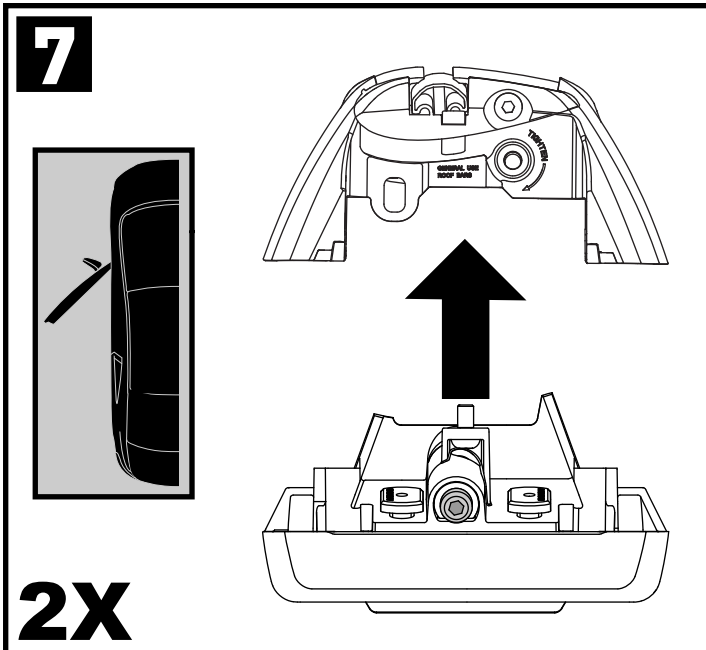

K764

Fitting Kit

MAX kg (lb)			
		   	
Ford Galaxy 5dr MPV 2010 - 2015	EU		75 kg (165 lb)
Ford Tourneo Connect 5dr VAN 2014+	EU,ZA		75 kg (165 lb)

CONTENTS • CONTENUTO • CONTENIDO • INHALT • CONTENUTI

Flush Bar (F)

Through Bar (T)

Heavy Duty Bar (HD)

Square Bar/P-Bar (P)

K764

1.1 kg (2.5 lbs.)

14

2X

15

16

17

18

3Nm
(27 in-lb)

4X

19

F

T

HD

P

4X

20

4X

21

4X

K764	X 1	X 2
Galaxy	1008mm/39 11/16"	945mm/37 3/16"
Tourneo	980mm/38 5/8"	990 mm/39"