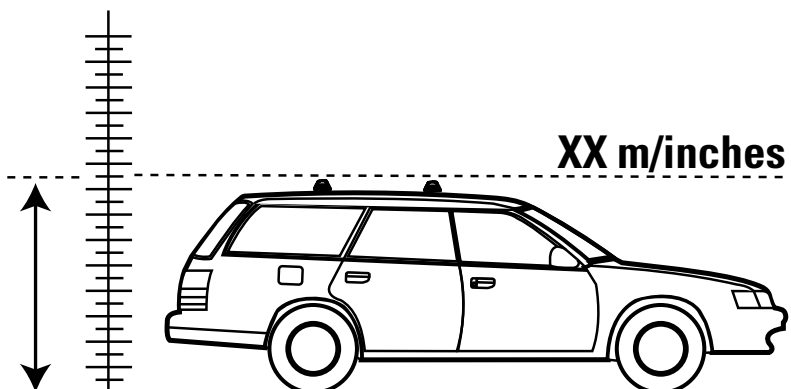

Record Height Here.
Noter la hauteur ici.
Escriba aquí la altura.
Hier Größe eintragen.
Annotate qui l'altezza.