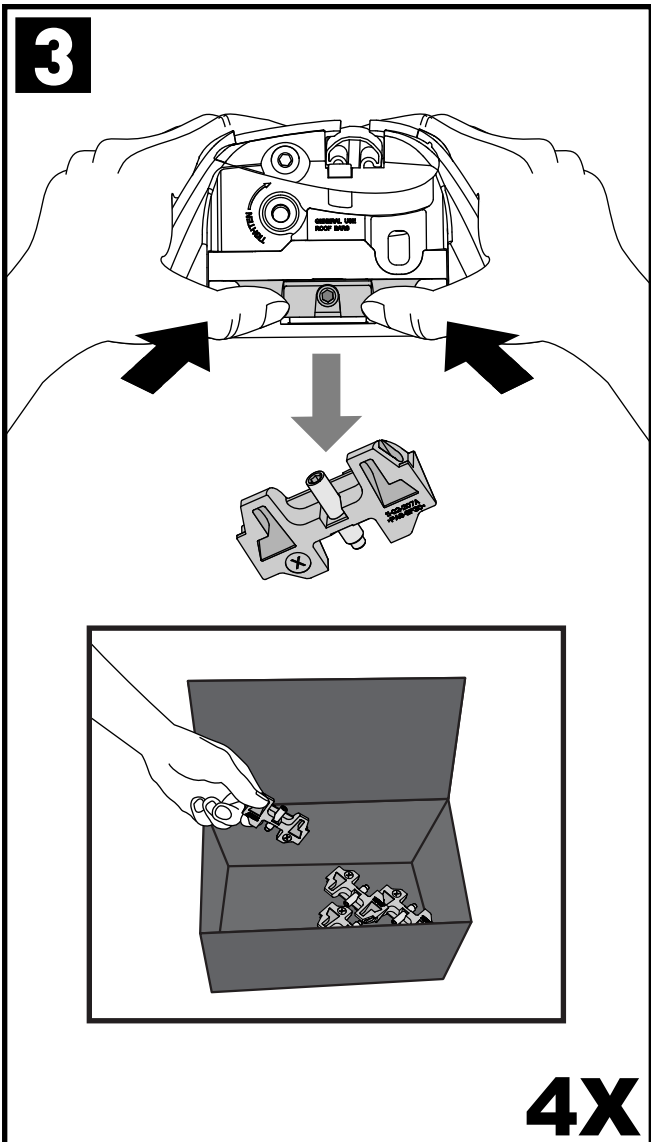

Through Bar (T)

Heavy Duty Bar (HD)

Square Bar/P-Bar (P)

K764

1.1 kg (2.5 lbs.)

14

2X

15

16

17

18

3Nm
(27 in-lb)

4X

19

F

T