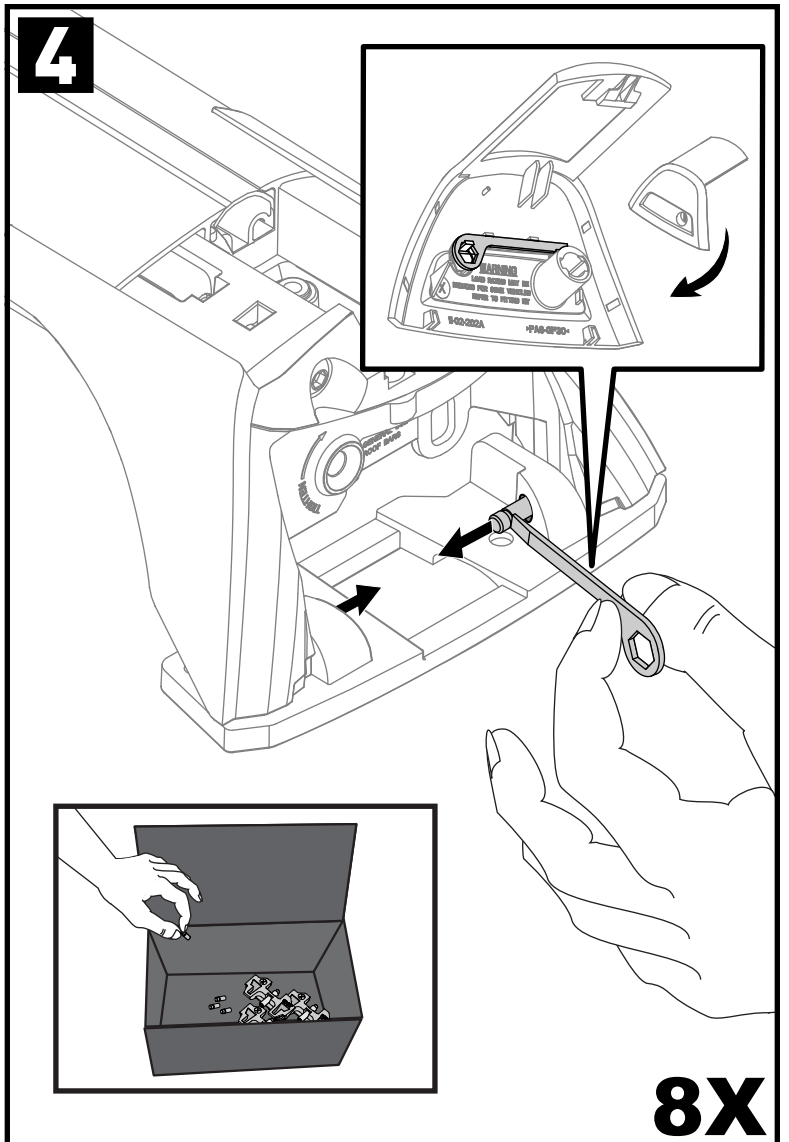

Through Bar (T)

Heavy Duty Bar (HD)

Square Bar/P-Bar (P)

K764

1.1 kg (2.5 lbs.)

14

2X

15