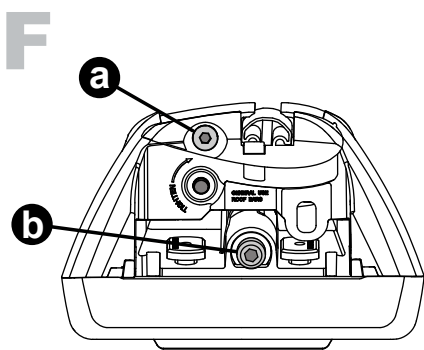

Through Bar (T)

Heavy Duty Bar (HD)

Square Bar/P-Bar (P)

K764

1.1 kg (2.5 lbs.)

14

2X

15

16

17

18

3Nm
(27 in-lb)

4X

19

F

T