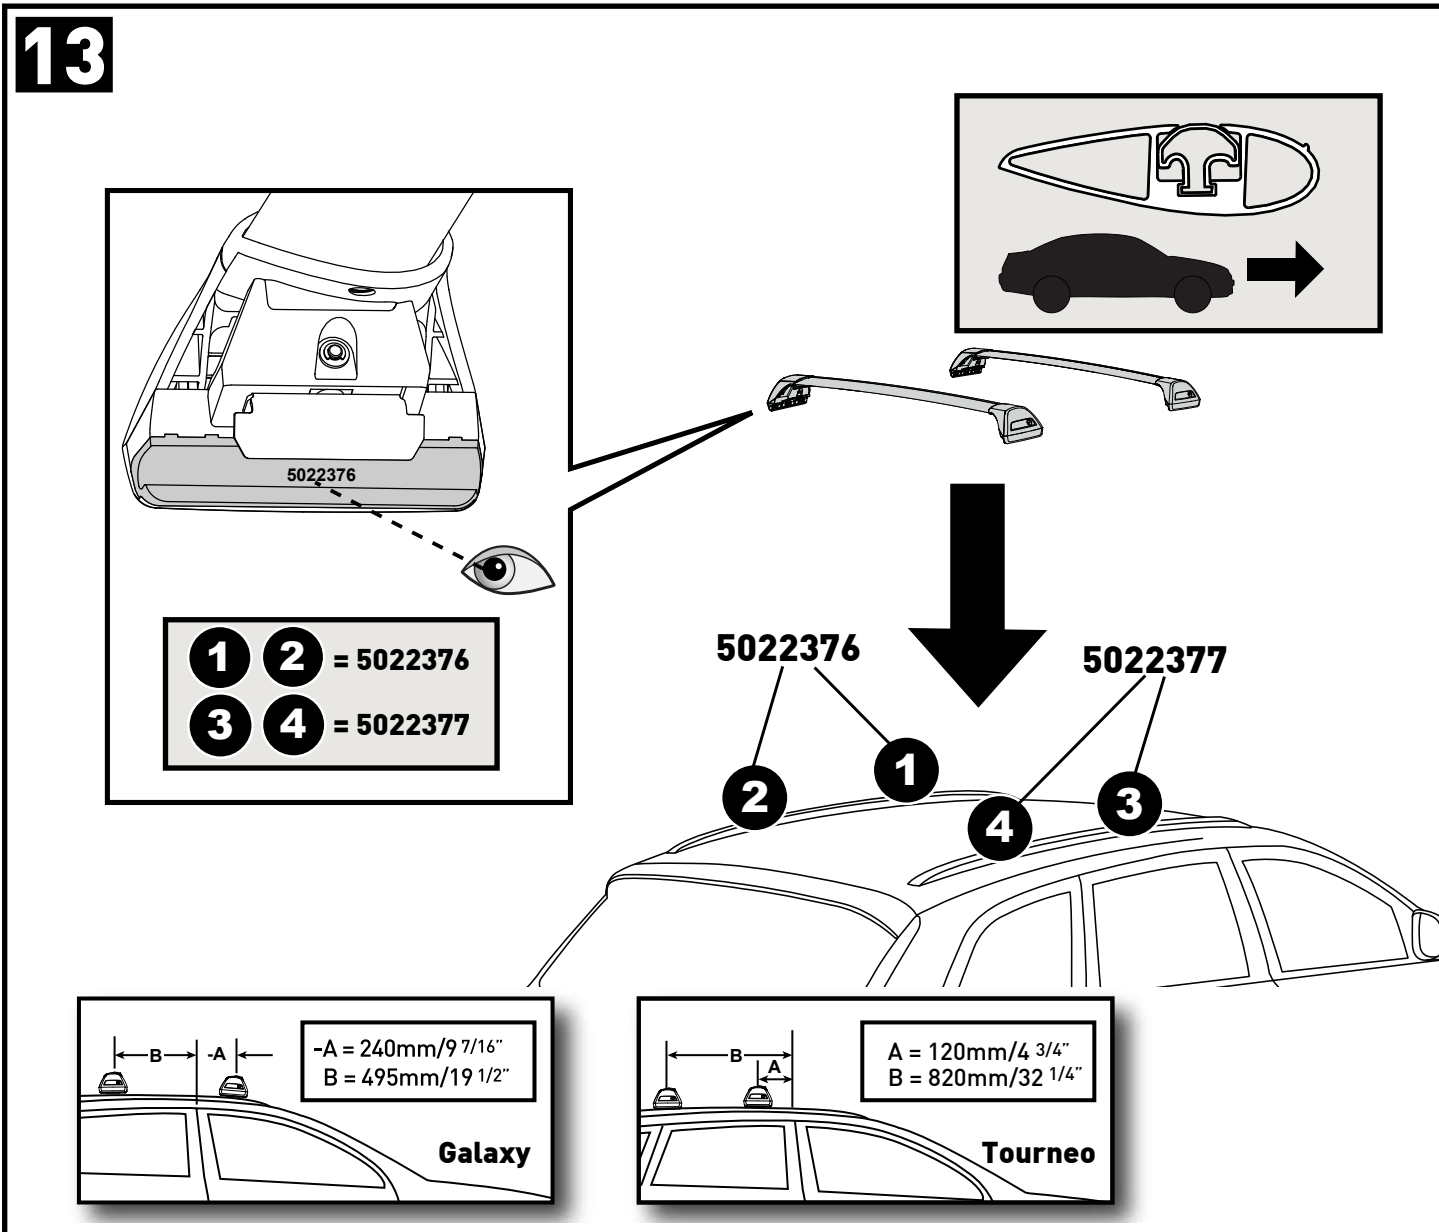

K764

Fitting Kit

MAX kg (lb)			
		   	
Ford Galaxy 5dr MPV 2010 - 2015	EU		75 kg (165 lb)
Ford Tourneo Connect 5dr VAN 2014+	EU,ZA		75 kg (165 lb)

CONTENTS • CONTENUTO • CONTENIDO • INHALT • CONTENUTI

Flush Bar (F)

Through Bar (T)

Heavy Duty Bar (HD)

Square Bar/P-Bar (P)

K764

1.1 kg (2.5 lbs.)

14

2X

15

16

17

18

3Nm
(27 in-lb)

4X

19

F

T

HD

P

4X

20

4X

21

4X

K764	X 1	X 2
Galaxy	1008mm/39 11/16"	945mm/37 3/16"
Tourneo	980mm/38 5/8"	990 mm/39"