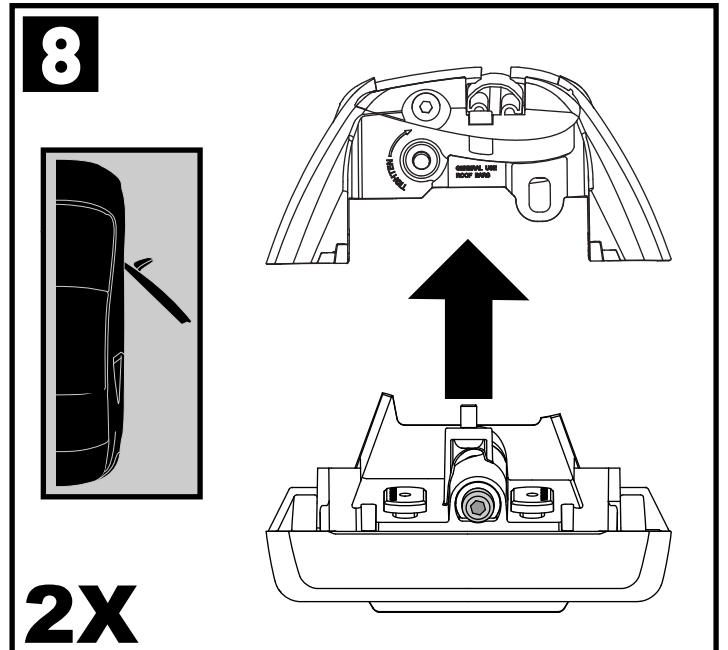

Through Bar (T)

Heavy Duty Bar (HD)

Square Bar/P-Bar (P)

K764

1.1 kg (2.5 lbs.)

14

2X

15

16

17

18

3Nm
(27 in-lb)

4X

19

F

T