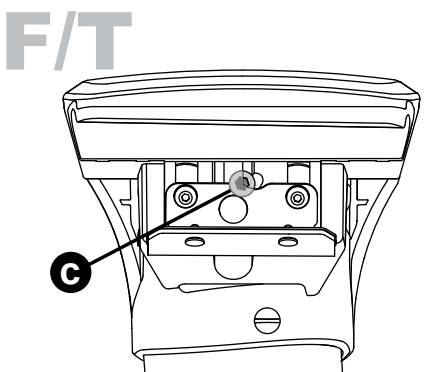

Through Bar (T)

Heavy Duty Bar (HD)

Square Bar/P-Bar (P)

K764

1.1 kg (2.5 lbs.)

14

2X

15

16

17

18

3Nm
(27 in-lb)

4X

19

F

T