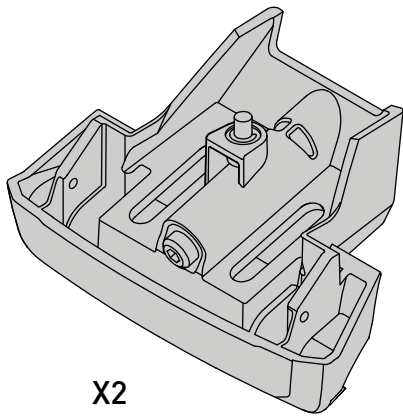

K764

Fitting Kit

MAX kg (lb)			
		   	
Ford Galaxy 5dr MPV 2010 - 2015	EU		75 kg (165 lb)
Ford Tourneo Connect 5dr VAN 2014+	EU,ZA		75 kg (165 lb)

CONTENTS • CONTENUTO • CONTENIDO • INHALT • CONTENUTI

Flush Bar (F)

Through Bar (T)

Heavy Duty Bar (HD)

Square Bar/P-Bar (P)

K764

1.1 kg (2.5 lbs.)

14

2X

15

16

17

18

3Nm
(27 in-lb)

4X

19

F

T

HD

P

4X

20

4X

21

4X

K764	X 1	X 2
Galaxy	1008mm/39 11/16"	945mm/37 3/16"
Tourneo	980mm/38 5/8"	990 mm/39"