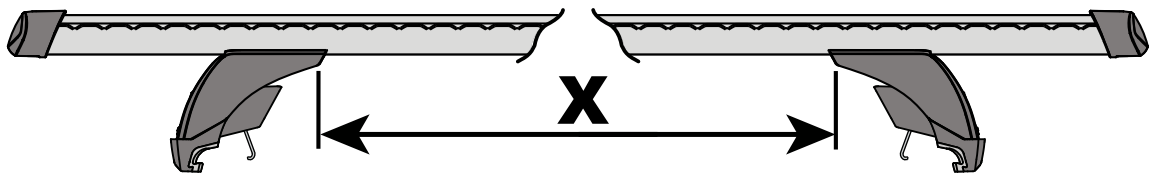

K764	X 1	X 2
Galaxy	1008mm/39 11/16"	945mm/37 3/16"
Tourneo	980mm/38 5/8"	990 mm/39"

F

T

HD

P

Record Height Here.
Noter la hauteur ici.
Escriba aquí la altura.
Hier Größe eintragen.
Annotate qui l'altezza.