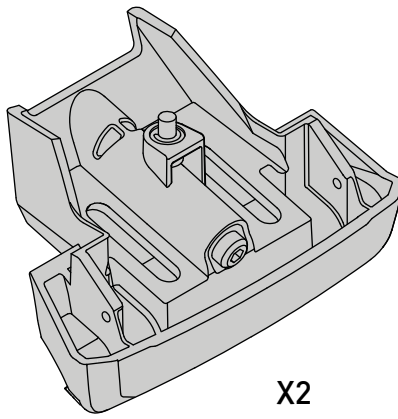

K764

Fitting Kit

MAX kg (lb)			
		   	
Ford Galaxy 5dr MPV 2010 - 2015	EU		75 kg (165 lb)
Ford Tourneo Connect 5dr VAN 2014+	EU,ZA		75 kg (165 lb)

CONTENTS • CONTENUTO • CONTENIDO • INHALT • CONTENUTI

Flush Bar (F)

Through Bar (T)

Heavy Duty Bar (HD)

Square Bar/P-Bar (P)

K764

1.1 kg (2.5 lbs.)

14

2X

15

16

17

18

3Nm
(27 in-lb)

4X

19

F

T

HD

P

4X

20

4X

21

4X

K764	X 1	X 2
Galaxy	1008mm/39 11/16"	945mm/37 3/16"
Tourneo	980mm/38 5/8"	990 mm/39"