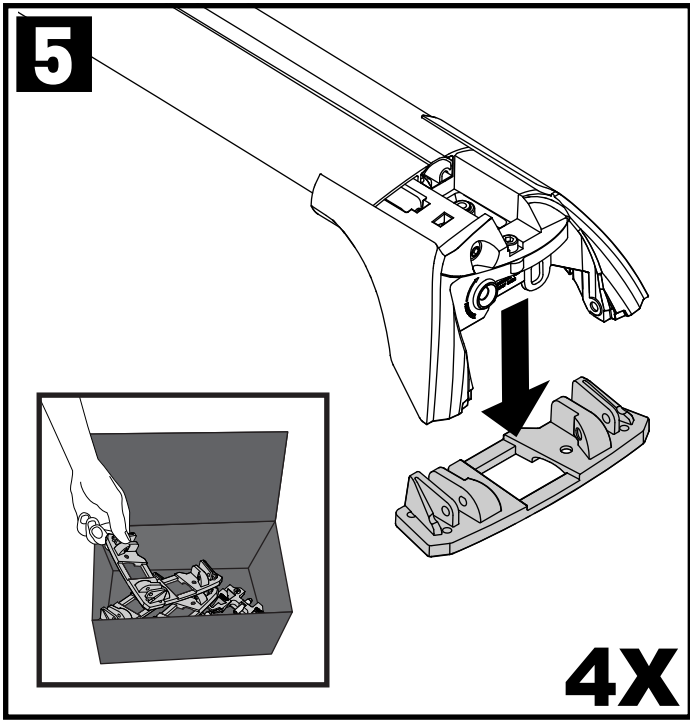

Through Bar (T)

Heavy Duty Bar (HD)

Square Bar/P-Bar (P)

K764

1.1 kg (2.5 lbs.)

14

2X

15

16

17

18

3Nm
(27 in-lb)

4X

19

F

T