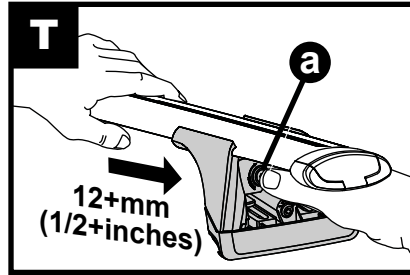

Through Bar (T)

Heavy Duty Bar (HD)

Square Bar/P-Bar (P)

K764

1.1 kg (2.5 lbs.)

14

2X

15

16

17

18

3Nm
(27 in-lb)

4X

19

F

T