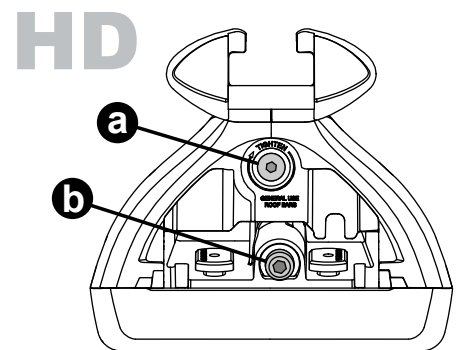

Through Bar (T)

Heavy Duty Bar (HD)

Square Bar/P-Bar (P)

K764

1.1 kg (2.5 lbs.)

14

2X

15

16

17

18

3Nm
(27 in-lb)

4X

19

F

T

HD

P

4X

20

4X

21

4X

K764	X 1	X 2
Galaxy	1008mm/39 11/16"	945mm/37 3/16"
Tourneo	980mm/38 5/8"	990 mm/39"