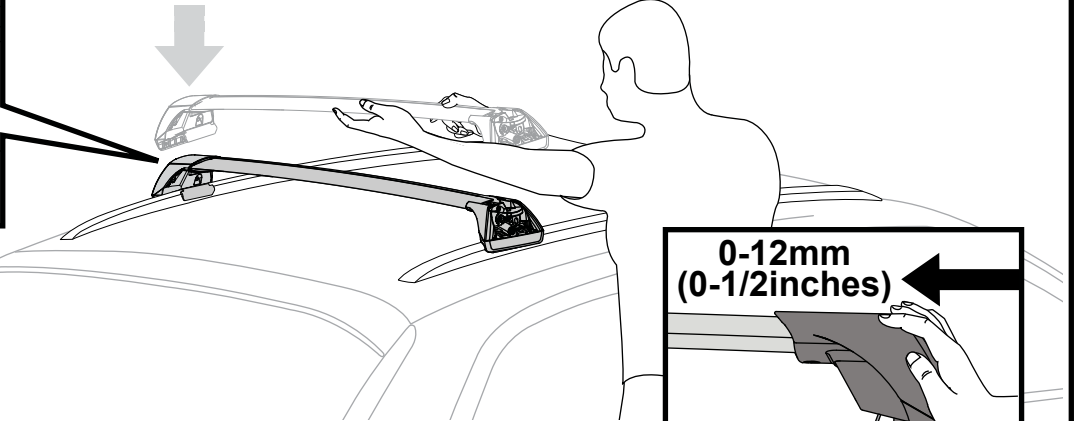

Through Bar (T)

Heavy Duty Bar (HD)

Square Bar/P-Bar (P)

K764

1.1 kg (2.5 lbs.)

14

2X

15