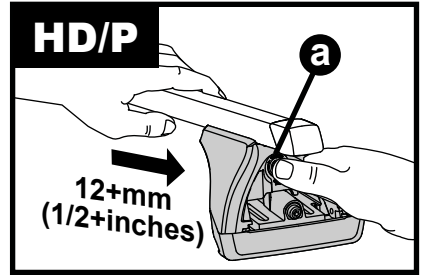

Through Bar (T)

Heavy Duty Bar (HD)

Square Bar/P-Bar (P)

K764

1.1 kg (2.5 lbs.)

14

2X

15