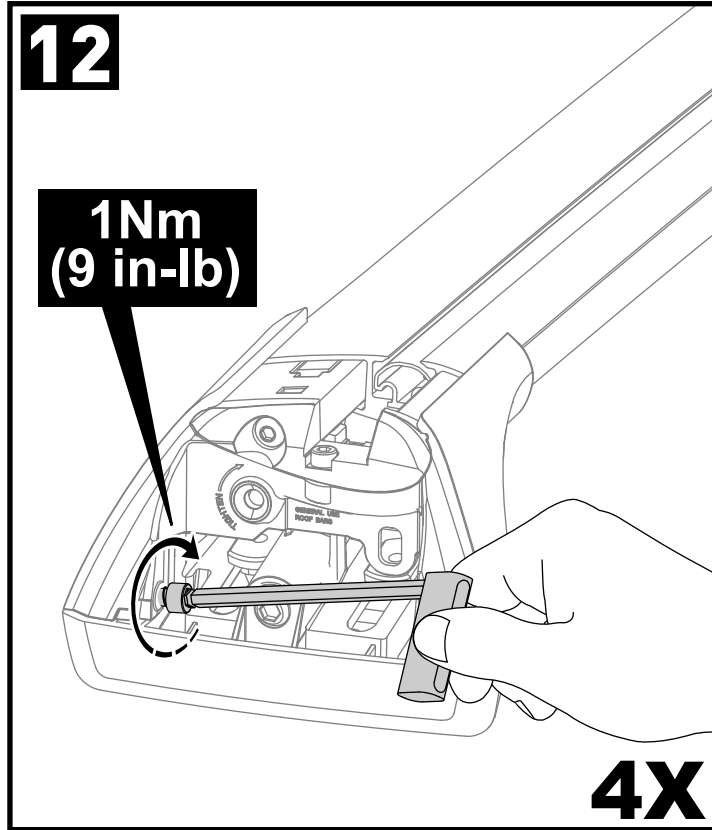

K764

Fitting Kit

MAX kg (lb)			
		   	
Ford Galaxy 5dr MPV 2010 - 2015	EU		75 kg (165 lb)
Ford Tourneo Connect 5dr VAN 2014+	EU,ZA		75 kg (165 lb)

CONTENTS • CONTENUTO • CONTENIDO • INHALT • CONTENUTI

Flush Bar (F)

Through Bar (T)

Heavy Duty Bar (HD)

Square Bar/P-Bar (P)

K764

1.1 kg (2.5 lbs.)

14

2X

15

16

17

18

3Nm
(27 in-lb)

4X

19

F

T