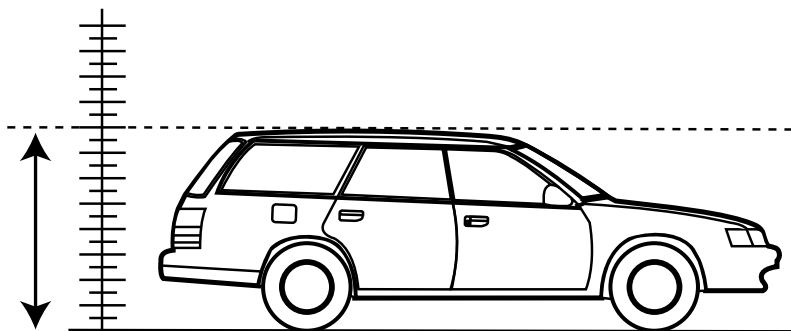

Record Height Here.
Noter la hauteur ici.
Escriba aquí la altura.
Hier Größe eintragen.
Annotate qui l'altezza.