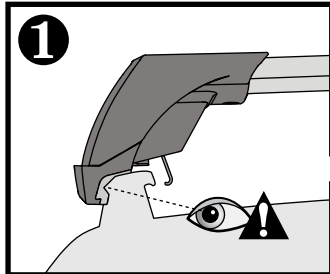

Through Bar (T)

Heavy Duty Bar (HD)

Square Bar/P-Bar (P)

K764

1.1 kg (2.5 lbs.)

14

2X

15