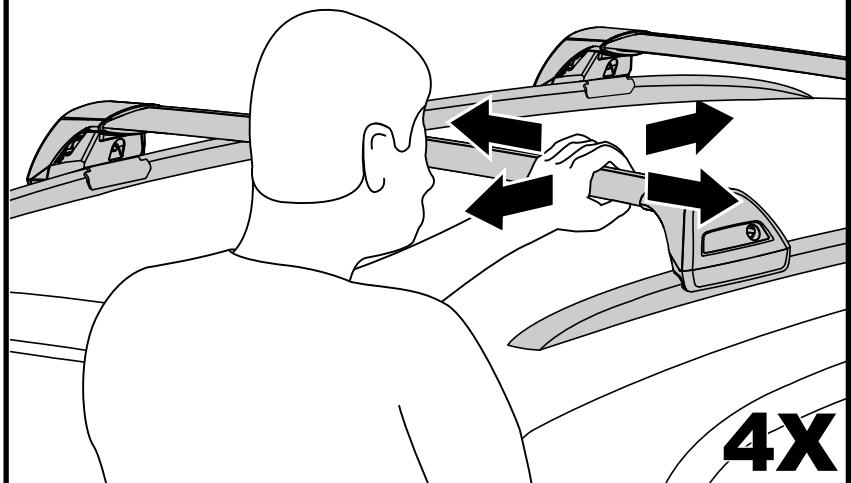

HD

P

4X

20

4X

21

4X

K764	X 1	X 2
Galaxy	1008mm/39 11/16"	945mm/37 3/16"
Tourneo	980mm/38 5/8"	990 mm/39"