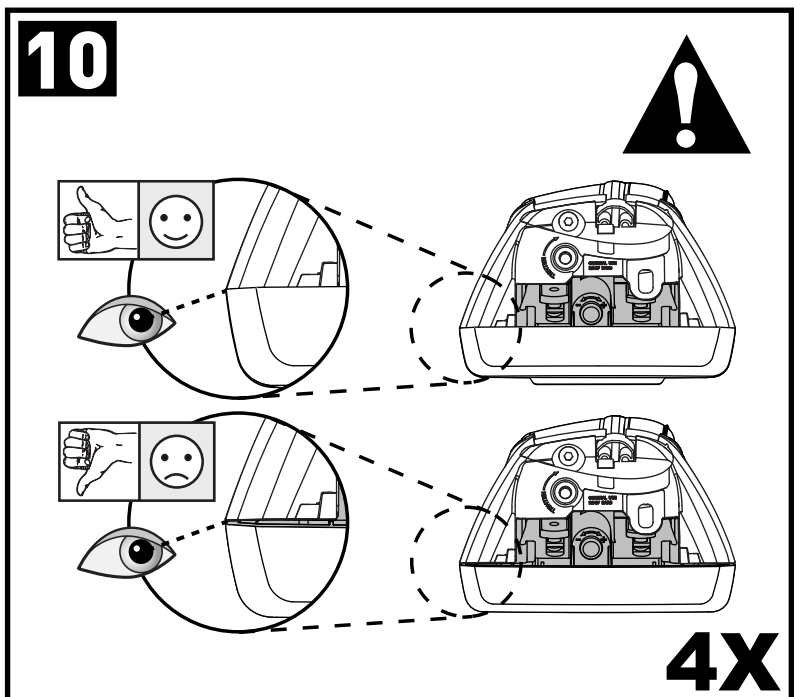

K764

Fitting Kit

MAX kg (lb)			
		   	
Ford Galaxy 5dr MPV 2010 - 2015	EU		75 kg (165 lb)
Ford Tourneo Connect 5dr VAN 2014+	EU,ZA		75 kg (165 lb)

CONTENTS • CONTENUTO • CONTENIDO • INHALT • CONTENUTI

Flush Bar (F)

Through Bar (T)

Heavy Duty Bar (HD)

Square Bar/P-Bar (P)

K764

1.1 kg (2.5 lbs.)

14

2X

15

16

17

18

3Nm
(27 in-lb)

4X

19

F

T

HD

P

4X

20

4X

21

4X

K764	X 1	X 2
Galaxy	1008mm/39 11/16"	945mm/37 3/16"
Tourneo	980mm/38 5/8"	990 mm/39"