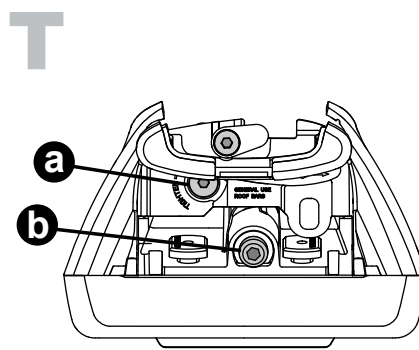

Through Bar (T)

Heavy Duty Bar (HD)

Square Bar/P-Bar (P)

K764

1.1 kg (2.5 lbs.)

14

2X

15

16

17

18

3Nm
(27 in-lb)

4X

19

F

T