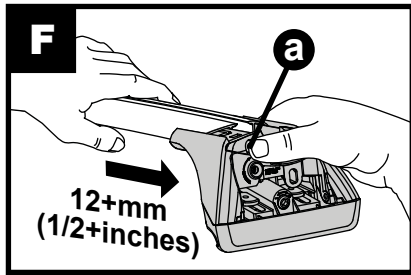

Through Bar (T)

Heavy Duty Bar (HD)

Square Bar/P-Bar (P)

K764

1.1 kg (2.5 lbs.)

14

2X

15

16

17

18

3Nm
(27 in-lb)

4X

19

F

T