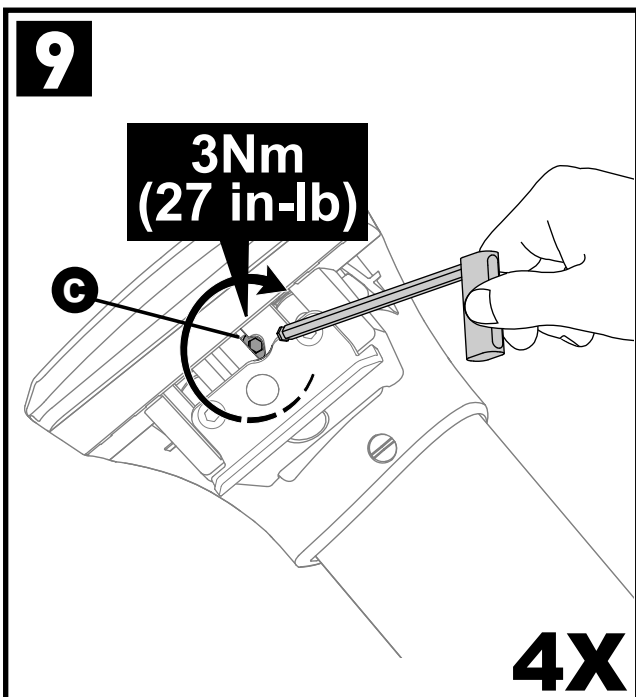

K764

Fitting Kit

MAX kg (lb)			
		   	
Ford Galaxy 5dr MPV 2010 - 2015	EU		75 kg (165 lb)
Ford Tourneo Connect 5dr VAN 2014+	EU,ZA		75 kg (165 lb)

CONTENTS • CONTENUTO • CONTENIDO • INHALT • CONTENUTI

Flush Bar (F)

Through Bar (T)

Heavy Duty Bar (HD)

Square Bar/P-Bar (P)

K764

1.1 kg (2.5 lbs.)

14

2X

15

16

17

18

3Nm
(27 in-lb)

4X

19

F

T

HD

P

4X

20

4X

21

4X

K764	X 1	X 2
Galaxy	1008mm/39 11/16"	945mm/37 3/16"
Tourneo	980mm/38 5/8"	990 mm/39"