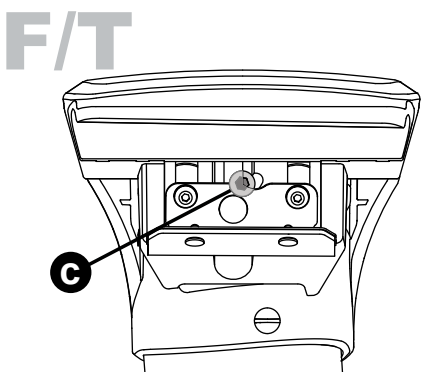

CONTENTS • CONTENUTO • CONTENIDO • INHALT • CONTENUTI

Flush Bar (F)

Through Bar (T)

Heavy Duty Bar (HD)

Square Bar/P-Bar (P)

K794

— 1.1 kg
— (2.5 lbs.)

13