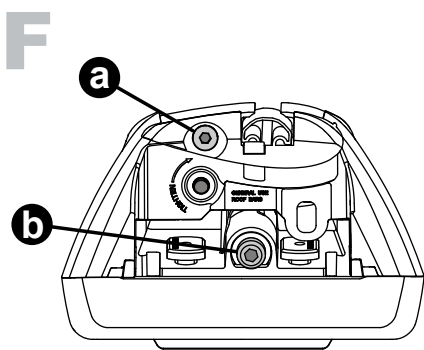

CONTENTS • CONTENUTO • CONTENIDO • INHALT • CONTENUTI

Flush Bar (F)

Through Bar (T)

Heavy Duty Bar (HD)

Square Bar/P-Bar (P)

K794

— 1.1 kg
— (2.5 lbs.)

13

	-A	B
V40	70mm/ 2 3/4"	680mm/ 26 3/4"
V60	55mm/ 2 3/16"	645mm/ 25 3/8"

B A

14

2X

15

16

17

18