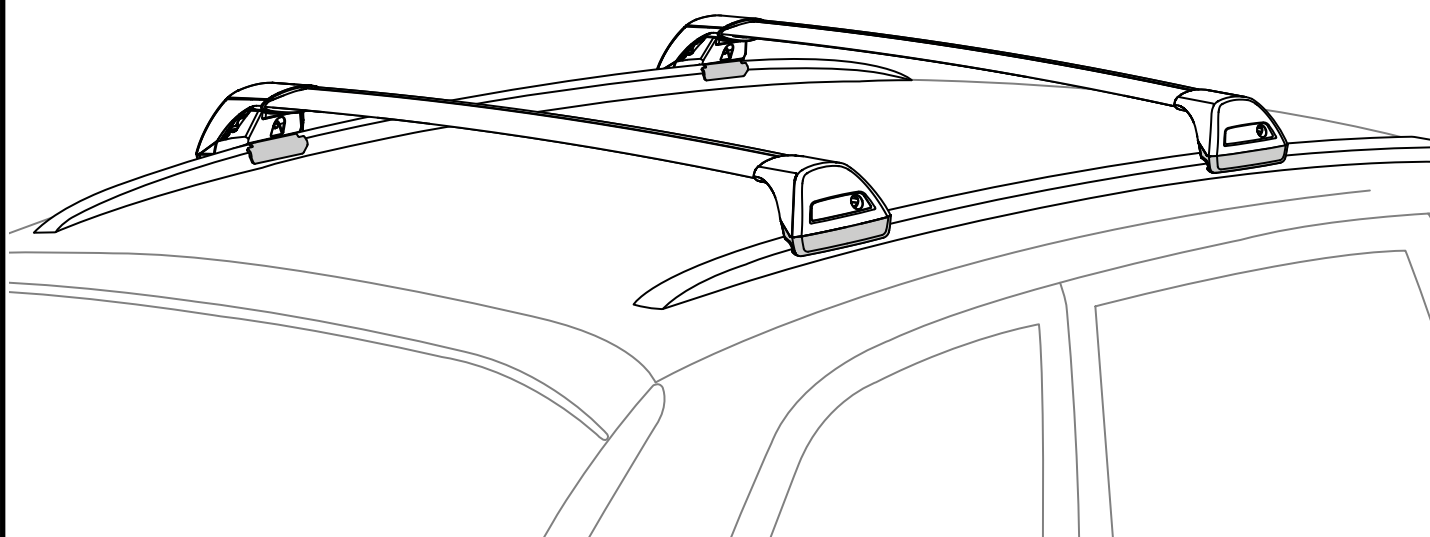

K794

Fitting Kit

MAX kg (lb)					
		F	T	HD	P
Volvo V40 CC 5dr Hatch 2016+	AU, NZ, ZA, EU, CN				
Volvo V40 CC 5dr Hatch 2013-2015	AU, NZ, ZA, EU, CN				
Volvo V60 CC 5dr Estate 2015+	EU,US,CN				
Volvo V60 CC 5dr Wagon 2015+	AU,NZ,ZA				
Volvo V60 5dr Estate 2010+	EU,US,CN				
Volvo V60 5dr Wagon 2010+	AU,NZ,ZA