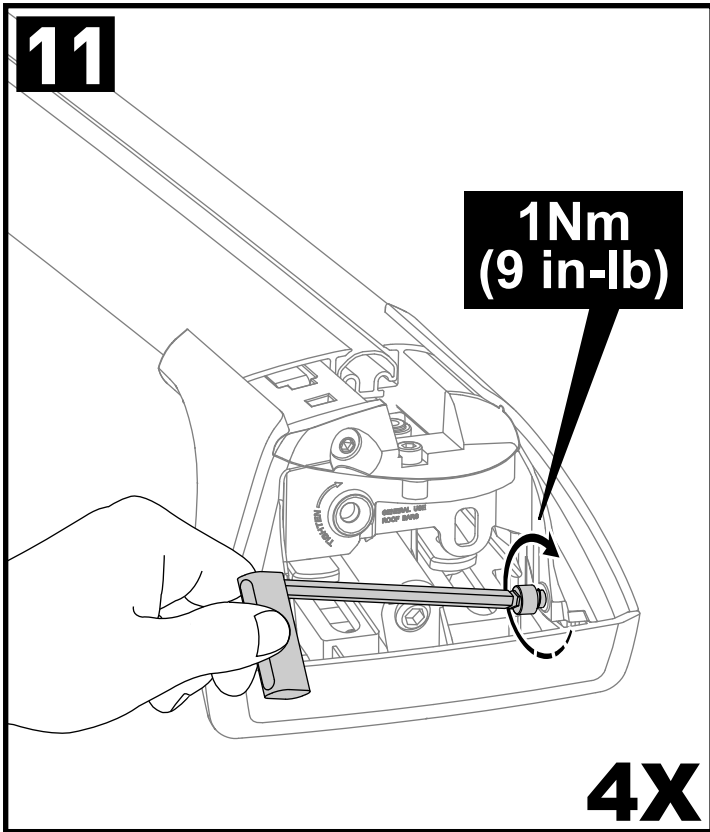

CONTENTS • CONTENUTO • CONTENIDO • INHALT • CONTENUTI

Flush Bar (F)

Through Bar (T)

Heavy Duty Bar (HD)

Square Bar/P-Bar (P)

K794

— 1.1 kg
— (2.5 lbs.)

13