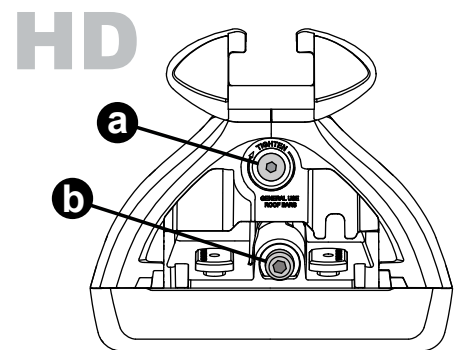

CONTENTS • CONTENUTO • CONTENIDO • INHALT • CONTENUTI

Flush Bar (F)

Through Bar (T)

Heavy Duty Bar (HD)

Square Bar/P-Bar (P)

K794

— 1.1 kg
— (2.5 lbs.)

13

	-A	B
V40	70mm/ 2 3/4"	680mm/ 26 3/4"
V60	55mm/ 2 3/16"	645mm/ 25 3/8"

B A

14

2X

15

16

17

18