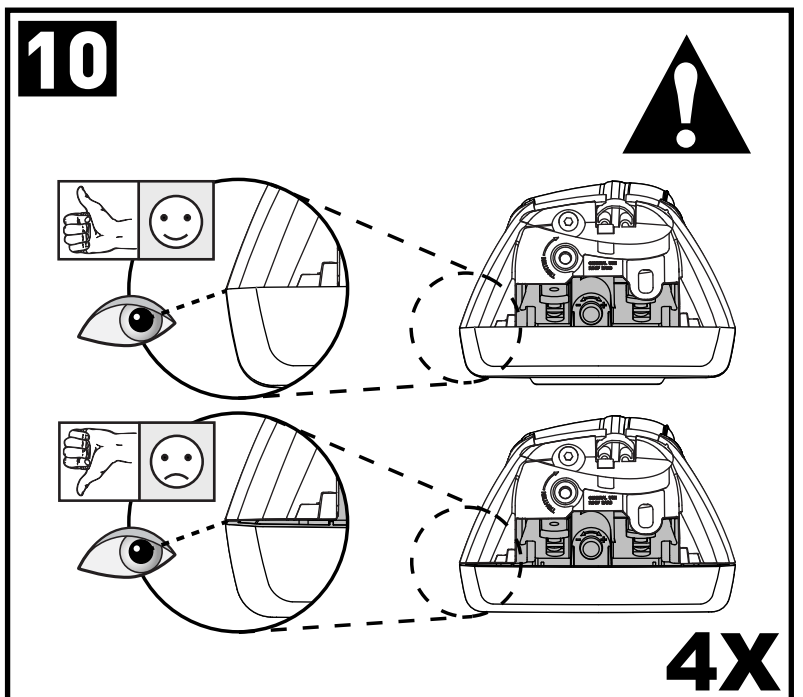

CONTENTS • CONTENUTO • CONTENIDO • INHALT • CONTENUTI

Flush Bar (F)

Through Bar (T)

Heavy Duty Bar (HD)

Square Bar/P-Bar (P)

K794

— 1.1 kg
— (2.5 lbs.)

13