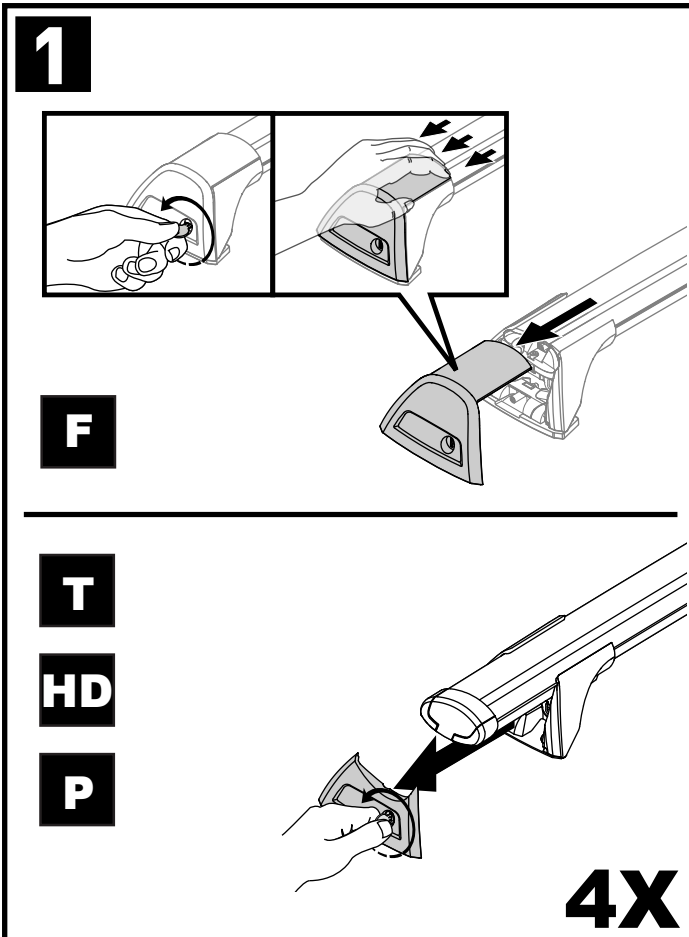

CONTENTS • CONTENUTO • CONTENIDO • INHALT • CONTENUTI

Flush Bar (F)

Through Bar (T)

Heavy Duty Bar (HD)

Square Bar/P-Bar (P)

K794

— 1.1 kg
— (2.5 lbs.)

13