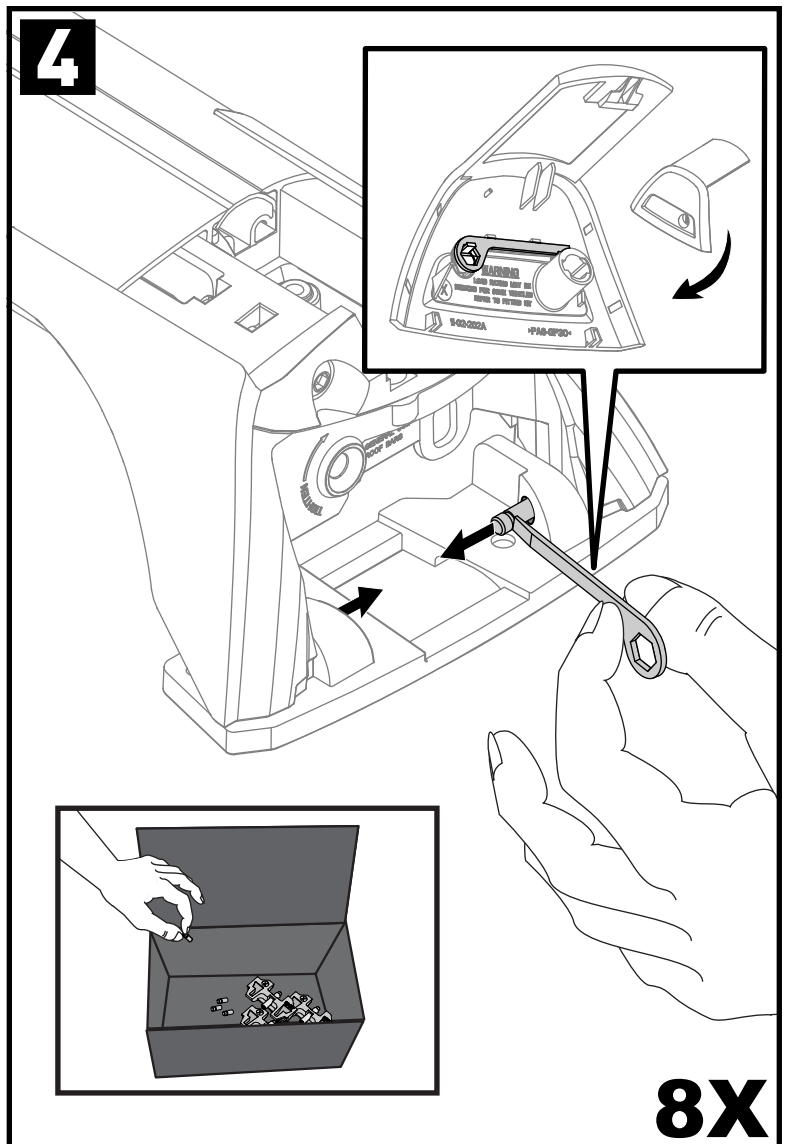

CONTENTS • CONTENUTO • CONTENIDO • INHALT • CONTENUTI

Flush Bar (F)

Through Bar (T)

Heavy Duty Bar (HD)

Square Bar/P-Bar (P)

K794

— 1.1 kg
— (2.5 lbs.)

13