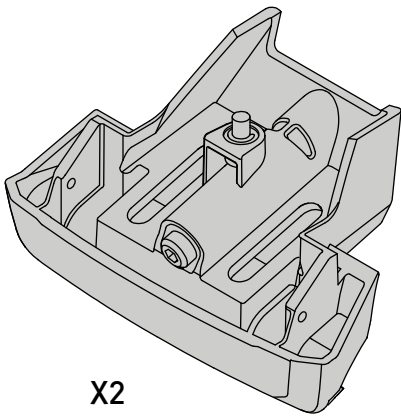

CONTENTS • CONTENUTO • CONTENIDO • INHALT • CONTENUTI

Flush Bar (F)

Through Bar (T)

Heavy Duty Bar (HD)

Square Bar/P-Bar (P)

K794

— 1.1 kg
— (2.5 lbs.)

13

	-A	B
V40	70mm/ 2 3/4"	680mm/ 26 3/4"
V60	55mm/ 2 3/16"	645mm/ 25 3/8"

B A

14

2X

15

16

17

18