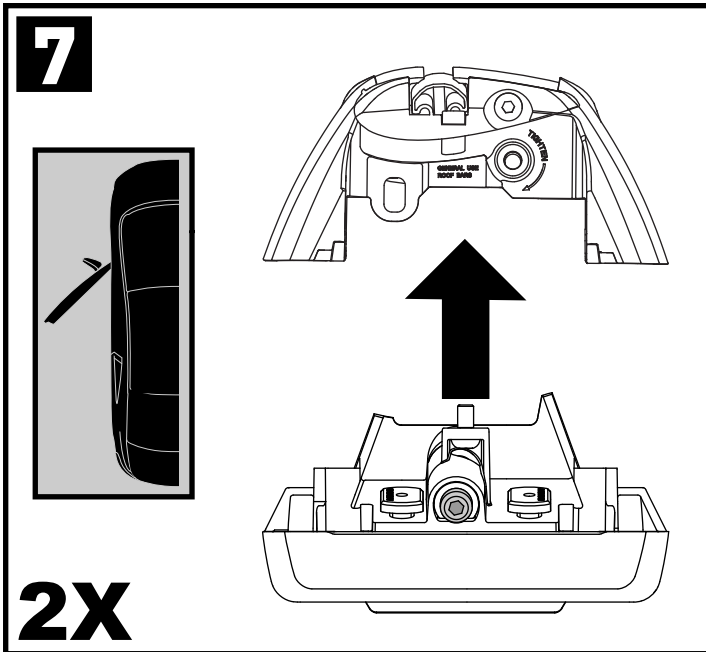

CONTENTS • CONTENUTO • CONTENIDO • INHALT • CONTENUTI

Flush Bar (F)

Through Bar (T)

Heavy Duty Bar (HD)

Square Bar/P-Bar (P)

K794

— 1.1 kg
— (2.5 lbs.)

13

	-A	B
V40	70mm/ 2 3/4"	680mm/ 26 3/4"
V60	55mm/ 2 3/16"	645mm/ 25 3/8"

B A

14

2X

15

16

17

18

**3Nm
(27 in-lb)**

4X

19

F

T

HD

P

4X