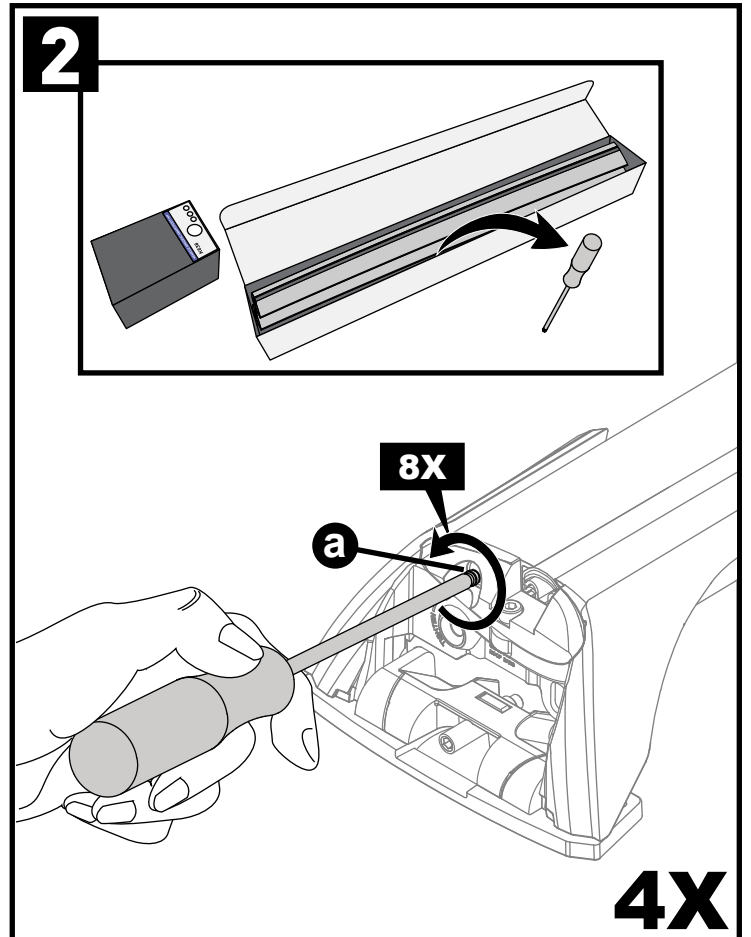

CONTENTS • CONTENUTO • CONTENIDO • INHALT • CONTENUTI

Flush Bar (F)

Through Bar (T)

Heavy Duty Bar (HD)

Square Bar/P-Bar (P)

K794

— 1.1 kg
— (2.5 lbs.)

13