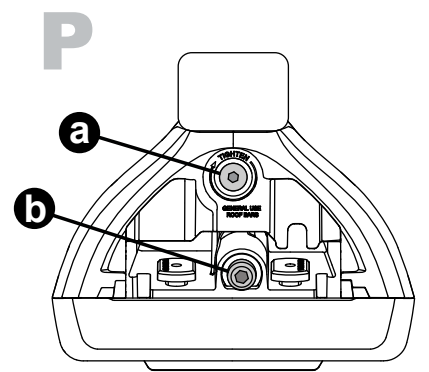

CONTENTS • CONTENUTO • CONTENIDO • INHALT • CONTENUTI

Flush Bar (F)

Through Bar (T)

Heavy Duty Bar (HD)

Square Bar/P-Bar (P)

K794

— 1.1 kg
— (2.5 lbs.)

13

	-A	B
V40	70mm/ 2 3/4"	680mm/ 26 3/4"
V60	55mm/ 2 3/16"	645mm/ 25 3/8"

B A

14

2X

15

16

17

18