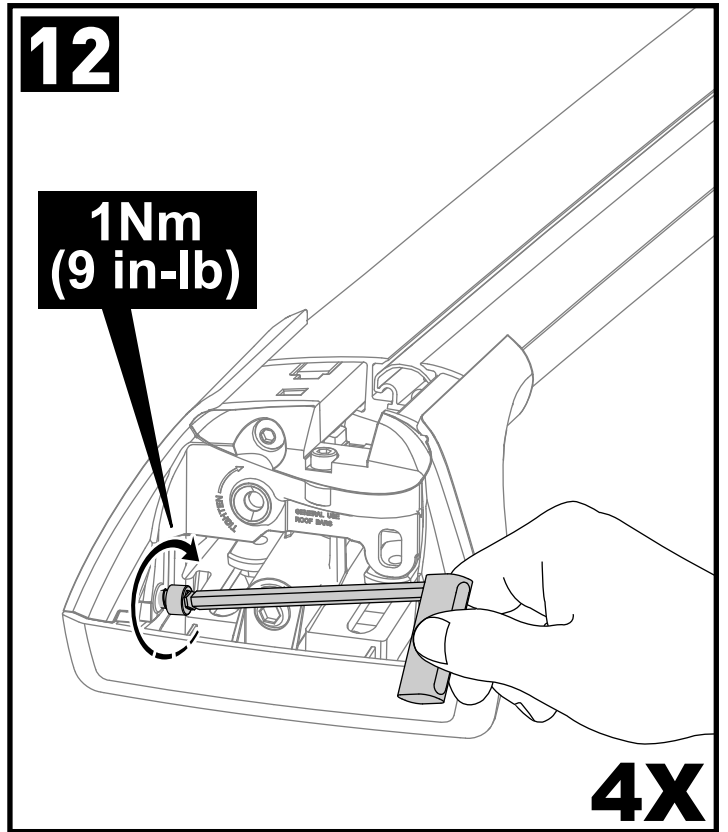

CONTENTS • CONTENUTO • CONTENIDO • INHALT • CONTENUTI

Flush Bar (F)

Through Bar (T)

Heavy Duty Bar (HD)

Square Bar/P-Bar (P)

K794

— 1.1 kg
— (2.5 lbs.)

13

	-A	B
V40	70mm/ 2 3/4"	680mm/ 26 3/4"
V60	55mm/ 2 3/16"	645mm/ 25 3/8"

B A

14

2X

15

16

17

18