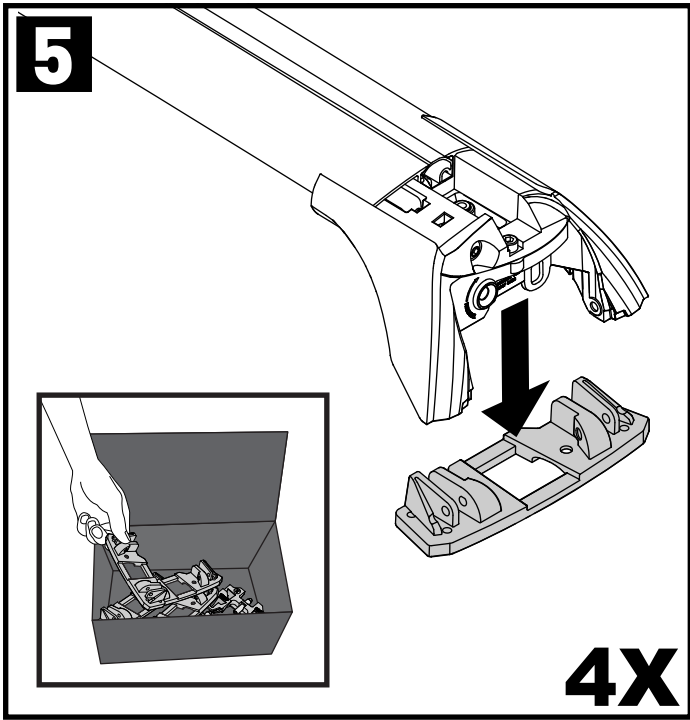

CONTENTS • CONTENUTO • CONTENIDO • INHALT • CONTENUTI

Flush Bar (F)

Through Bar (T)

Heavy Duty Bar (HD)

Square Bar/P-Bar (P)

K794

— 1.1 kg
— (2.5 lbs.)

13