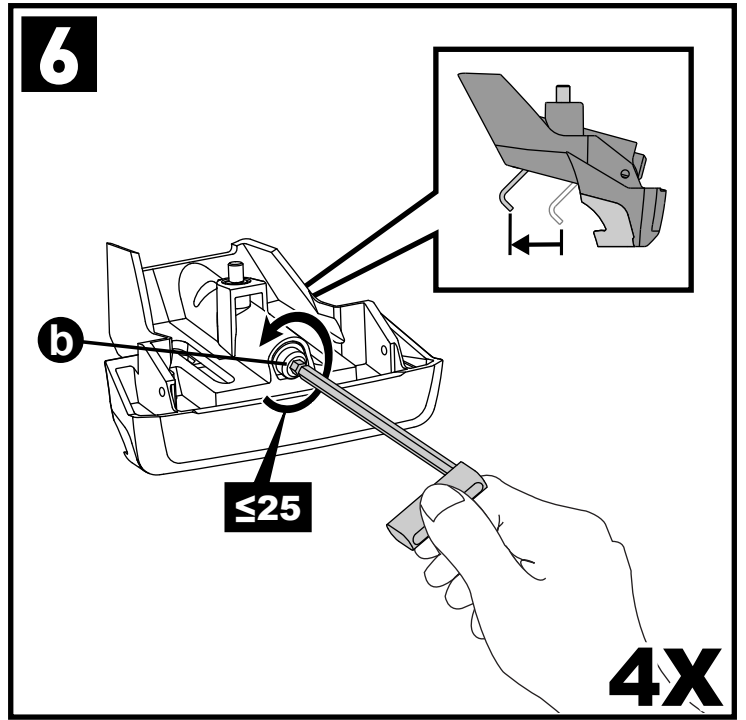

CONTENTS • CONTENUTO • CONTENIDO • INHALT • CONTENUTI

Flush Bar (F)

Through Bar (T)

Heavy Duty Bar (HD)

Square Bar/P-Bar (P)

K794

— 1.1 kg
— (2.5 lbs.)

13