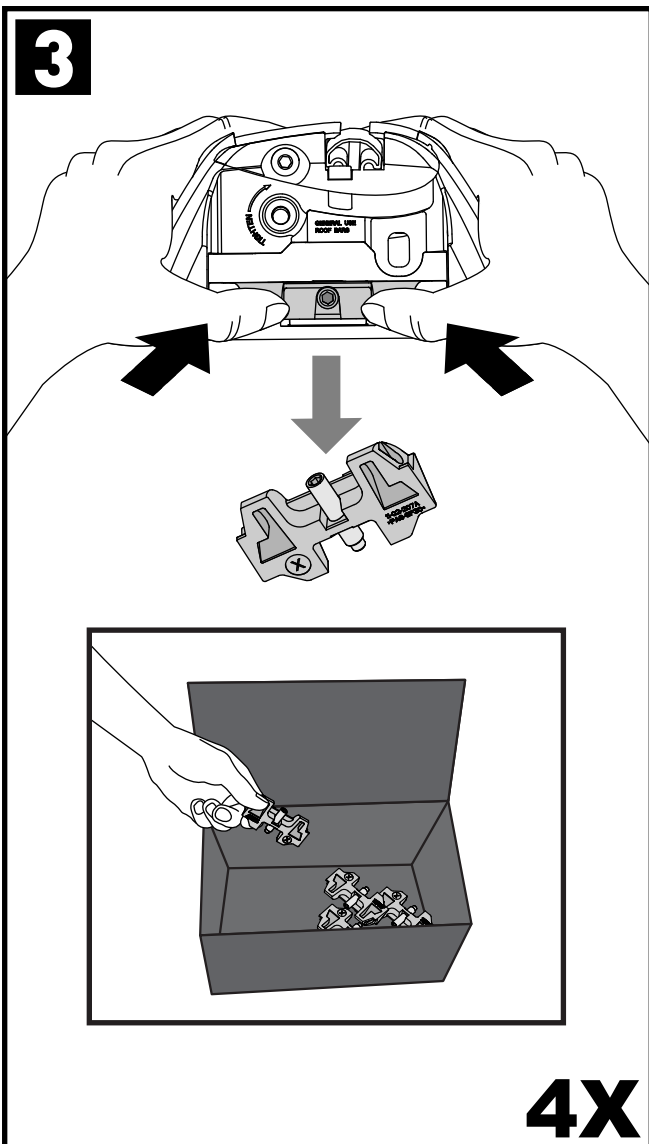

CONTENTS • CONTENUTO • CONTENIDO • INHALT • CONTENUTI

Flush Bar (F)

Through Bar (T)

Heavy Duty Bar (HD)

Square Bar/P-Bar (P)

K794

— 1.1 kg
— (2.5 lbs.)

13