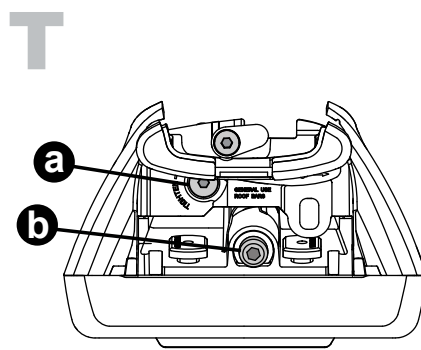

CONTENTS • CONTENUTO • CONTENIDO • INHALT • CONTENUTI

Flush Bar (F)

Through Bar (T)

Heavy Duty Bar (HD)

Square Bar/P-Bar (P)

K794

— 1.1 kg
— (2.5 lbs.)

13

	-A	B
V40	70mm/ 2 3/4"	680mm/ 26 3/4"
V60	55mm/ 2 3/16"	645mm/ 25 3/8"

B A

14

2X

15

16

17

18