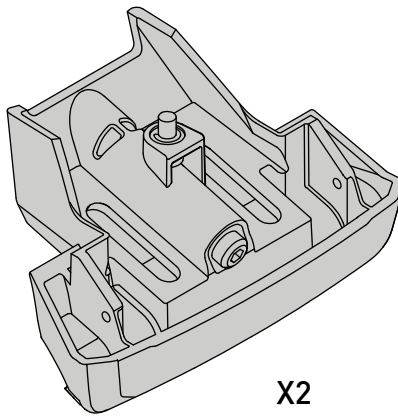

CONTENTS • CONTENUTO • CONTENIDO • INHALT • CONTENUTI

Flush Bar (F)

Through Bar (T)

Heavy Duty Bar (HD)

Square Bar/P-Bar (P)

K794

— 1.1 kg
— (2.5 lbs.)

13

	-A	B
V40	70mm/ 2 3/4"	680mm/ 26 3/4"
V60	55mm/ 2 3/16"	645mm/ 25 3/8"

B A

14

2X

15

16

17

18