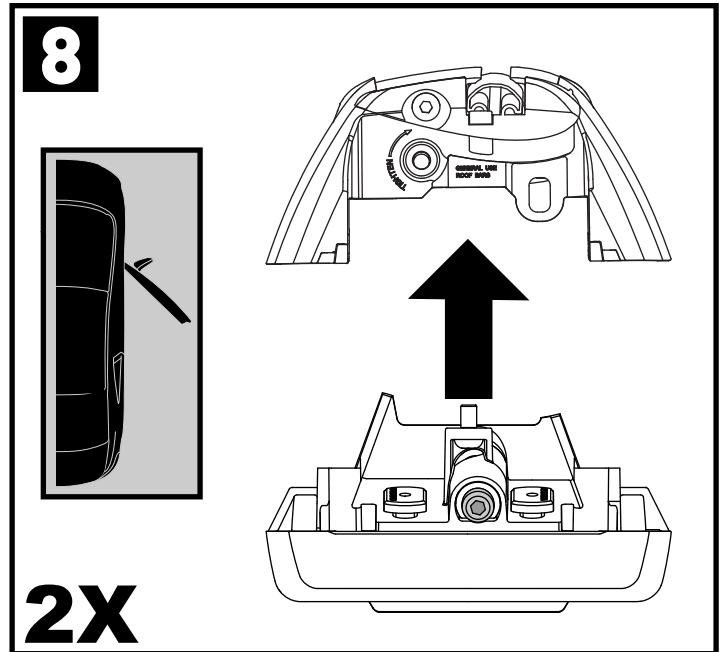

CONTENTS • CONTENUTO • CONTENIDO • INHALT • CONTENUTI

Flush Bar (F)

Through Bar (T)

Heavy Duty Bar (HD)

Square Bar/P-Bar (P)

K794

— 1.1 kg
— (2.5 lbs.)

13