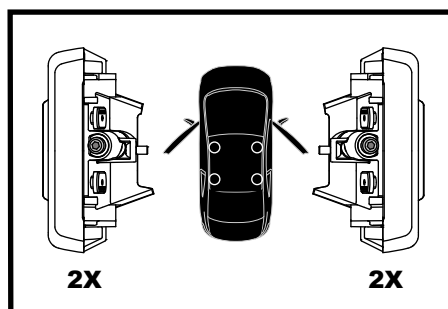

CONTENTS • CONTENUTO • CONTENIDO • INHALT • CONTENUTI

Flush Bar (F)

Through Bar (T)

Heavy Duty Bar (HD)

Square Bar/P-Bar (P)

K794

— 1.1 kg
— (2.5 lbs.)

13