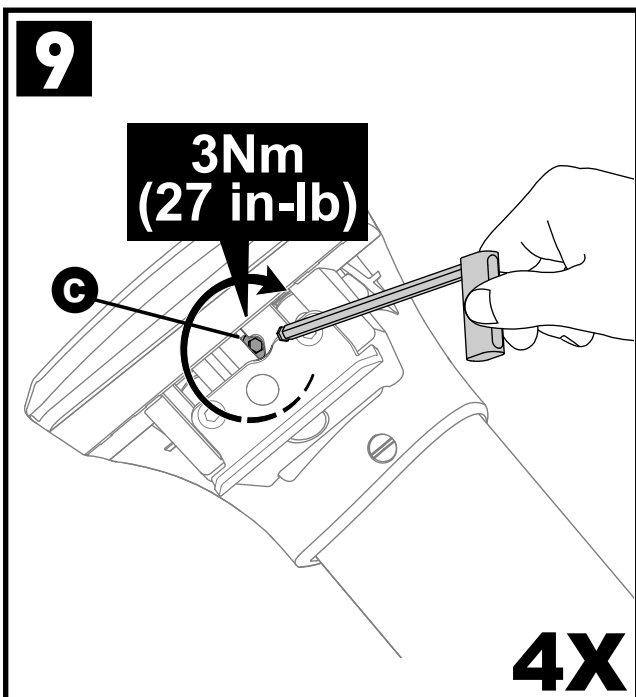

CONTENTS • CONTENUTO • CONTENIDO • INHALT • CONTENUTI

Flush Bar (F)

Through Bar (T)

Heavy Duty Bar (HD)

Square Bar/P-Bar (P)

K794

— 1.1 kg
— (2.5 lbs.)

13

	-A	B
V40	70mm/ 2 3/4"	680mm/ 26 3/4"
V60	55mm/ 2 3/16"	645mm/ 25 3/8"

B A

14

2X

15

16

17

18

**3Nm
(27 in-lb)**

4X

19

F

T

HD

P

4X

20

21

4X

K794	X 1	X 2
V40	880mm/34 2/3"	760mm/29 7/8"
V60	900mm/35 7/16"	840mm/33 1/16"

F

T

HD

P