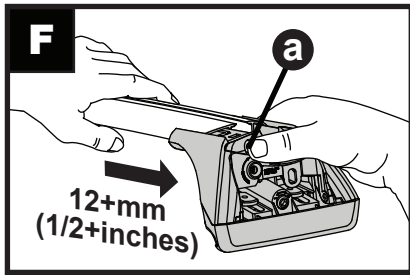

CONTENTS • CONTENUTI • CONTENIDO • INHALT • CONTENUTI

Flush Bar (F)

Through Bar (T)

Heavy Duty Bar (HD)

Square Bar/P-Bar (P)

K858

1.1 kg (2.5 lbs.)

14

2X

15

16

17

18

3Nm
(27 in-lb)

4X

19