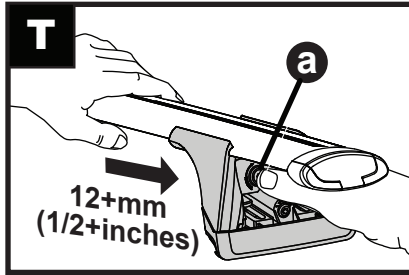

CONTENTS • CONTENUTI • CONTENIDO • INHALT • CONTENUTI

Flush Bar (F)

Through Bar (T)

Heavy Duty Bar (HD)

Square Bar/P-Bar (P)

K858

1.1 kg (2.5 lbs.)

14

2X

15

16

17

18

3Nm
(27 in-lb)

4X

19