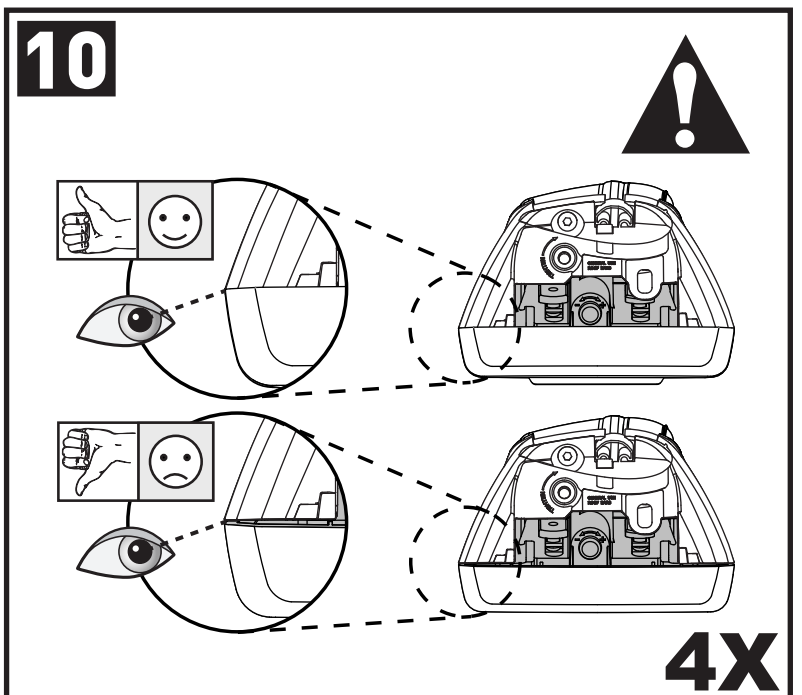

CONTENTS • CONTENUTI • CONTENIDO • INHALT • CONTENUTI

Flush Bar (F)

Through Bar (T)

Heavy Duty Bar (HD)

Square Bar/P-Bar (P)

K858

1.1 kg (2.5 lbs.)

14

2X

15

16

17

18

3Nm
(27 in-lb)

4X

19