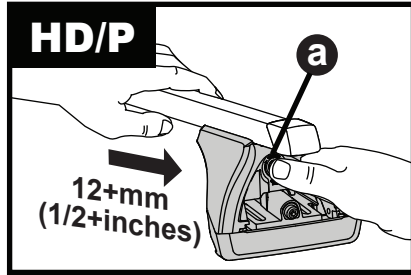

CONTENTS • CONTENUTI • CONTENIDO • INHALT • CONTENUTI

Flush Bar (F)

Through Bar (T)

Heavy Duty Bar (HD)

Square Bar/P-Bar (P)

K858

1.1 kg (2.5 lbs.)

14

2X

15

16

17

18

3Nm
(27 in-lb)

4X

19