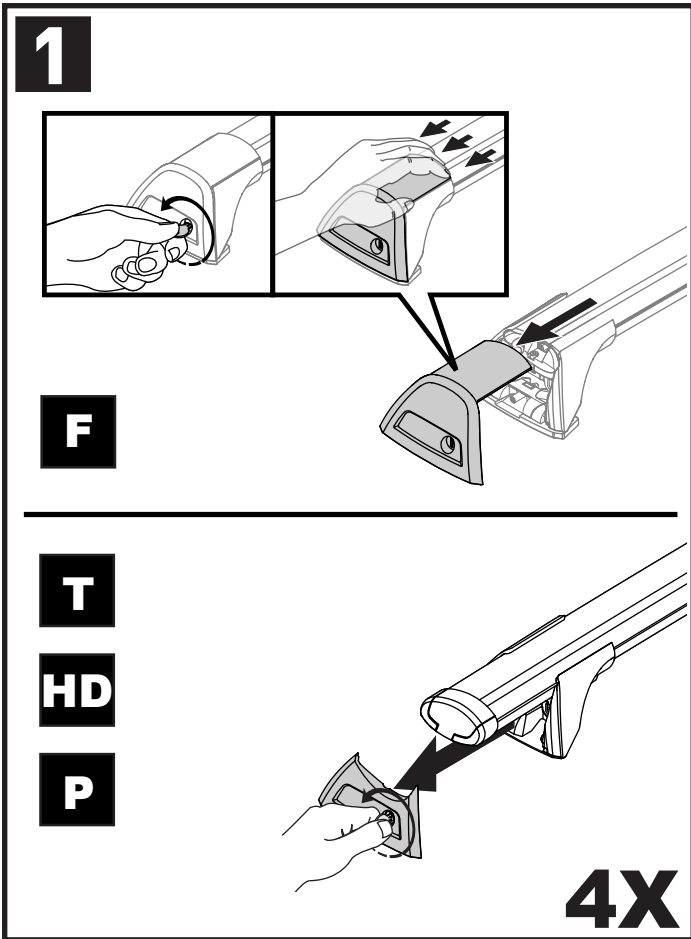

CONTENTS • CONTENUTI • CONTENIDO • INHALT • CONTENUTI

Flush Bar (F)

Through Bar (T)

Heavy Duty Bar (HD)

Square Bar/P-Bar (P)

K858

1.1 kg (2.5 lbs.)

14