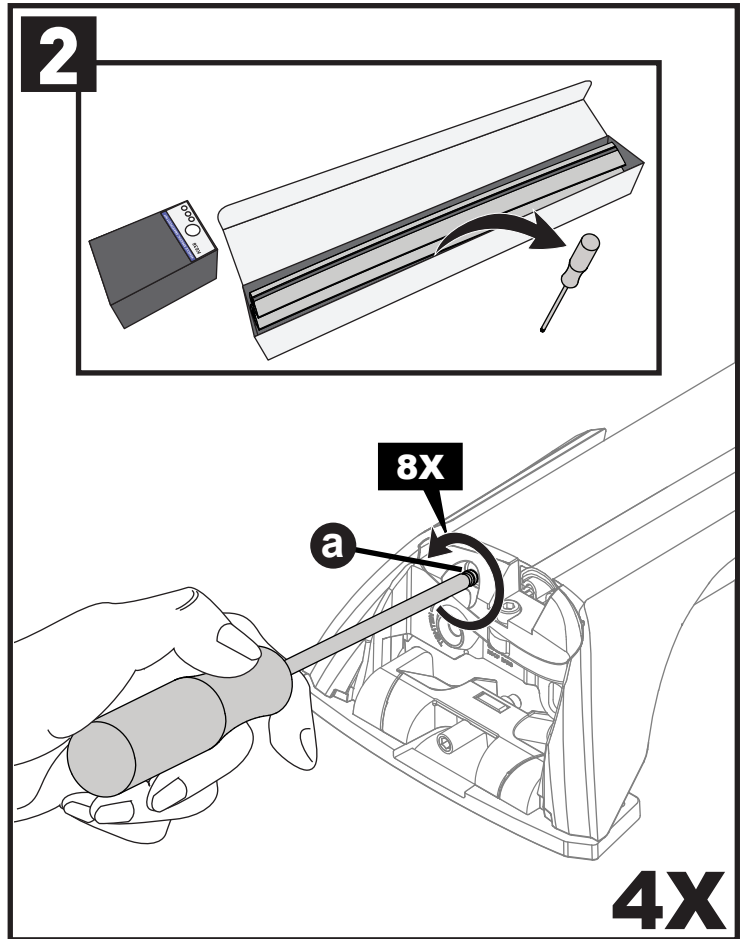

CONTENTS • CONTENUTI • CONTENIDO • INHALT • CONTENUTI

Flush Bar (F)

Through Bar (T)

Heavy Duty Bar (HD)

Square Bar/P-Bar (P)

K858

1.1 kg (2.5 lbs.)

14