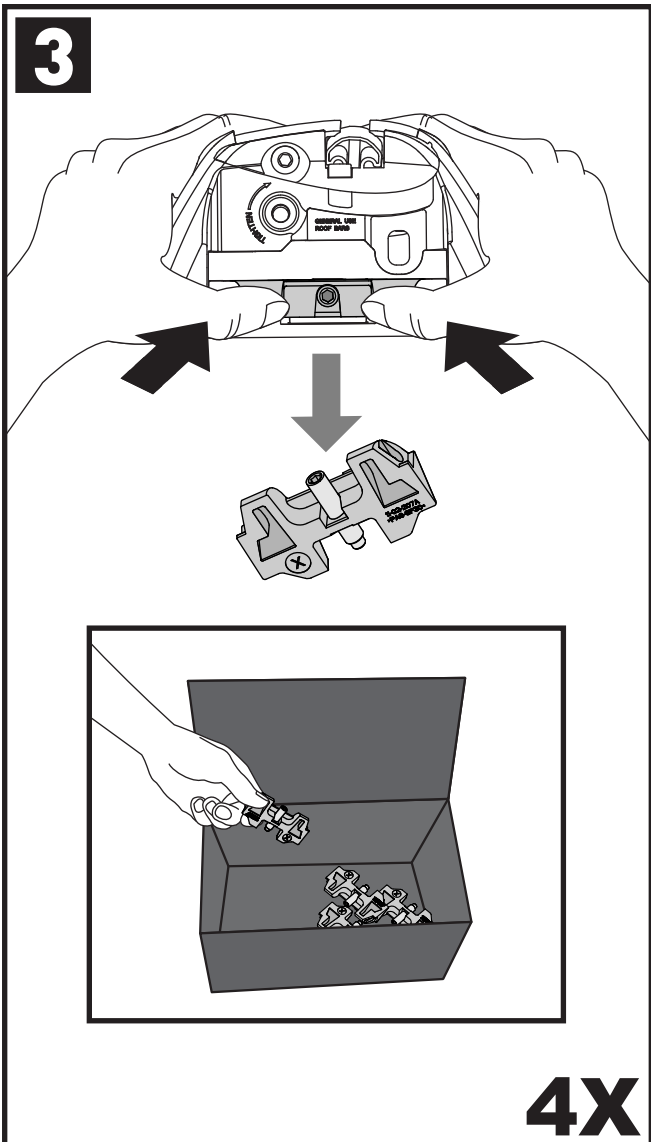

CONTENTS • CONTENUTI • CONTENIDO • INHALT • CONTENUTI

Flush Bar (F)

Through Bar (T)

Heavy Duty Bar (HD)

Square Bar/P-Bar (P)

K858

1.1 kg (2.5 lbs.)

14

2X

15

16

17

18

3Nm
(27 in-lb)

4X

19