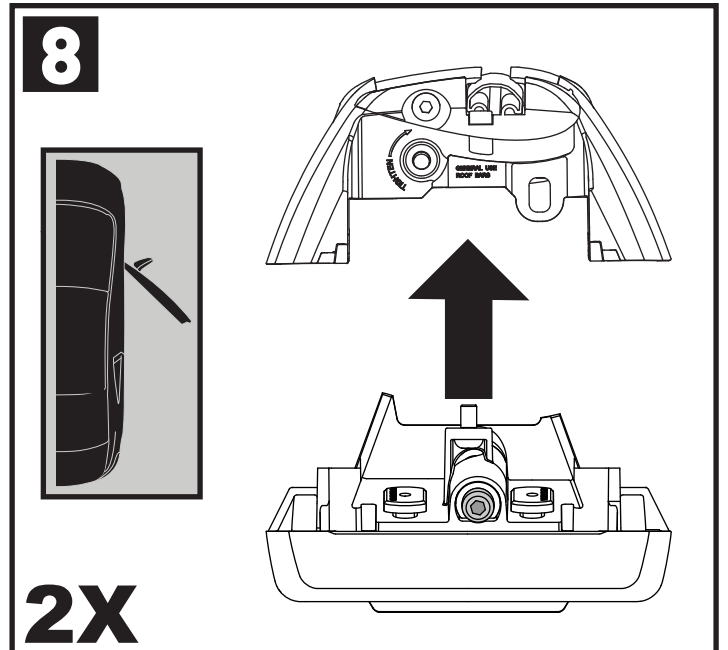

CONTENTS • CONTENUTI • CONTENIDO • INHALT • CONTENUTI

Flush Bar (F)

Through Bar (T)

Heavy Duty Bar (HD)

Square Bar/P-Bar (P)

K858

1.1 kg (2.5 lbs.)

14

2X

15

16

17

18

3Nm
(27 in-lb)

4X

19