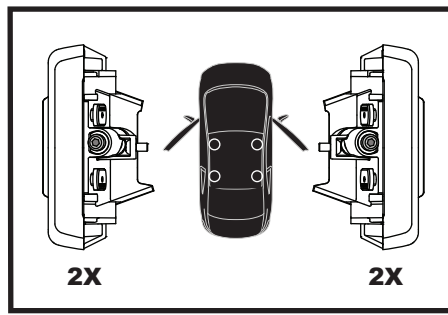

CONTENTS • CONTENUTI • CONTENIDO • INHALT • CONTENUTI

Flush Bar (F)

Through Bar (T)

Heavy Duty Bar (HD)

Square Bar/P-Bar (P)

K858

1.1 kg (2.5 lbs.)

14

2X

15

16

17

18

3Nm
(27 in-lb)

4X

19