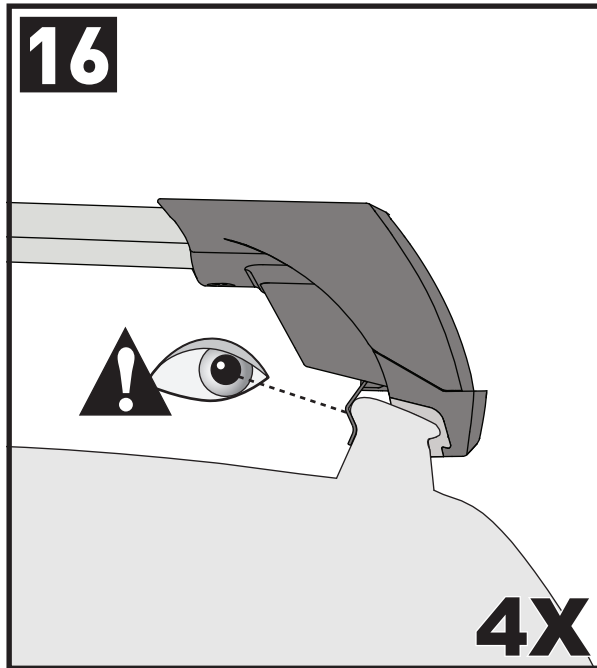

CONTENTS • CONTENUTI • CONTENIDO • INHALT • CONTENUTI

Flush Bar (F)

Through Bar (T)

Heavy Duty Bar (HD)

Square Bar/P-Bar (P)

K858

1.1 kg (2.5 lbs.)

14

2X

15

16

17

18

3Nm
(27 in-lb)

4X

19