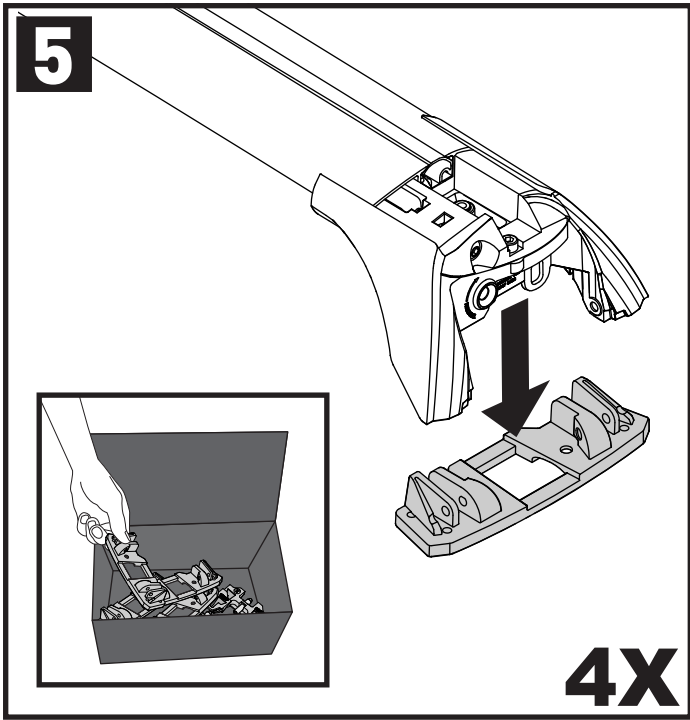

CONTENTS • CONTENUTI • CONTENIDO • INHALT • CONTENUTI

Flush Bar (F)

Through Bar (T)

Heavy Duty Bar (HD)

Square Bar/P-Bar (P)

K858

1.1 kg (2.5 lbs.)

14

2X

15

16

17

18

3Nm
(27 in-lb)

4X

19