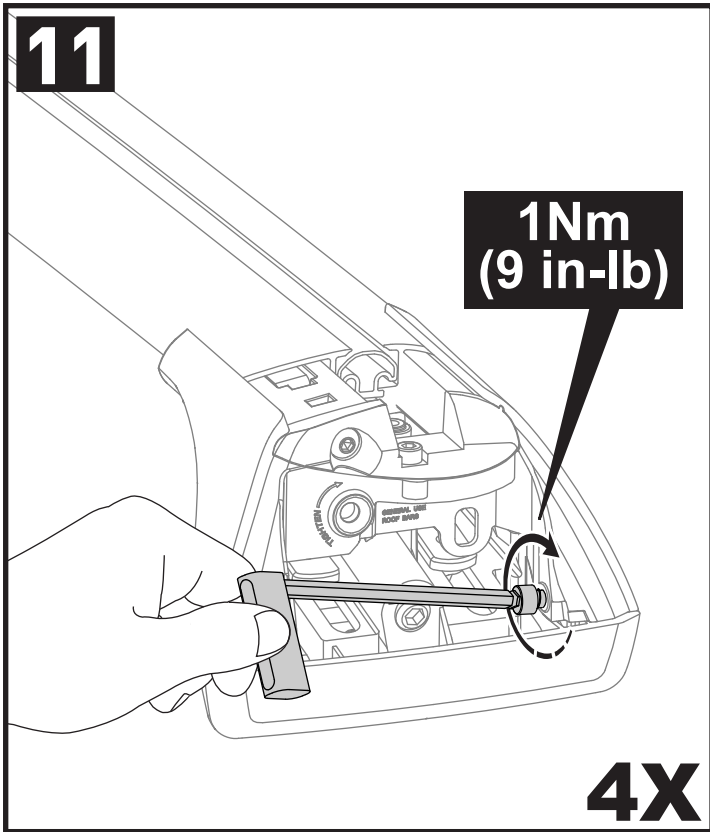

CONTENTS • CONTENUTI • CONTENIDO • INHALT • CONTENUTI

Flush Bar (F)

Through Bar (T)

Heavy Duty Bar (HD)

Square Bar/P-Bar (P)

K858

1.1 kg (2.5 lbs.)

14

2X

15

16

17

18

3Nm
(27 in-lb)

4X

19