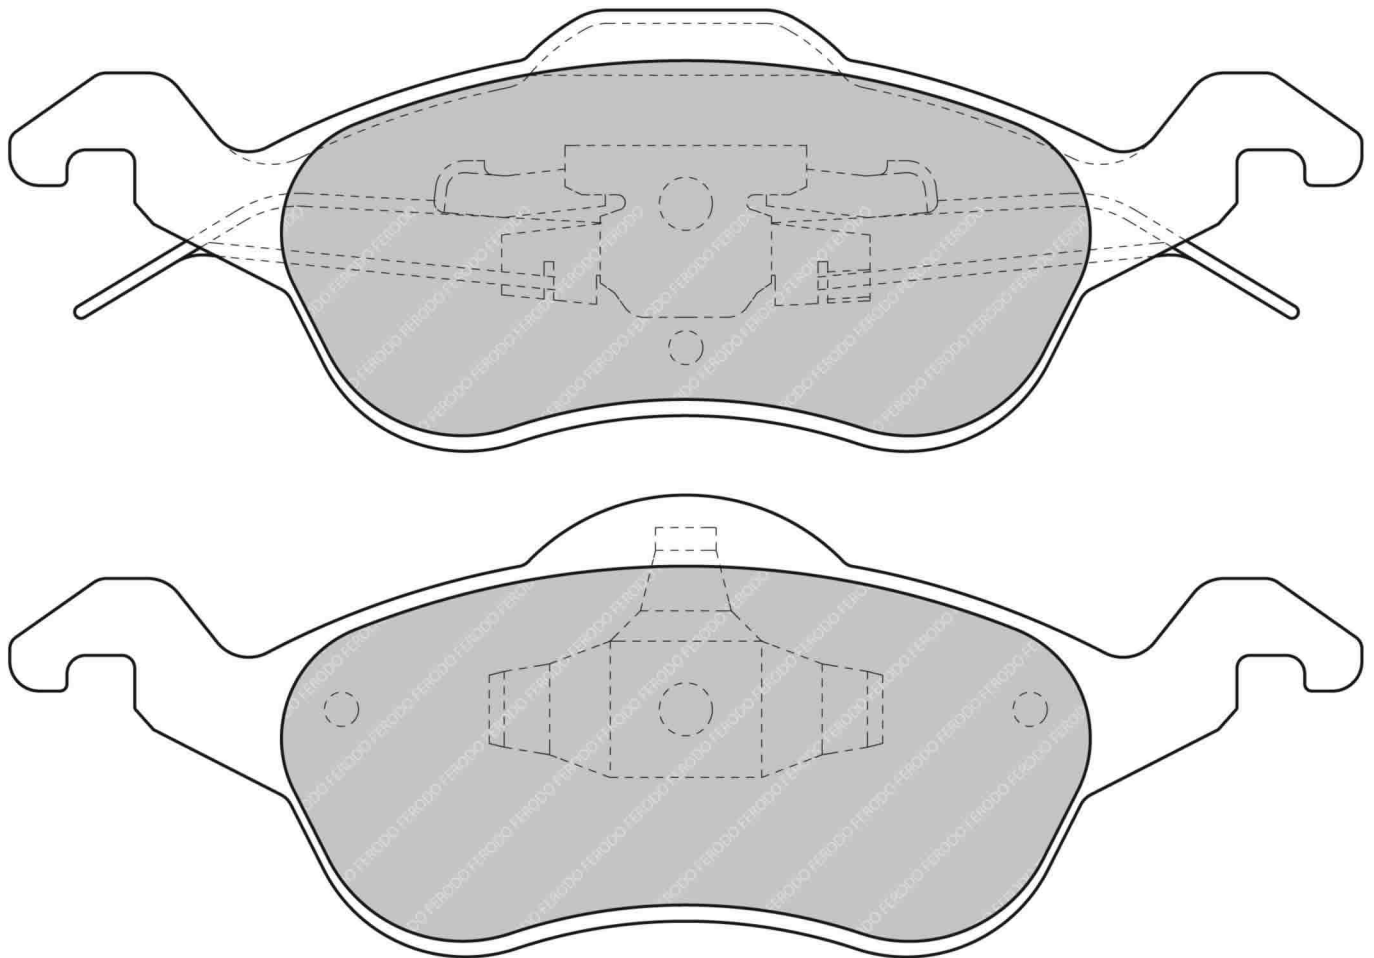

FDS1318

WVA No: 23154 19,00

177.9mm = 7.004"

60.8mm = 2.394"

19.0mm = 0.748"

44.8mm = 1.764"

FORD Front

ECE R90: E490R01071/505

Also available in Car Racing catalogue see: FCP1318

CROSS REFERENCE	
WVA	23154 19,00
MINTEX	MDB1958
BREMBO	07.8301.72