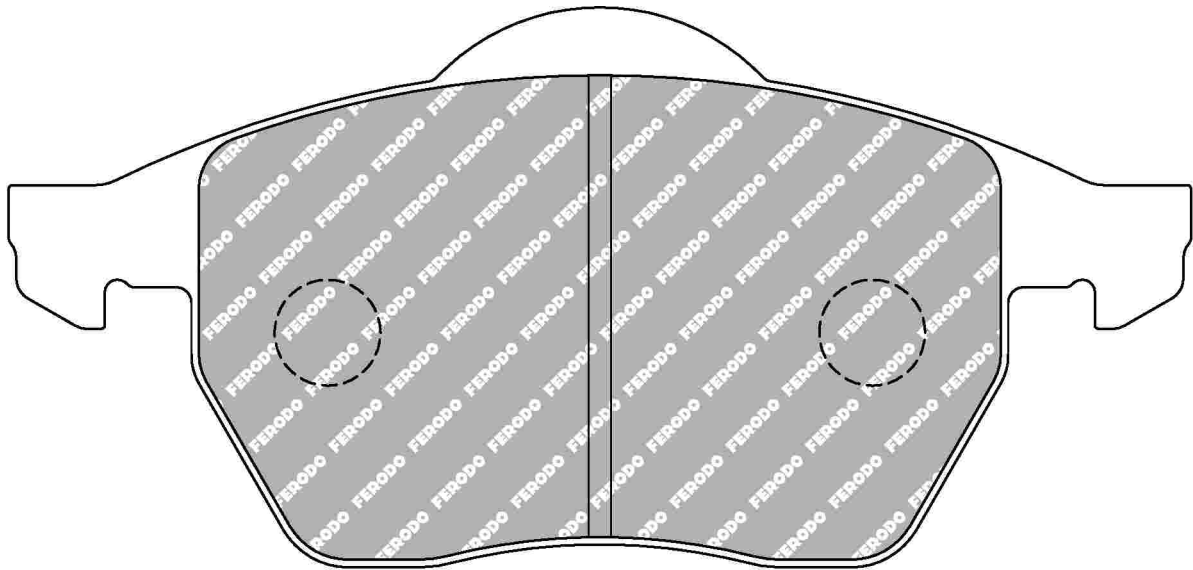

74.0mm = 2.913"

19.6mm = 0.772"

61.0mm = 2.402"

AUDI Front, SEAT Front, SKODA Front, VOLKSWAGEN Front

ECE R90: E190R01174/002

1 with WI - 1 without WI

CROSS REFERENCE

WVA	20676 20,20
MINTEX	MDB2041