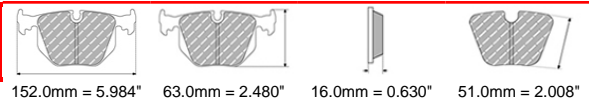

FDSR3081

ECE R90: None