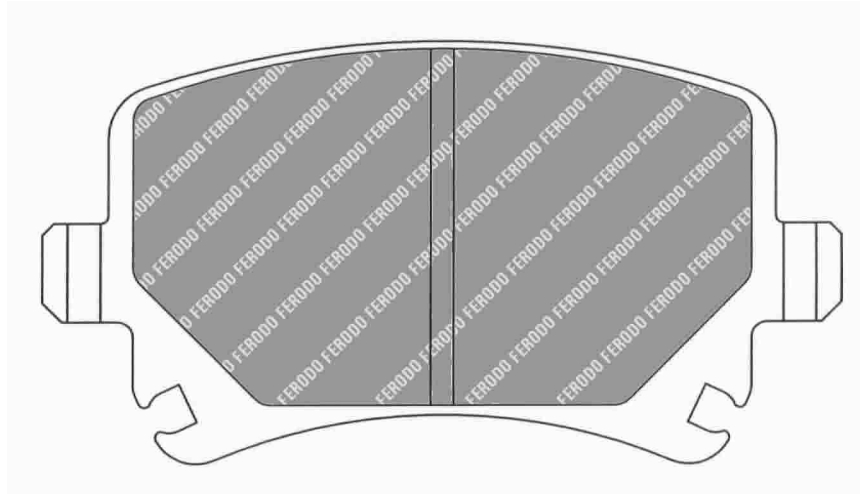

FDS1636

WVA No: 23914 16,90

FMSI No: D1108

105.3mm = 4.146"

55.5mm = 2.185"

17.1mm = 0.673"

47.0mm = 1.850"

AUDI Rear, SEAT Rear, SKODA Rear, VOLKSWAGEN Rear

ECE R90: E11 90R 01194/6496