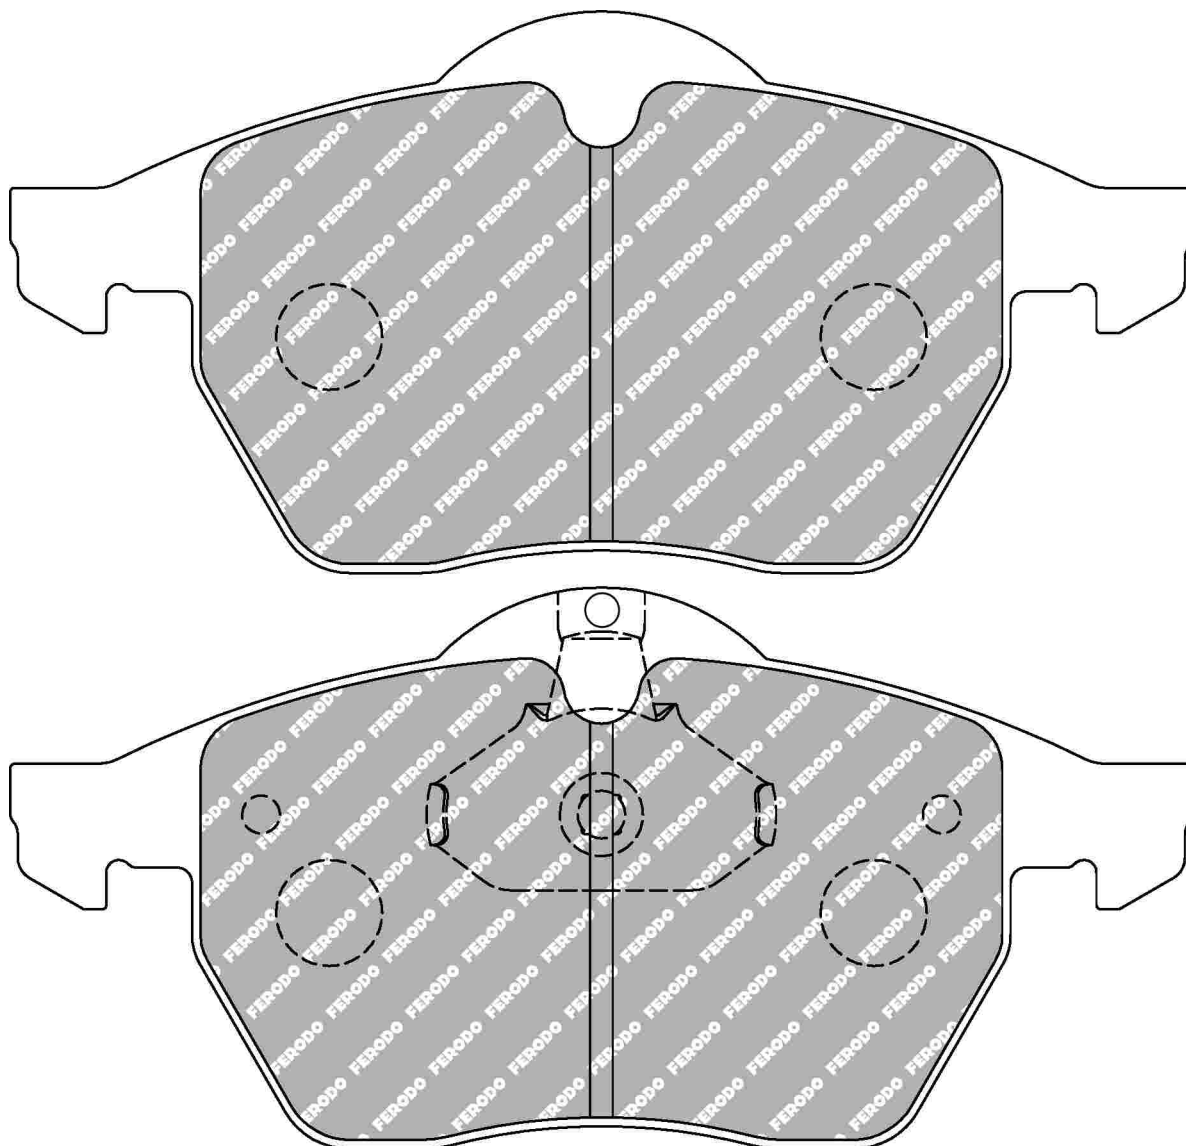

FDS1068

WVA No: 21829 19,50

156.5mm = 6.161"
155.2mm = 6.110"

74.0mm = 2.913"
74.0mm = 2.913"

19.5mm = 0.768"
19.5mm = 0.768"

61.0mm = 2.402"
61.0mm = 2.402"

OPEL Front, SAAB Front, VAUXHALL Front

ECE R90: E490R01071/912

Also available in Car Racing catalogue see: FCP1068

CROSS REFERENCE	
WVA	21829 19,50
MINTEX	MDB1813
BREMBO	07.8301.48