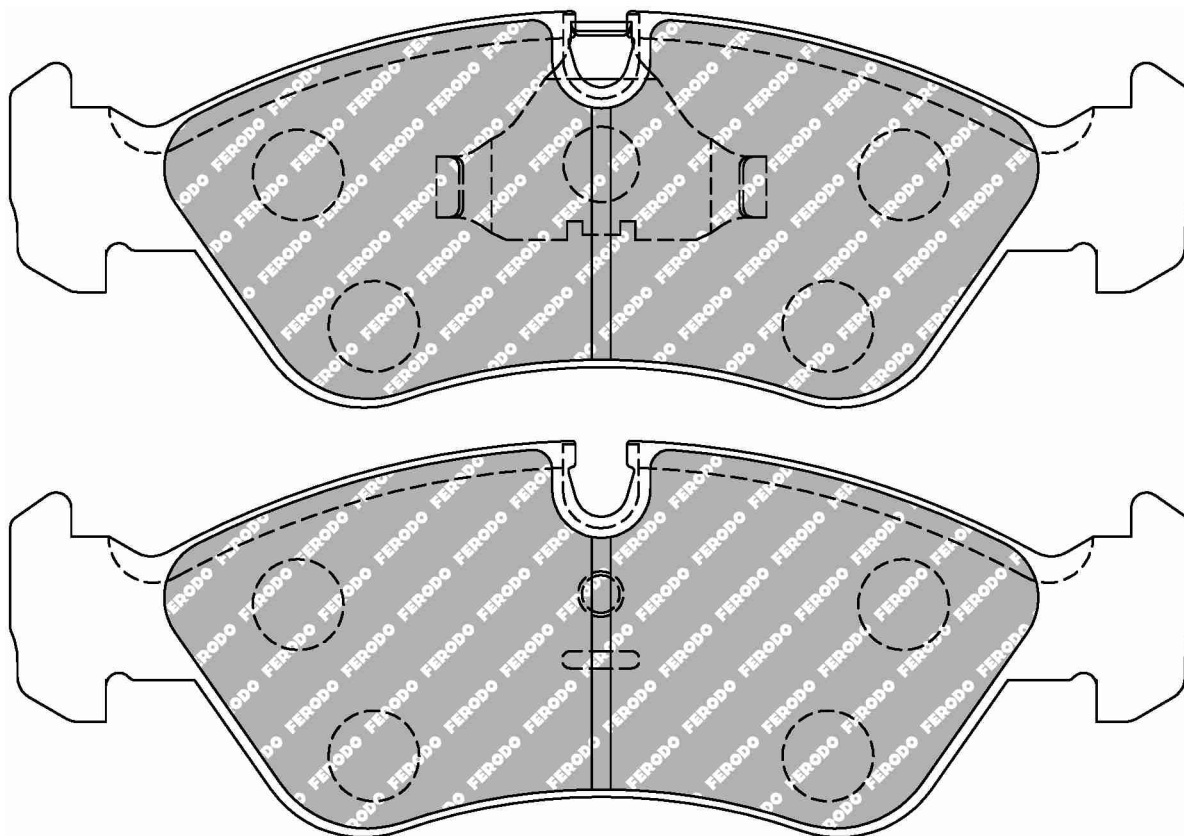

FDS584

WVA No: 21190 17,50

FMSI No: D403

156.5mm = 6.161"

52.6mm = 2.071"

17.5mm = 0.689"

45.2mm = 1.780"

DAEWOO Front, OPEL Front, VAUXHALL Front

ECE R90: E190R01163/008

Also available in Car Racing catalogue see: FCP584

CROSS REFERENCE	
WVA	21190 17,50
FMSI	D403
MINTEX	MDB1386
BREMBO	07.8301.19
PAGID	1288