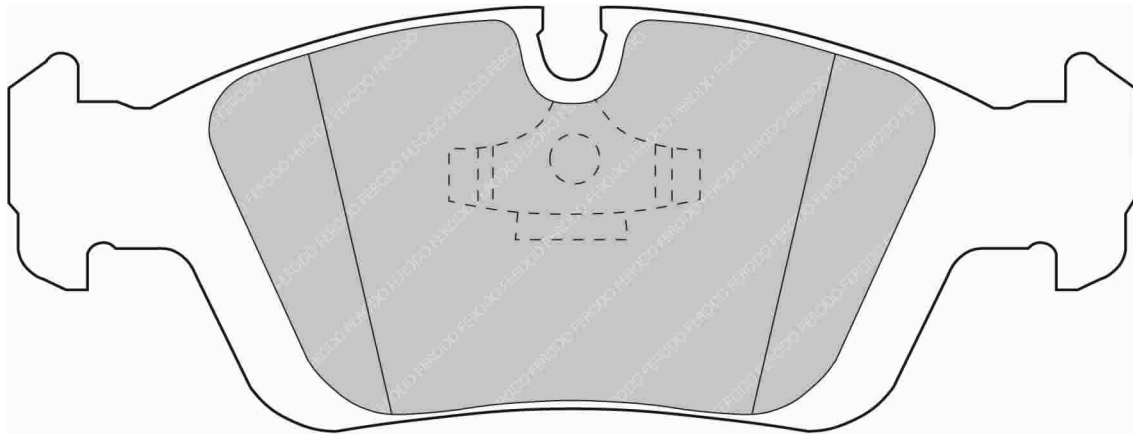

FDS725

WVA No: 21292 17,30

FMSI No: D558

151.5mm = 5.965"

57.0mm = 2.244"

16.4mm = 0.646"

52.0mm = 2.047"

BMW Front

ECE R90: E190R01174/003

Also available in Car Racing catalogue see: FCP725

CROSS REFERENCE	
WVA	21292 17,30
FMSI	D558
MINTEX	MDB1538
BREMBO	07.8300.09
BREMBO	07.8301.68
PFC	0558
PAGID	2180

FDS726

WVA No: 21589 15,00

FMSI No: D340

88.0mm = 3.465"

53.0mm = 2.087"

14.4mm = 0.567"

41.0mm = 1.614"

LANCIA Rear

ECE R90: Pre 99: Apply KBA code 60838