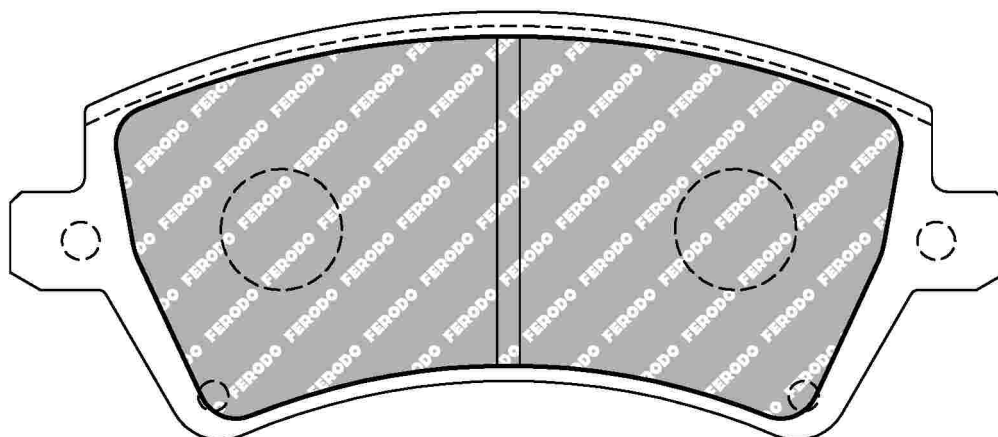

WVA No: 23766 17,50

131.7mm = 5.185"

56.6mm = 2.228"

17.5mm = 0.689"

43.5mm = 1.713"

TOYOTA Front

ECE R90: E490R01071/864

Also available in Car Racing catalogue see: FCP1573