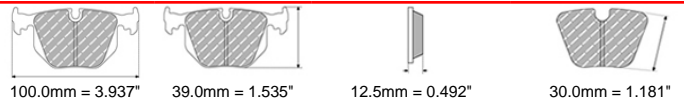

FDS654

WVA No: 21559 12,50

FMSI No: D458