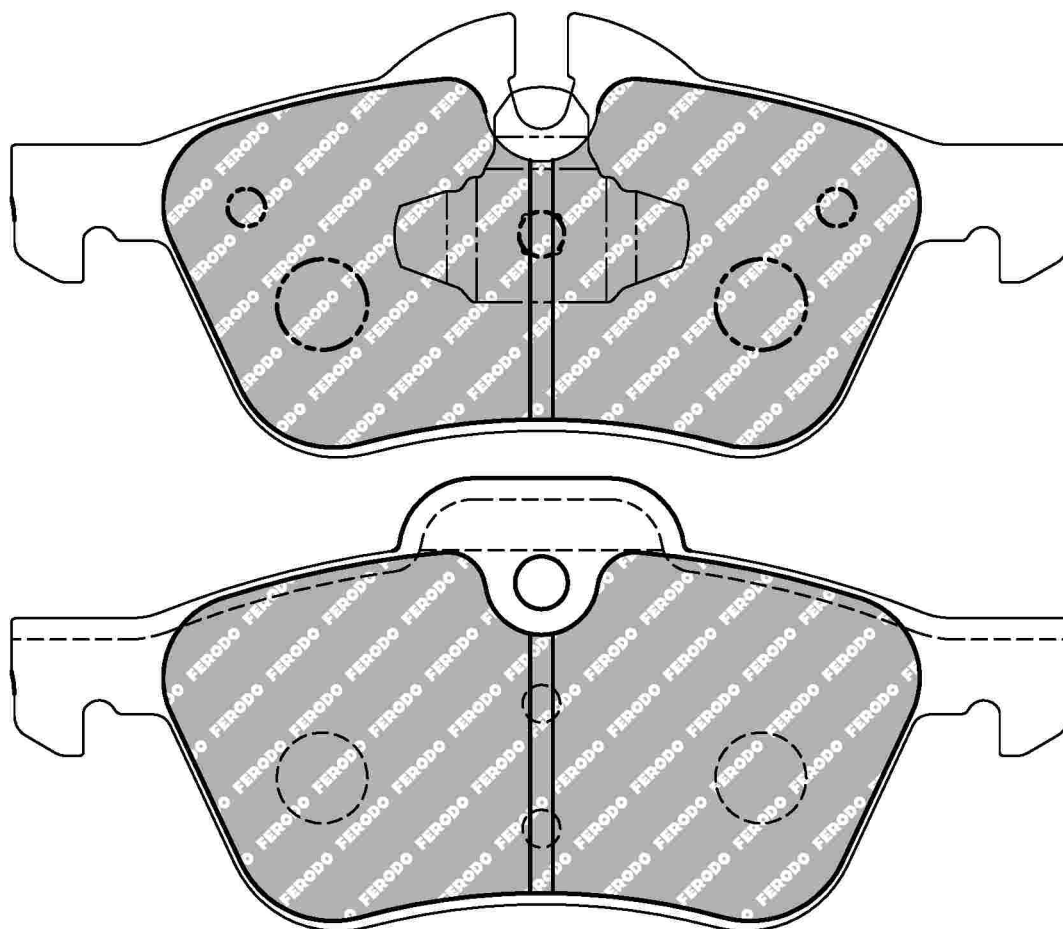

FDS1499

WVA No: 23281 18,00

140.3mm = 5.524"

140.3mm = 5.524"

58.8mm = 2.315"

59.9mm = 2.358"

18.0mm = 0.709"

18.0mm = 0.709"

45.6mm = 1.795"

45.6mm = 1.795"

MINI Front

ECE R90: E490R01071/975

Also available in Car Racing catalogue see: FCP1499

CROSS REFERENCE	
WVA	23281 18,00
MINTEX	MDB2162
BREMBO	07.8301.88