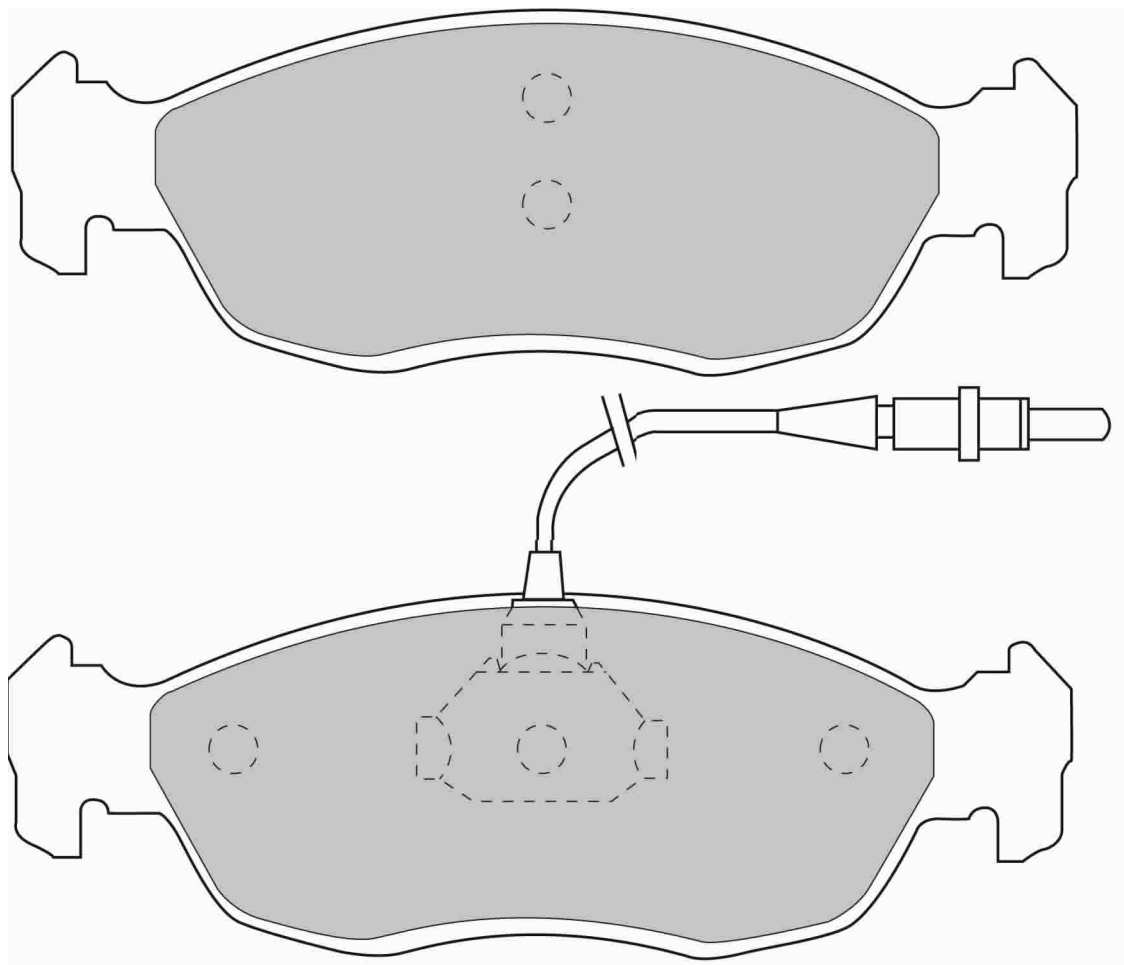

47.8mm = 1.882"

16.5mm = 0.650"

41.6mm = 1.638"

PEUGEOT Front

ECE R90: E490R01071/121

Also available in Car Racing catalogue see: FCP876

CROSS REFERENCE	
WVA	21430 17,30
MINTEX	MDB1662
BREMBO	07.8301.37
PAGID	1620