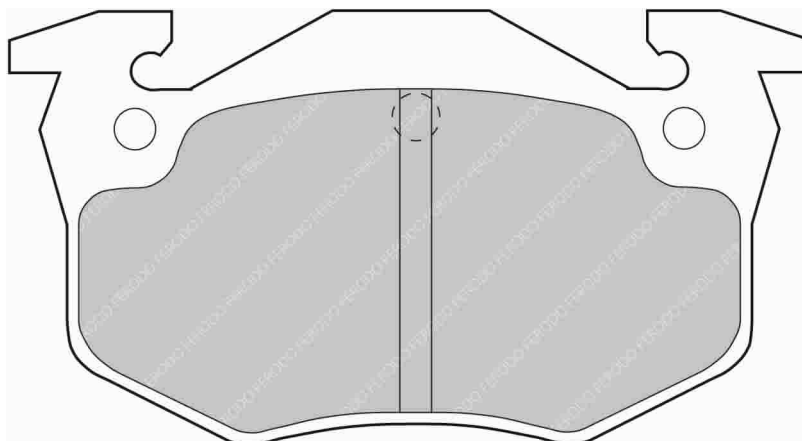

FDS558

WVA No: 20973 11,00

FMSI No: D516

105.2mm = 4.142"

54.8mm = 2.157"

11.0mm = 0.433"

42.0mm = 1.654"

CITROEN Rear, PEUGEOT Rear, RENAULT Rear

ECE R90: E490R01071/170

Also available in Car Racing catalogue see: FCP558

CROSS REFERENCE	
WVA	20973 11,00
FMSI	D516
MINTEX	MDB1339
MINTEX	MDB2555
ALCON	PNF0084X261.4
ALCON	PNF0084X317
ALCON	PNF0084X317.4
PAGID	1610