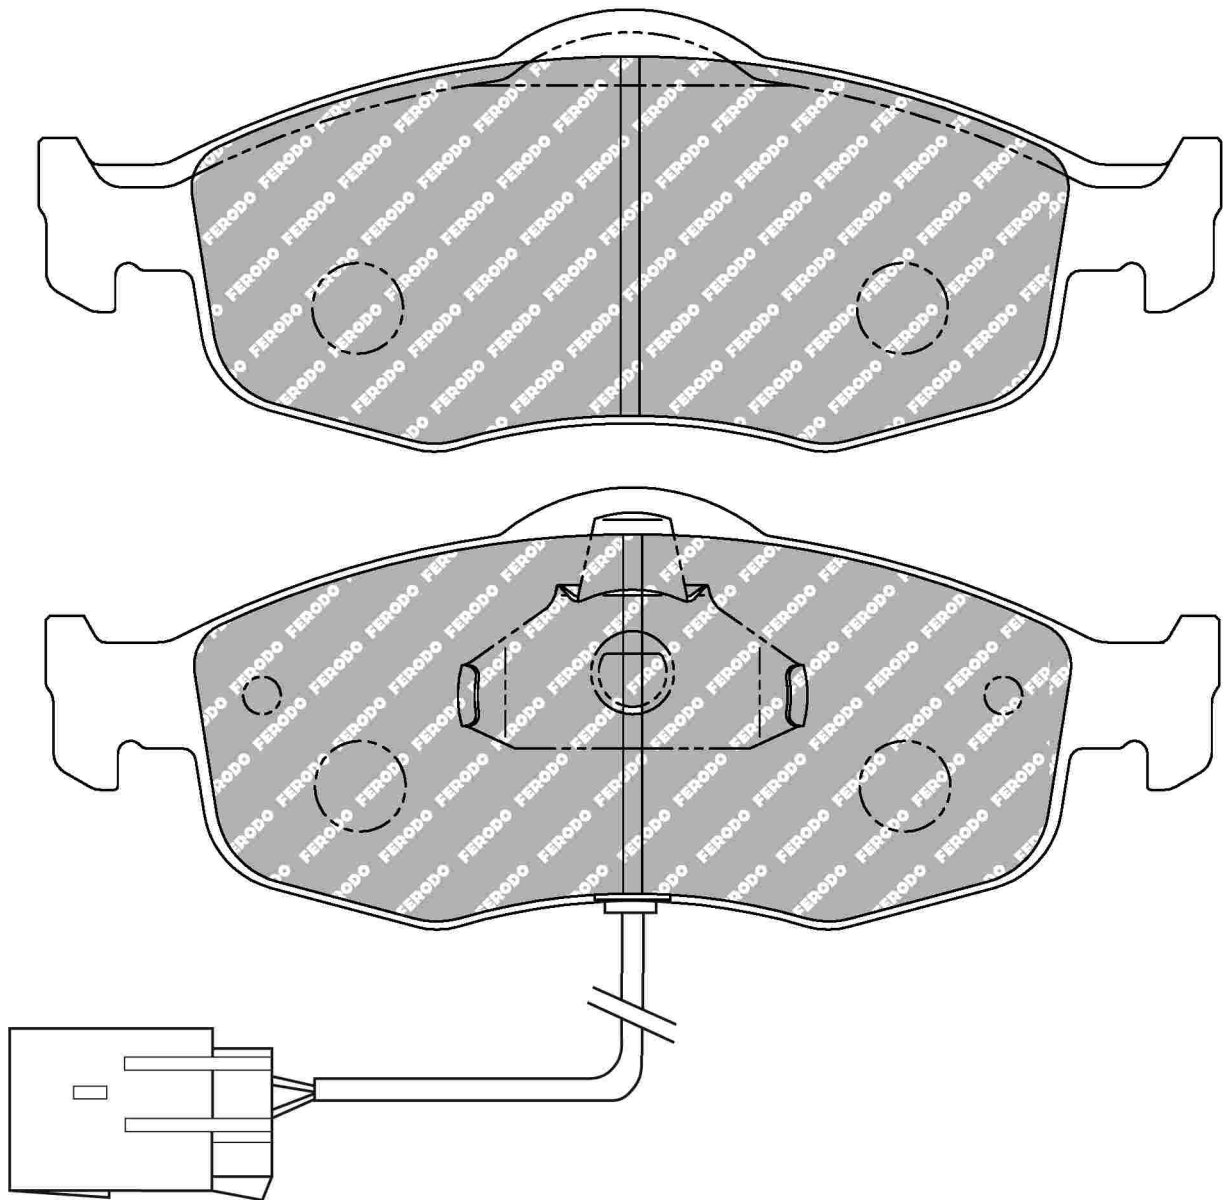

FMSI No: D648

FORD Front

156.5mm = 6.161"
155.3mm = 6.114"

58.6mm = 2.307"
58.6mm = 2.307"

18.0mm = 0.709"
18.0mm = 0.709"

47.5mm = 1.870"
47.5mm = 1.870"

ECE R90: E490R01071/084

Also available in Car Racing catalogue see: FCP766