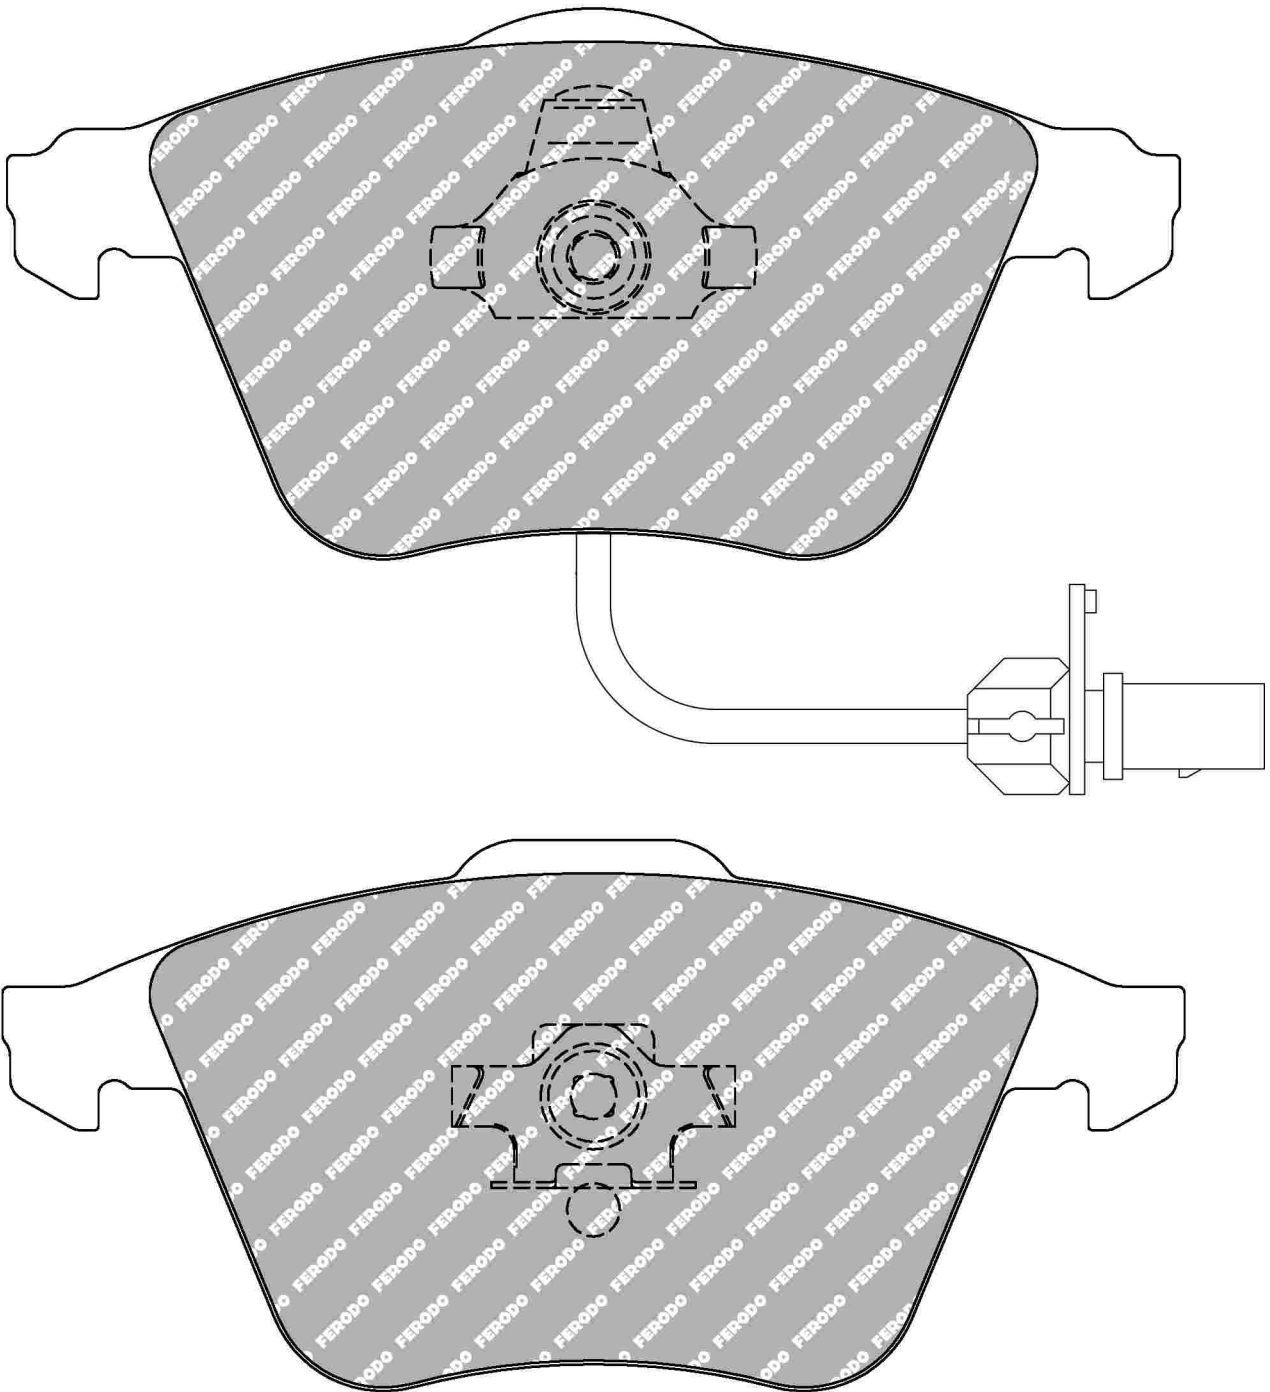

WVA No: 23763 20,20 - 23801 20,2

155.3mm = 6.114"
156.5mm = 6.161"

72.8mm = 2.866"
72.8mm = 2.866"

20.3mm = 0.799"
20.3mm = 0.799"

64.4mm = 2.535"
64.4mm = 2.535"

AUDI Front

ECE R90: E11 90R 01194/5950

Also available in Car Racing catalogue see: FCP1629