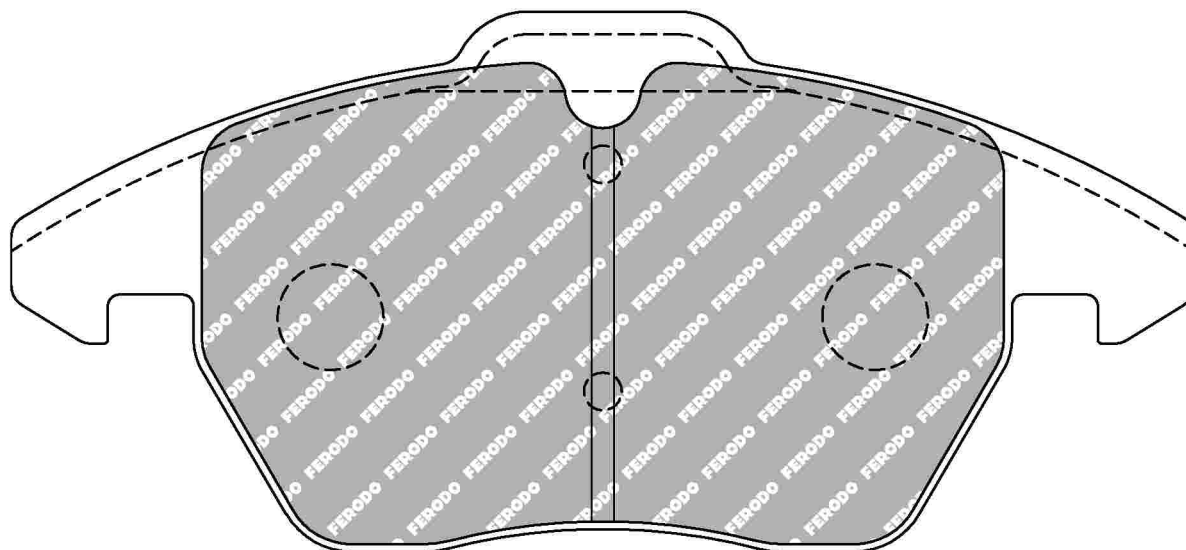

61.0mm = 2.402"

155.2mm = 6.110"

66.0mm = 2.598"

19.4mm = 0.764"

61.0mm = 2.402"

AUDI Front, CITROEN Front, SEAT Front, SKODA Front, VOLKSWAGEN Front

ECE R90: E11 90R 01194/3525

1 with WI + 1 without WI