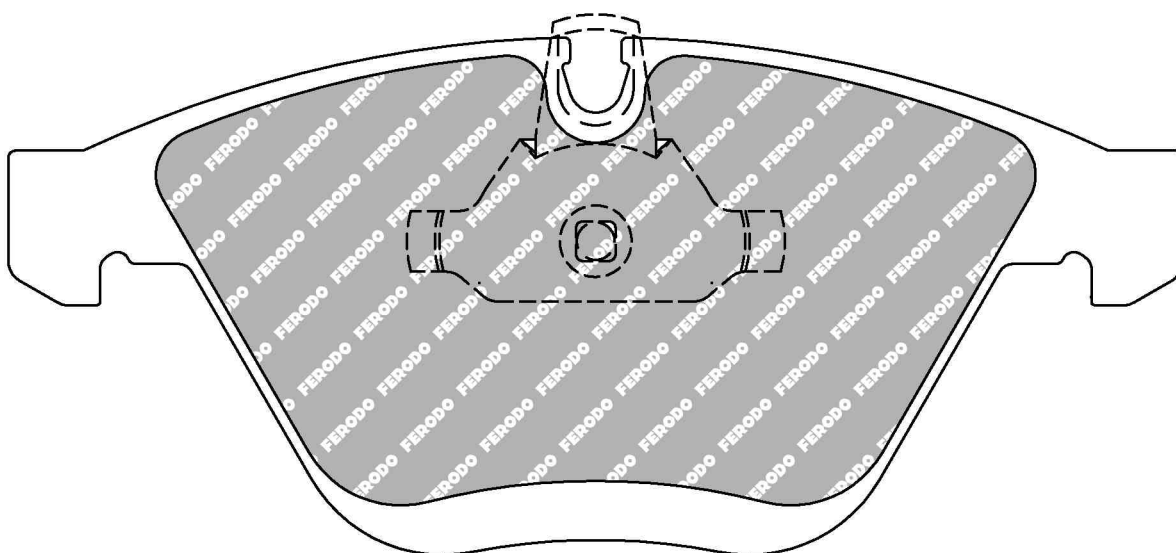

FDS1628

WVA No: 23312 20,30

155.3mm = 6.114"

68.5mm = 2.697"

19.2mm = 0.756"

56.7mm = 2.232"

BMW Front

ECE R90: E11 90R 01194/5951

Also available in Car Racing catalogue see: FCP1628

CROSS REFERENCE	
WVA	23312 20,30
MINTEX	MDB2418