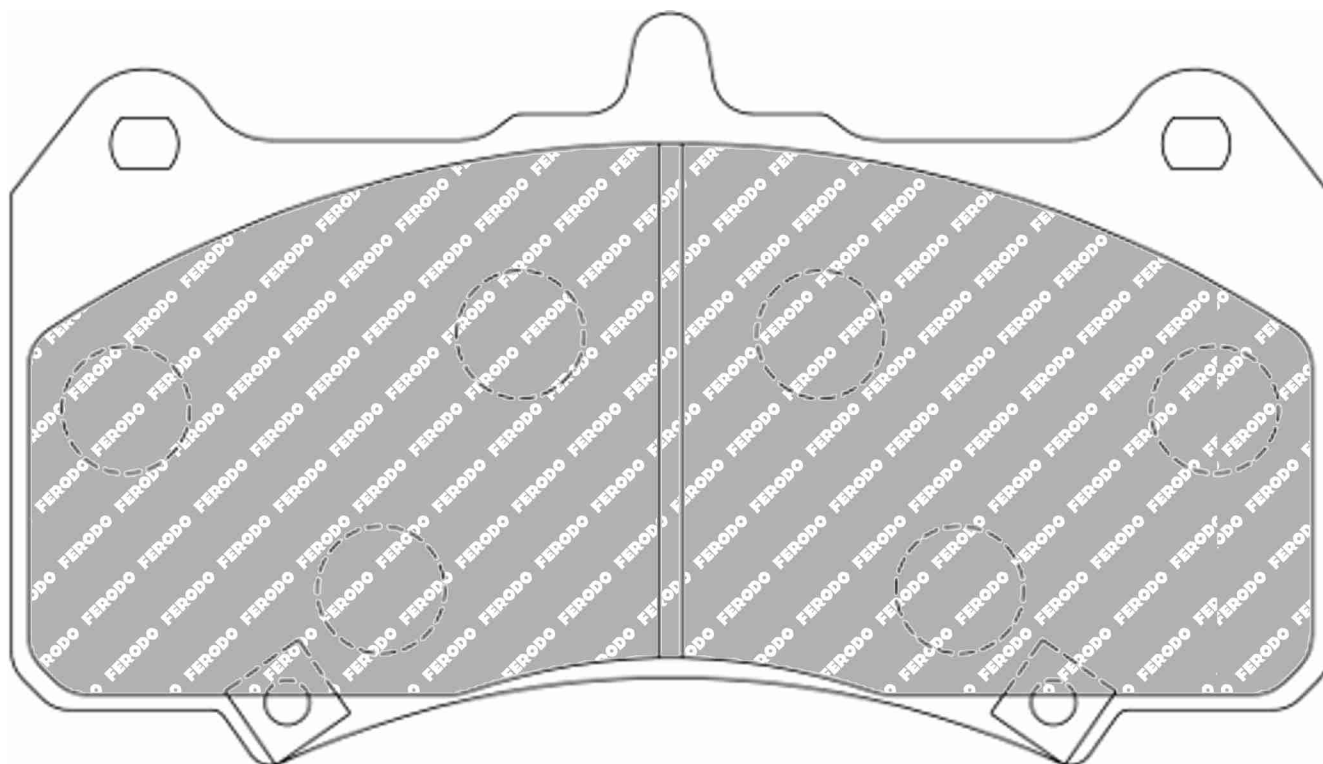

Also available in Car Racing catalogue see: FRP3147

CROSS REFERENCE

AP RACING	CP7555D70
-----------	-----------

FERODO®

FDSE Drawings

FDSE1021

WVA No: 21947

116mm = 4.567"