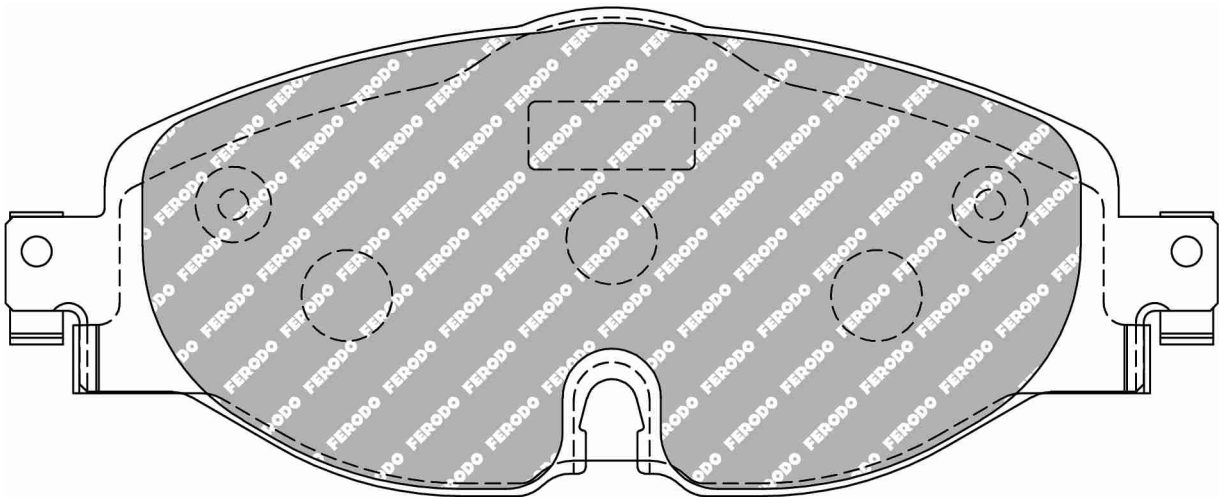

FDS4433

160.3mm = 6.311"

64.5mm = 2.539"

20.3mm = 0.799"

61.5mm = 2.421"

WVA No: 25086 20,20

AUDI Front, SEAT Front, SKODA Front, VOLKSWAGEN Front

ECE R90: E11-90R-02A0194/20096