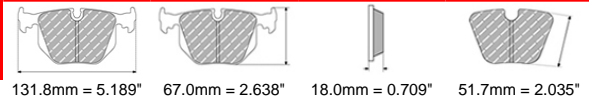

FDS1281

FMSI No: D810

AUDI Rear, DAIMLER Front, DODGE Front / Rear, FERRARI Front / Rear, JAGUAR Front, LAMBORGHINI Rear, NISSAN Rear

ECE R90: E9-90R-01159/2941

Also available in Car Racing catalogue see: FCP1281

CROSS REFERENCE	
FMSI	D810
FMSI	D968
CL BRAKES	5008W52T18
HAWK	HB193 0,67
MINTEX	MTX1976
BREMBO	07.4865.1
BREMBO	07.4865.80
BREMBO	07.8301.61
ALCON	PNF0084X233.4
PFC	7780.XX.18
PAGID	1287

ALSO AVAILABLE		
SHAPE	TH. MM	NOTES
FDSR3028	16