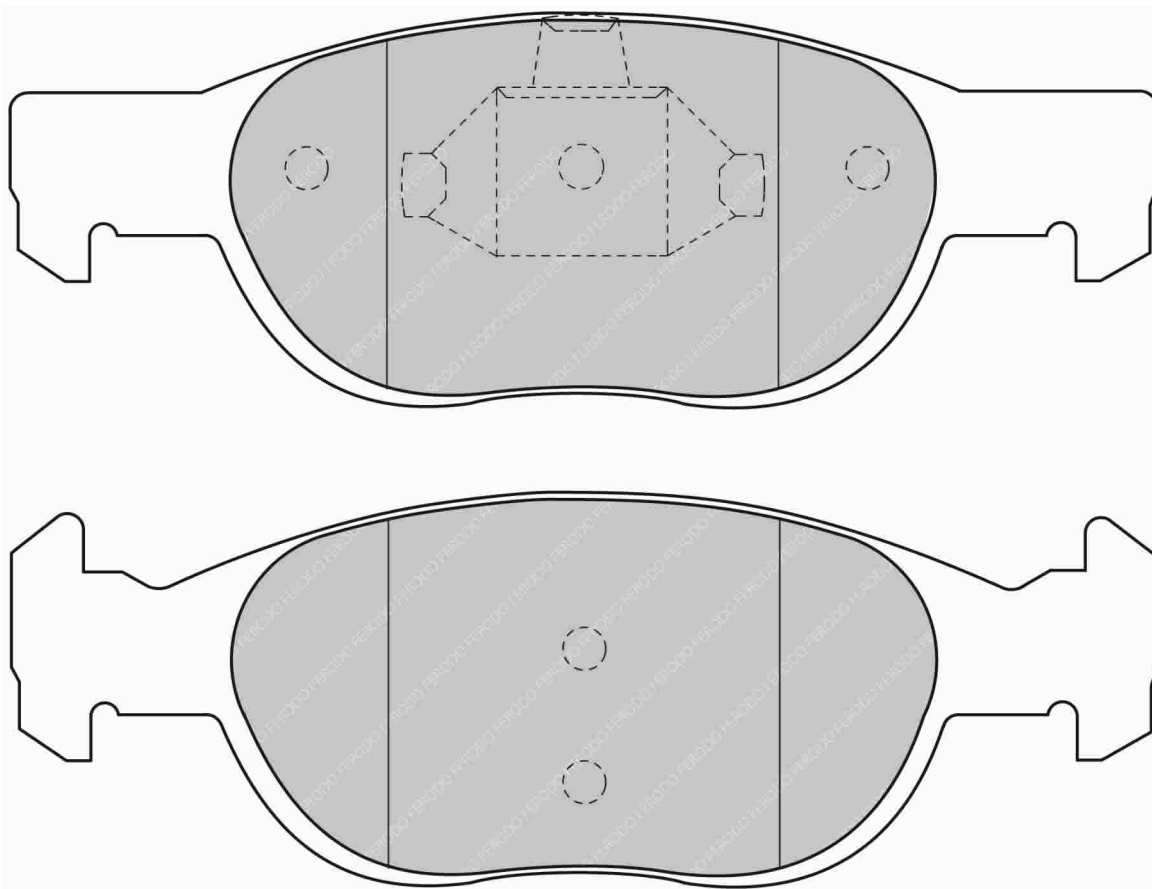

FDS1160

WVA No: 21931 17,00

151.4mm = 5.961"

52.0mm = 2.047"

17.1mm = 0.673"

48.1mm = 1.894"

FIAT Front, LANCIA Front

ECE R90: E490R01071/386