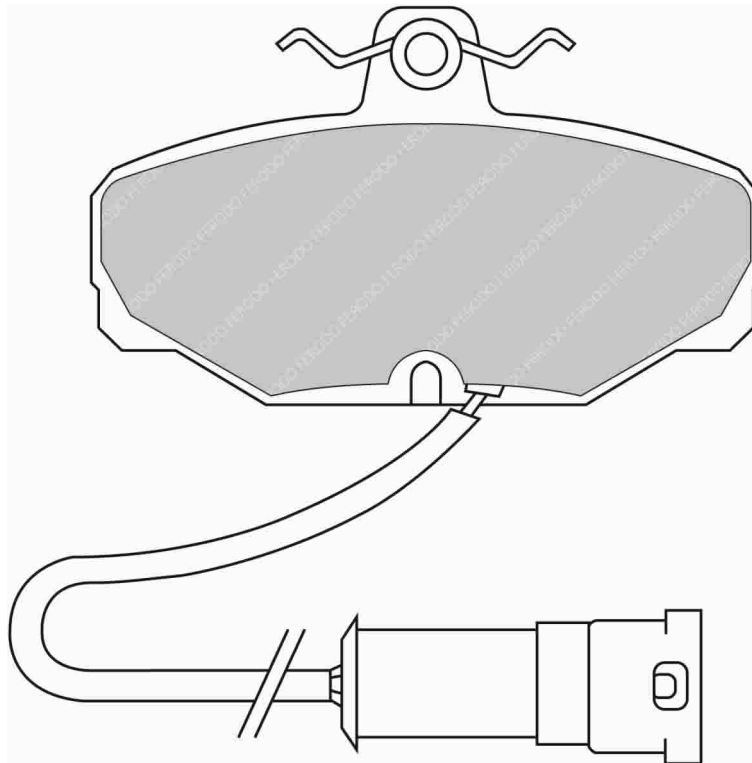

FDS408

WVA No: 21079 13,75

FMSI No: D382

89.9mm = 3.539"

54.0mm = 2.126"

13.5mm = 0.531"

34.5mm = 1.358"

FORD Rear

ECE R90: Pre 99: Apply KBA code 60838

Also available in Car Racing catalogue see: FCP408

CROSS REFERENCE	
WVA	21079 13,75
FMSI	D382
MINTEX	MDB1286
PFC	0382
PAGID	1163