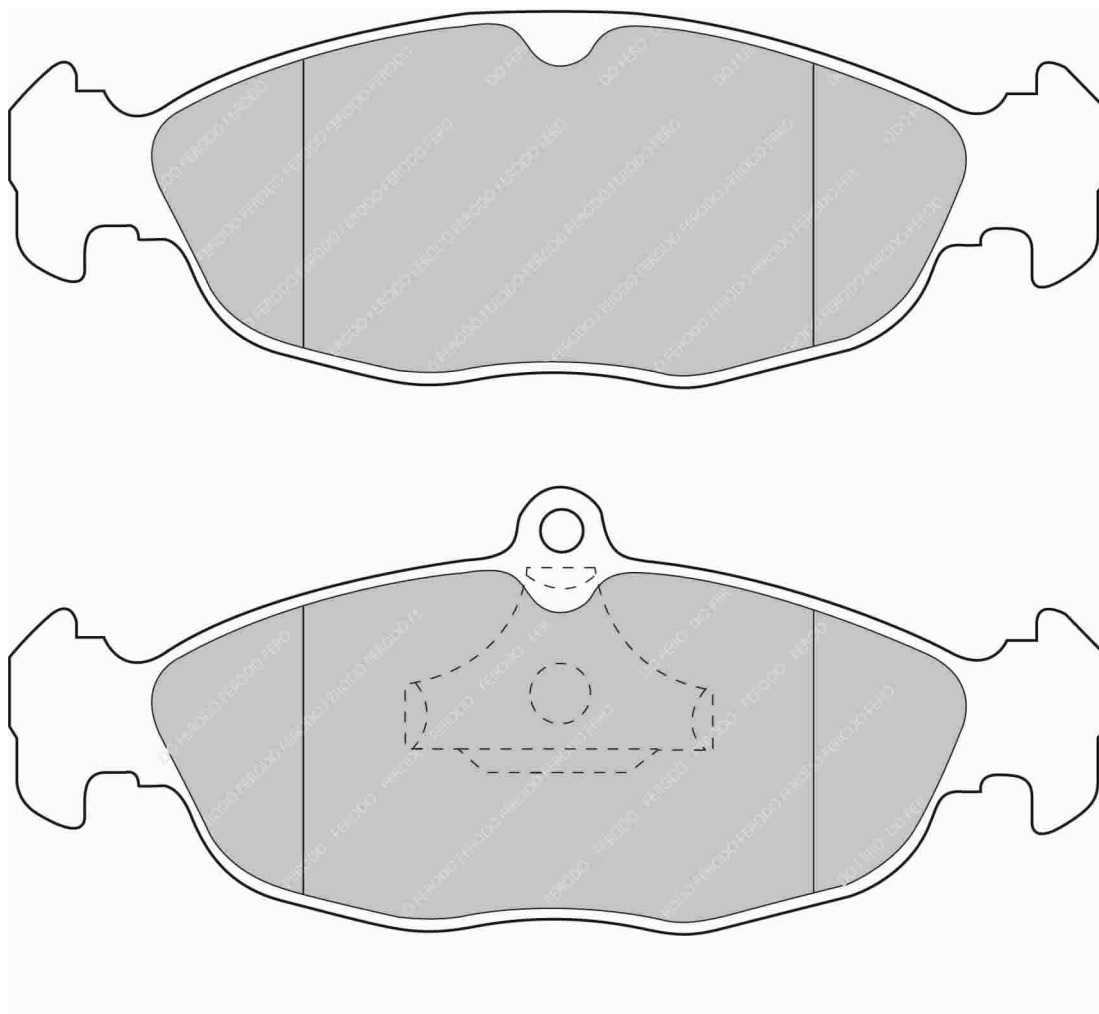

59.0mm = 2.323"

16.0mm = 0.630"

16.0mm = 0.630"

44.6mm = 1.756"

44.6mm = 1.756"

DAEWOO Front, OPEL Front, VAUXHALL Front

ECE R90: E190R01163/007

Also available in Car Racing catalogue see: FCP732