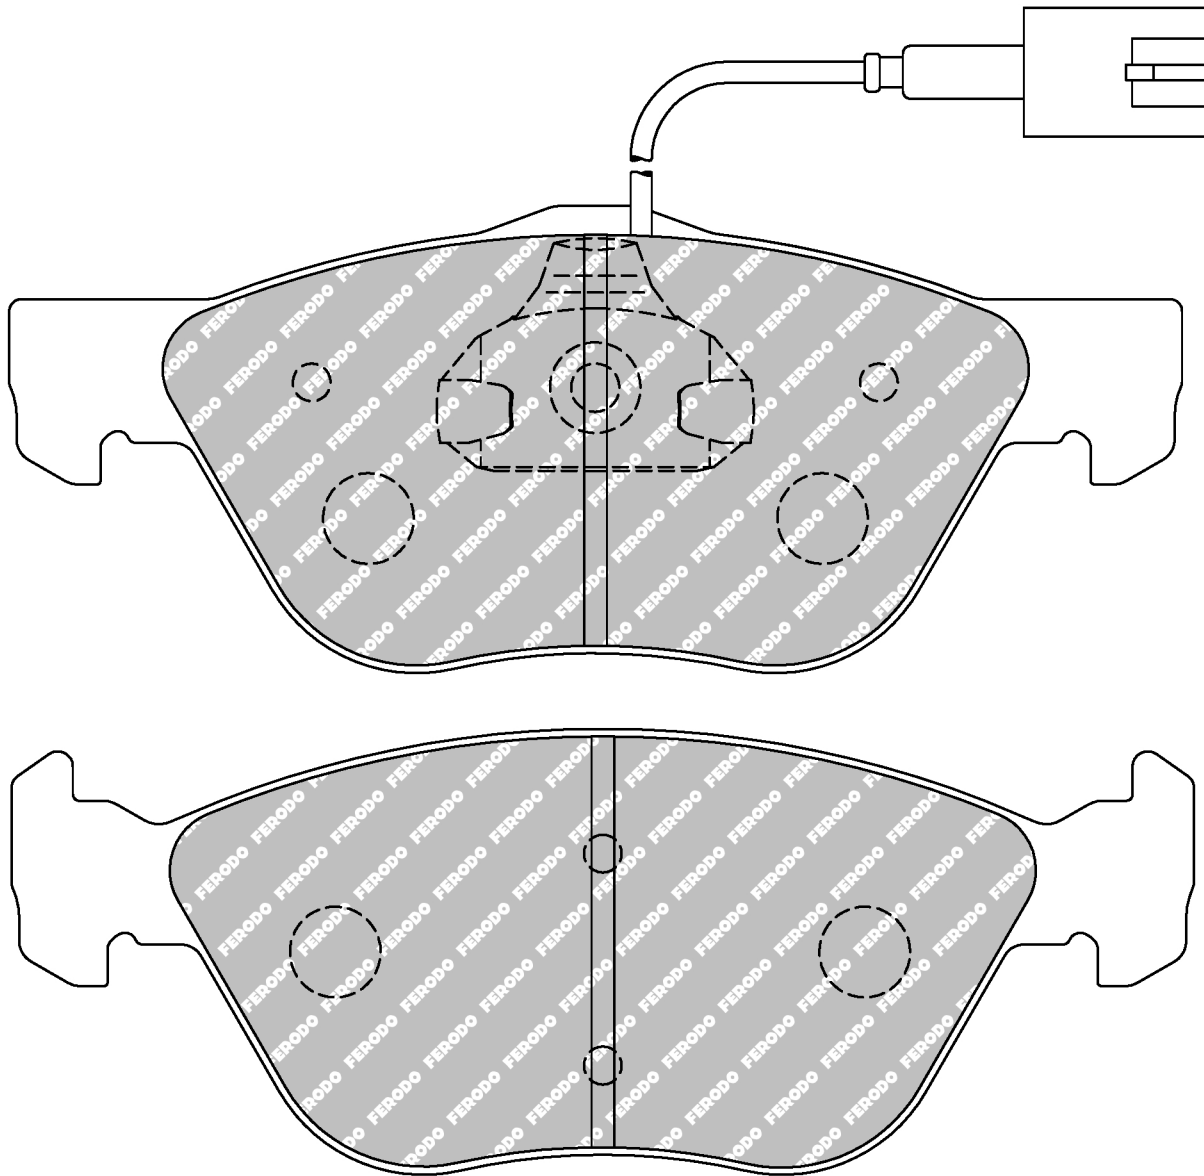

FDS1052

WVA No: 21636 18,00

155.2mm = 6.110"
156.4mm = 6.157"

61.7mm = 2.429"
58.9mm = 2.319"

19.0mm = 0.748"
18.5mm = 0.728"

54.3mm = 2.138"
54.3mm = 2.138"

ALFA ROMEO Front, FIAT Front, LANCIA Front

ECE R90: E490R01071/097