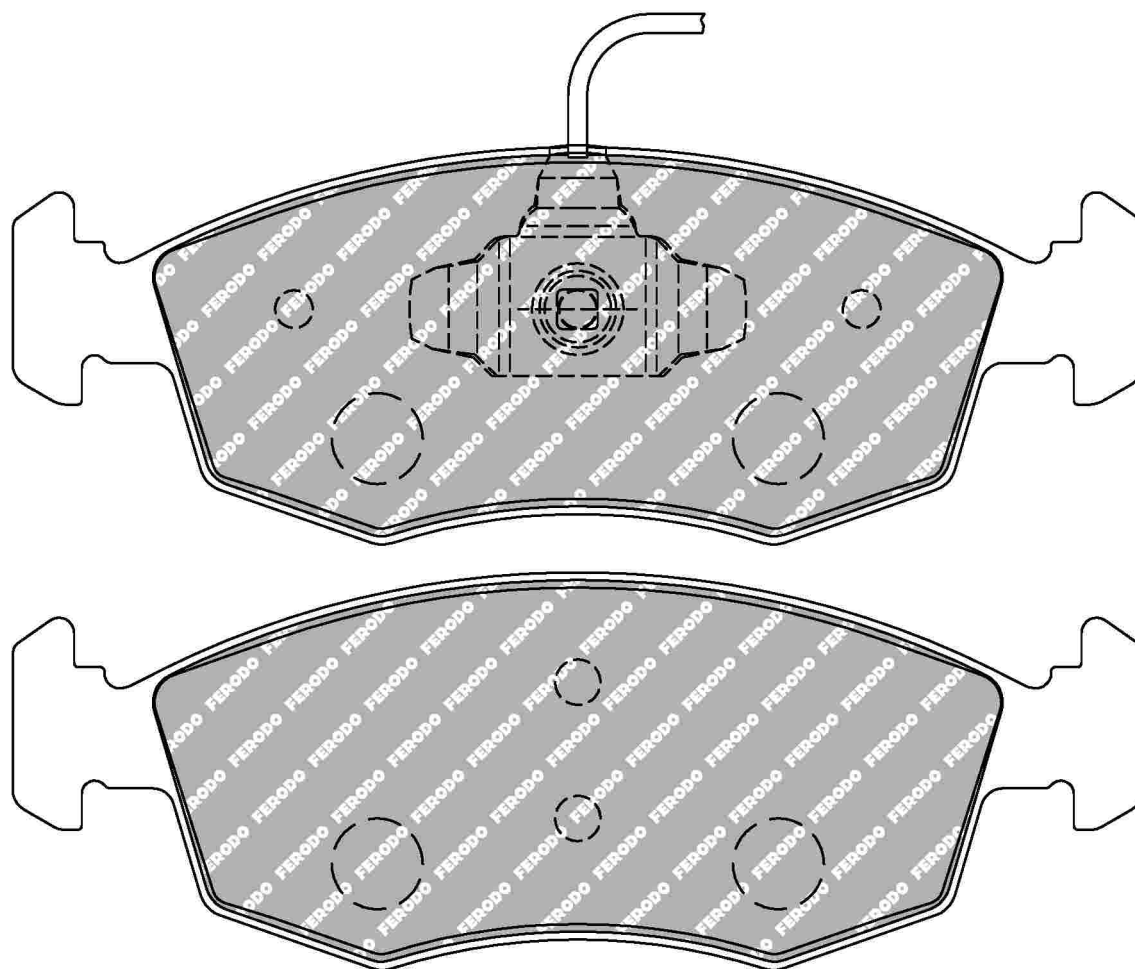

FDS4353

149.5mm = 5.886"

52.5mm = 2.067"

17.2mm = 0.677"

46.5mm = 1.831"

FIAT Front

ECE R90: E11 90R-01194/9517

Also available in Car Racing catalogue see: FCP4353

CROSS REFERENCE	
MINTEX	MDB3208
MINTEX	MDB3233