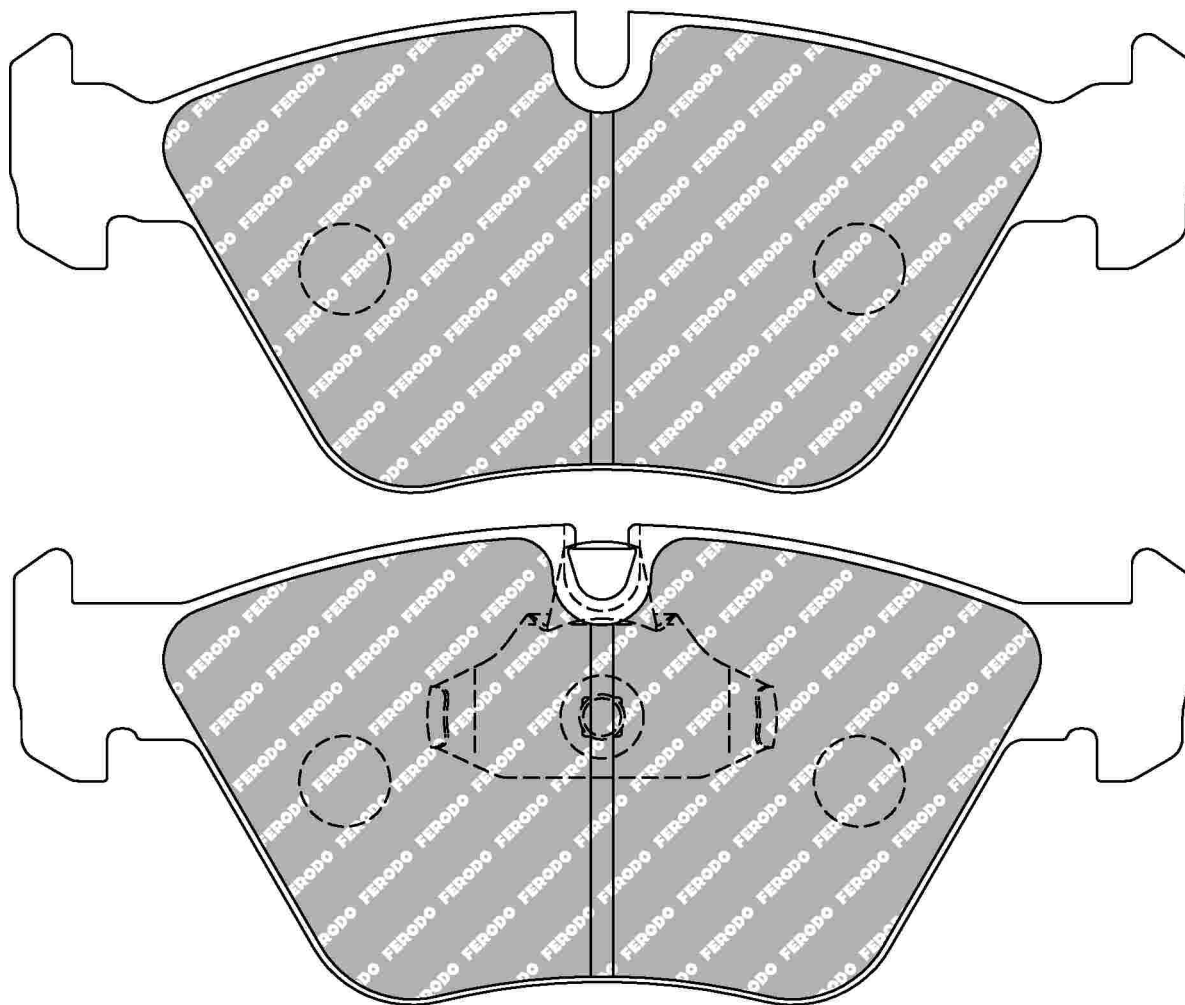

63.9mm = 2.516"

63.9mm = 2.516"

20.2mm = 0.795"

20.2mm = 0.795"

58.4mm = 2.299"

58.4mm = 2.299"

BMW Front, MG Front

ECE R90: E190R01163/024