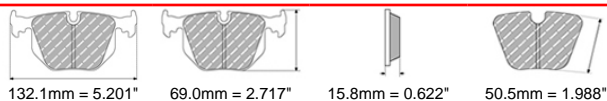

FDSR3135

ECE R90: None