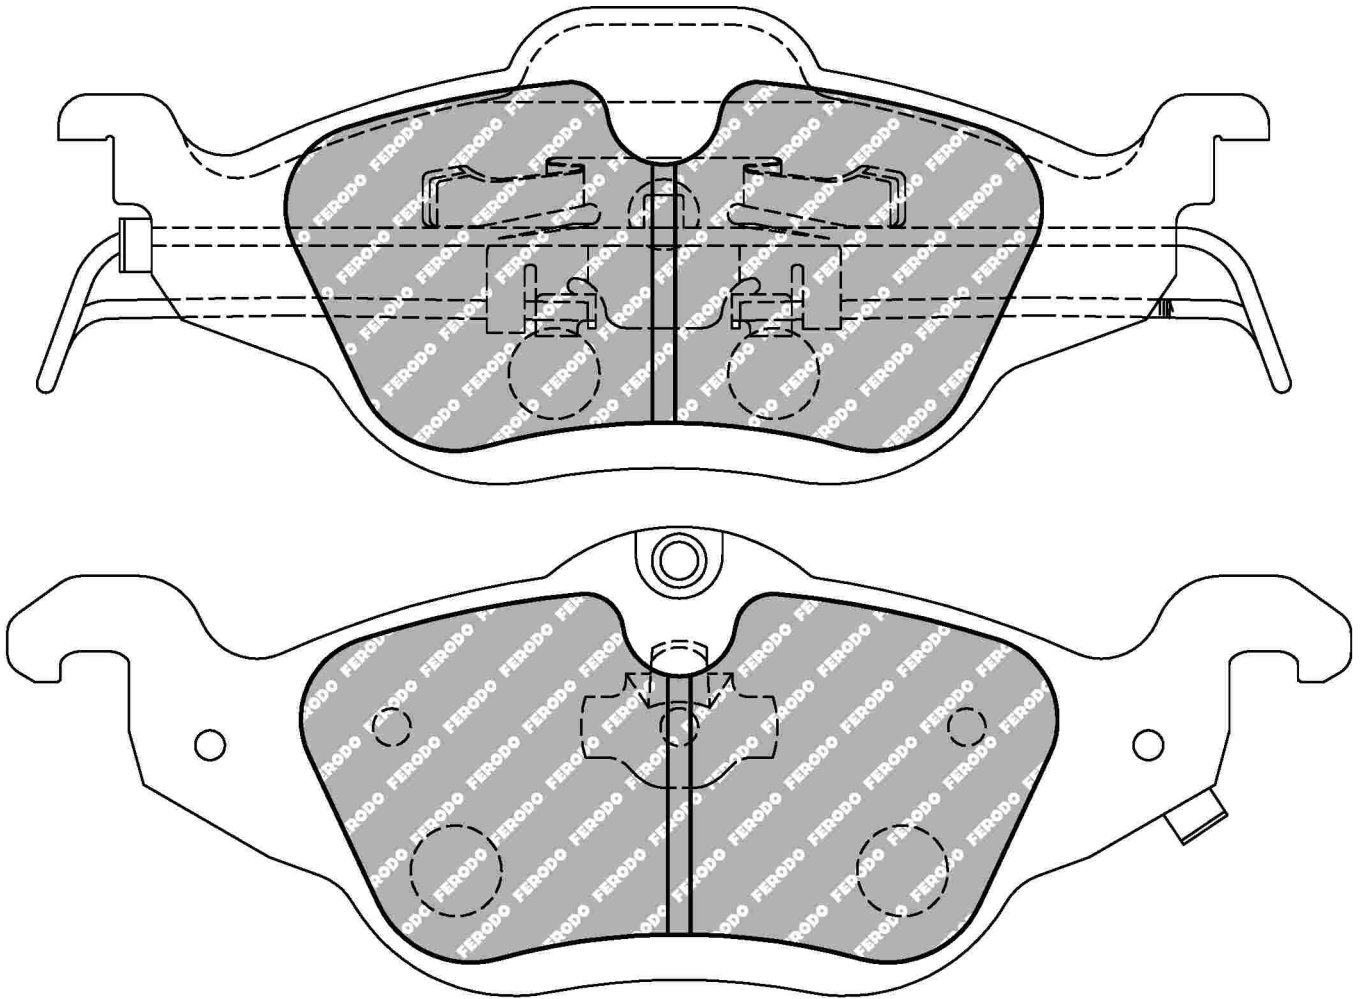

FDS1293

WVA No: 23063 18,40

160.1mm = 6.303"
177.7mm = 6.996"

63.1mm = 2.484"
62.5mm = 2.461"

17.5mm = 0.689"
18.8mm = 0.740"

45.6mm = 1.795"
45.6mm = 1.795"

OPEL Front, VAUXHALL Front

ECE R90: E490R01071/895

Also available in Car Racing catalogue see: FCP1293

CROSS REFERENCE	
WVA	23063 18,40
MINTEX	MDB1908
BREMBO	07.8301.64