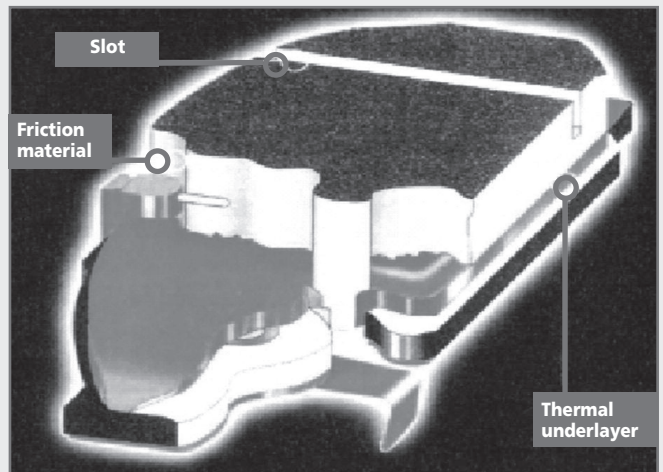

REFINEMENT

DS Performance has been developed to deliver great comfort, combining passenger car refinement with pedigree performance.