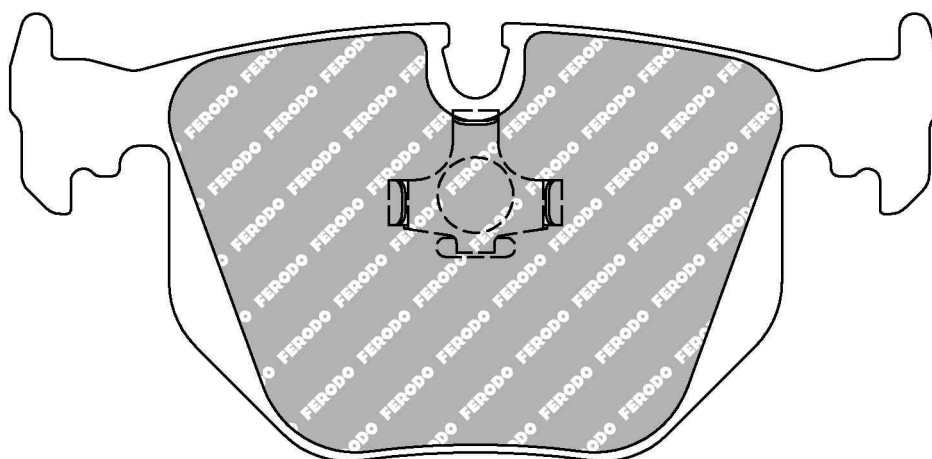

FDS857

WVA No: 21282 17,30

FMSI No: D548

123.0mm = 4.843"

59.4mm = 2.339"

17.0mm = 0.669"

54.8mm = 2.157"

BMW Rear, MASERATI Rear

ECE R90: E490R01071/214

Also available in Car Racing catalogue see: FCP857

CROSS REFERENCE	
WVA	21282 17,30
FMSI	D548
MINTEX	MDB1552
ALCON	PNF0084X347.4
PAGID	2685