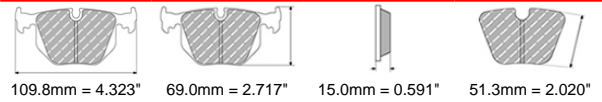

FDS1348

WVA No: 21381 15,00

CHRYSLER Rear, DAIMLER Rear, FERRARI Front / Rear, FORD AUSTRALIA Rear, FORD AUSTRALIA (FPV) Rear, JAGUAR Rear, RENAULT Front / Rear, VOLVO Rear, VOLVO Australia Rear

ECE R90: E1190R-01194/7510