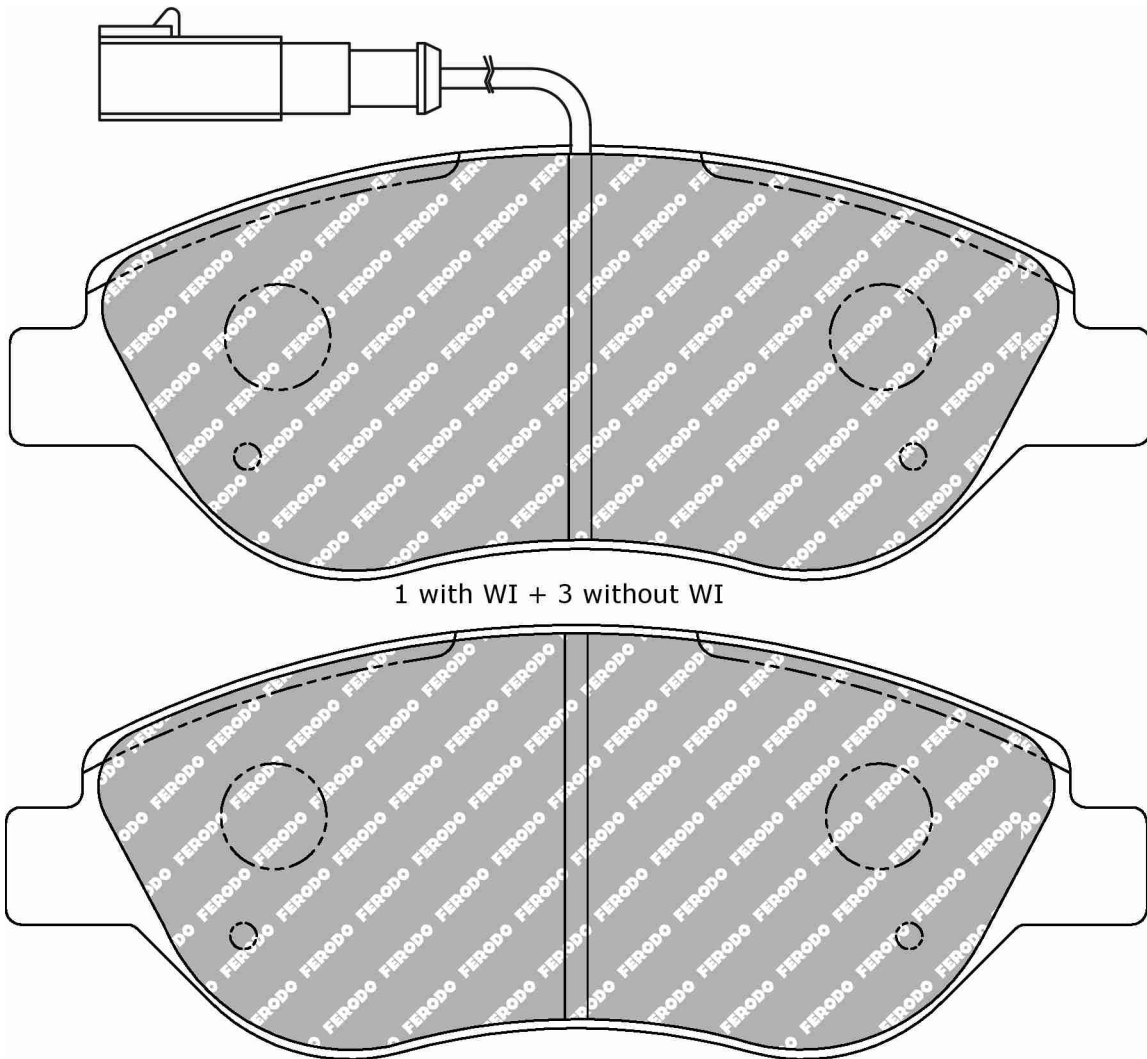

151.0mm = 5.945"

57.5mm = 2.264"

19.2mm = 0.756"

51.0mm = 2.008"

ALFA ROMEO Front, FIAT Front, LANCIA Front

ECE R90: E490R01071/916

Also available in Car Racing catalogue see: FCP1468

CROSS REFERENCE	
WVA	23711 18,40
MINTEX	MDB2241
BREMBO	07.8301.80