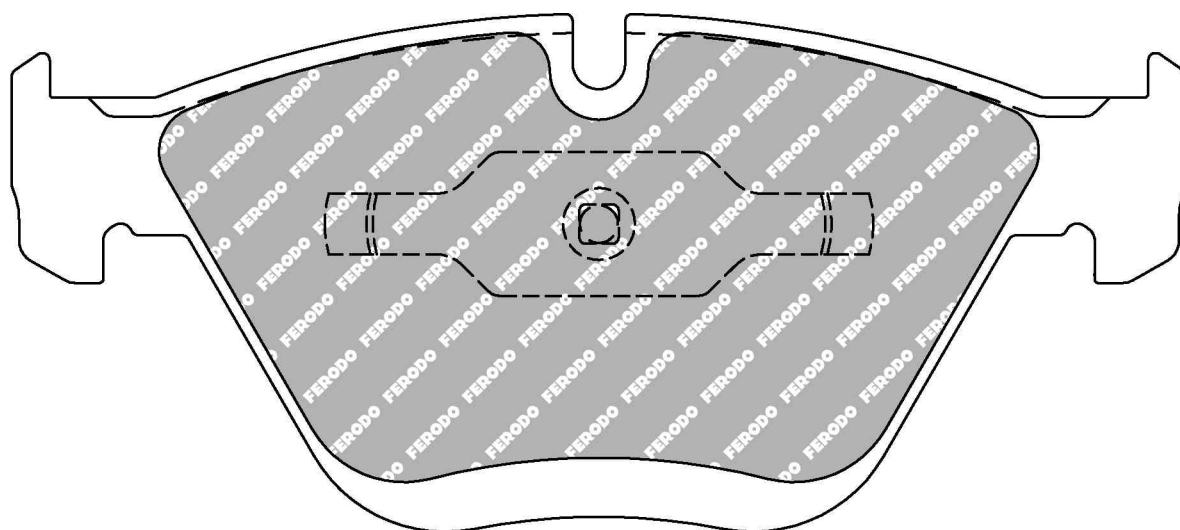

68.5mm = 2.697"

19.2mm = 0.756"

56.7mm = 2.232"

BMW Front

ECE R90: E11 90R 01194/5951

Also available in Car Racing catalogue see: FCP1628

CROSS REFERENCE	
WVA	23312 20,30
MINTEX	MDB2418

FDS1629