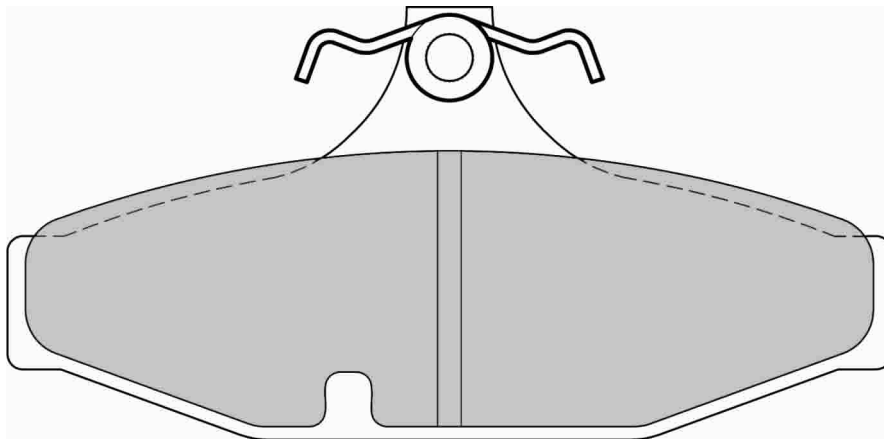

FDSE6003

113.7mm = 4.476"

55.5mm = 2.185"

14.4mm = 0.567"

32.0mm = 1.260"

HOLDEN Rear, TOYOTA Rear

ECE R90: No R90: Ex EU