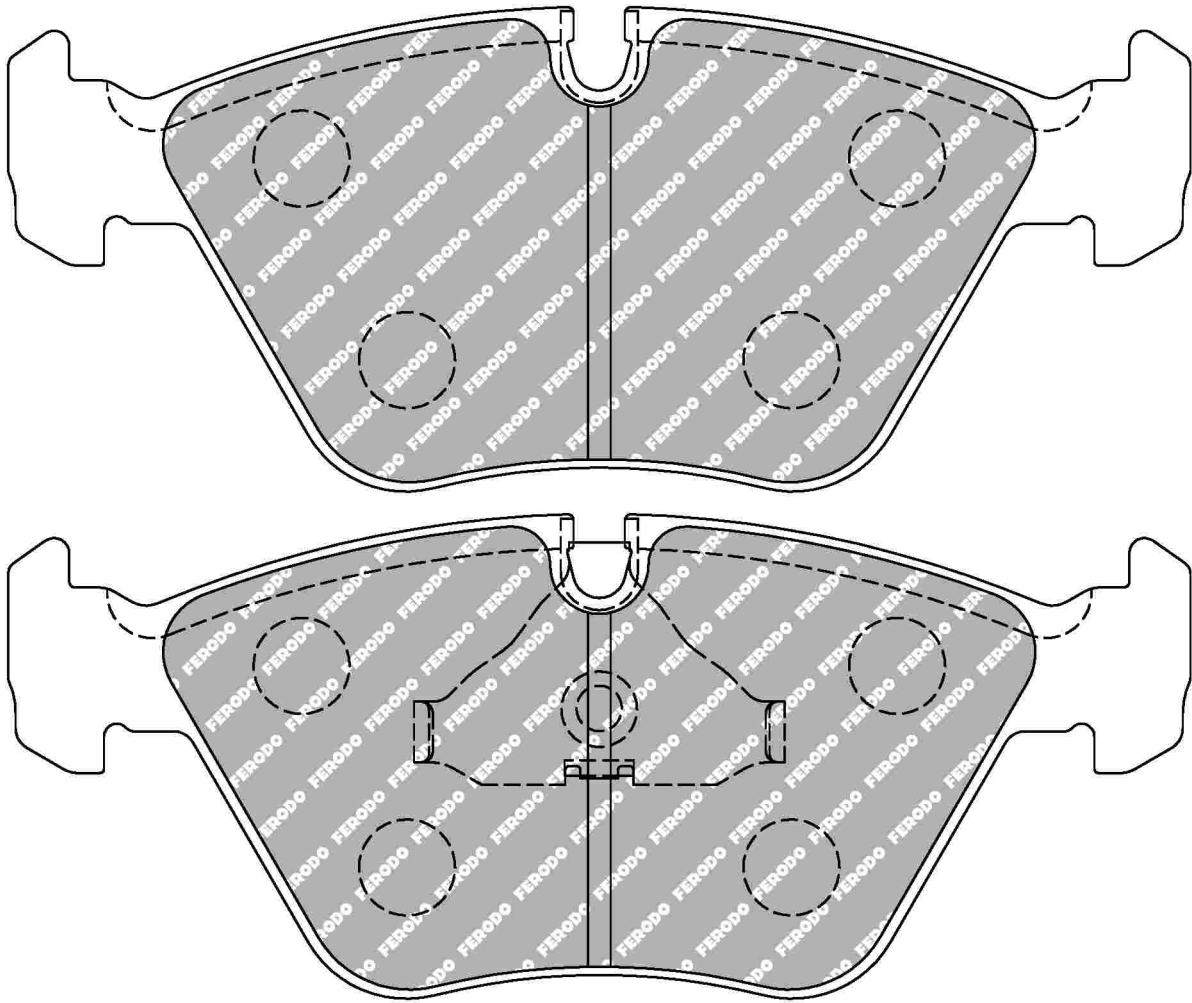

64.4mm = 2.535"
64.4mm = 2.535"

20.5mm = 0.807"
20.5mm = 0.807"

58.6mm = 2.307"
58.6mm = 2.307"

BMW Front

ECE R90: E490R01071/402

Also available in Car Racing catalogue see: FCP779

CROSS REFERENCE	
WVA	20968 20,30
FMSI	D394
MINTEX	MDB1393
BREMBO	07.8300.10
BREMBO	07.8301.50
PAGID	1295