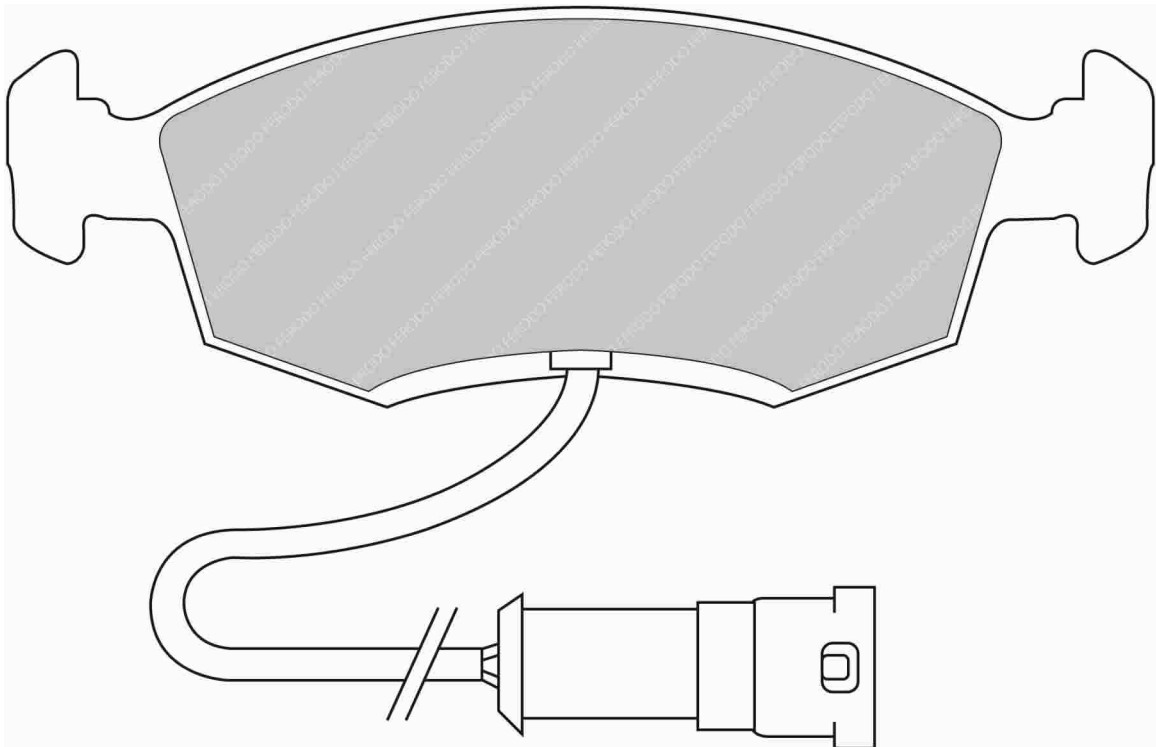

FDS276

WVA No: 20907 18,00

FMSI No: D298

151.5mm = 5.965"

49.0mm = 1.929"

18.0mm = 0.709"

43.0mm = 1.693"

FORD Front

ECE R90: Pre 99: Apply KBA code 60838

Also available in Car Racing catalogue see: FCP276

CROSS REFERENCE	
WVA	20907 18,00
FMSI	D298
MINTEX	MDB1236
BREMBO	07.8301.04