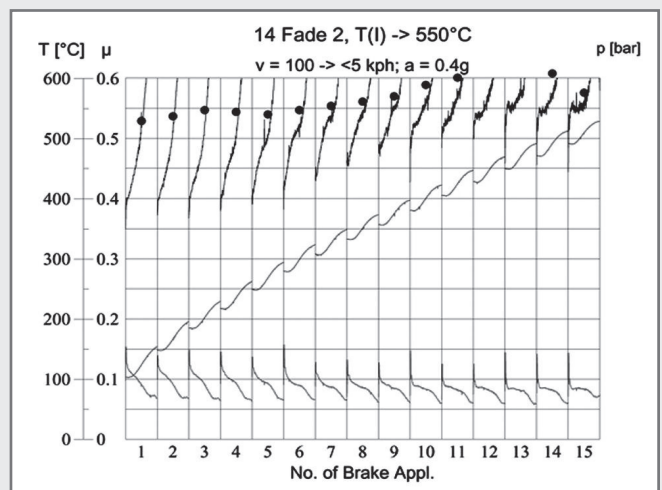

EXCELLENT PERFORMANCE

With a μ of 0.55+ DS PF pads deliver a superb performance both hot and cold. Excellent wet recovery properties, great resistance to fade and consistent pedal feel complete all the requirements for a safe, reliable and efficient high performance brake pad