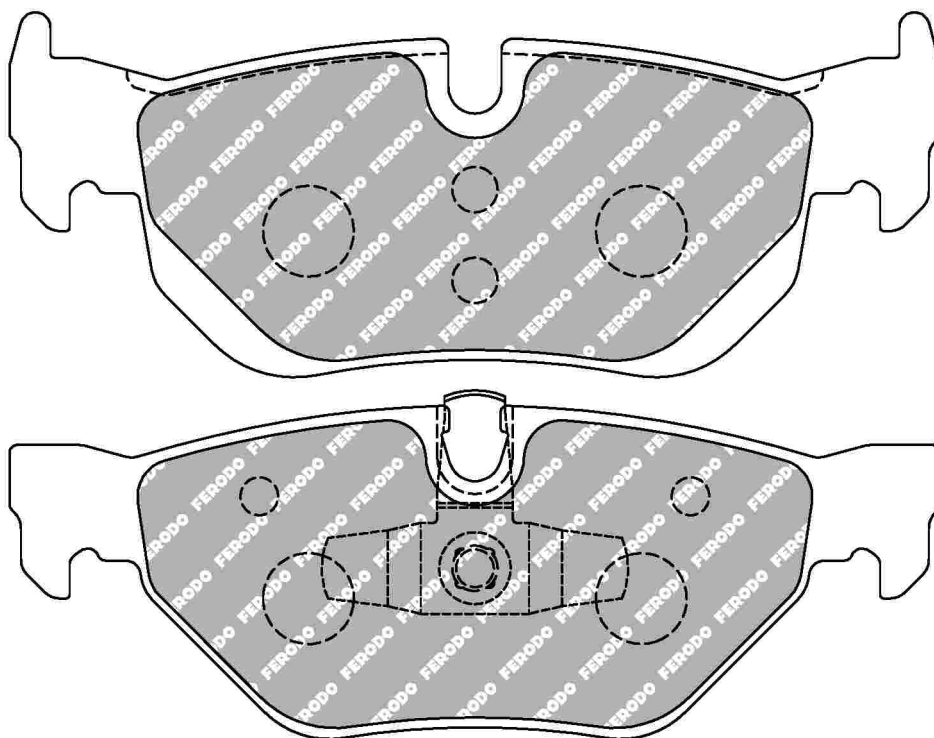

FDS1807

WVA No: 23926 17,00

123.2mm = 4.850"
123.2mm = 4.850"

48.3mm = 1.902"
44.0mm = 1.732"

16.4mm = 0.646"
16.4mm = 0.646"

39.7mm = 1.563"
39.7mm = 1.563"

BMW Rear

ECE R90: E11 90R-01194/7051

Also available in Car Racing catalogue see: FCP1807

CROSS REFERENCE	
WVA	23926 17,00
MINTEX	MDB2683
PFC	0396