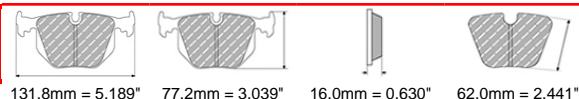

FDS1334

WVA No: 23092 16,00