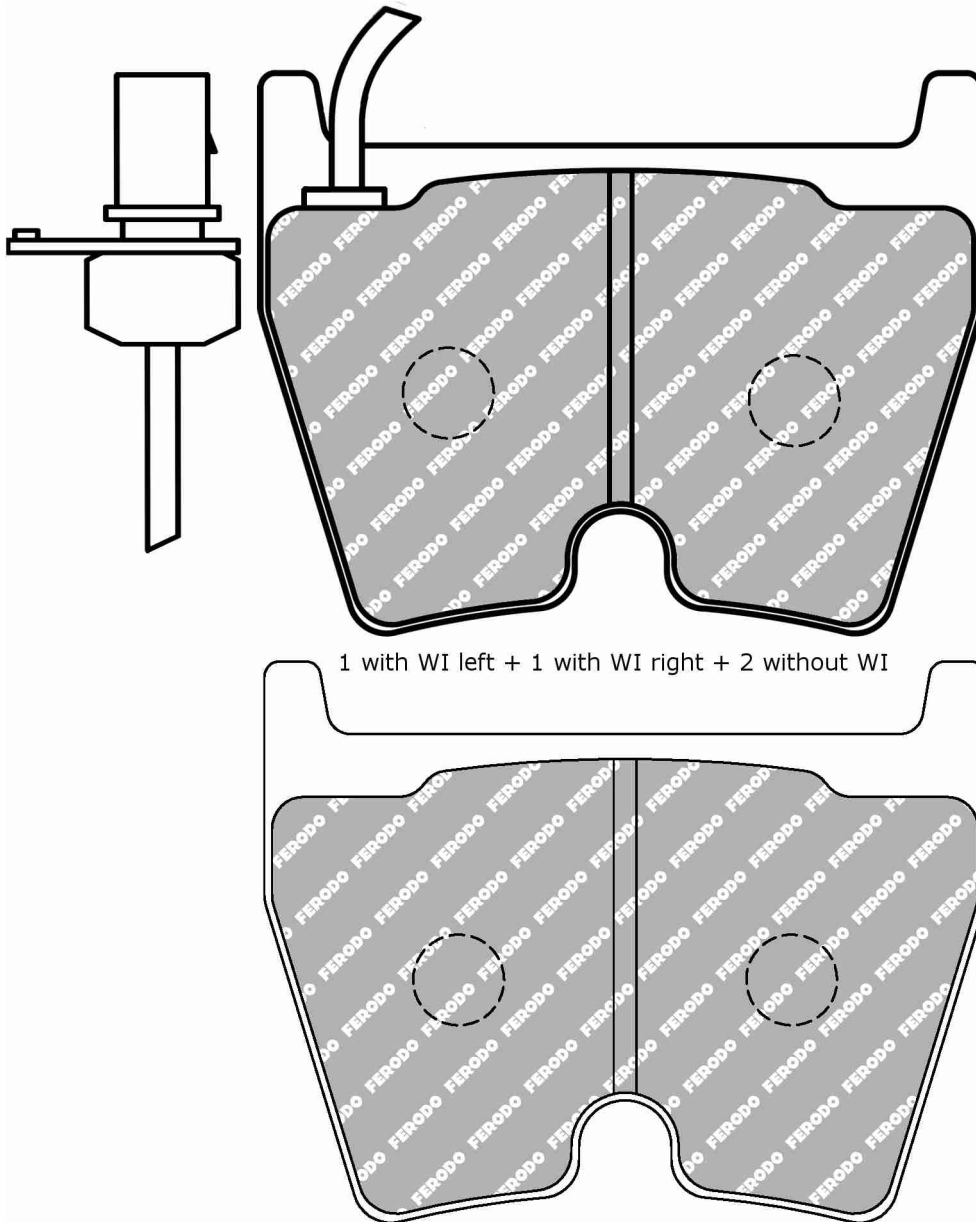

FDS1664

WVA No: 23764 17,00

95.4mm = 3.756"

74.3mm = 2.925"

17.0mm = 0.669"

56.5mm = 2.224"

AUDI Front, LAMBORGHINI Front, MERCEDES Front, VOLKSWAGEN Front

ECE R90: E9-90R-01.159/810

1 with WI left + 1 with WI right + 2 without WI

Also available in Car Racing catalogue see: FCP1664

4 Pistons caliper -> 1 axle = 2 sets (8 pads)

CROSS REFERENCE	
WVA	23764 17,00
MINTEX	MDB2601
BREMBO	07.9312.44
BREMBO	07.9312.45
BREMBO	07.9312.46
BREMBO	07.9312.47
PAGID	2931