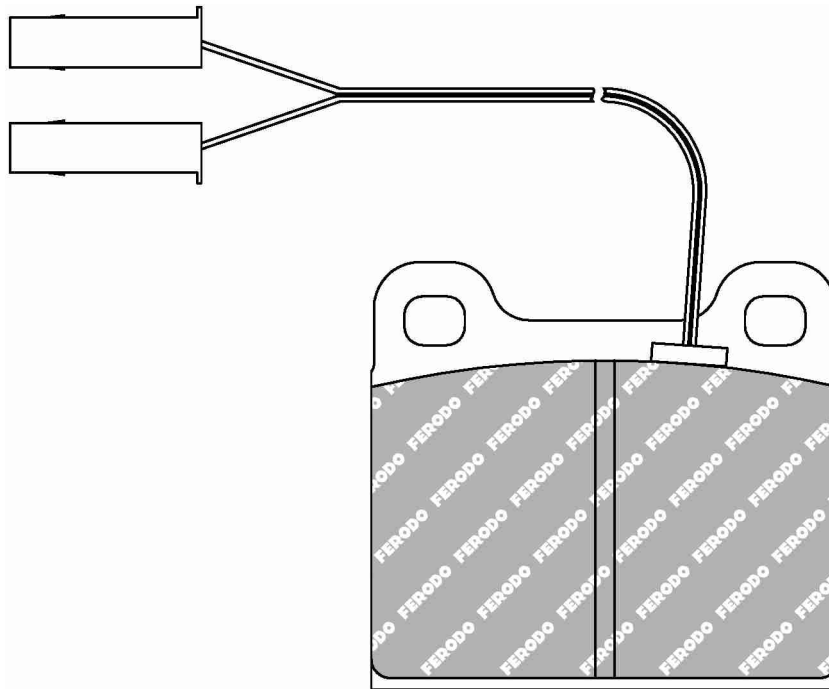

FDS2

WVA No: 20034 15,00

FMSI No: D31

ALFA ROMEO Front / Rear, AUDI Front, BMW Front / Rear, MASERATI Rear, OPEL Front / Rear, PORSCHE Front / Rear, SAAB Front, TALBOT Front, VAUXHALL Front / Rear, VOLVO Rear

ECE R90: E4-90R-01-582/1302

1 with WI + 3 without WI