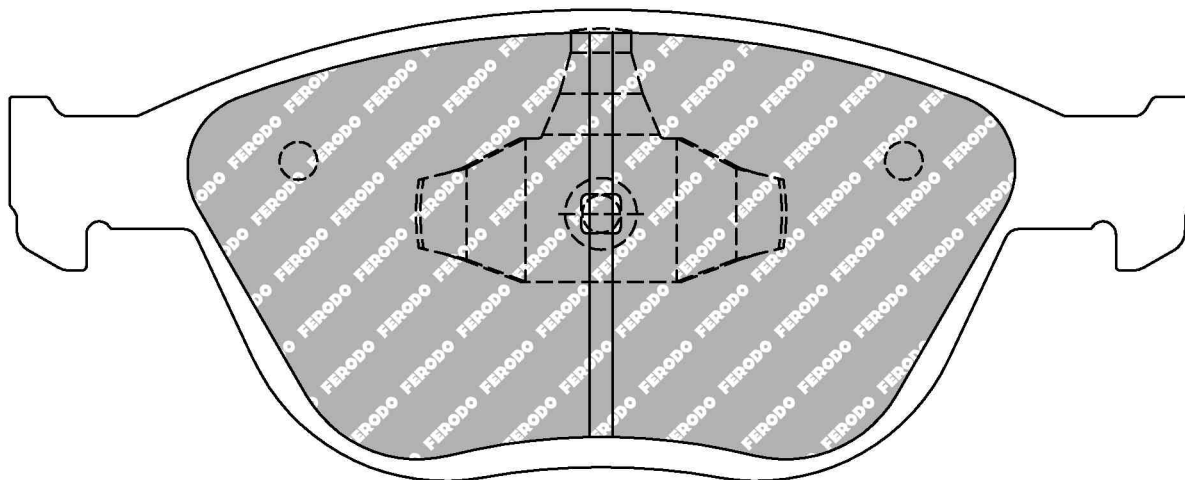

17.8mm = 0.701"
18.2mm = 0.717"

53.5mm = 2.106"
53.5mm = 2.106"

FORD Front

ECE R90: E990R01159/703

Also available in Car Racing catalogue see: FCP1568

CROSS REFERENCE	
WVA	23440 17,60
BREMBO	07.8301.92

FDS1573