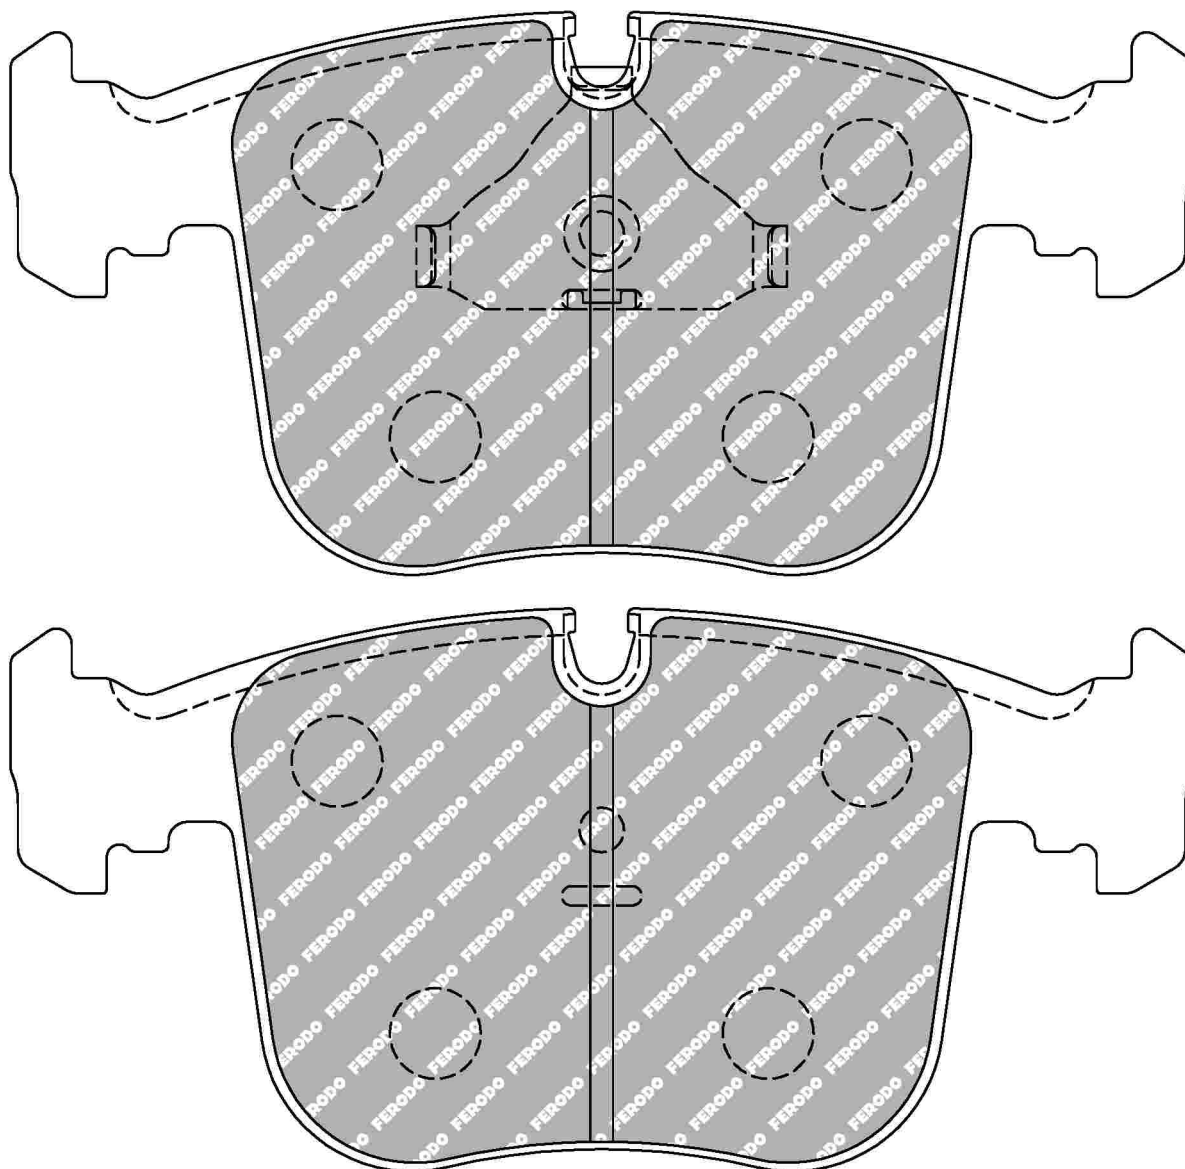

FDS856

WVA No: 21284 19,30

FMSI No: D547

156.5mm = 6.161"

74.8mm = 2.945"

18.5mm = 0.728"

69.6mm = 2.740"

BMW Front, MASERATI Front

ECE R90: E4-90R-01-582/1308

Also available in Car Racing catalogue see: FCP856

CROSS REFERENCE	
WVA	21284 19,30
FMSI	D547
MINTEX	MDB1551
BREMBO	07.8300.11
PAGID	2683