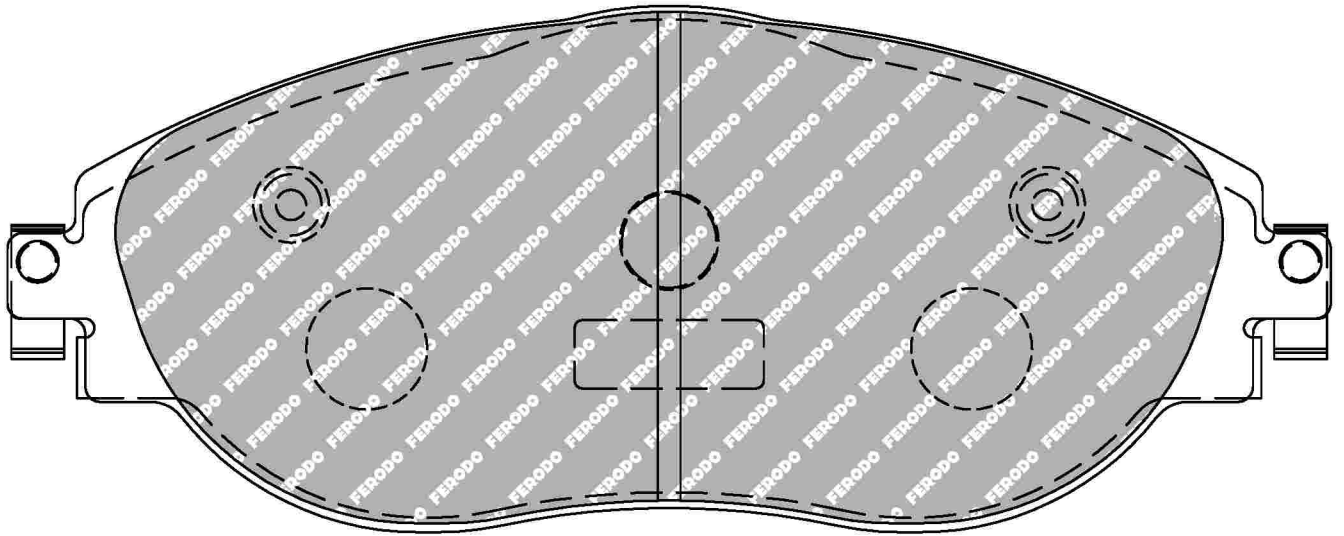

FDS4425

175.2mm = 6.898"

69.5mm = 2.736"

19.8mm = 0.780"

64.5mm = 2.539"

AUDI Front, SEAT Front, SKODA Front, VOLKSWAGEN Front

ECE R90: E9-90R-02A0191/3181

Also available in Car Racing catalogue see: FCP4425