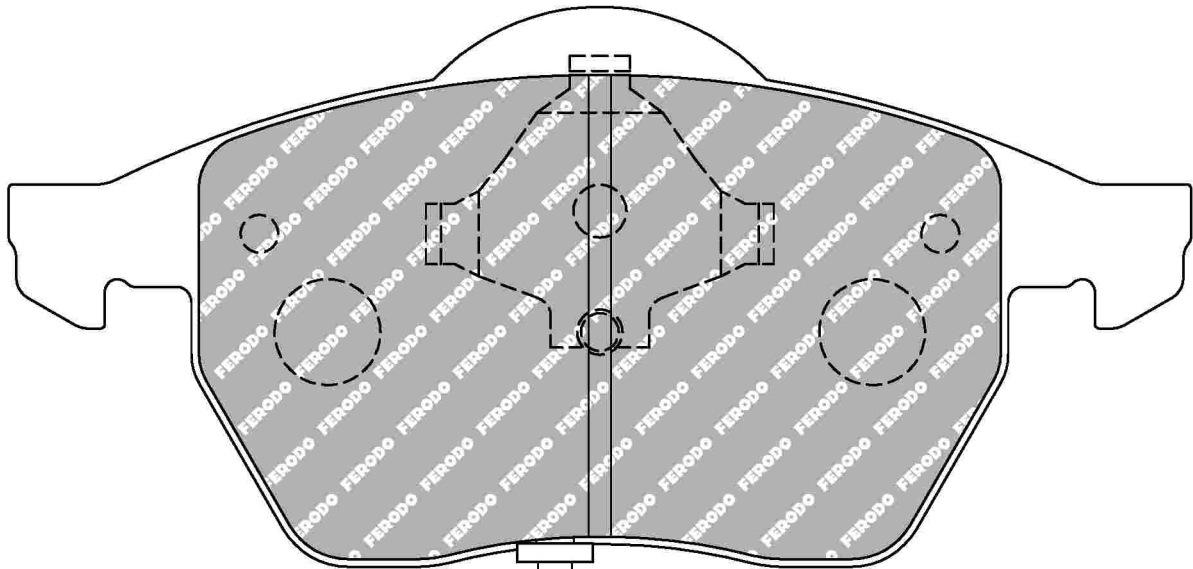

74.0mm = 2.913"

19.6mm = 0.772"

61.0mm = 2.402"

AUDI Front, SEAT Front, SKODA Front, VOLKSWAGEN Front

ECE R90: E190R01174/002

1 with WI - 1 without WI

CROSS REFERENCE

WVA	20676 20,20
MINTEX	MDB2041