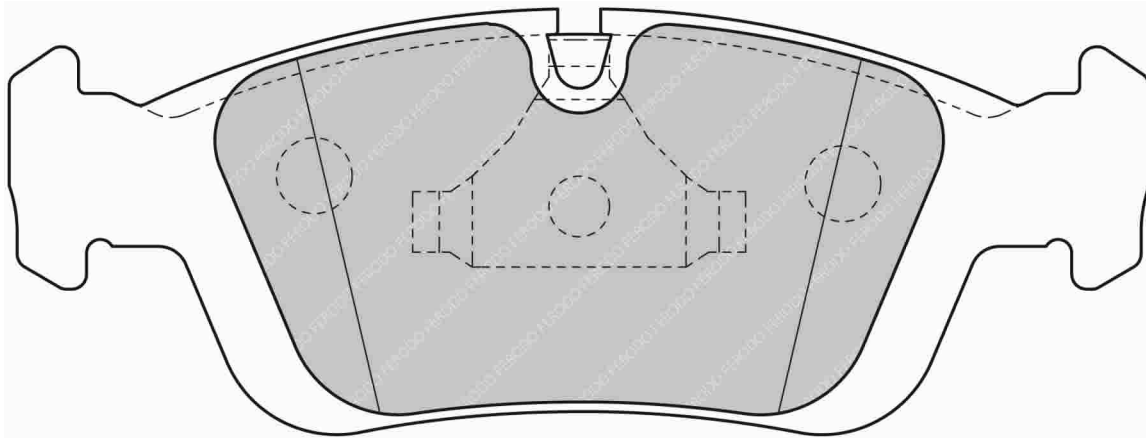

Also available in Car Racing catalogue see: FCP1300

CROSS REFERENCE	
WVA	21925 17,80
MINTEX	MDB1901
PAGID	2180

FDS1301

WVA No: 21934 17,30

123.2mm = 4.850"

43.7mm = 1.720"

16.6mm = 0.654"

39.7mm = 1.563"