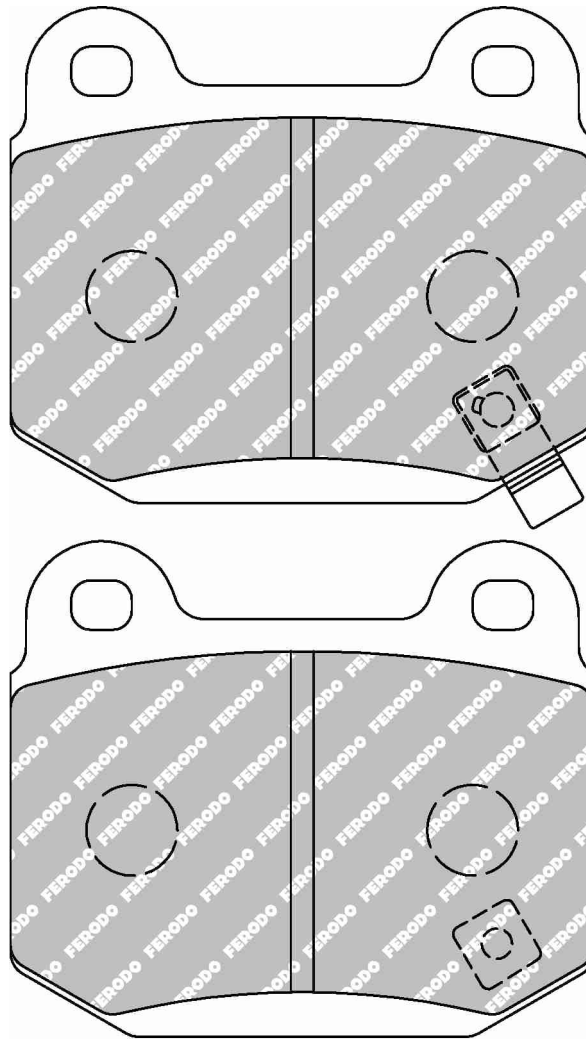

FDS1562

WVA No: 21580 14,30

76.8mm = 3.024"

65.7mm = 2.587"

14.6mm = 0.575"

45.0mm = 1.772"

INFINITI Rear, LOTUS Front, MITSUBISHI Front / Rear, NISSAN Rear, NISSAN Australia Rear, OPEL Front, SUBARU Rear, VAUXHALL Front

ECE R90: E490R01071/1123

Also available in Car Racing catalogue see: FCP1562

CROSS REFERENCE	
WVA	21580 14,30
MINTEX	MDB2342
BREMBO	07.5505.91
BREMBO	07.7858.30-40
ALCON	PNF0084X358.4
PFC	0109
PAGID	1587
PAGID	2593