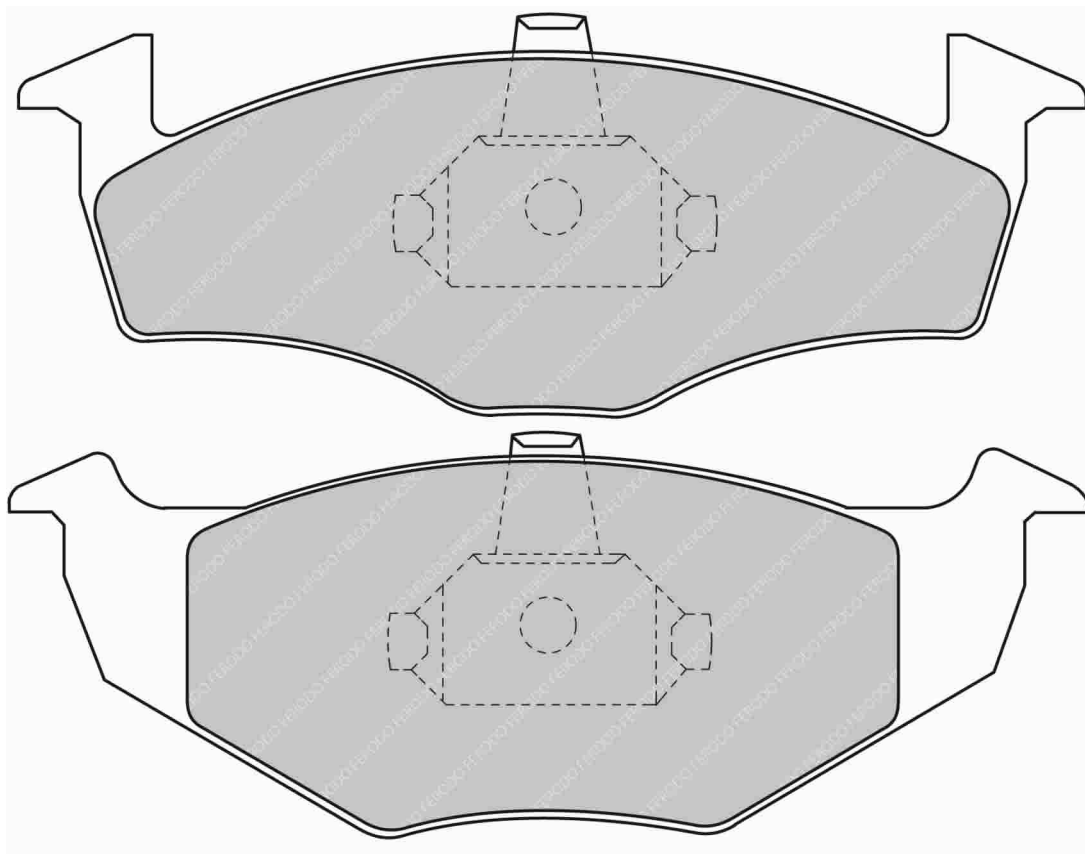

45.0mm = 1.772"

MERCEDES Front, SEAT Front, SKODA Front, VOLKSWAGEN Front

ECE R90: E490R01071/087

Also available in Car Racing catalogue see: FCP1101

CROSS REFERENCE	
WVA	21866 17,30
MINTEX	MDB1805
BREMBO	07.8301.44
BREMBO	07.8301.54