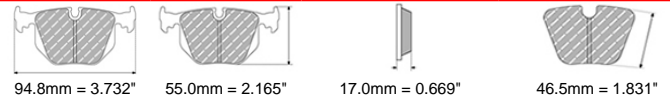

FDS660

WVA No: 21173 17,00