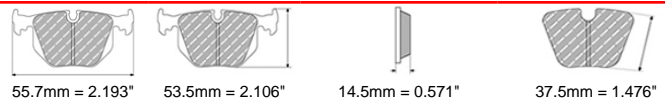

FDS3

WVA No: 20009 15,00

FMSI No: D30

ALFA ROMEO Rear, BMW Rear, DAF Front, DODGE Front, NSU Front, OPEL Front, PORSCHE Front / Rear, SAAB Rear, TALBOT Front, VOLVO Front

ECE R90: Pre 99: Apply KBA code 60838