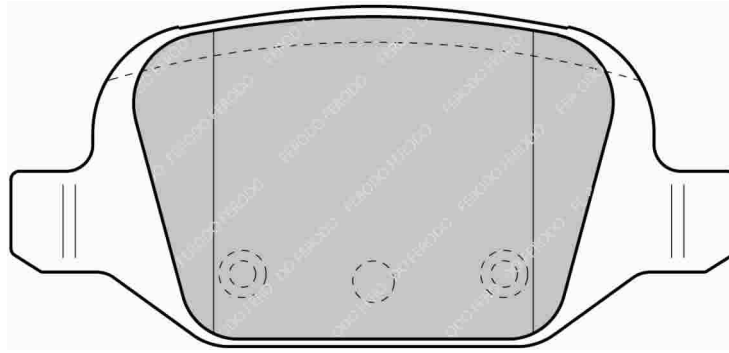

FDS1324

WVA No: 23601 16,70

95.8mm = 3.772"

44.0mm = 1.732"

13.9mm = 0.547"

41.7mm = 1.642"

FIAT Rear, LANCIA Rear

ECE R90: E490R01071/1118

Also available in Car Racing catalogue see: FCP1324

PIN 5mm on the backplate

CROSS REFERENCE

WVA	23601 16,70
MINTEX	MDB2042

FDS1327

WVA No: 23558 17,80

138.0mm = 5.433"

59.8mm = 2.354"

17.0mm = 0.669"

50.0mm = 1.969"

SUBARU Front

ECE R90: E190R01174/018