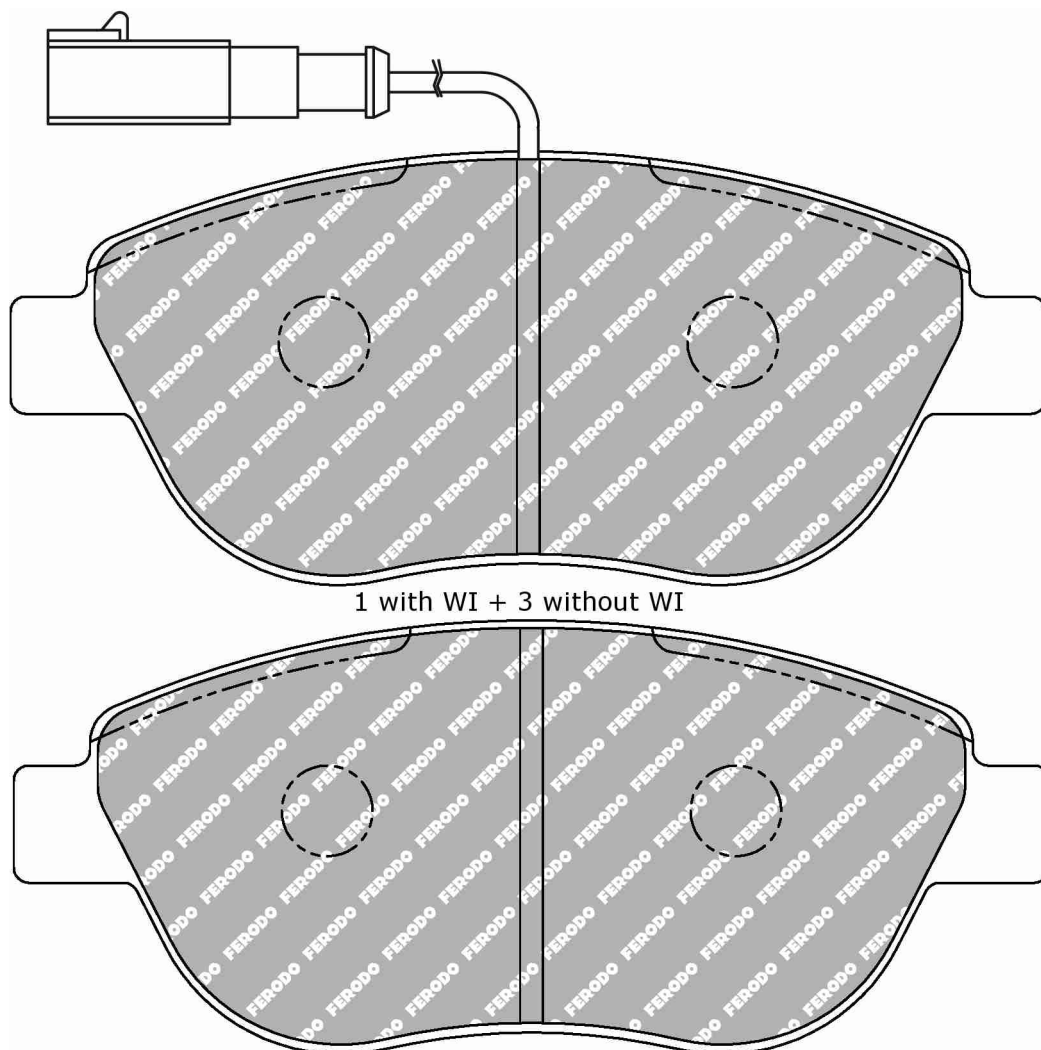

FDS1467

WVA No: 23708 18,40

137.0mm = 5.394"

57.4mm = 2.260"

19.2mm = 0.756"

52.2mm = 2.055"

FIAT Front, LANCIA Front, PEUGEOT Front

ECE R90: E490R01071/915

Also available in Car Racing catalogue see: FCP1467

CROSS REFERENCE	
WVA	23708 18,40
MINTEX	MDB2240
BREMBO	07.8301.79