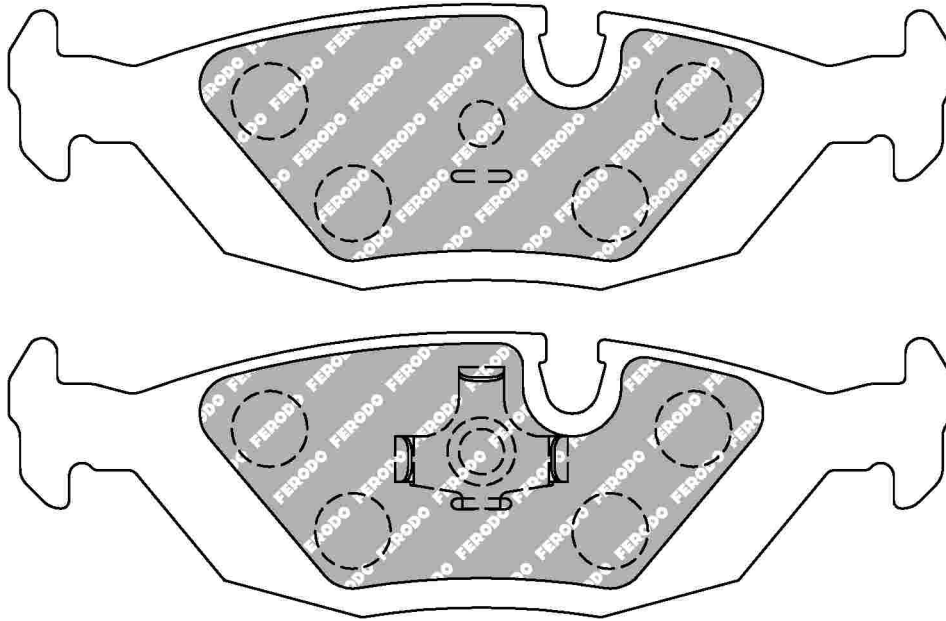

FDS296

WVA No: 20675 17,00

FMSI No: D279

125.2mm = 4.929"
125.2mm = 4.929"

38.2mm = 1.504"
38.2mm = 1.504"

16.2mm = 0.638"
16.2mm = 0.638"

31.0mm = 1.220"
31.0mm = 1.220"

BMW Rear

ECE R90: Pre 99: Apply KBA code 60838