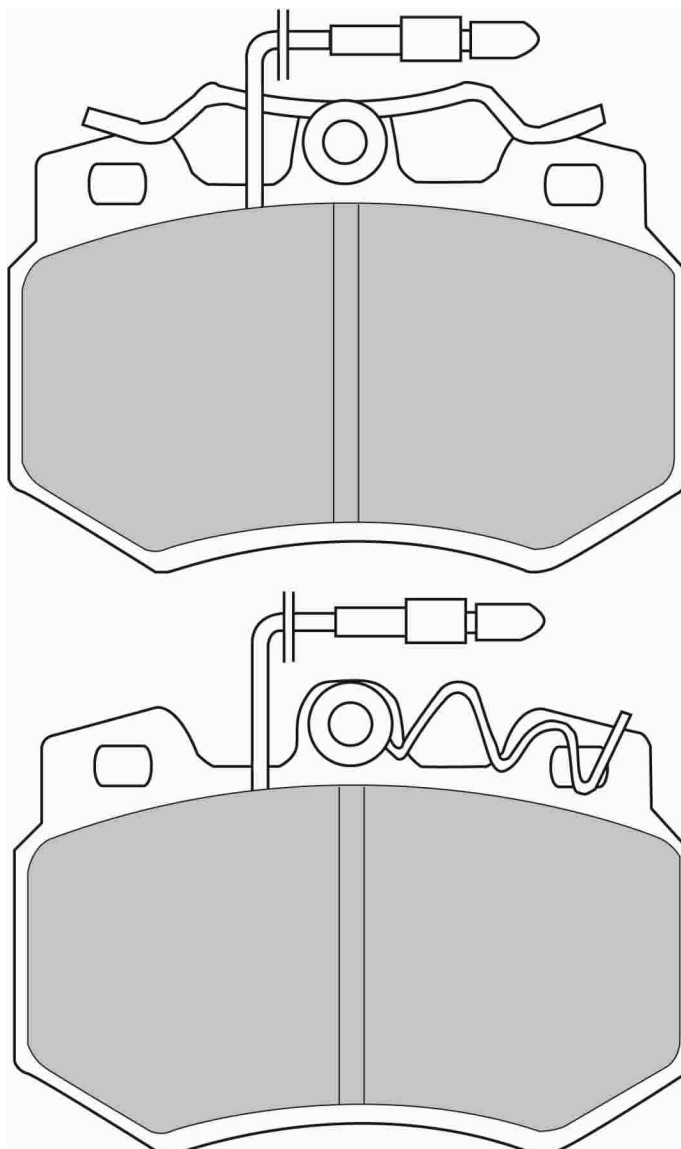

FDS434

WVA No: 20923 17,50

CITROEN Front, PEUGEOT Front

ECE R90: E490R01071/226

Also available in Car Racing catalogue see: FCP434

CROSS REFERENCE	
WVA	20923 17,50
MINTEX	MDB1327
BREMBO	07.8301.13