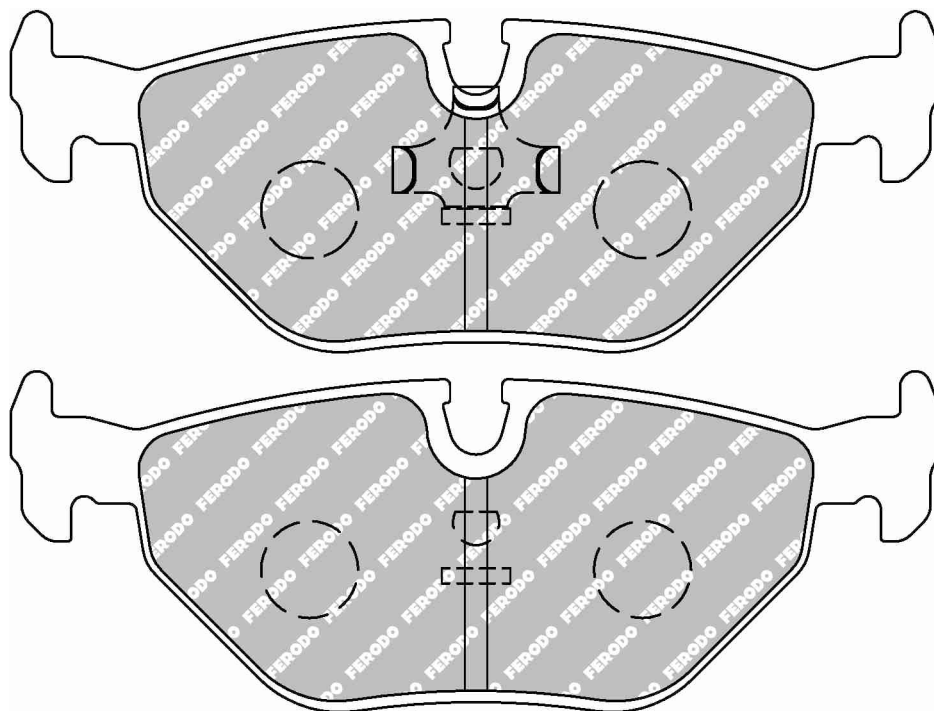

FDS578

WVA No: 20995 17,30

FMSI No: D396

123.3mm = 4.854"

45.0mm = 1.772"

15.9mm = 0.626"

39.7mm = 1.563"

BMW Rear

ECE R90: E190R01174/004

Also available in Car Racing catalogue see: FCP578

CROSS REFERENCE	
WVA	20995 17,30
FMSI	D396
MINTEX	MDB1369
PAGID	1285