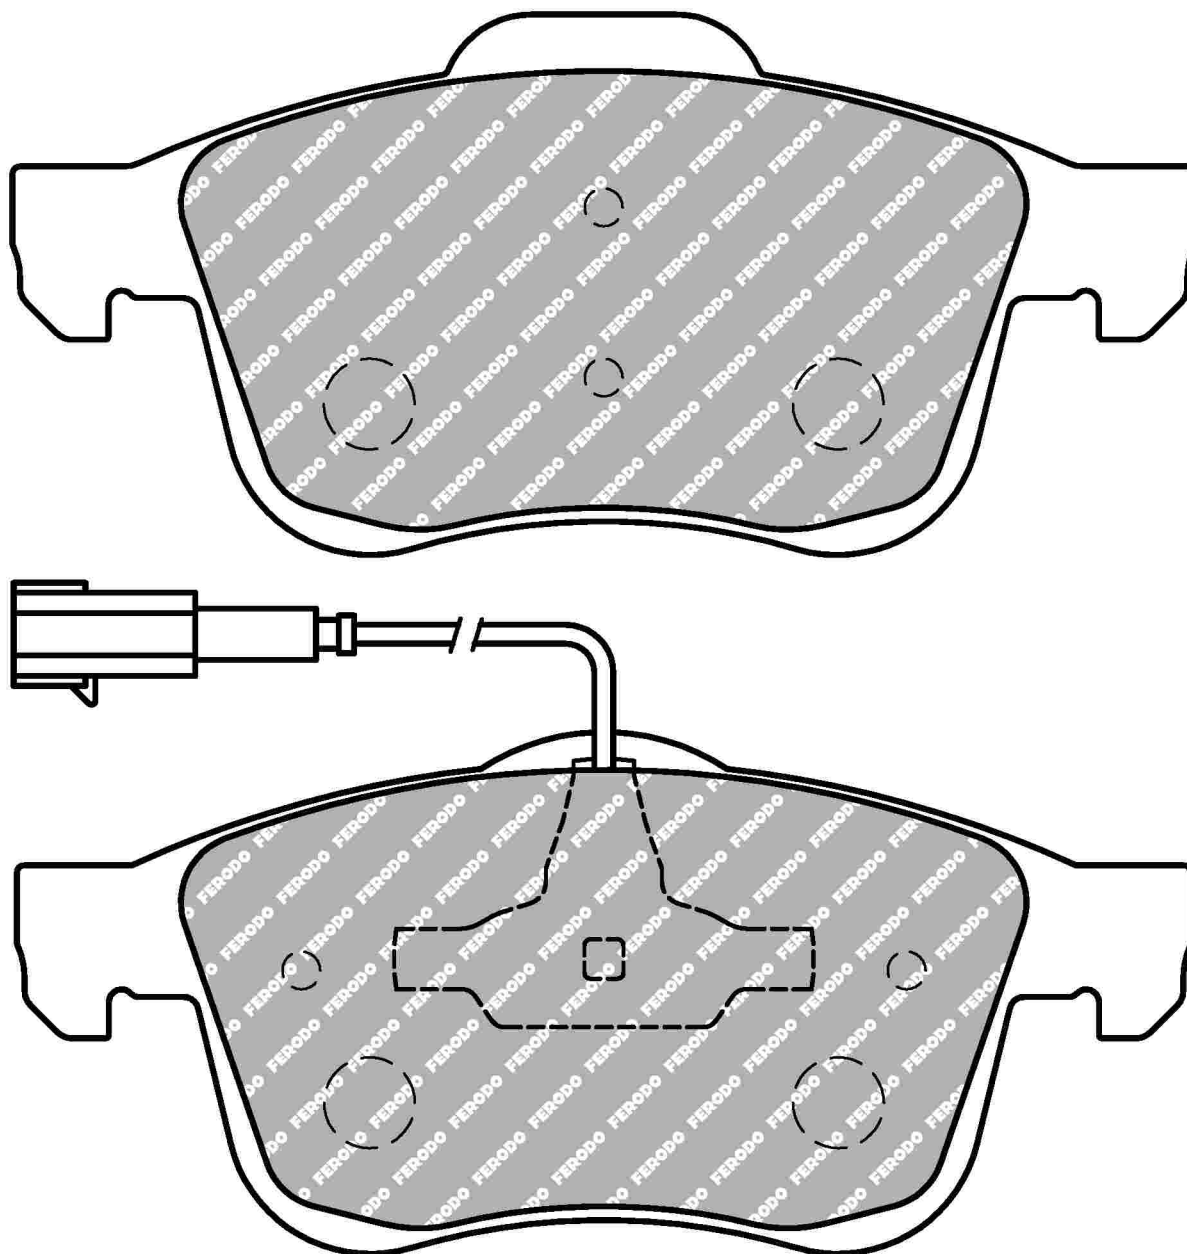

FDS1805

WVA No: 24339 19,90

156.5mm = 6.161"

155.4mm = 6.118"

71.6mm = 2.819"

69.2mm = 2.724"

19.3mm = 0.760"

18.5mm = 0.728"

57.7mm = 2.272"

57.7mm = 2.272"

ALFA ROMEO Front

ECE R90: E11 90R 01194/6143

Also available in Car Racing catalogue see: FCP1805

CROSS REFERENCE	
WVA	24339 19,90
MINTEX	MDB2790