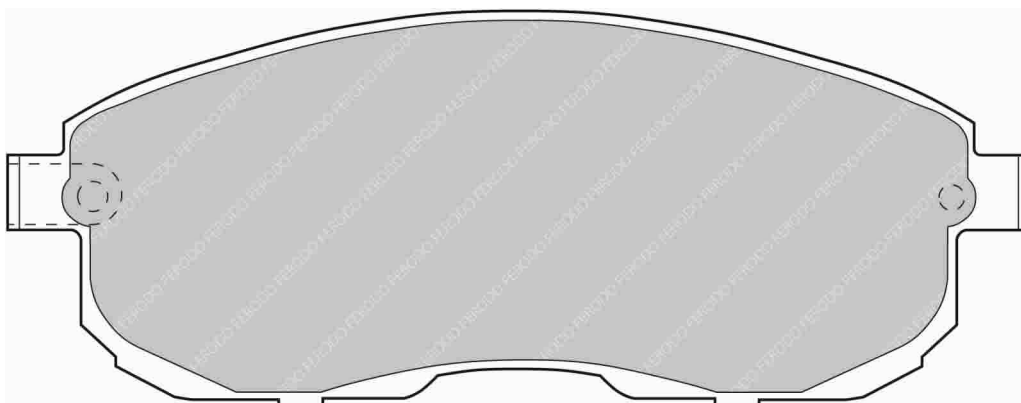

NISSAN Front

ECE R90: Pre 99: Apply KBA code 60838