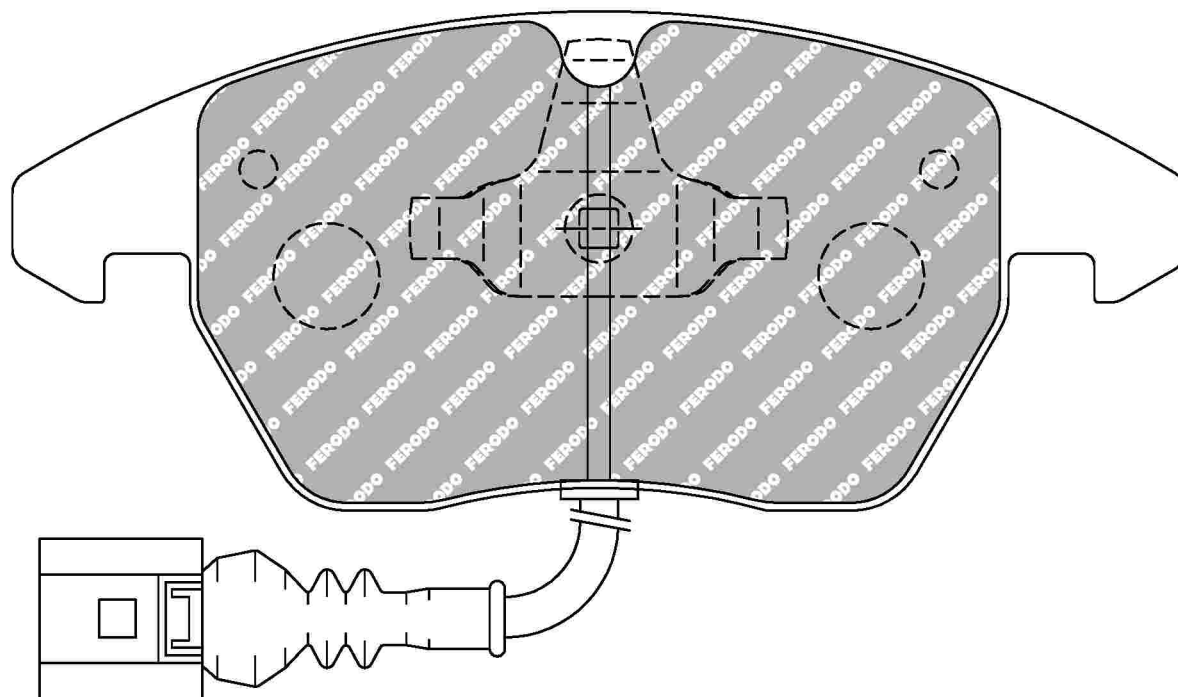

61.0mm = 2.402"

155.2mm = 6.110"

66.0mm = 2.598"

19.4mm = 0.764"

61.0mm = 2.402"

AUDI Front, CITROEN Front, SEAT Front, SKODA Front, VOLKSWAGEN Front

ECE R90: E11 90R 01194/3525

1 with WI + 1 without WI