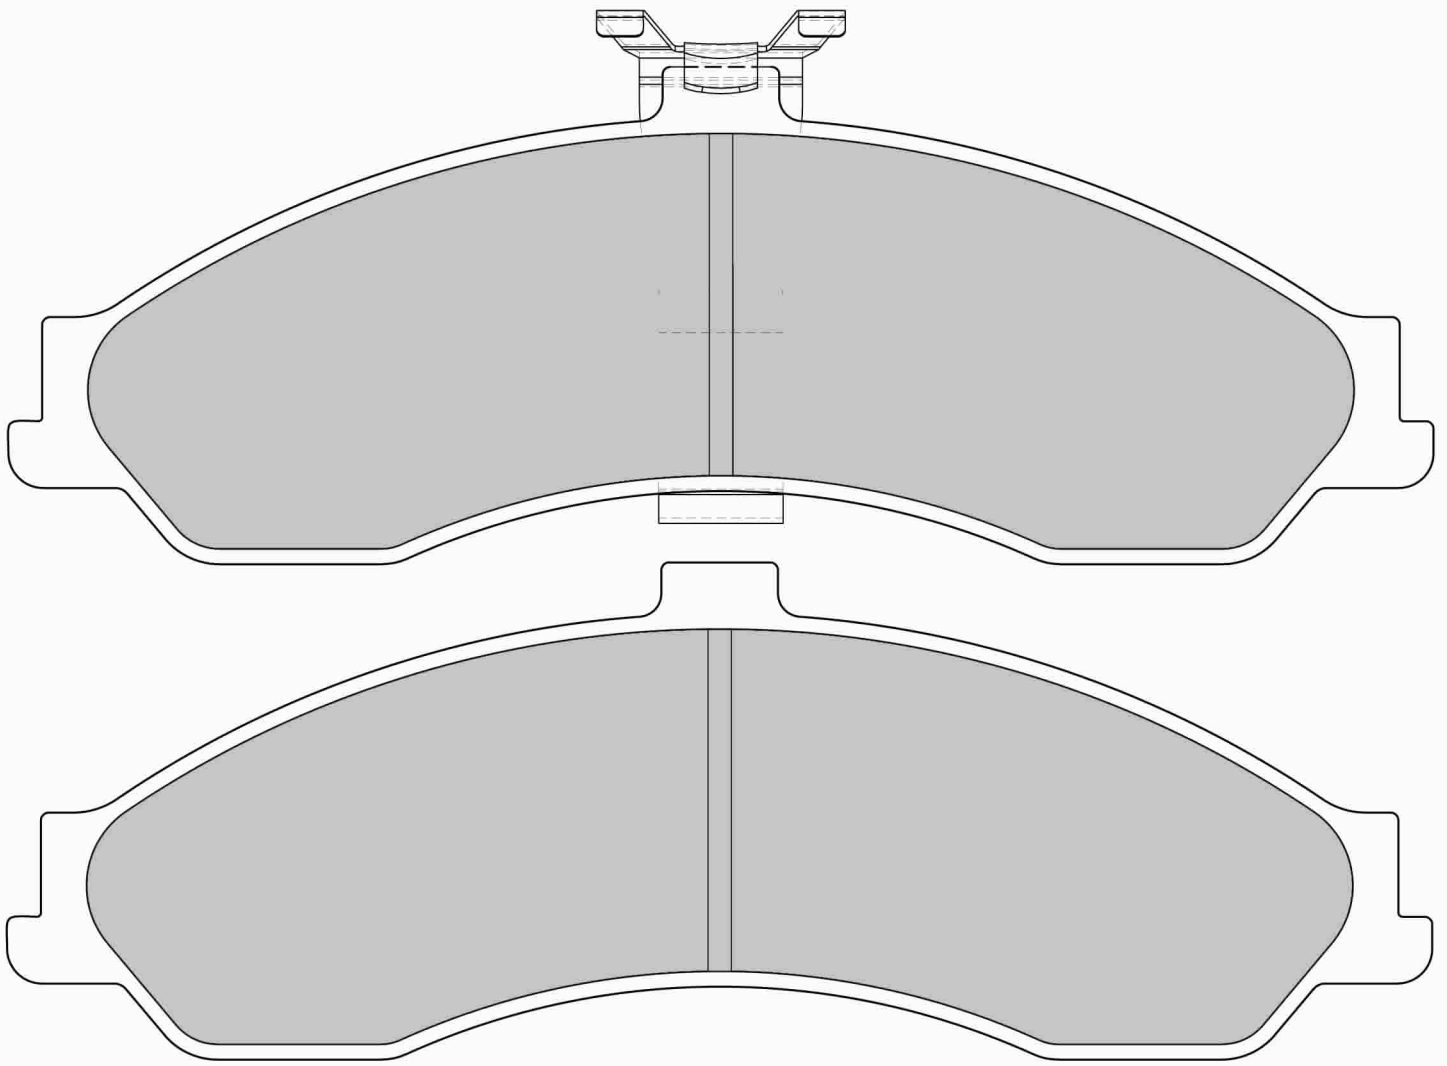

FDSE6001

183.4mm = 7.220"

65.0mm = 2.559"

15.5mm = 0.610"

44.0mm = 1.732"

HOLDEN Front

ECE R90: No R90: Ex EU

DB1331