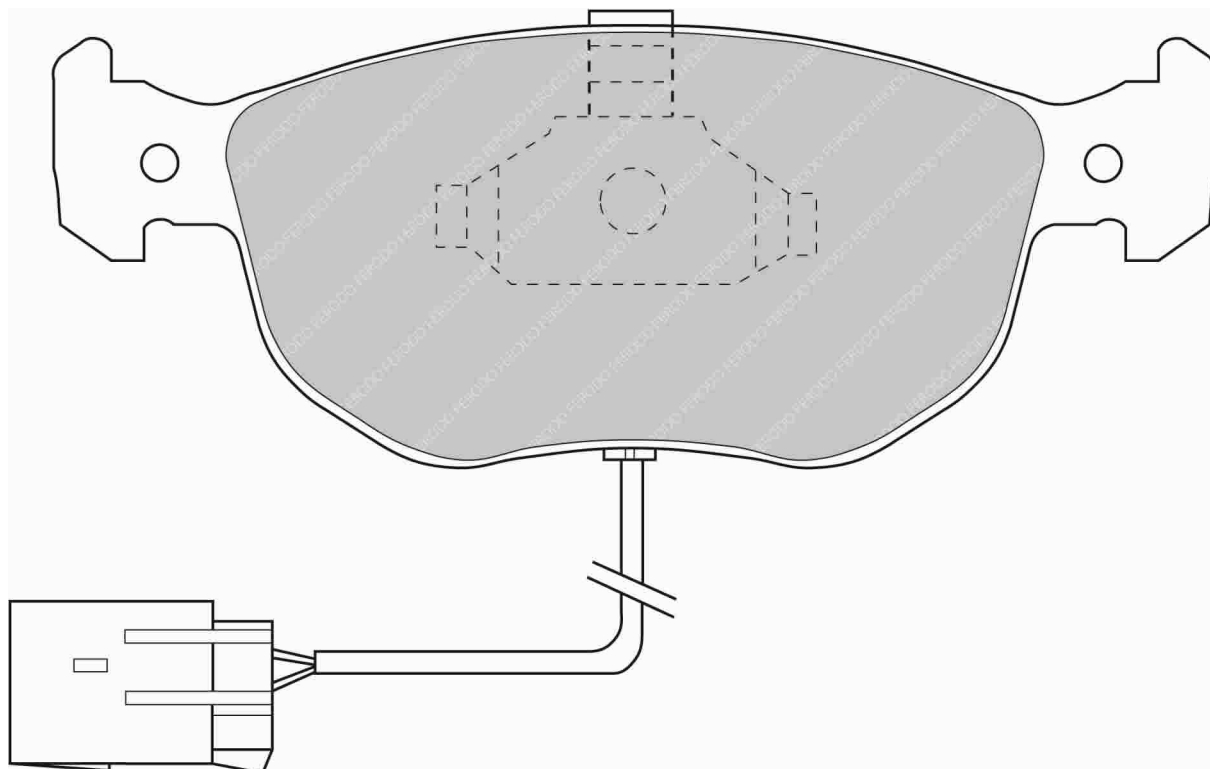

FDS767

WVA No: 21583 18,80

156.5mm = 6.161"

60.0mm = 2.362"

19.0mm = 0.748"

55.2mm = 2.173"

FORD Front

ECE R90: E490R01071/227

Also available in Car Racing catalogue see: FCP767

CROSS REFERENCE	
WVA	21583 18,80
MINTEX	MDB1810
MINTEX	MDB1895
MINTEX	MDB2193
BREMBO	07.8301.31
ALCON	PNF0084X238.4