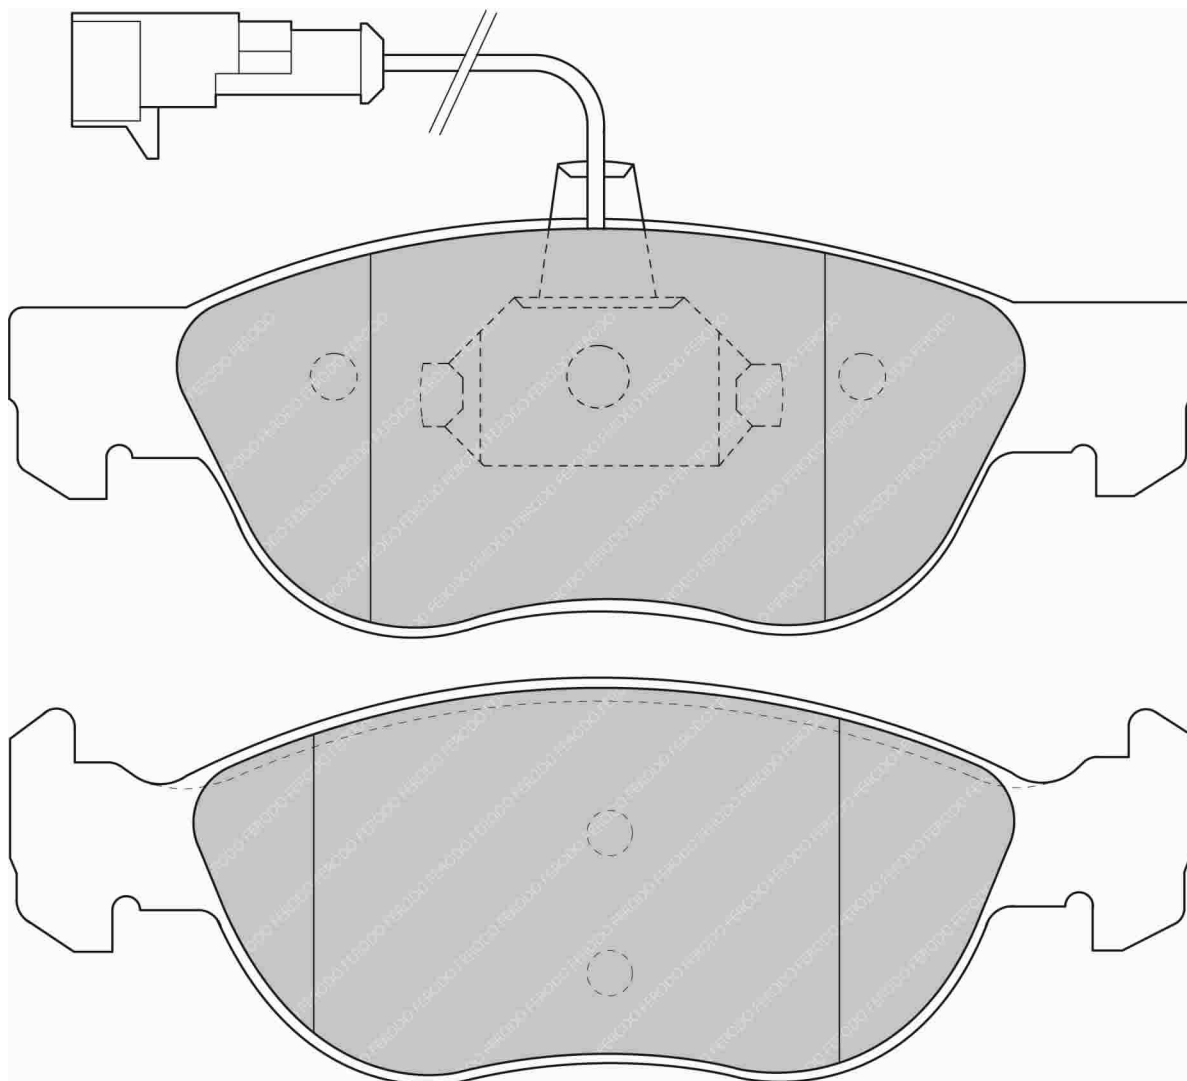

48.1mm = 1.894"

FIAT Front, LANCIA Front

ECE R90: E490R01071/482

Also available in Car Racing catalogue see: FCP1056

CROSS REFERENCE	
WVA	21927 17,00
MINTEX	MDB1734
BREMBO	07.8301.45

FDS1063

WVA No: 21674 18,00