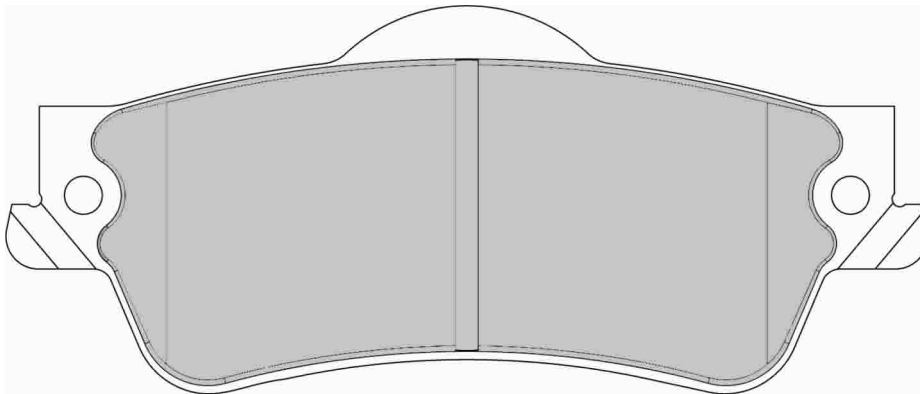

FDSE6021

121.4mm = 4.780"

51.0mm = 2.008"

15.7mm = 0.618"

36.9mm = 1.453"

HOLDEN Rear

ECE R90: No R90: Ex EU