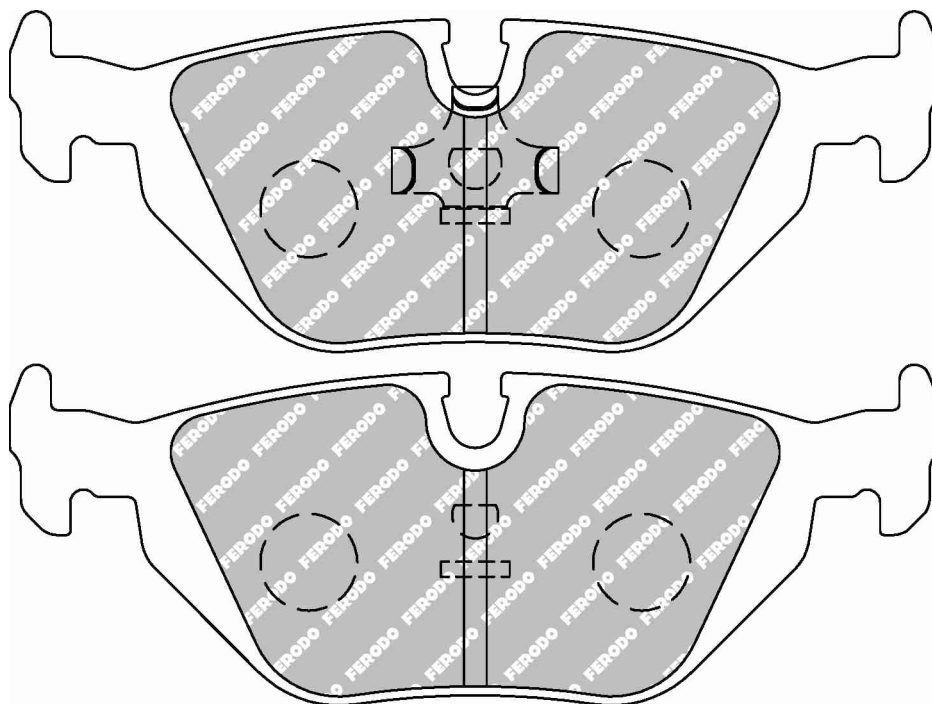

FDS850

WVA No: 20180 16,80

FMSI No: D396

123.3mm = 4.854"

43.6mm = 1.717"

16.0mm = 0.630"

40.3mm = 1.587"

BMW Rear

ECE R90: E190R01174/004

Also available in Car Racing catalogue see: FCP850

CROSS REFERENCE	
WVA	20180 16,80
FMSI	D396
FMSI	D692
MINTEX	MDB1572
BREMBO	07.8301.69
PAGID	8035