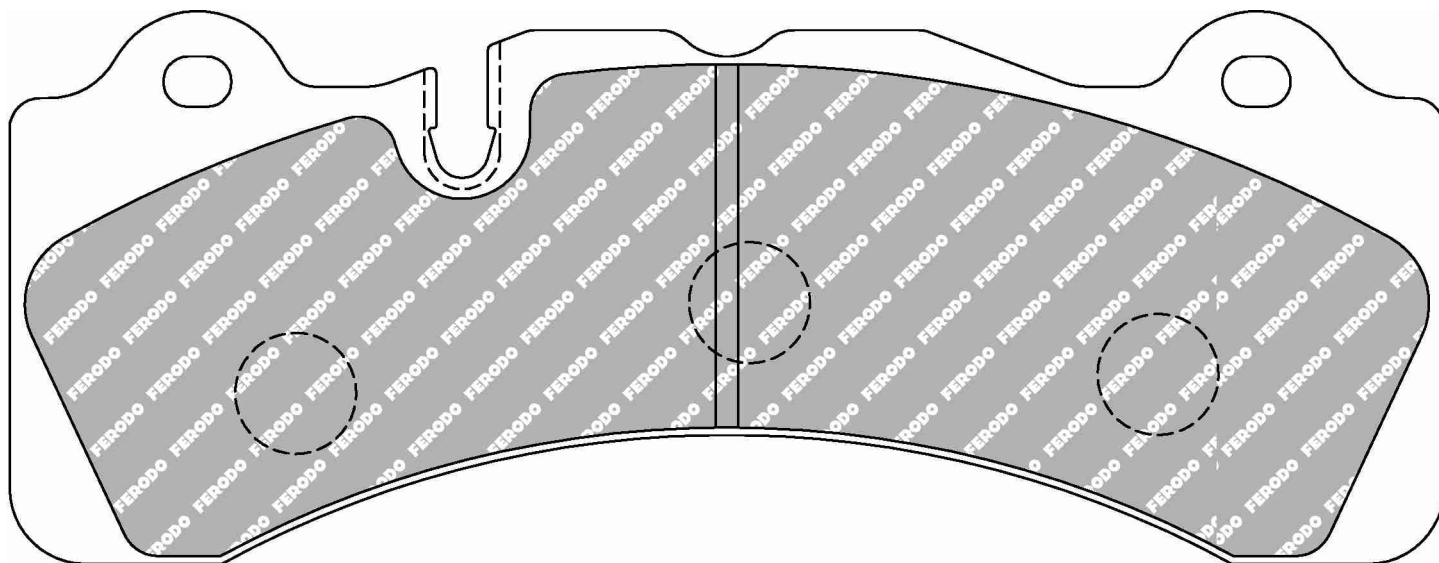

Pads for upgrade kits -> NO R90

CROSS REFERENCE	
BREMBO	07.9551.13

FDSR3099

189.8mm = 7.472"

73.0mm = 2.874"

17.5mm = 0.689"

48.0mm = 1.890"

ECE R90: None