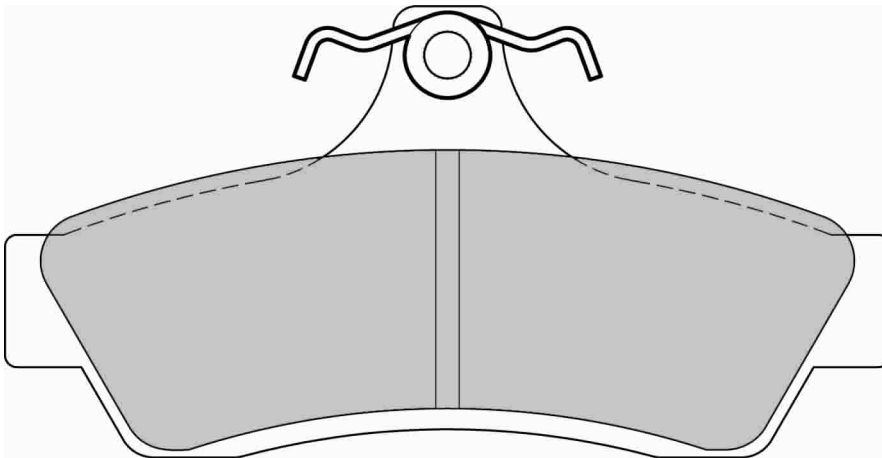

18.0mm = 0.709"

33.2mm = 1.307"

HOLDEN Rear, HOLDEN (HSV) Rear, MONARO Rear

ECE R90: No R90: Ex EU

DB1332

FDSE6001

183.4mm = 7.220"

65.0mm = 2.559"